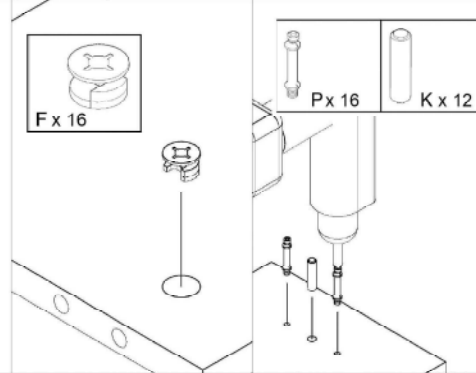

GP035-0023,2

 P x 16	 K x 12	 F x 16	 BAP x 8	 TP x 16	 4.0*20 B x 16
--	--	--	---	---	--

1

2

3

4

5

PLASTIC COVER CAPS FOR SCREWS