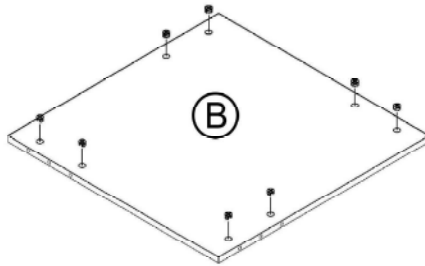

GP035-0023,2

 P x 16	 K x 12	 F x 16	 BAP x 8	 TP x 16	 4.0*20 B x 16
--	--	--	---	---	--

1

2

3

4

5

PLASTIC COVER CAPS FOR SCREWS