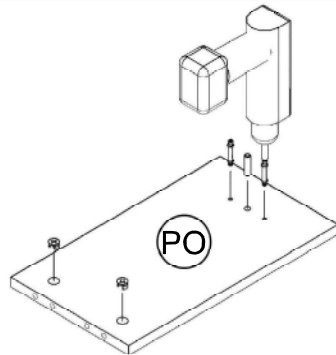

GP035-0023,2

 P x 16	 K x 12	 F x 16	 BAP x 8	 TP x 16	 4.0*20 B x 16
--	--	--	---	---	--

1

2

3

4

5

PLASTIC COVER CAPS FOR SCREWS