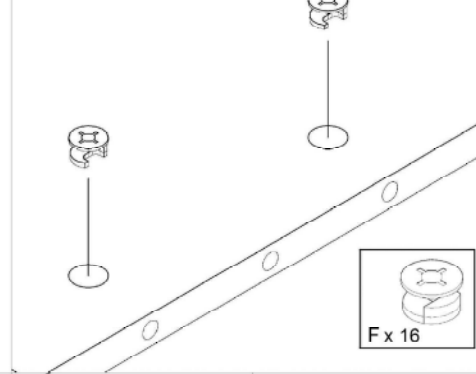

GP035-0023,2

 P x 16	 K x 12	 F x 16	 BAP x 8	 TP x 16	 4.0*20 B x 16
--	--	--	---	---	--

1

2

3

4

5

PLASTIC COVER CAPS FOR SCREWS