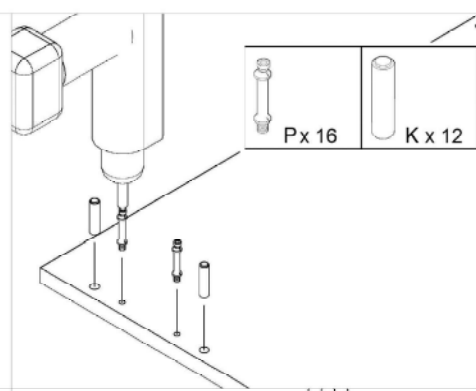

GP035-0023,2

 P x 16	 K x 12	 F x 16	 BAP x 8	 TP x 16	 4.0*20 B x 16
--	--	--	---	---	--

1

2

3

4

5

PLASTIC COVER CAPS FOR SCREWS