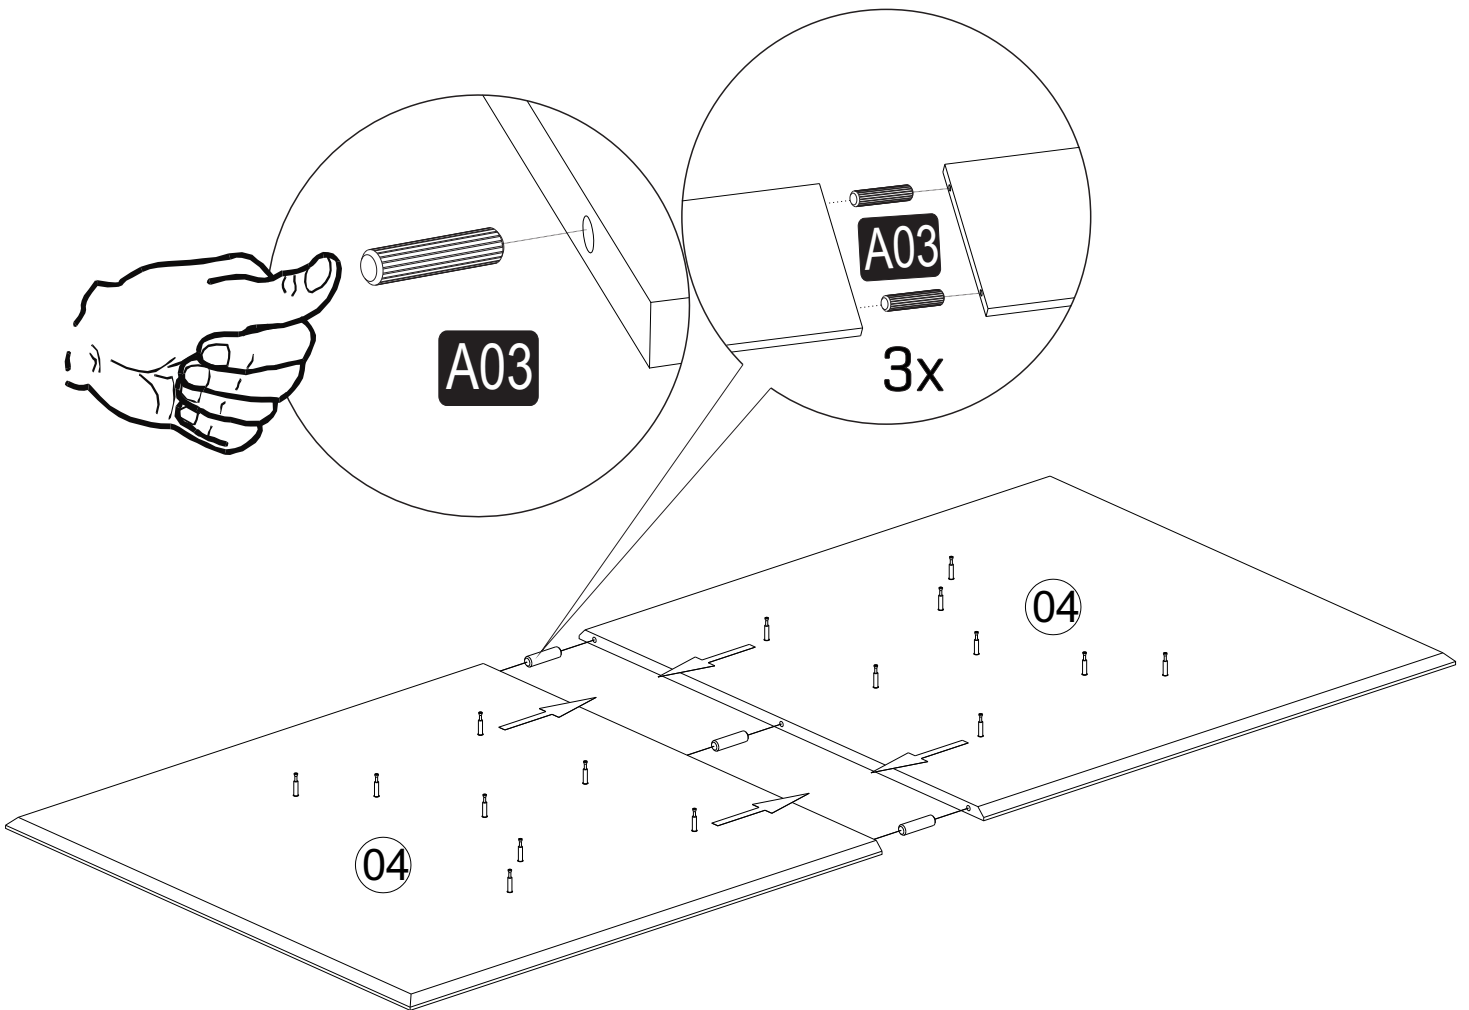

i GP042-0302,1

180 x 90 x 75cm

A01  44x	A02  32x	A03  3x	A09 4x50 YHB  4x	A04  A 24x D2 20x
G94  Ø14 BYZ 4x	A44  6x	A16  D2 4x		

4

5

6

7

8

9

TWO PEOPLE ARE REQUIRED TO
MOVE AND ASSEMBLE THIS MODULE