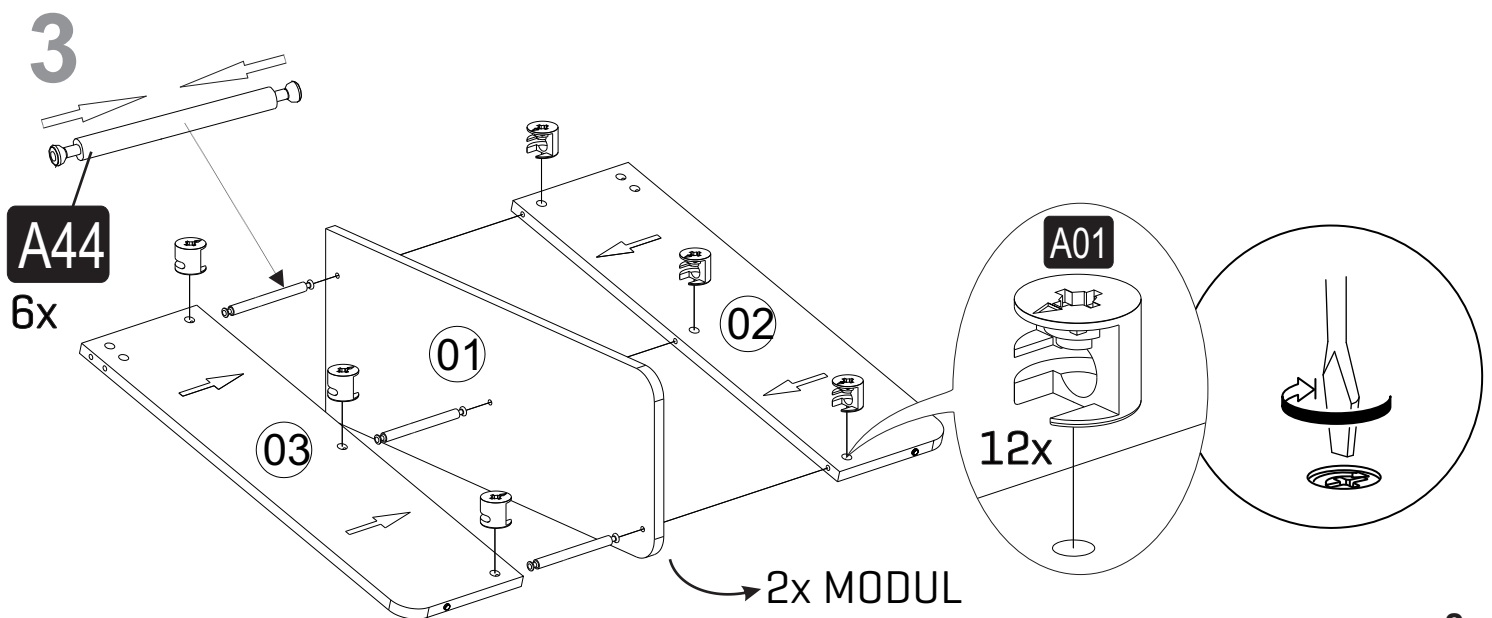

i GP042-0302,1

180 x 90 x 75cm

A01  44x	A02  32x	A03  3x	A09 4x50 YHB  4x	A04  A 24x D2 20x
G94  Ø14 BYZ 4x	A44  6x	A16  D2 4x		

4

5

6

7

8

9

TWO PEOPLE ARE REQUIRED TO
MOVE AND ASSEMBLE THIS MODULE