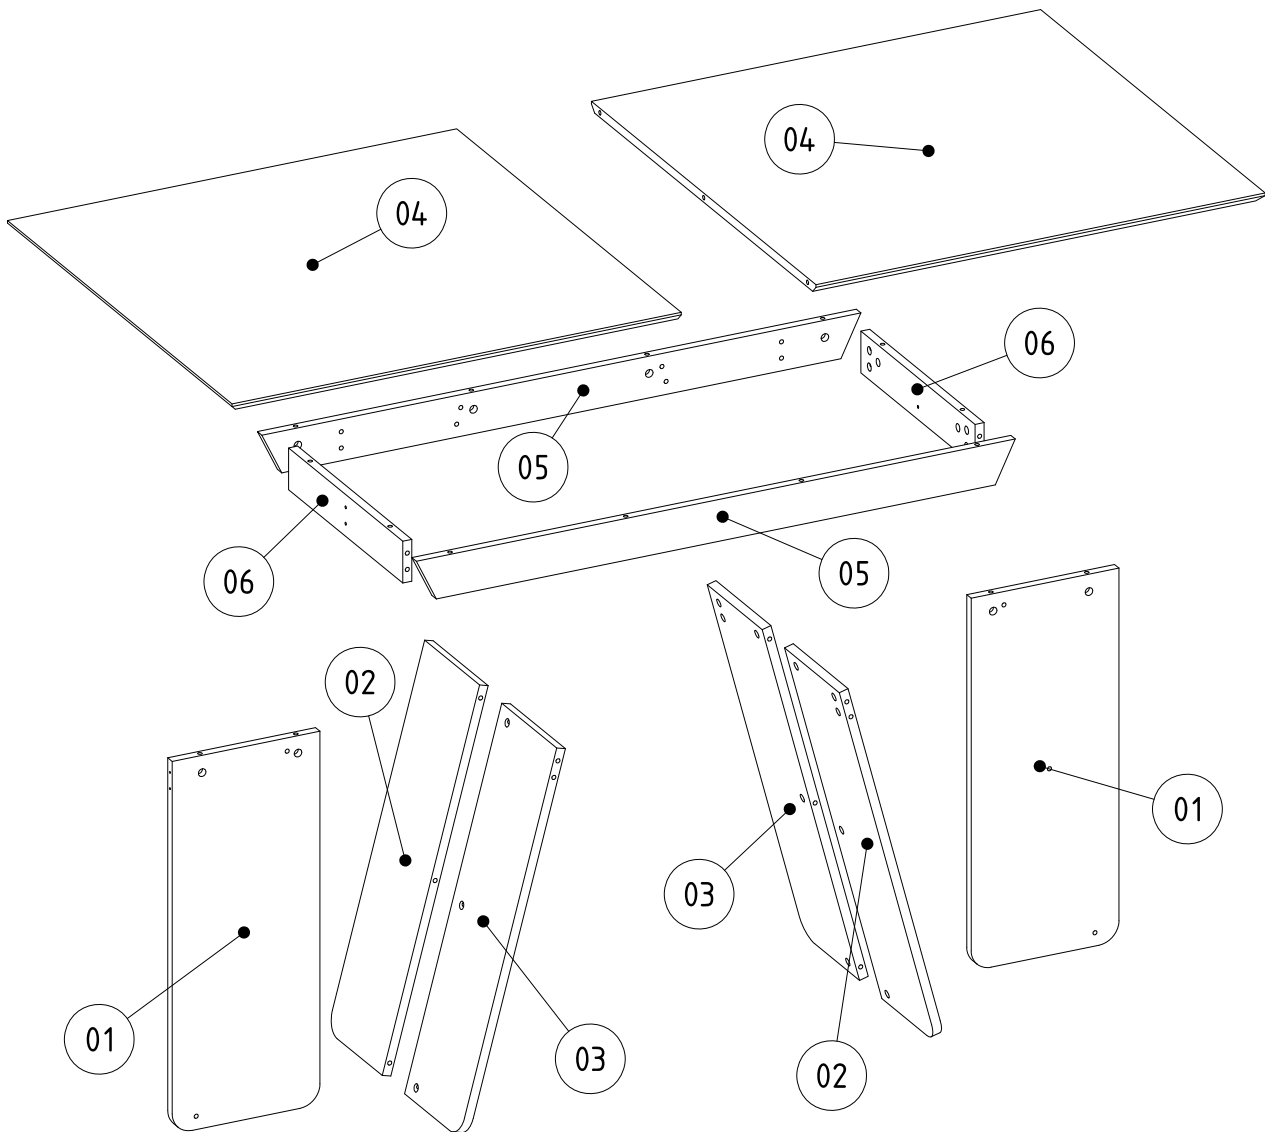

i GP042-0302,1

180 x 90 x 75cm

A01  44x	A02  32x	A03  3x	A09 4x50 YHB  4x	A04  A 24x D2 20x
G94  Ø14 BYZ 4x	A44  6x	A16  D2 4x		

4

5

6

7

8

9

TWO PEOPLE ARE REQUIRED TO
MOVE AND ASSEMBLE THIS MODULE