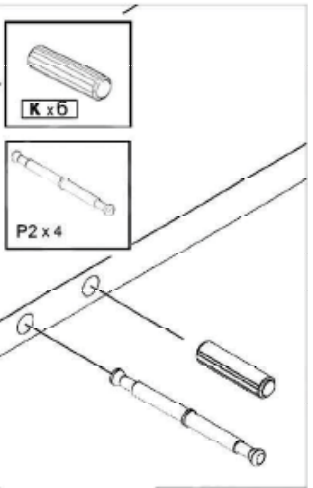

11

12

13

14

15

PLASTIC COVER CAPS FOR SCREWS

15 minutes

1