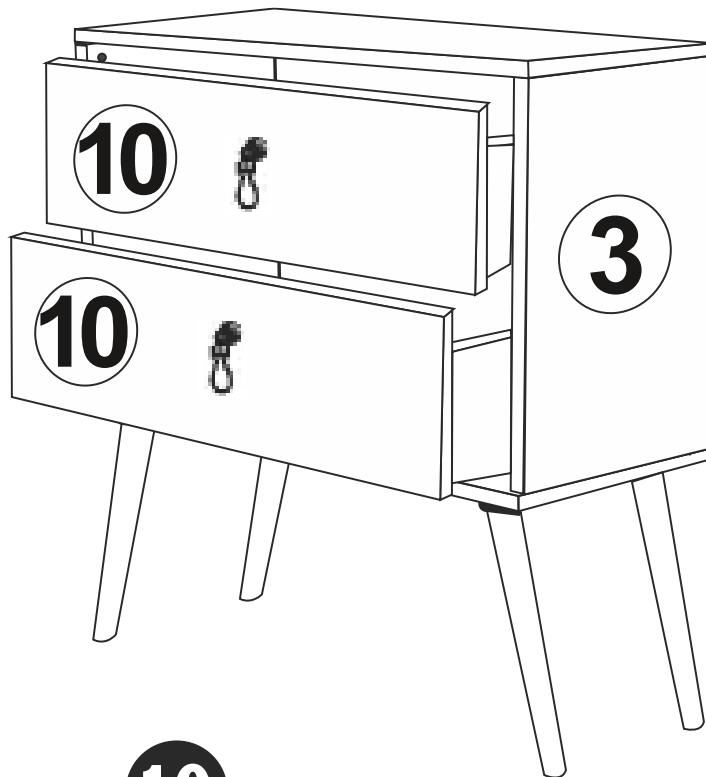

X4

3.5 X 18 SUNTA VİDASI
(3.5 X 18 SCREW) X4

ARKALIK KÖŞE X 4
(CORNER WEDGE)

8

10