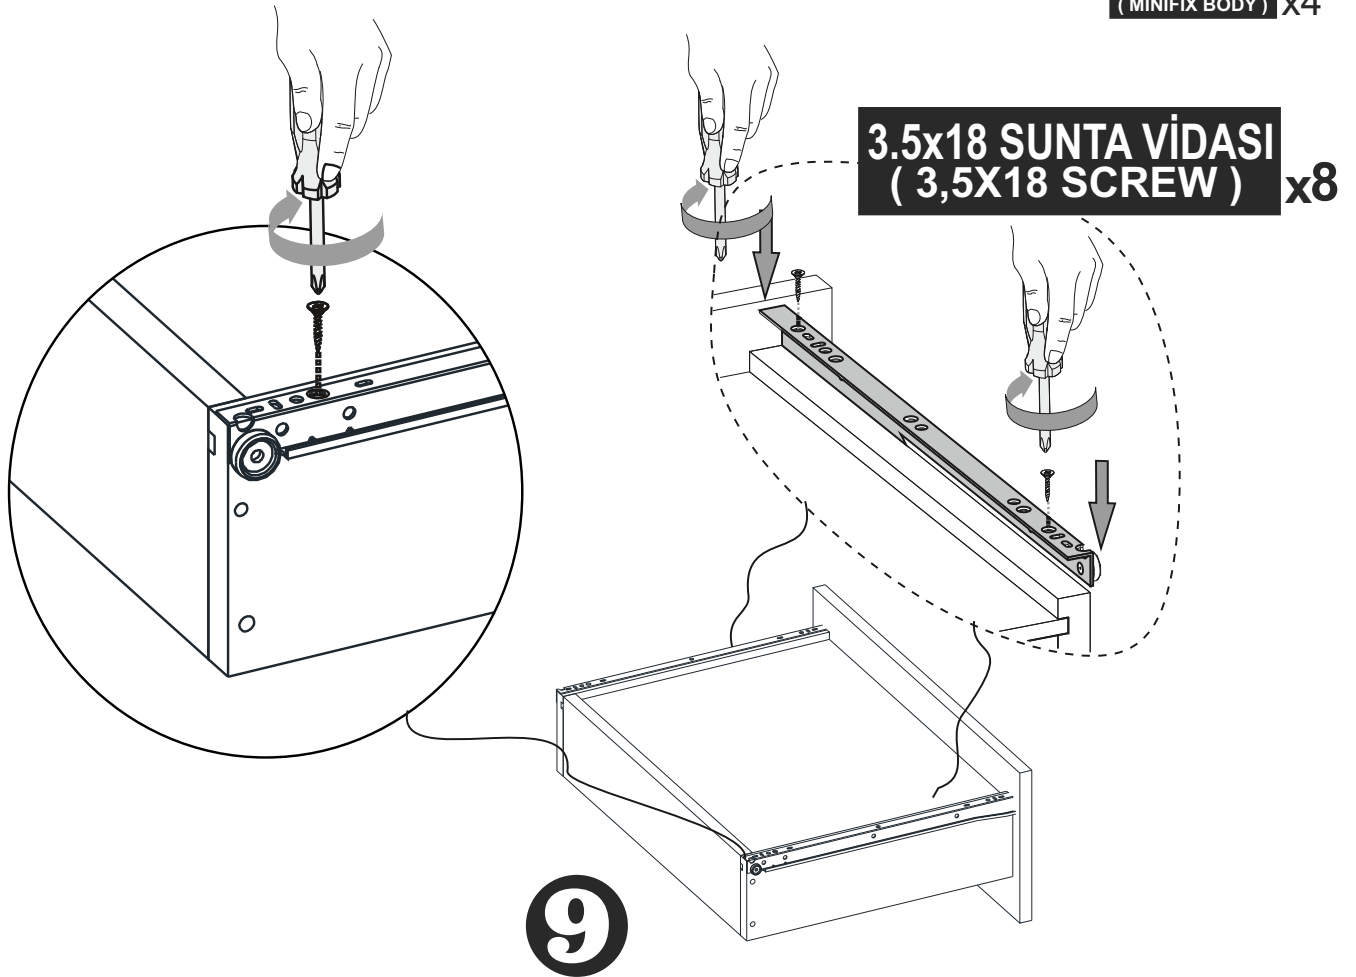

X4

3.5 X 18 SUNTA VİDASI
(3.5 X 18 SCREW) X4

ARKALIK KÖŞE X 4
(CORNER WEDGE)

8

10