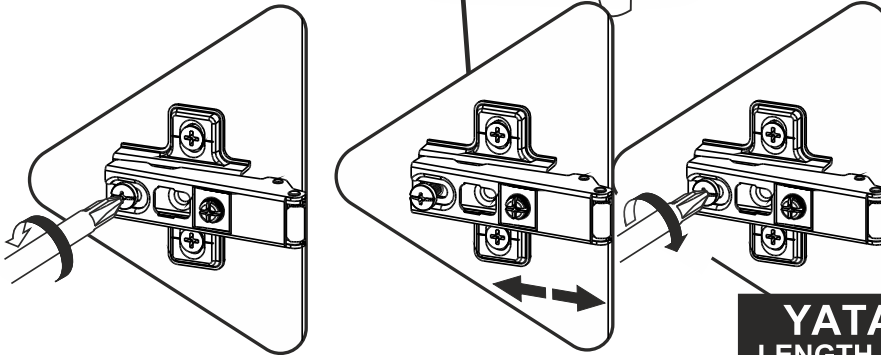

4

6

7

Not : Seyyar Rafları
Çapraz Yerleştirin.
(Place Horizontal On The
Movable Shelves.)

9

3.5 X 40 SUNTA VİDASI
(3.5x40 SCREW)

x1

KULP
(HOLDER)

6

2

5

3

7

11

DERİNLİK AYARI
(DEPT ADJUSTMEN)

YATAY AYARI
(LENGTH ADJUSTMEN)