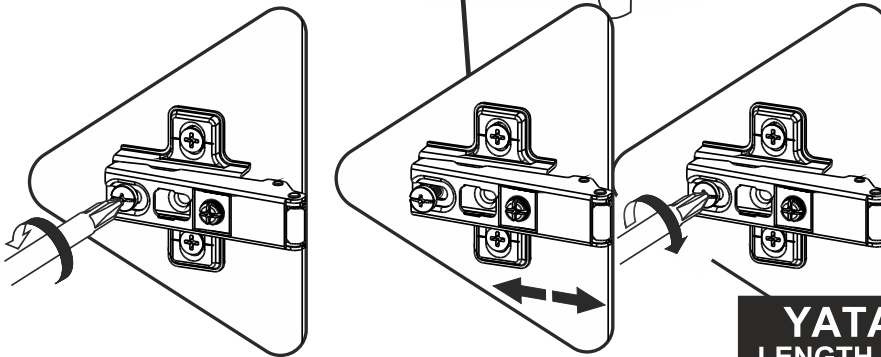

4

6

7

Not : Seyyar Rafları
Çapraz Yerleştirin.
(Place Horizontal On The
Movable Shelves.)

9

3.5 X 40 SUNTA VİDASI
(3.5x40 SCREW)

x1

KULP
(HOLDER)

6

2

5

3

7

11

DERİNLİK AYARI
(DEPT ADJUSTMEN)

YATAY AYARI
(LENGTH ADJUSTMEN)