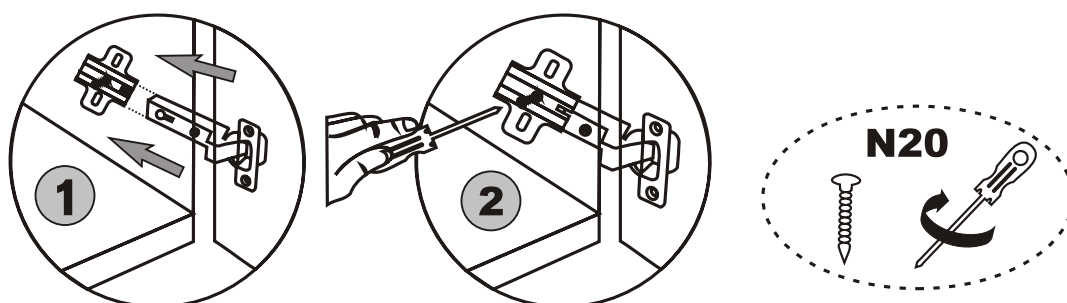

i GP052-0115,1

182 x 41 x 82,5cm

K10  5X	A1 Minifix  16X	A2 Minifix  16X	K05  4X
	A3  16X	N20 3,5X18  32X	K03  4X
	M18  30X	H15  12X	F21  8X
F22  4X		F16 4X25  20X	C-12  4X

General view

2

A - To connect the hinge to door
B - to arrange the door

Arrows to show the directions for arrangement of doors.

6

7