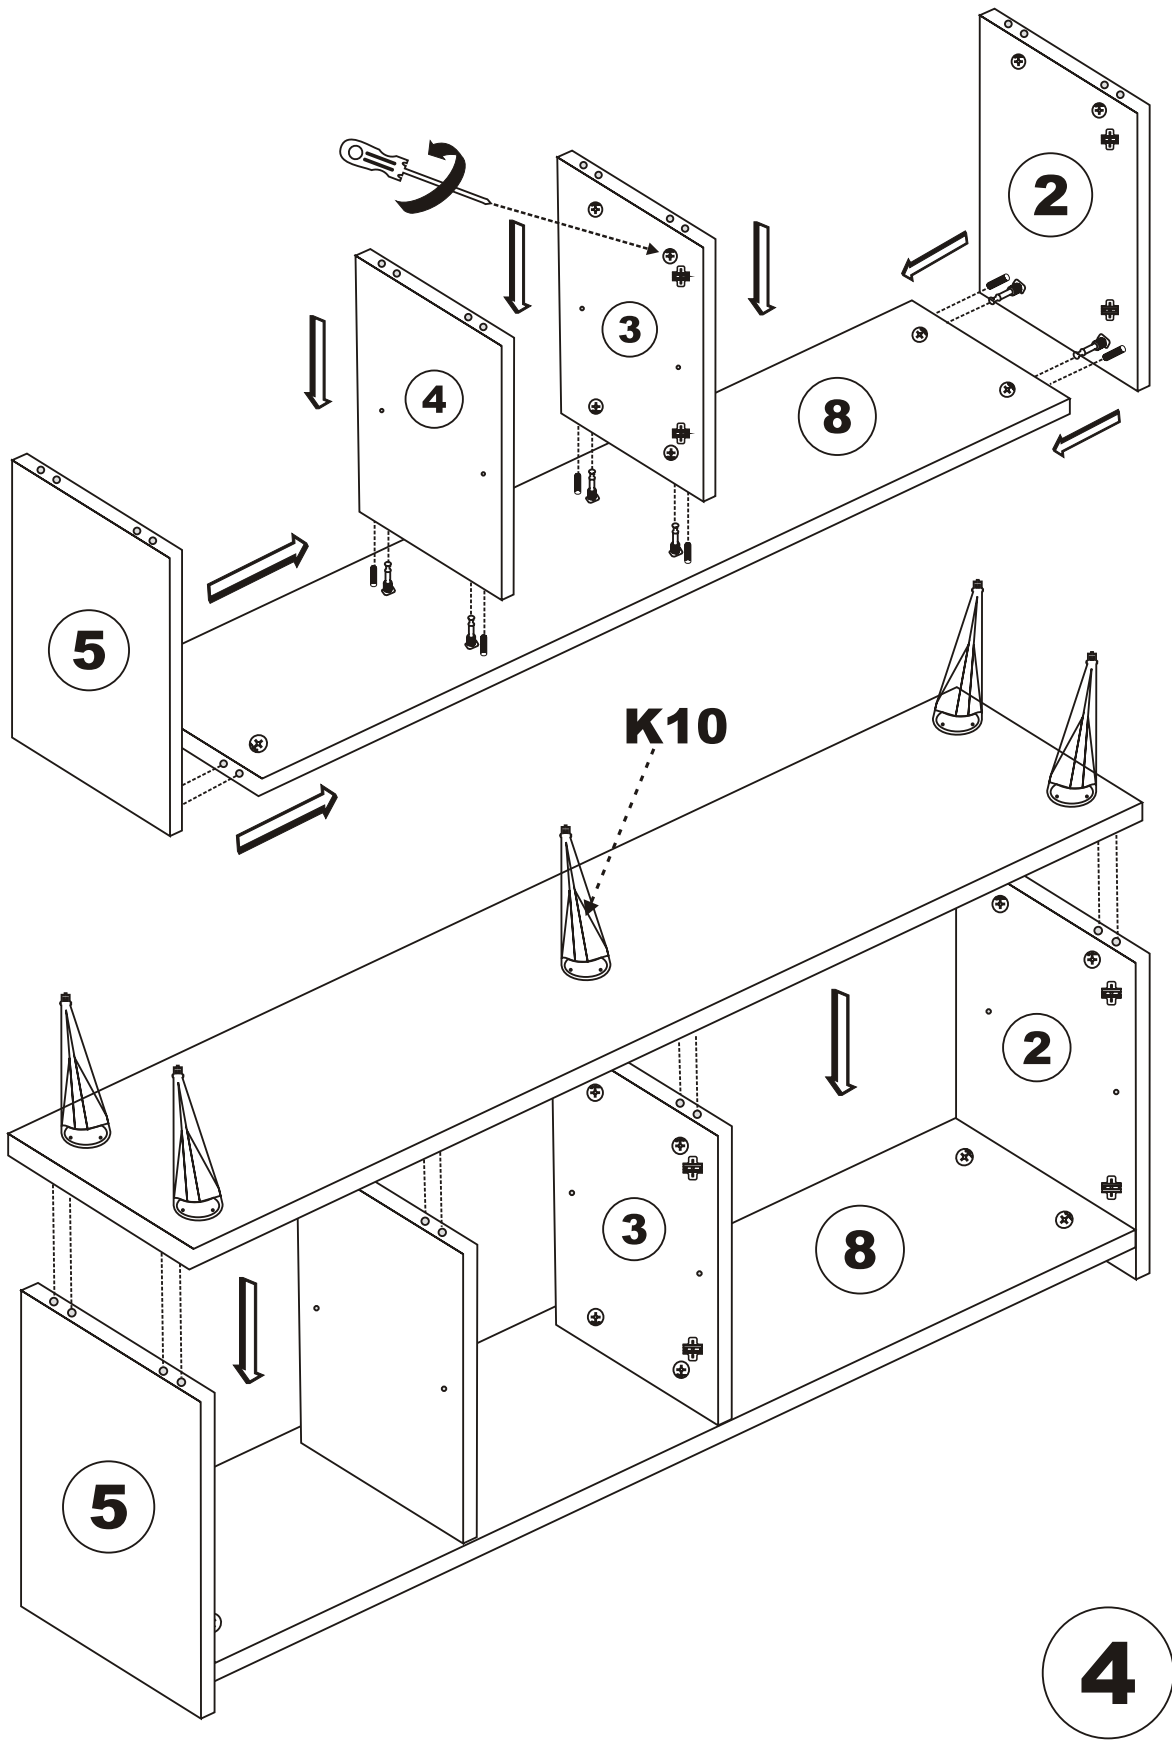

i GP052-0115,1

182 x 41 x 82,5cm

K10  5X	A1 Minifix  16X	A2 Minifix  16X	K05  4X
	A3  16X	N20 3,5X18  32X	K03  4X
	M18  30X	H15  12X	F21  8X
F22  4X		F16 4X25  20X	C-12  4X

General view

2

A - To connect the hinge to door
B - to arrange the door

Arrows to show the directions for arrangement of doors.

6

7