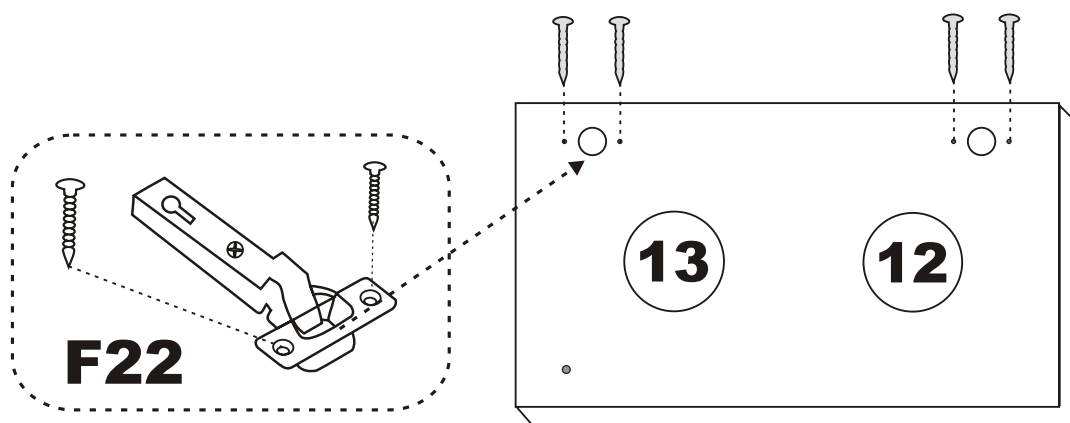

i GP052-0115,1

182 x 41 x 82,5cm

K10  5X	A1 Minifix  16X	A2 Minifix  16X	K05  4X
	A3  16X	N20 3,5X18  32X	K03  4X
	M18  30X	H15  12X	F21  8X
F22  4X		F16 4X25  20X	C-12  4X

General view

2

A - To connect the hinge to door
B - to arrange the door

Arrows to show the directions for arrangement of doors.

6

7