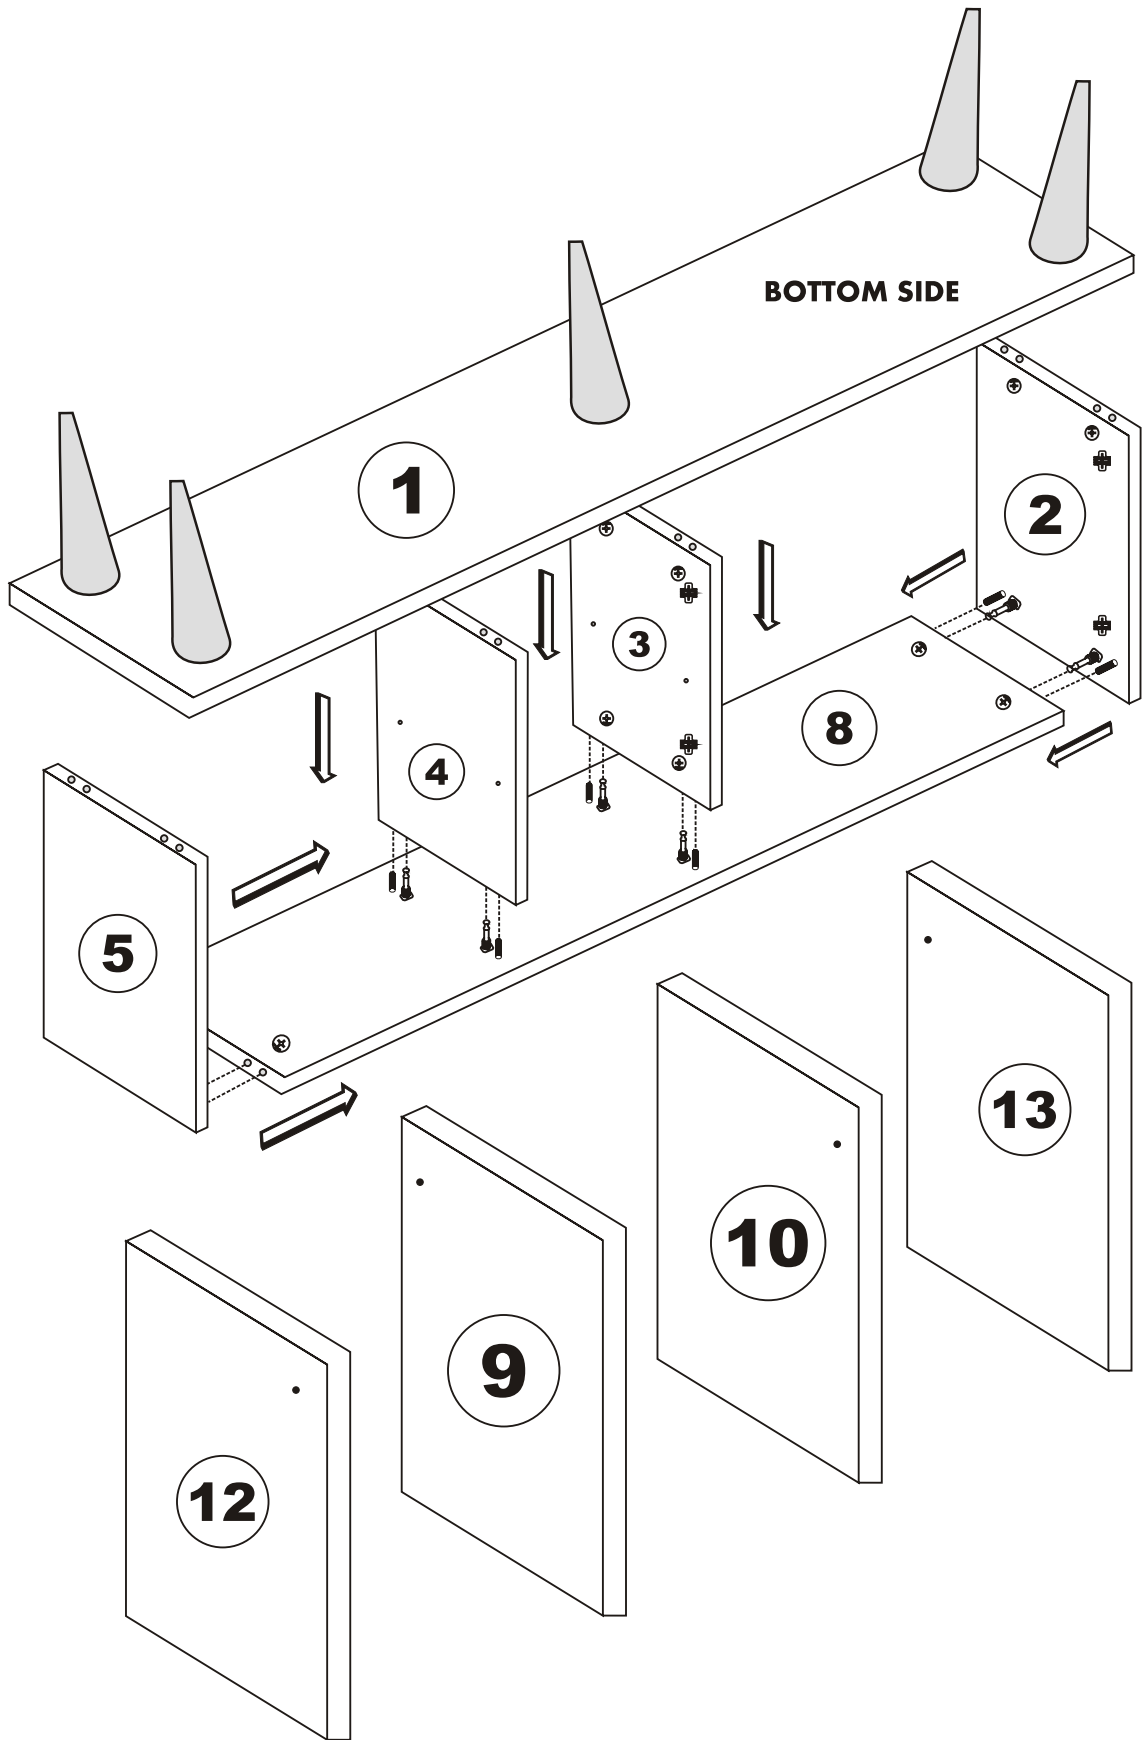

i GP052-0115,1

182 x 41 x 82,5cm

K10  5X	A1 Minifix  16X	A2 Minifix  16X	K05  4X
	A3  16X	N20 3,5X18  32X	K03  4X
	M18  30X	H15  12X	F21  8X
F22  4X		F16 4X25  20X	C-12  4X

General view

2

A - To connect the hinge to door
B - to arrange the door

Arrows to show the directions for arrangement of doors.

6

7