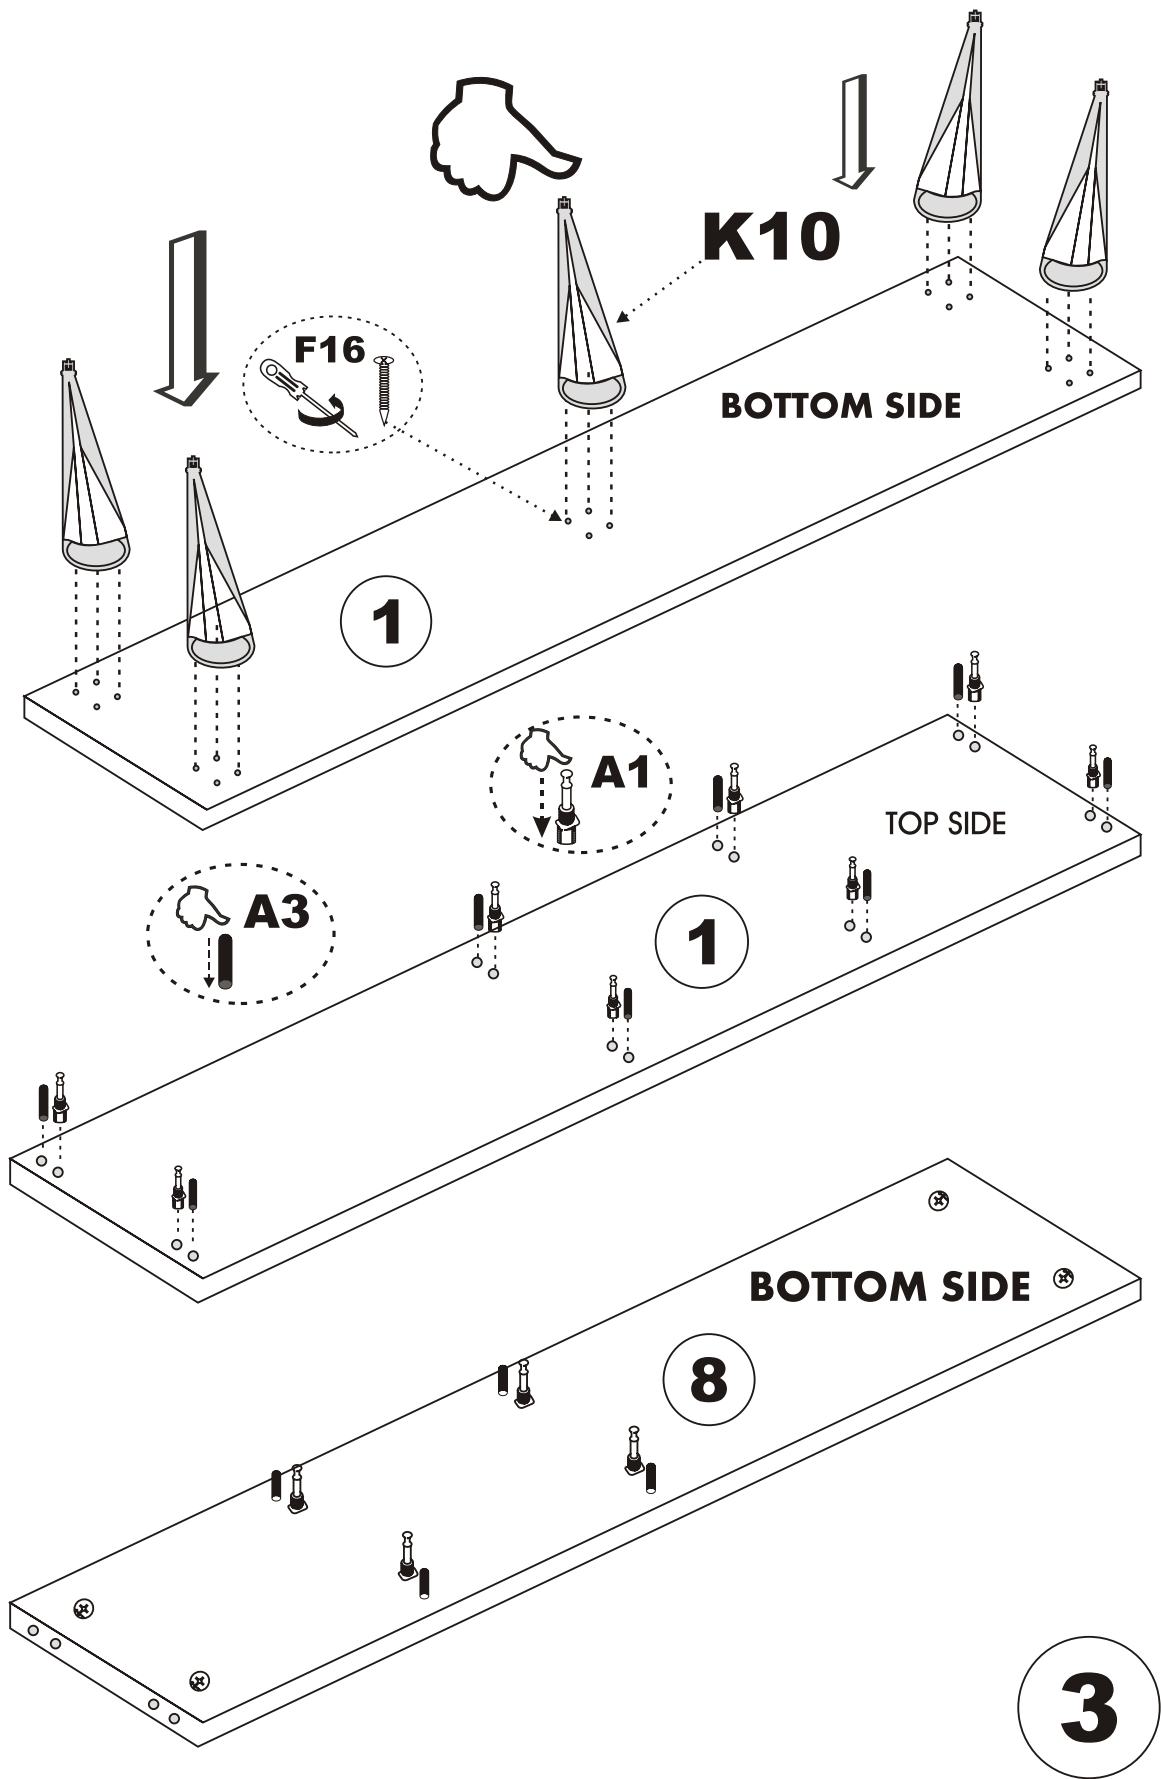

i GP052-0115,1

182 x 41 x 82,5cm

K10  5X	A1 Minifix  16X	A2 Minifix  16X	K05  4X
	A3  16X	N20 3,5X18  32X	K03  4X
	M18  30X	H15  12X	F21  8X
F22  4X		F16 4X25  20X	C-12  4X

General view

2

A - To connect the hinge to door
B - to arrange the door

Arrows to show the directions for arrangement of doors.

6

7