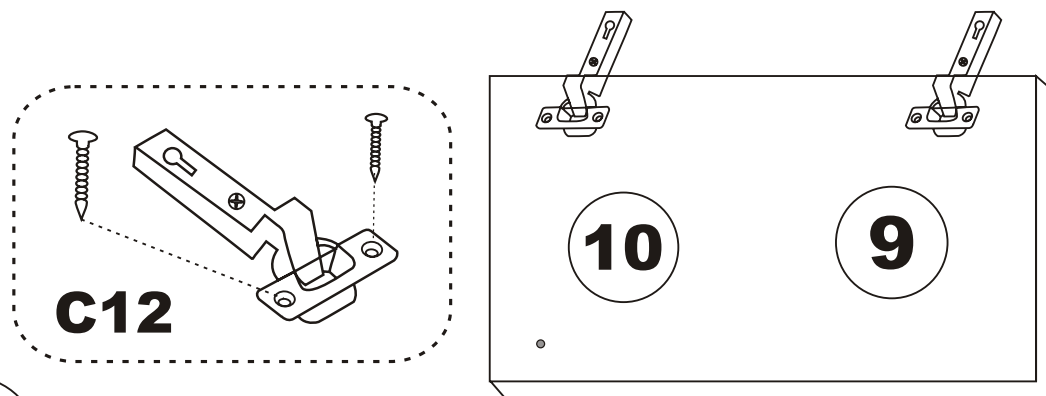

i GP052-0115,1

182 x 41 x 82,5cm

K10  5X	A1 Minifix  16X	A2 Minifix  16X	K05  4X
	A3  16X	N20 3,5X18  32X	K03  4X
	M18  30X	H15  12X	F21  8X
F22  4X		F16 4X25  20X	C-12  4X

General view

2

A - To connect the hinge to door
B - to arrange the door

Arrows to show the directions for arrangement of doors.

6

7