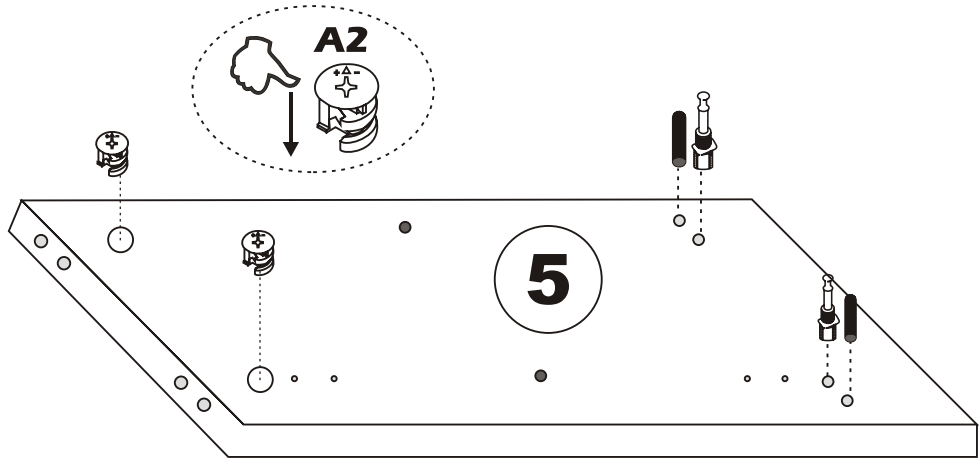

i GP052-0115,1

182 x 41 x 82,5cm

K10  5X	A1 Minifix  16X	A2 Minifix  16X	K05  4X
	A3  16X	N20 3,5X18  32X	K03  4X
	M18  30X	H15  12X	F21  8X
F22  4X		F16 4X25  20X	C-12  4X

General view

2

A - To connect the hinge to door
B - to arrange the door

Arrows to show the directions for arrangement of doors.

6

7