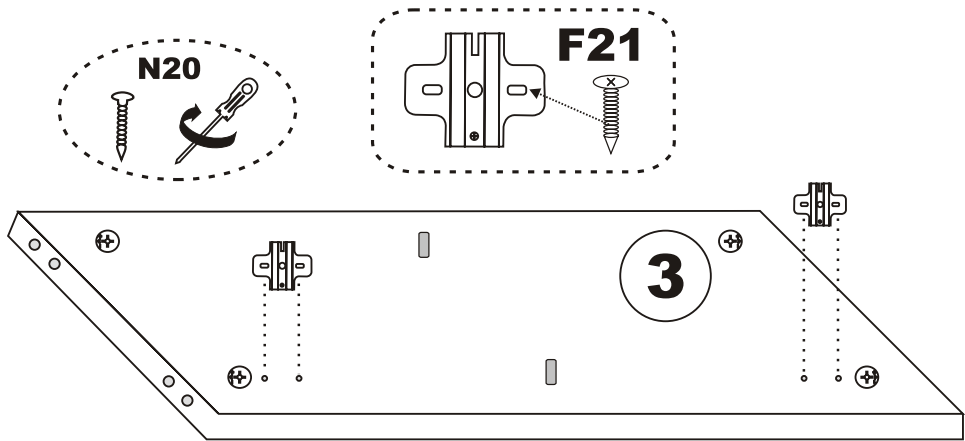

i GP052-0115,1

182 x 41 x 82,5cm

K10  5X	A1 Minifix  16X	A2 Minifix  16X	K05  4X
	A3  16X	N20 3,5X18  32X	K03  4X
	M18  30X	H15  12X	F21  8X
F22  4X		F16 4X25  20X	C-12  4X

General view

2

A - To connect the hinge to door
B - to arrange the door

Arrows to show the directions for arrangement of doors.

6

7