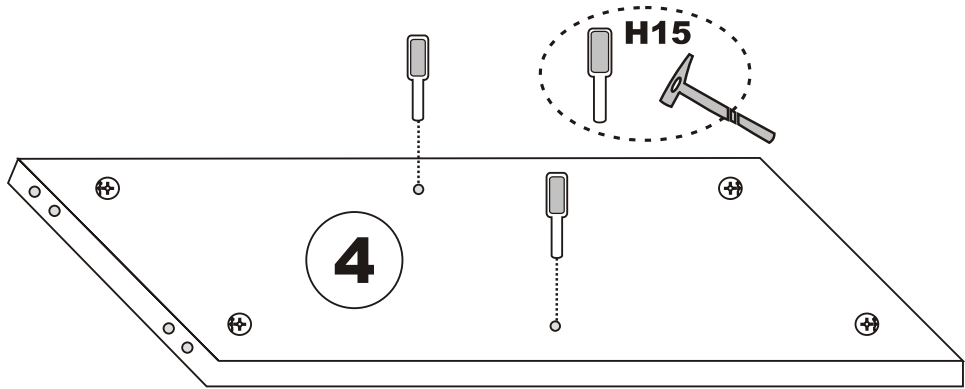

i GP052-0115,1

182 x 41 x 82,5cm

K10  5X	A1 Minifix  16X	A2 Minifix  16X	K05  4X
	A3  16X	N20 3,5X18  32X	K03  4X
	M18  30X	H15  12X	F21  8X
F22  4X		F16 4X25  20X	C-12  4X

General view

2

A - To connect the hinge to door
B - to arrange the door

Arrows to show the directions for arrangement of doors.

6

7