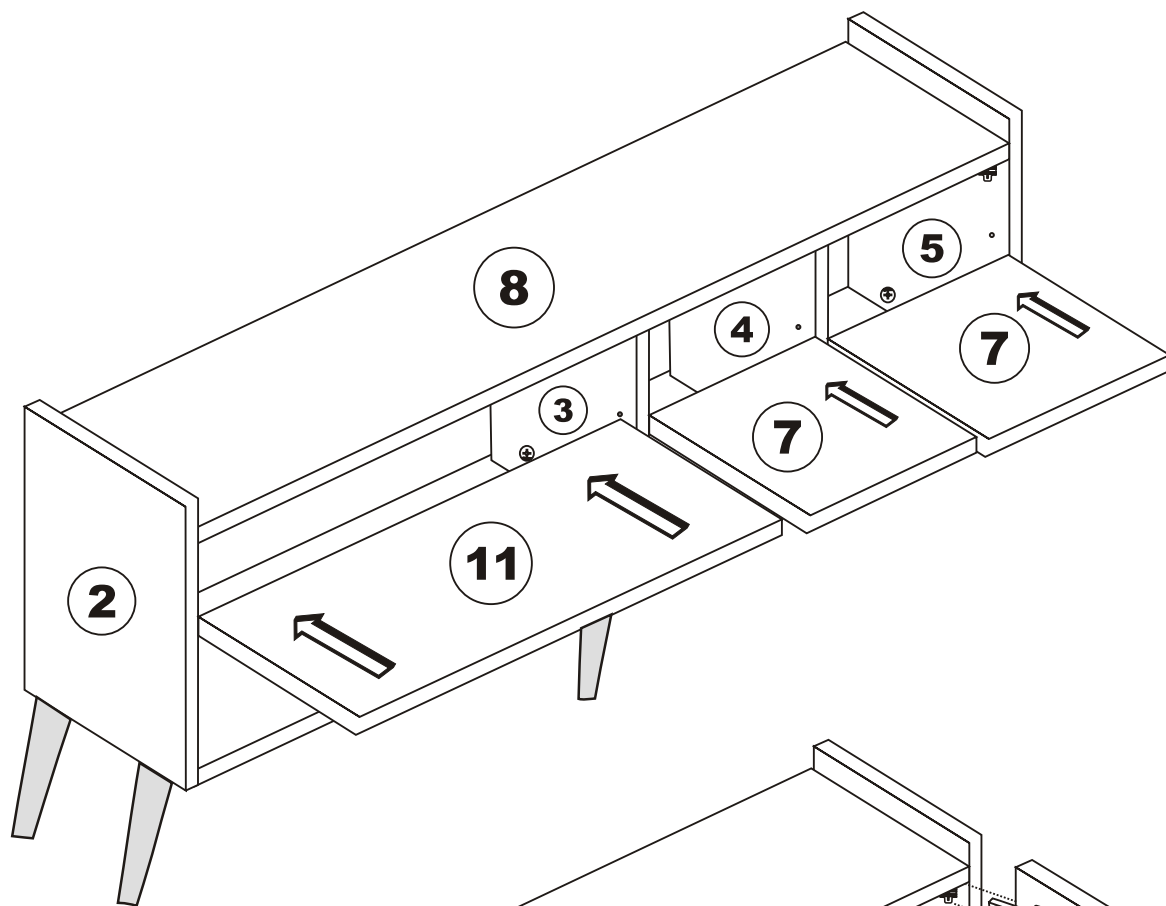

i GP052-0115,1

182 x 41 x 82,5cm

K10  5X	A1 Minifix  16X	A2 Minifix  16X	K05  4X
	A3  16X	N20 3,5X18  32X	K03  4X
	M18  30X	H15  12X	F21  8X
F22  4X		F16 4X25  20X	C-12  4X

General view

2

A - To connect the hinge to door
B - to arrange the door

Arrows to show the directions for arrangement of doors.

6

7