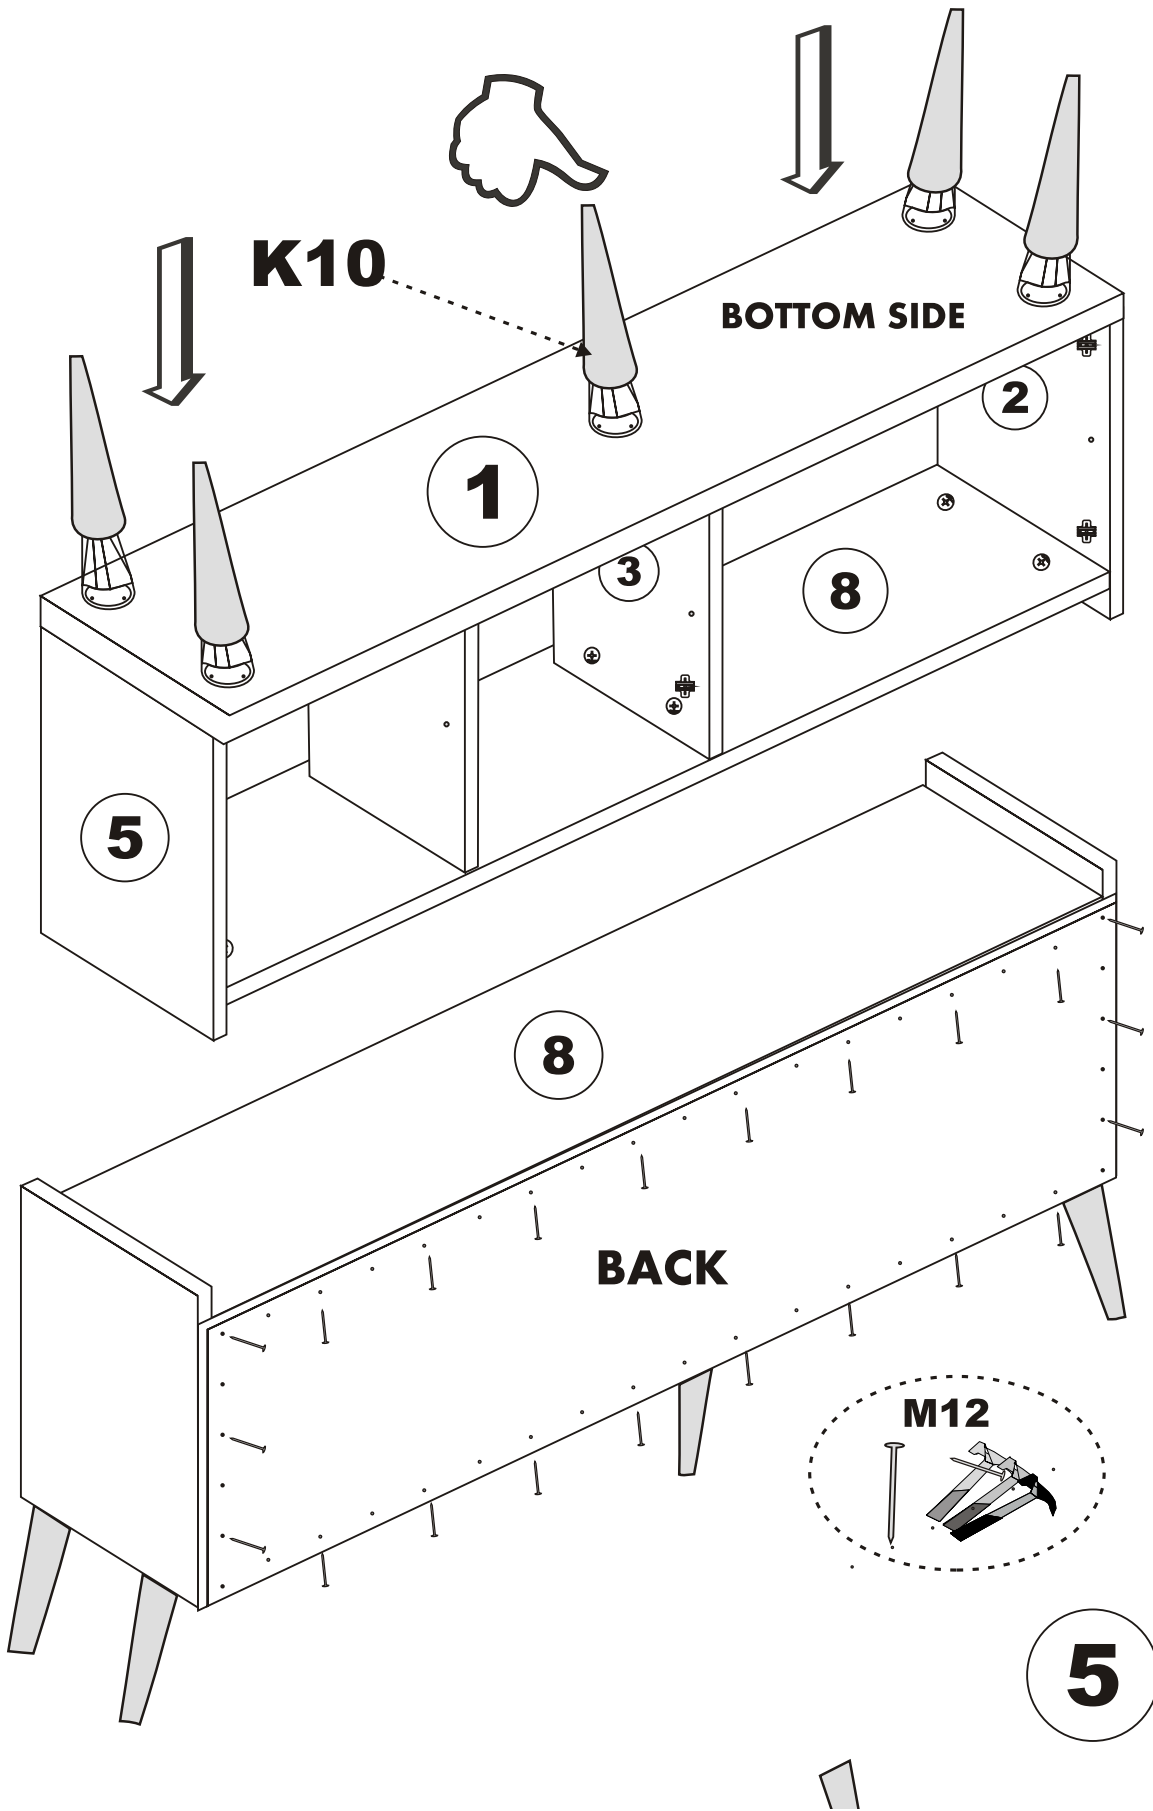

i GP052-0115,1

182 x 41 x 82,5cm

K10  5X	A1 Minifix  16X	A2 Minifix  16X	K05  4X
	A3  16X	N20 3,5X18  32X	K03  4X
	M18  30X	H15  12X	F21  8X
F22  4X		F16 4X25  20X	C-12  4X

General view

2

A - To connect the hinge to door
B - to arrange the door

Arrows to show the directions for arrangement of doors.

6

7