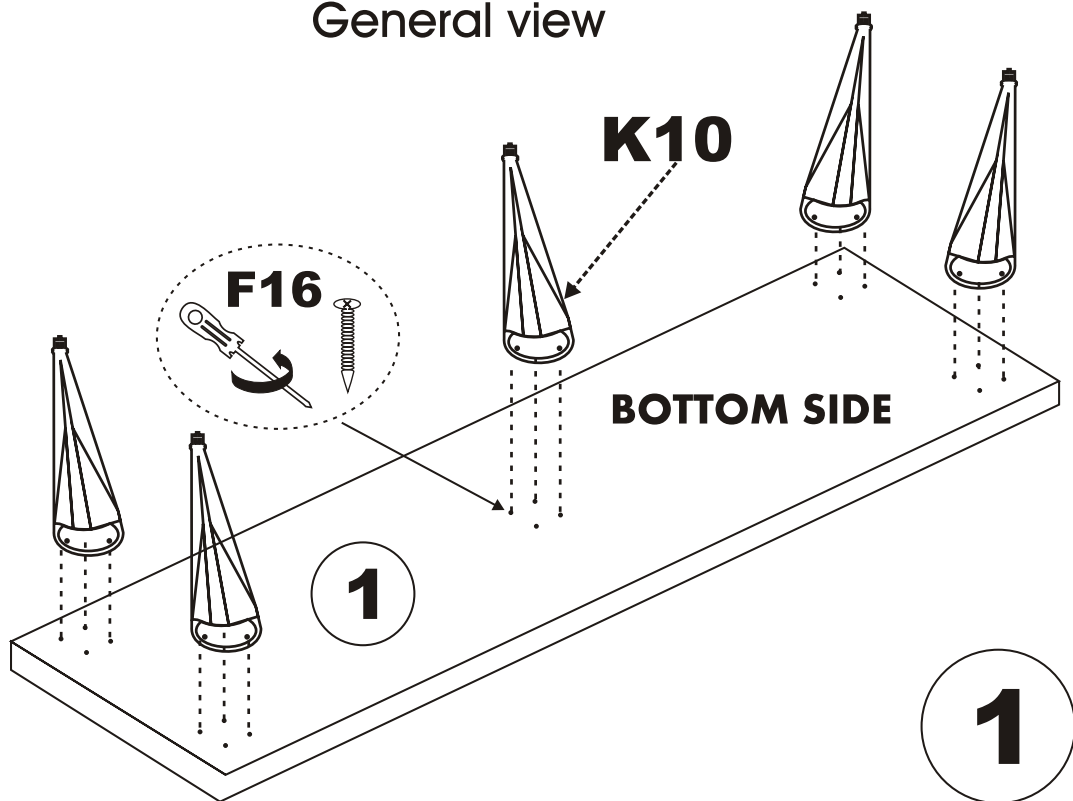

i GP052-0116,1

180 x 35 x 49cm

K10  5X	A1 Minifix  16X	A2 Minifix  16X	K05  3X
F16  20X	A3  16X	N20 3,5X18  25X	K03  3X
	M18  25X	F21  6X	F22  6X

General view

A - To connect the hinge to door
 B - to arrange the door

Arrows to show the directions for arrangement of doors.

6

7