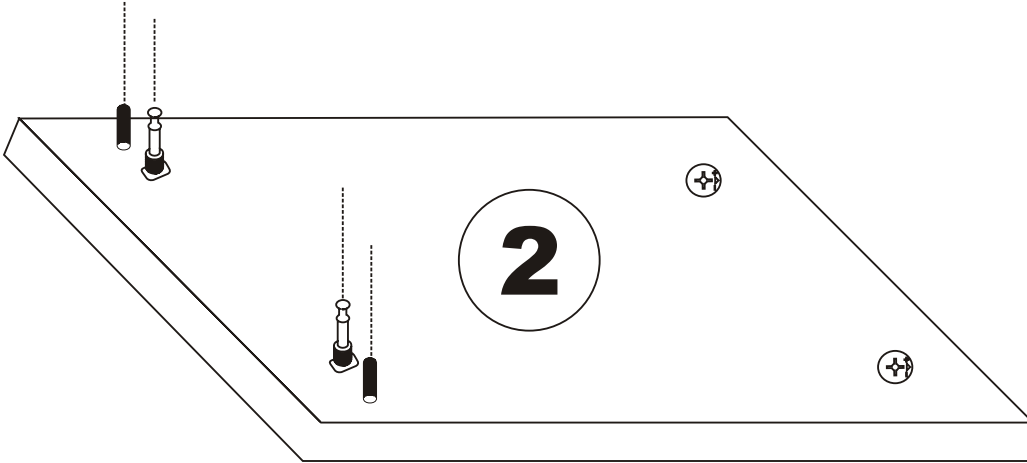

i GP052-0116,1

180 x 35 x 49cm

K10  5X	A1 Minifix  16X	A2 Minifix  16X	K05  3X
F16  20X	A3  16X	N20 3,5X18  25X	K03  3X
	M18  25X	F21  6X	F22  6X

General view

A - To connect the hinge to door
 B - to arrange the door

Arrows to show the directions for arrangement of doors.

6

7