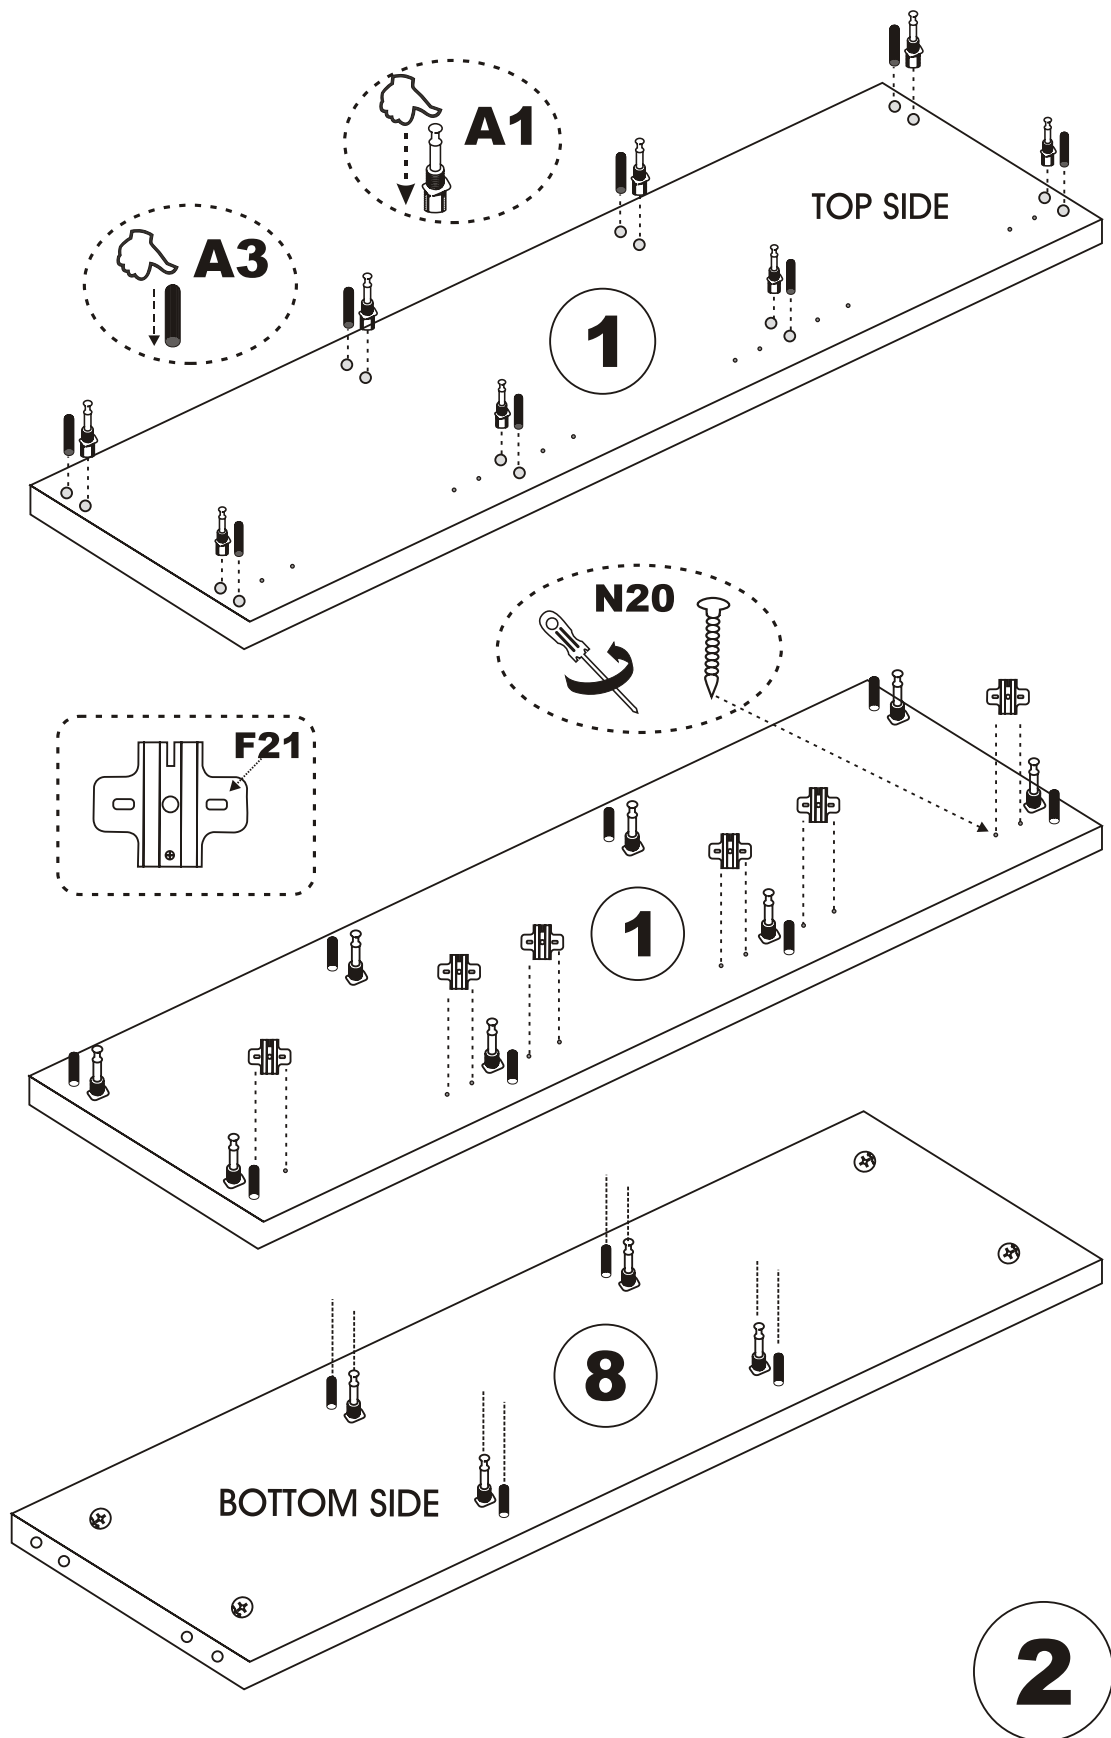

i GP052-0116,1

180 x 35 x 49cm

K10  5X	A1 Minifix  16X	A2 Minifix  16X	K05  3X
F16  20X	A3  16X	N20 3,5X18  25X	K03  3X
	M18  25X	F21  6X	F22  6X

General view

A - To connect the hinge to door
 B - to arrange the door

Arrows to show the directions for arrangement of doors.

6

7