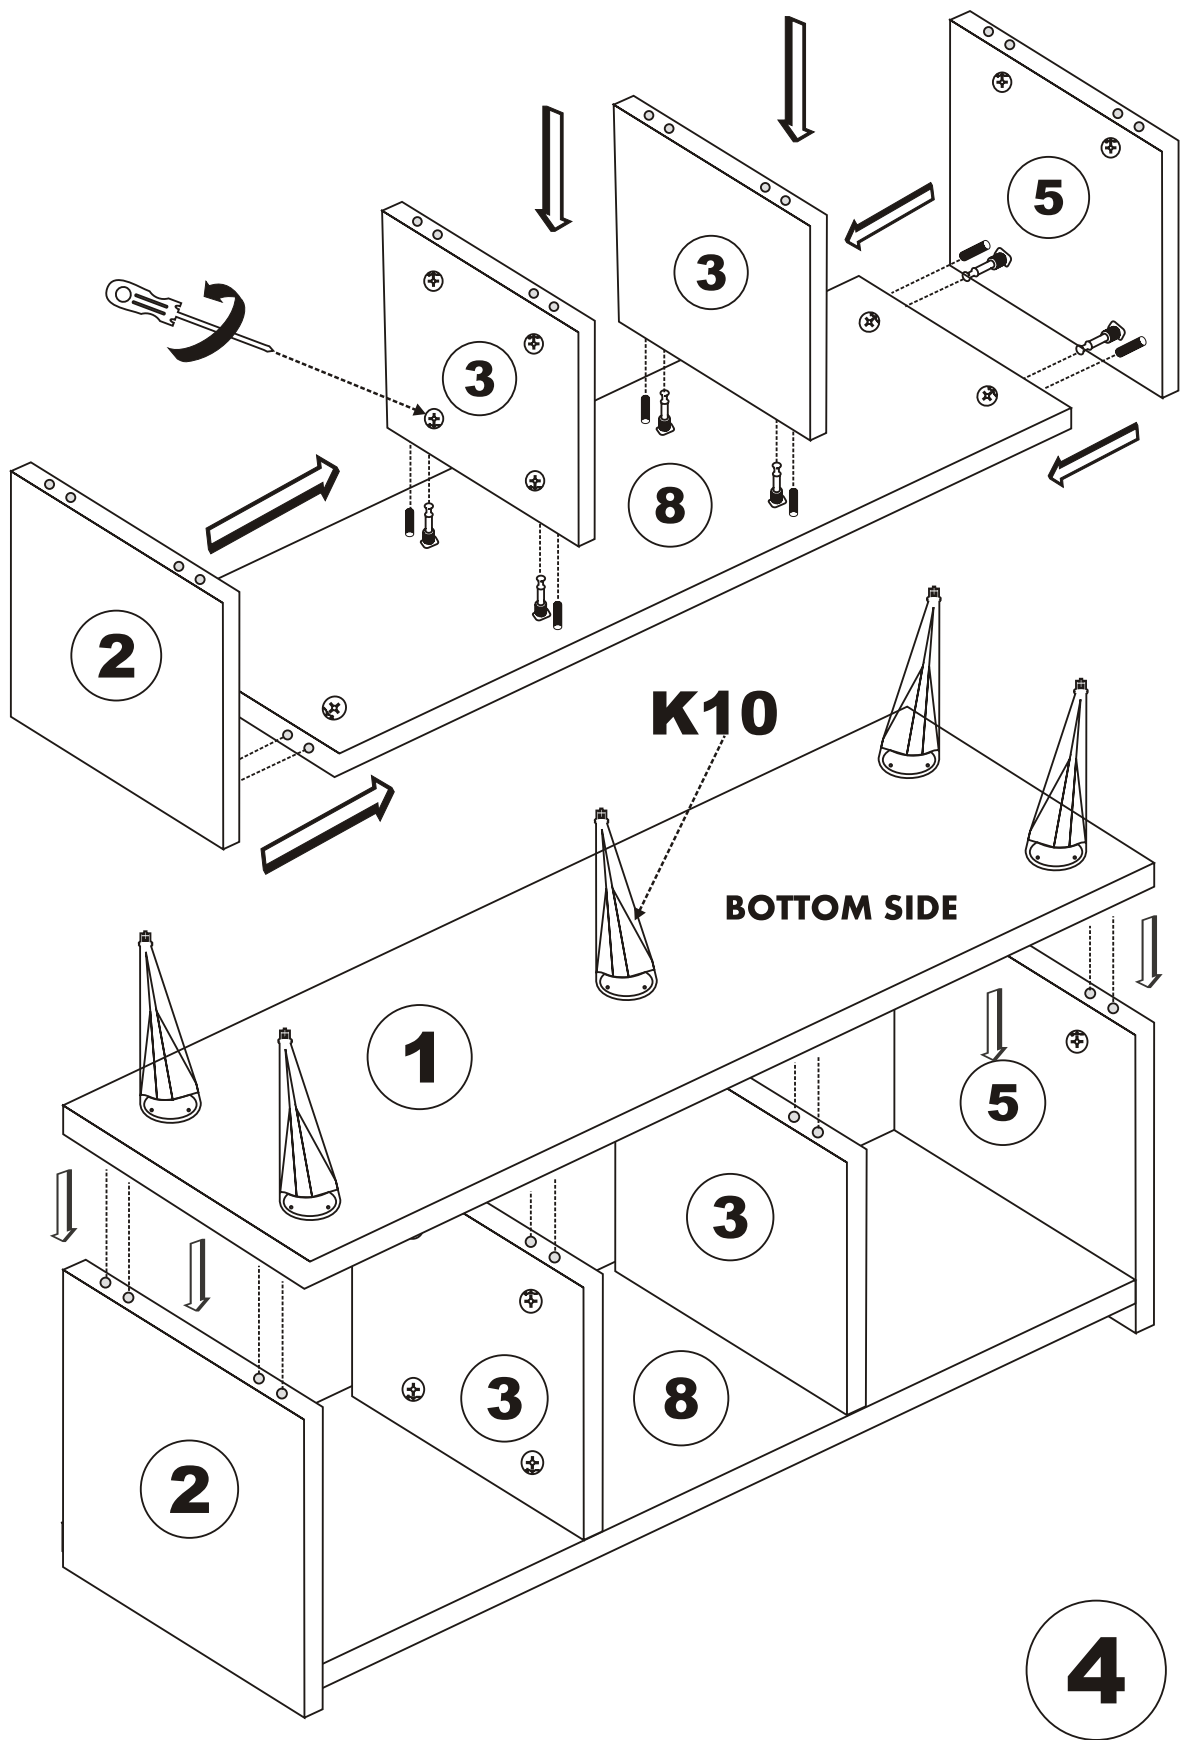

i GP052-0116,1

180 x 35 x 49cm

K10  5X	A1 Minifix  16X	A2 Minifix  16X	K05  3X
F16  20X	A3  16X	N20 3,5X18  25X	K03  3X
	M18  25X	F21  6X	F22  6X

General view

A - To connect the hinge to door
 B - to arrange the door

Arrows to show the directions for arrangement of doors.

6

7