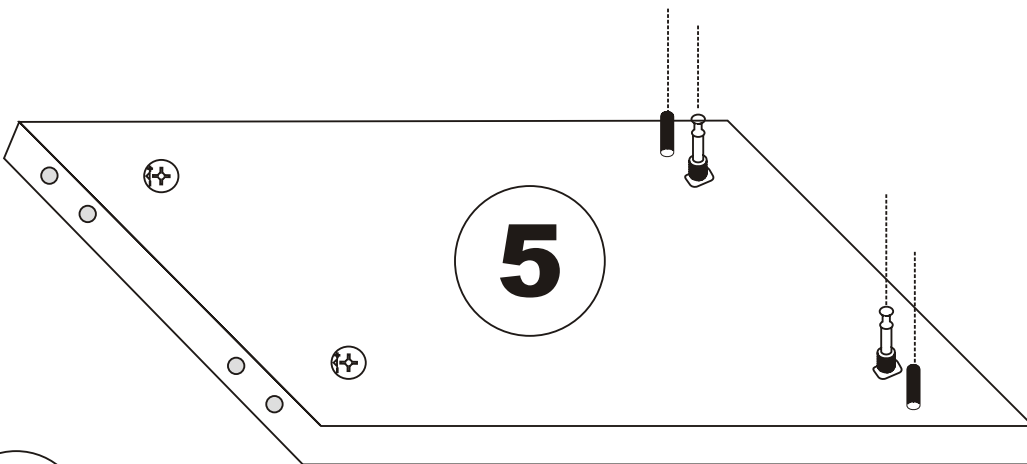

i GP052-0116,1

180 x 35 x 49cm

K10  5X	A1 Minifix  16X	A2 Minifix  16X	K05  3X
F16  20X	A3  16X	N20 3,5X18  25X	K03  3X
	M18  25X	F21  6X	F22  6X

General view

A - To connect the hinge to door
 B - to arrange the door

Arrows to show the directions for arrangement of doors.

6

7