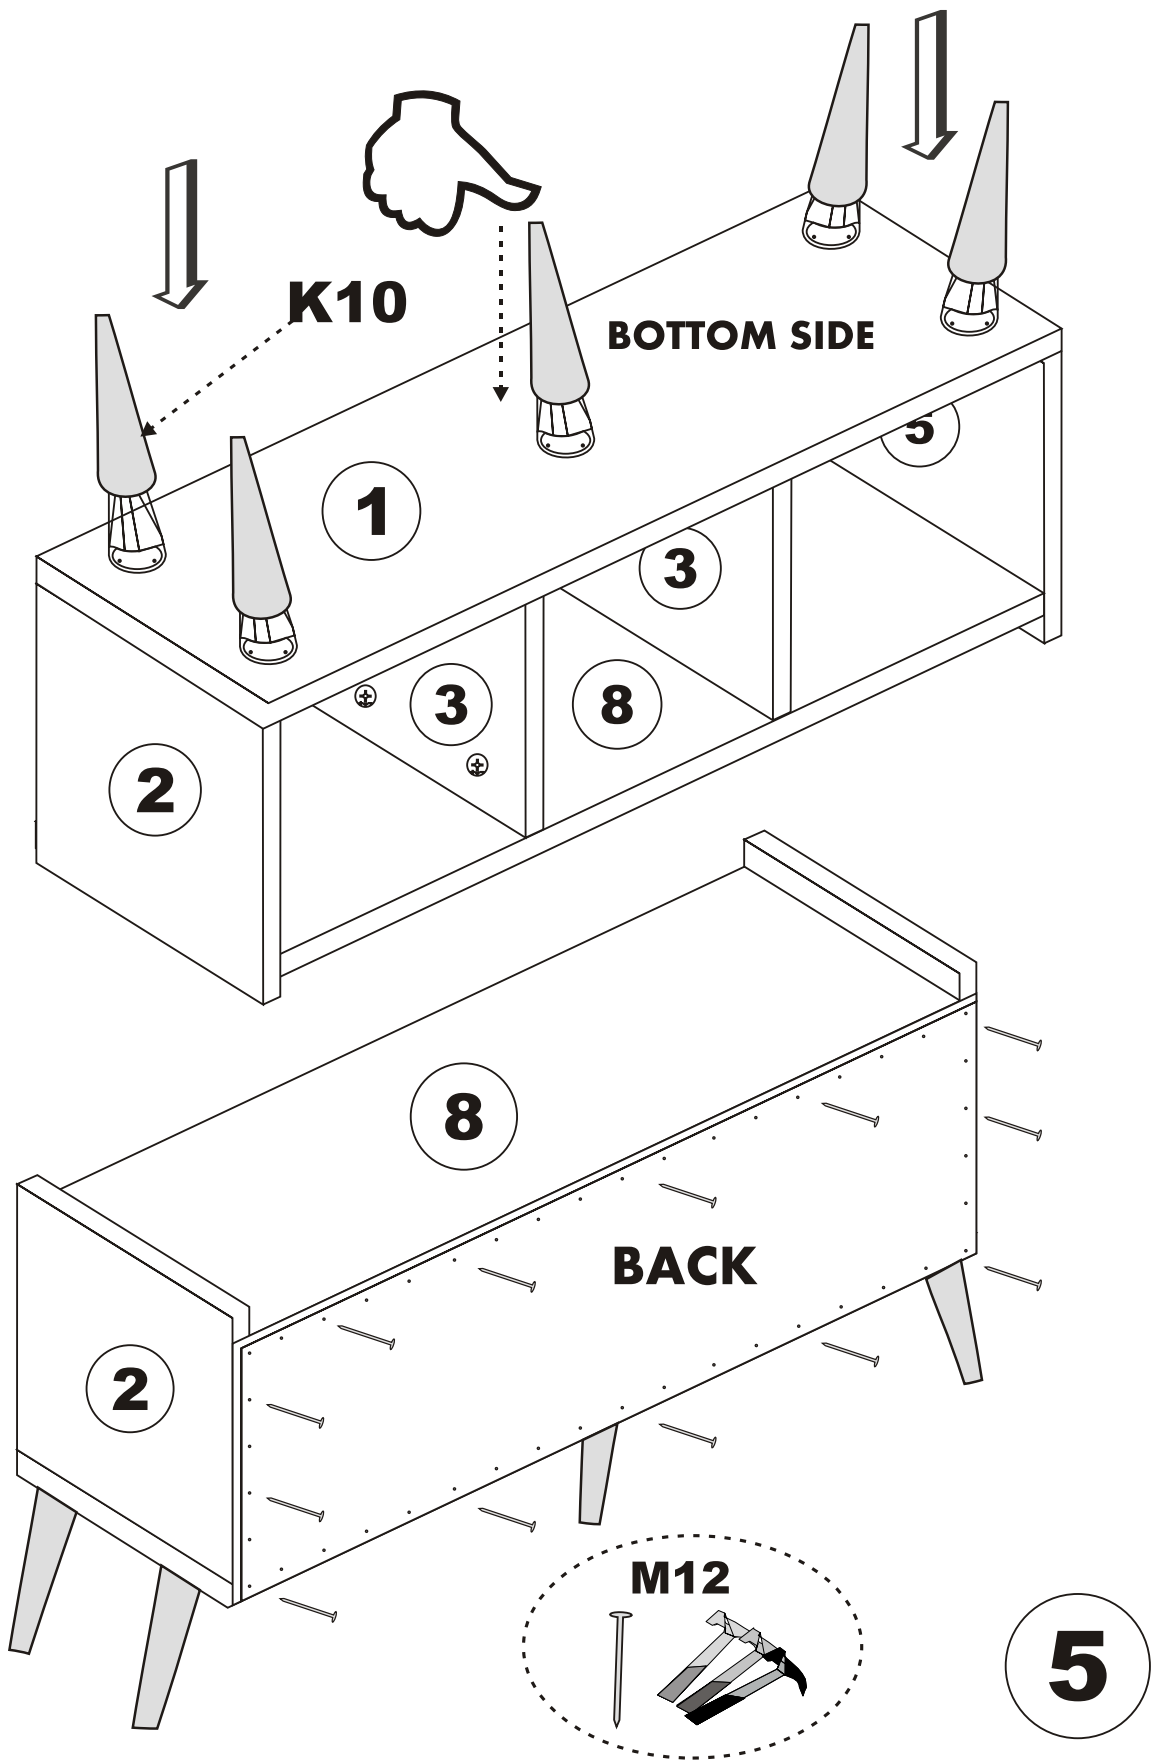

i GP052-0116,1

180 x 35 x 49cm

K10  5X	A1 Minifix  16X	A2 Minifix  16X	K05  3X
F16  20X	A3  16X	N20 3,5X18  25X	K03  3X
	M18  25X	F21  6X	F22  6X

General view

A - To connect the hinge to door
 B - to arrange the door

Arrows to show the directions for arrangement of doors.

6

7