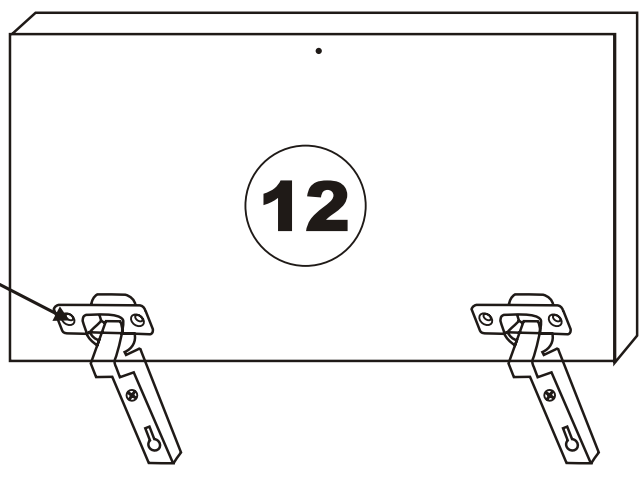

i GP052-0116,1

180 x 35 x 49cm

K10  5X	A1 Minifix  16X	A2 Minifix  16X	K05  3X
F16  20X	A3  16X	N20 3,5X18  25X	K03  3X
	M18  25X	F21  6X	F22  6X

General view

A - To connect the hinge to door
 B - to arrange the door

Arrows to show the directions for arrangement of doors.

6

7