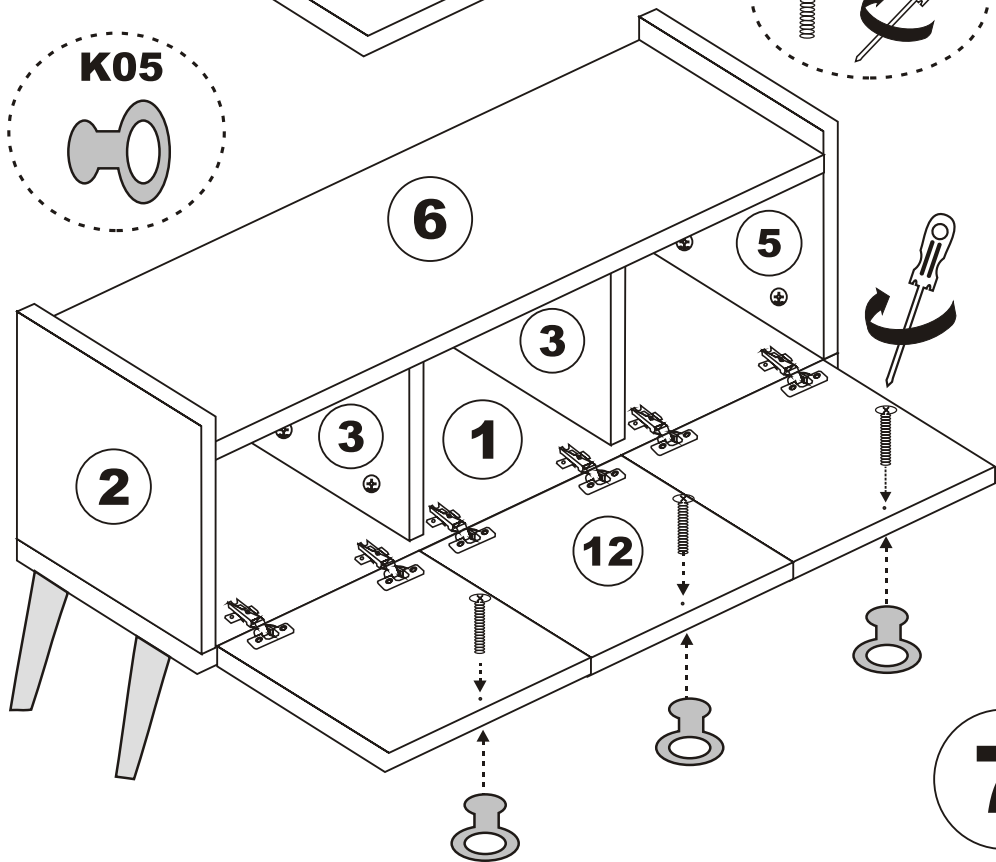

i GP052-0116,1

180 x 35 x 49cm

K10  5X	A1 Minifix  16X	A2 Minifix  16X	K05  3X
F16  20X	A3  16X	N20 3,5X18  25X	K03  3X
	M18  25X	F21  6X	F22  6X

General view

A - To connect the hinge to door
 B - to arrange the door

Arrows to show the directions for arrangement of doors.

6

7