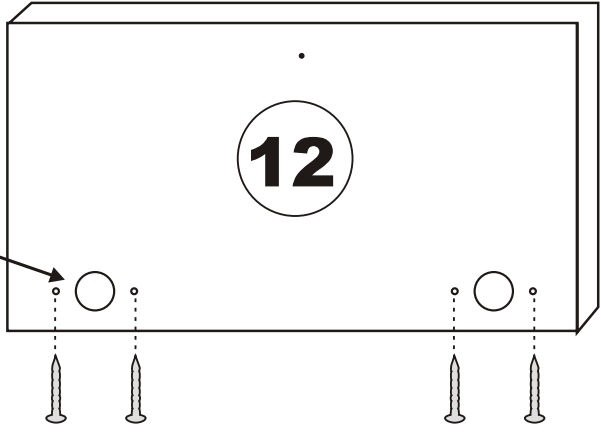

i GP052-0116,1

180 x 35 x 49cm

K10  5X	A1 Minifix  16X	A2 Minifix  16X	K05  3X
F16  20X	A3  16X	N20 3,5X18  25X	K03  3X
	M18  25X	F21  6X	F22  6X

General view

A - To connect the hinge to door
 B - to arrange the door

Arrows to show the directions for arrangement of doors.

6

7