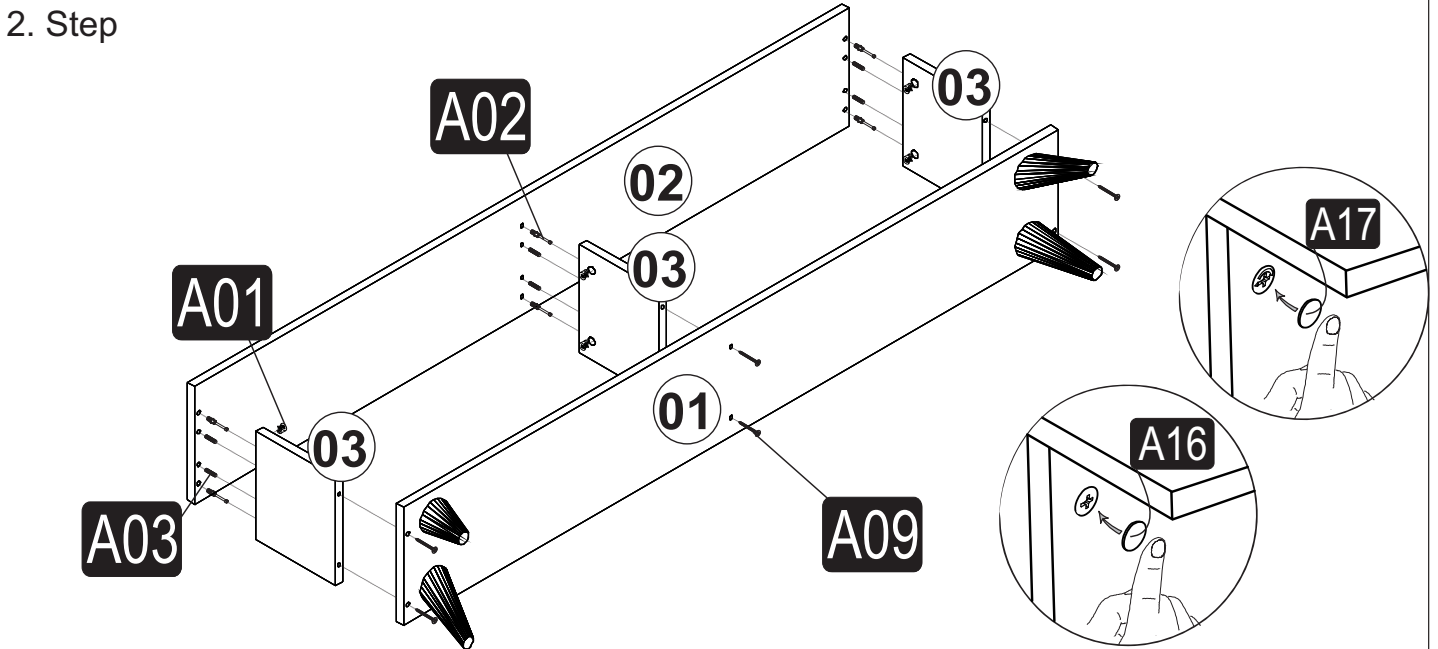

i GP052-0135,1

160 x 25 x 35cm

ACCESSORY LIST

Minifix	Minifix Screw	Dowel	Minifix Tap	Leg	4*50 Screw	3,5*18 Screw	Nail
							
A01 6x	A02 6x	A03 6x	A17 6x	A46 4x	A09 6x	A10 32x	A28 12x
Hinge	Hinge Base	Screw Tap	Handle+Screw				
							
A12 4x	A13 4x	A17 6x	A14 2x				

1. Step

P 2

2. Step

3. Step

4. Step