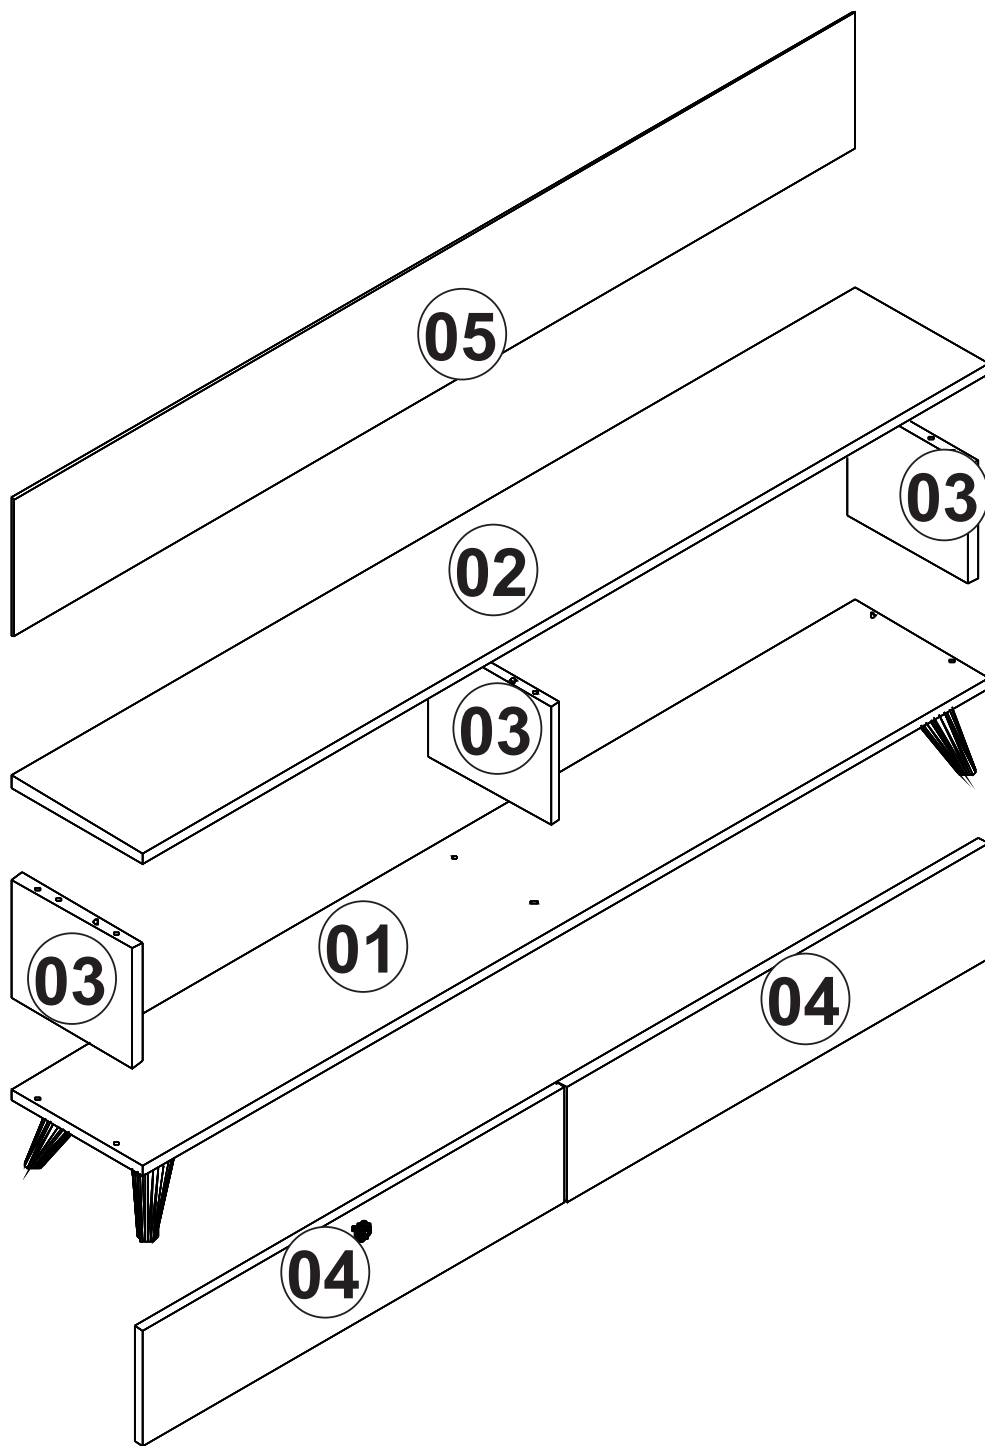

i GP052-0135,1

160 x 25 x 35cm

ACCESSORY LIST

Minifix	Minifix Screw	Dowel	Minifix Tap	Leg	4*50 Screw	3,5*18 Screw	Nail
							
A01 6x	A02 6x	A03 6x	A17 6x	A46 4x	A09 6x	A10 32x	A28 12x
Hinge	Hinge Base	Screw Tap	Handle+Screw				
							
A12 4x	A13 4x	A17 6x	A14 2x				

1. Step

P 2

2. Step

3. Step

4. Step