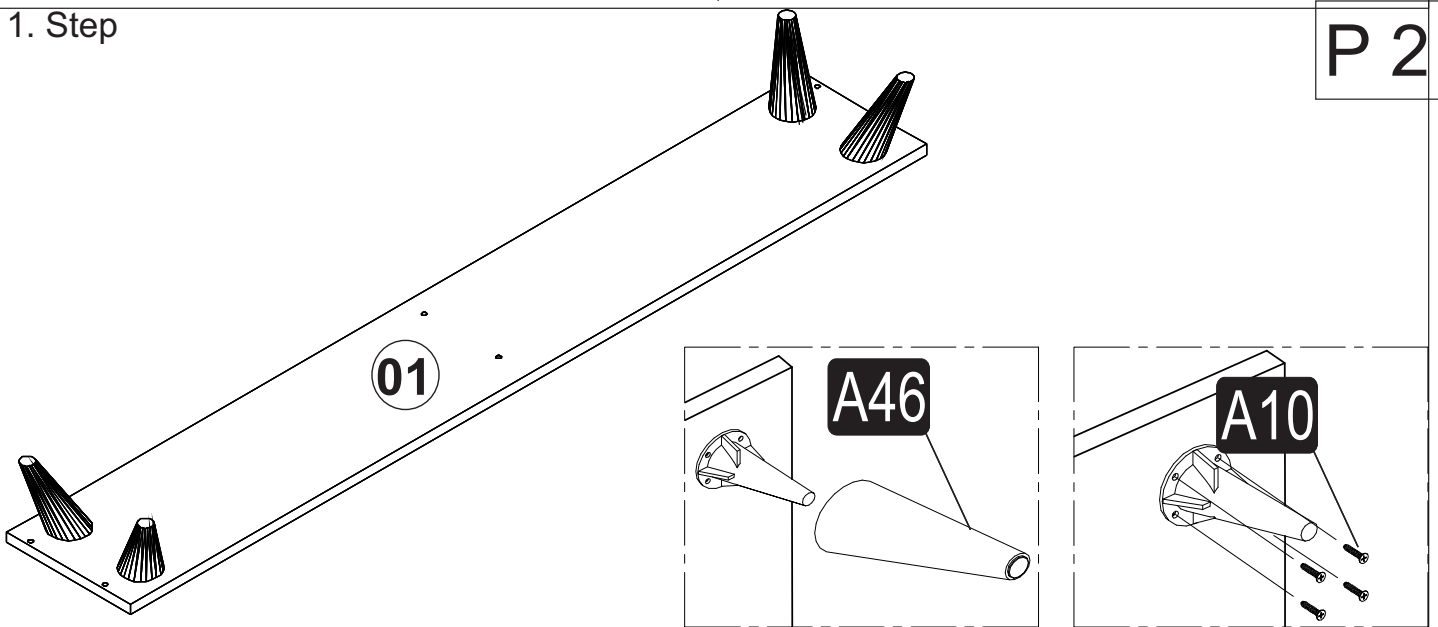

i GP052-0135,1

160 x 25 x 35cm

ACCESSORY LIST

Minifix	Minifix Screw	Dowel	Minifix Tap	Leg	4*50 Screw	3,5*18 Screw	Nail
							
A01 6x	A02 6x	A03 6x	A17 6x	A46 4x	A09 6x	A10 32x	A28 12x
Hinge	Hinge Base	Screw Tap	Handle+Screw				
							
A12 4x	A13 4x	A17 6x	A14 2x				

1. Step

P 2

2. Step

3. Step

4. Step