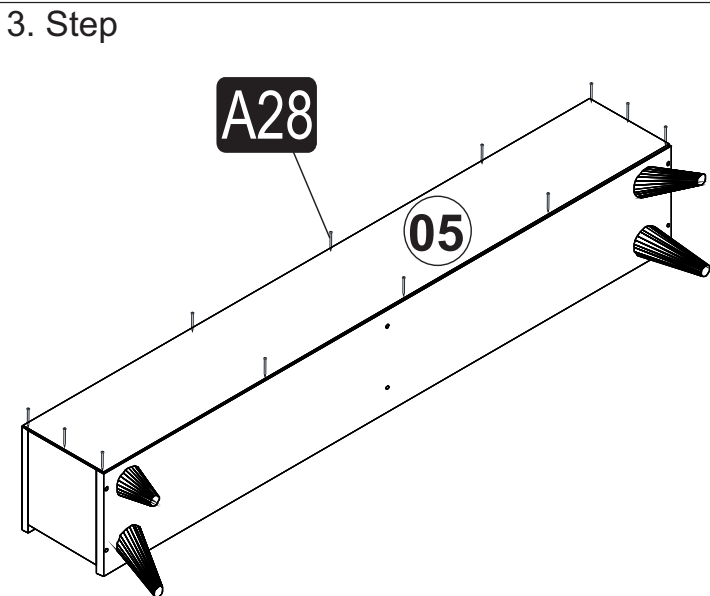

i GP052-0135,1

160 x 25 x 35cm

ACCESSORY LIST

Minifix	Minifix Screw	Dowel	Minifix Tap	Leg	4*50 Screw	3,5*18 Screw	Nail
							
A01 6x	A02 6x	A03 6x	A17 6x	A46 4x	A09 6x	A10 32x	A28 12x
Hinge	Hinge Base	Screw Tap	Handle+Screw				
							
A12 4x	A13 4x	A17 6x	A14 2x				

1. Step

P 2

2. Step

3. Step

4. Step