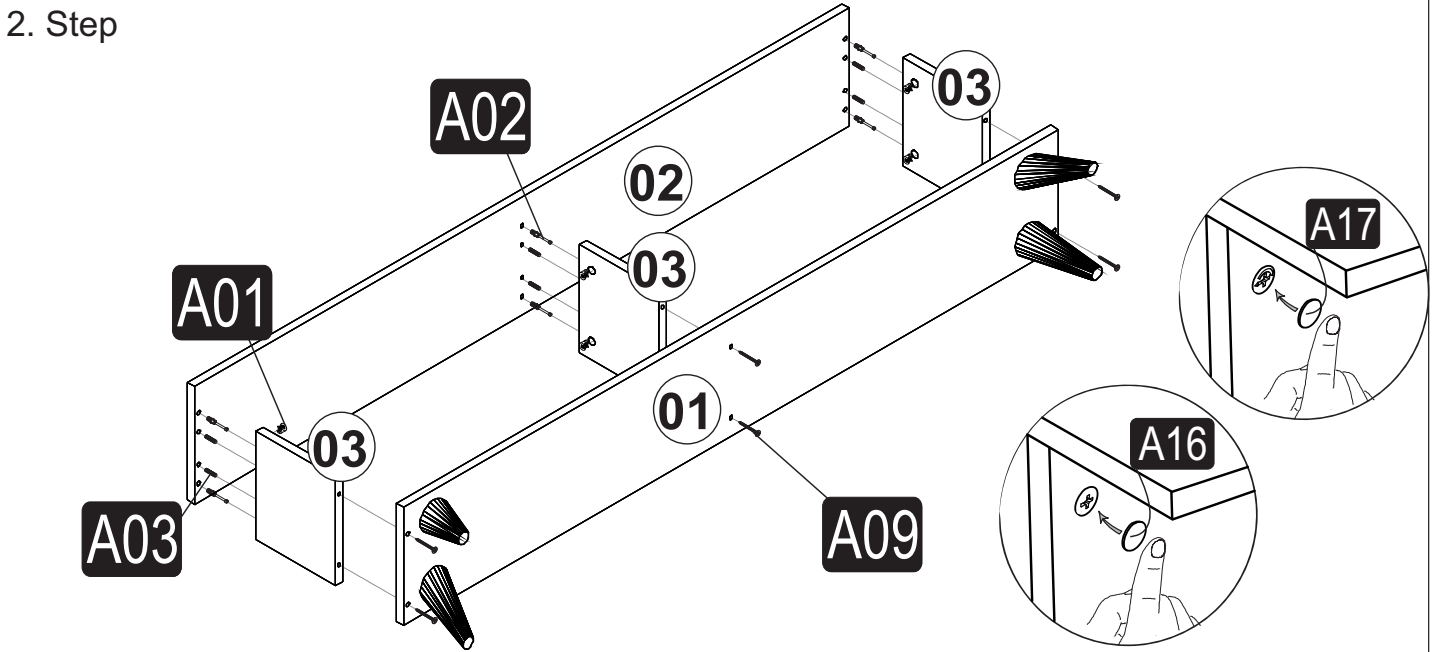

**i** GP052-0135,3

160 x 25 x 35cm

## ACCESSORY LIST

Minifix	Minifix Screw	Dowel	Minifix Tap	Leg	4*50 Screw	3,5*18 Screw	Nail
							
<b>A01</b> 6x	<b>A02</b> 6x	<b>A03</b> 6x	<b>A17</b> 6x	<b>A46</b> 4x	<b>A09</b> 6x	<b>A10</b> 32x	<b>A28</b> 12x
Hinge	Hinge Base	Screw Tap	Handle+Screw				
							
<b>A12</b> 4x	<b>A13</b> 4x	<b>A17</b> 6x	<b>A14</b> 2x				

1. Step

P 2

2. Step

3. Step

4. Step