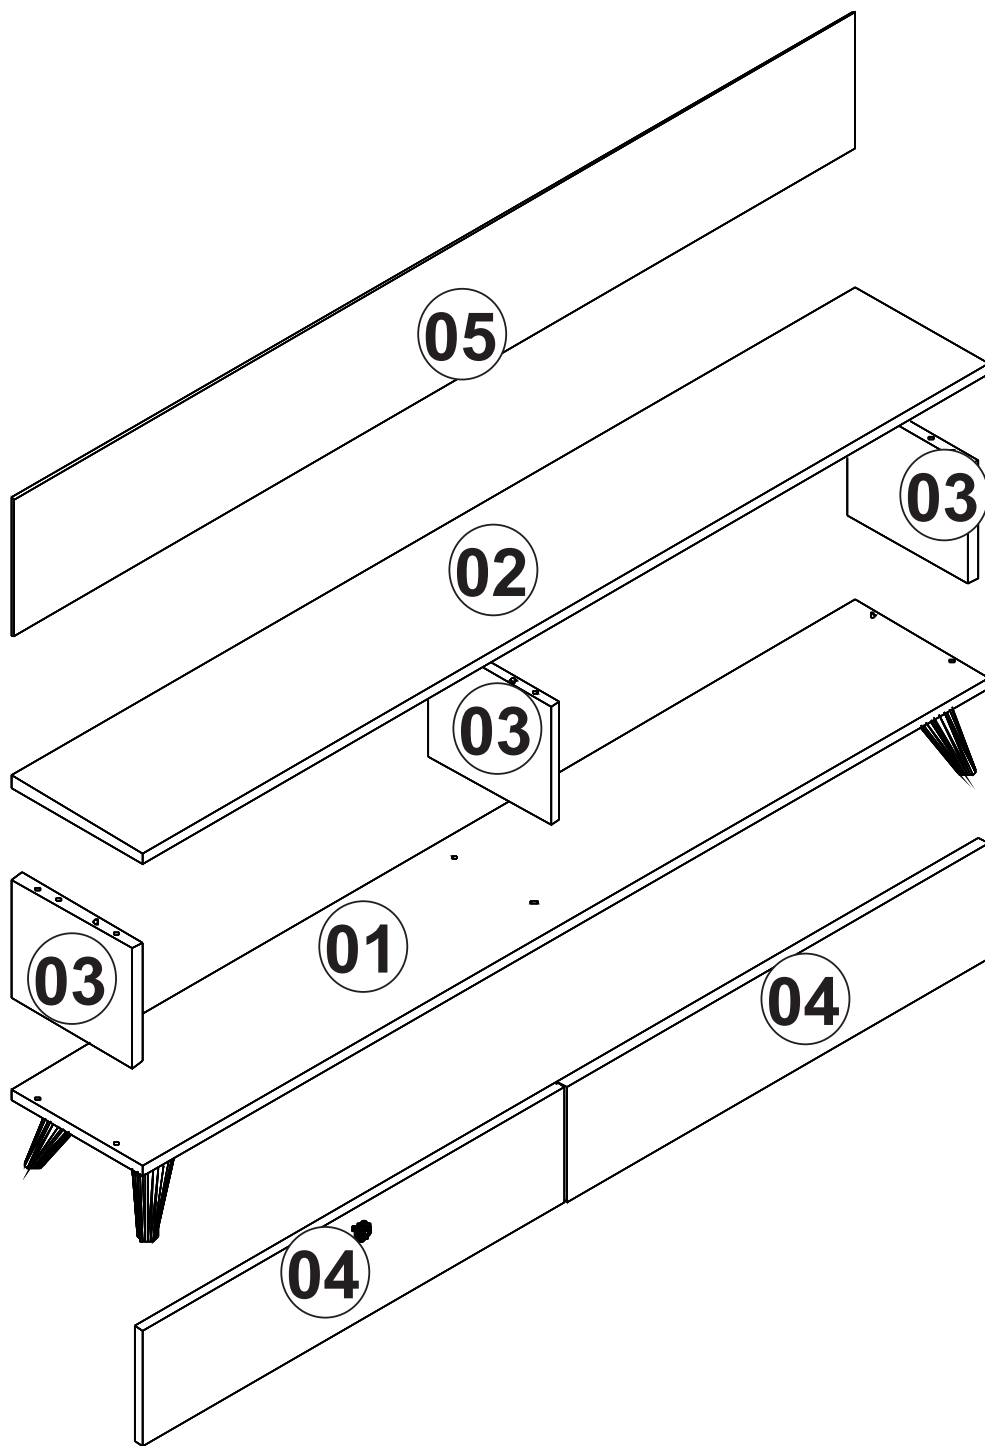

**i** GP052-0135,3

160 x 25 x 35cm

## ACCESSORY LIST

Minifix	Minifix Screw	Dowel	Minifix Tap	Leg	4*50 Screw	3,5*18 Screw	Nail
							
<b>A01</b> 6x	<b>A02</b> 6x	<b>A03</b> 6x	<b>A17</b> 6x	<b>A46</b> 4x	<b>A09</b> 6x	<b>A10</b> 32x	<b>A28</b> 12x
Hinge	Hinge Base	Screw Tap	Handle+Screw				
							
<b>A12</b> 4x	<b>A13</b> 4x	<b>A17</b> 6x	<b>A14</b> 2x				

1. Step

P 2

2. Step

3. Step

4. Step