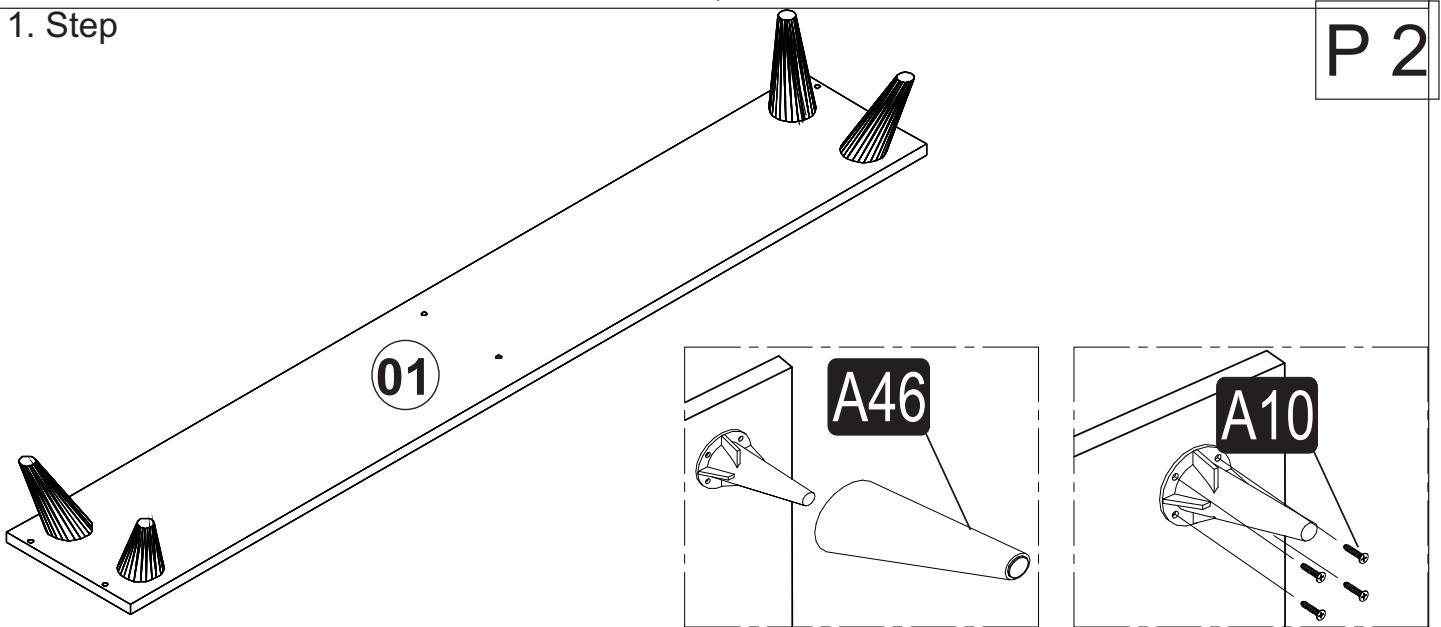

1. Step

P 2

2. Step

3. Step

4. Step