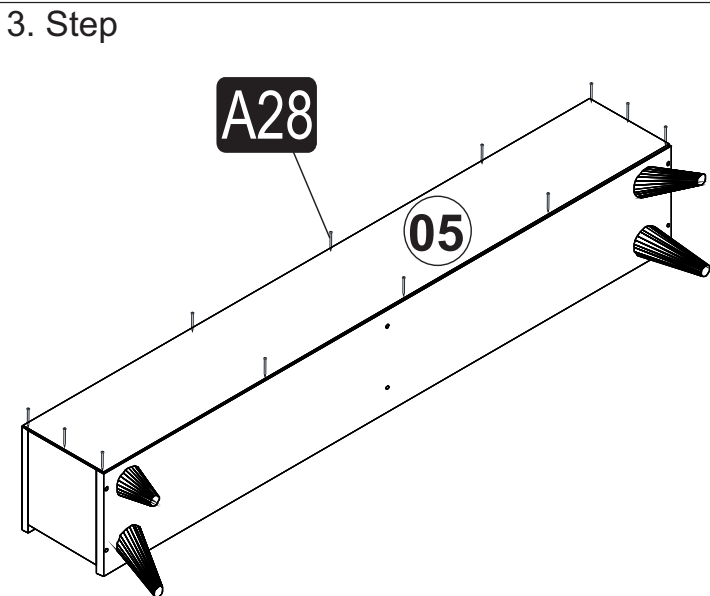

**i** GP052-0135,3

160 x 25 x 35cm

## ACCESSORY LIST

Minifix	Minifix Screw	Dowel	Minifix Tap	Leg	4*50 Screw	3,5*18 Screw	Nail
							
<b>A01</b> 6x	<b>A02</b> 6x	<b>A03</b> 6x	<b>A17</b> 6x	<b>A46</b> 4x	<b>A09</b> 6x	<b>A10</b> 32x	<b>A28</b> 12x
Hinge	Hinge Base	Screw Tap	Handle+Screw				
							
<b>A12</b> 4x	<b>A13</b> 4x	<b>A17</b> 6x	<b>A14</b> 2x				

1. Step

P 2

2. Step

3. Step

4. Step