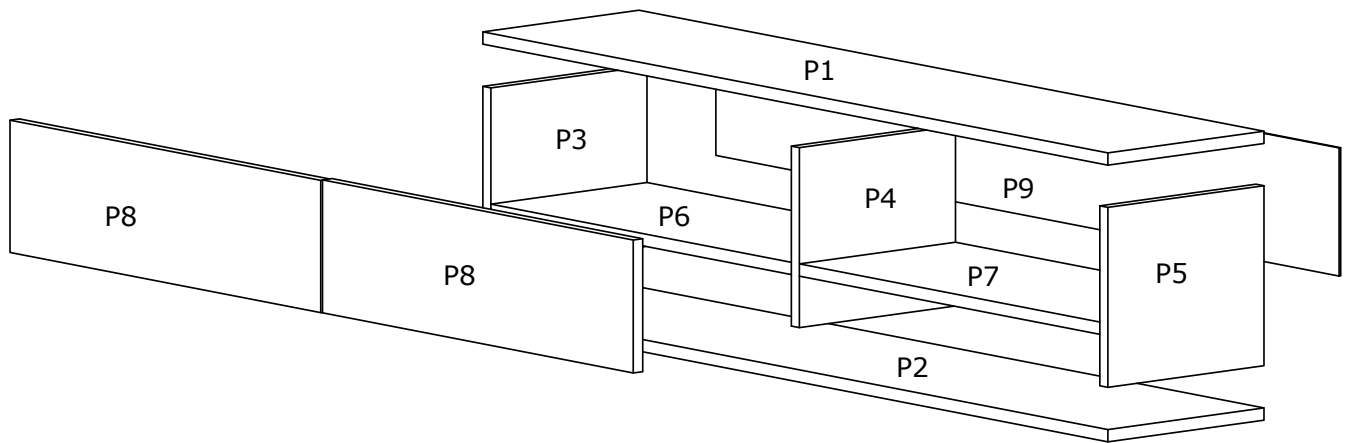

i GP052-0141,1

140 x 29,6 x 30cm

MINIFIX  14 PCS	DUFIX  10 PCS	DOUBLE SIDED MINIFIX  2 PCS	DOWEL  10 PCS	HINGE  4 PCS	MINIFIX TAP  14 PCS	CORNER BROKED  2 PCS	
4*50 Vida  6 PCS	3,5*18 SCREW  20 PCS	4*70 SCREW  2 PCS	ANCHOR  2 PCS	HINGE  4 PCS	NAIL  22 PCS		

3,5*18
SCREW

3,5*18
SCREW