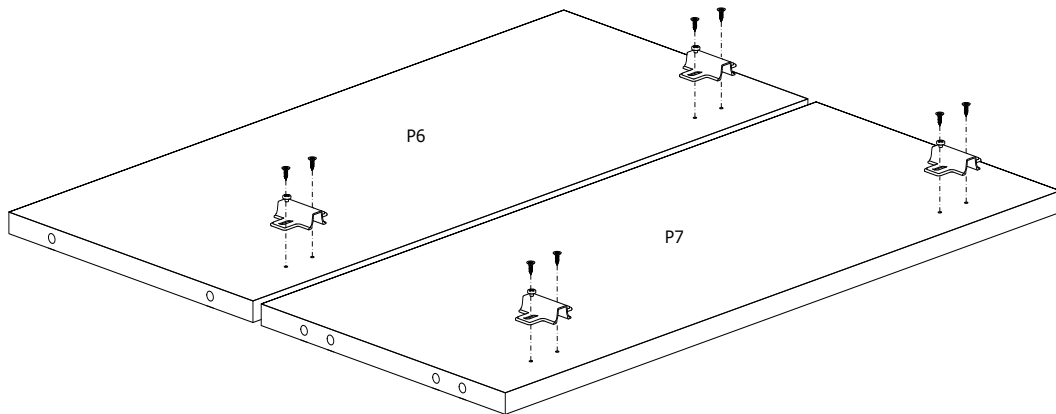

i GP052-0141,1

140 x 29,6 x 30cm

MINIFIX  14 PCS	DUFIX  10 PCS	DOUBLE SIDED MINIFIX  2 PCS	DOWEL  10 PCS	HINGE  4 PCS	MINIFIX TAP  14 PCS	CORNER BROKED  2 PCS	
4*50 Vida  6 PCS	3,5*18 SCREW  20 PCS	4*70 SCREW  2 PCS	ANCHOR  2 PCS	HINGE  4 PCS	NAIL  22 PCS		

3,5*18
SCREW

3,5*18
SCREW