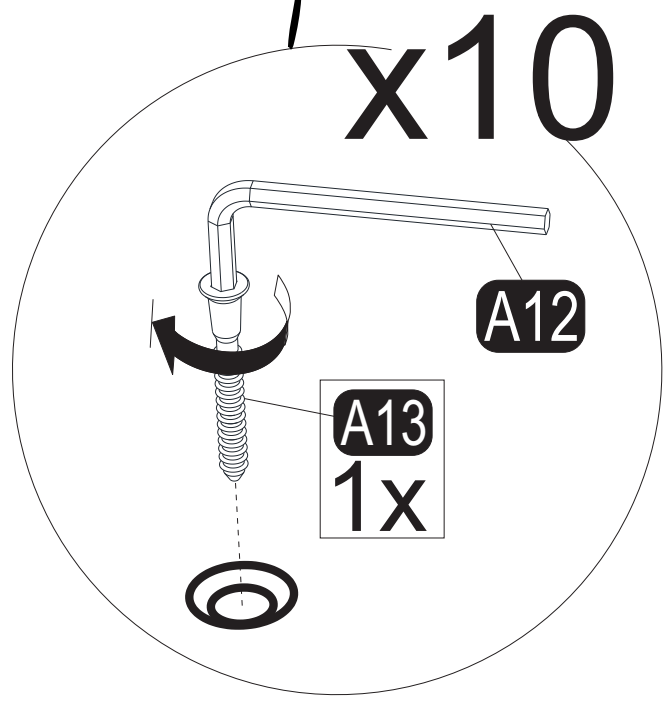

i GP037-0261,2

A50  3,5x16 (Black) 10x	A04  Ø8x30 10x	A13  50mm 10x	A12  Allen 1x	A16  DbØ8 2x
A17  4x50 2x	A18  3,5x18 4x	A87  15x90x30 2x	A06  18mm C1-10x	B11  (black)mm 10 4x

1

2

3

4

5

6

TWO PEOPLE ARE REQUIRED TO ASSEMBLE AND MOVE THIS