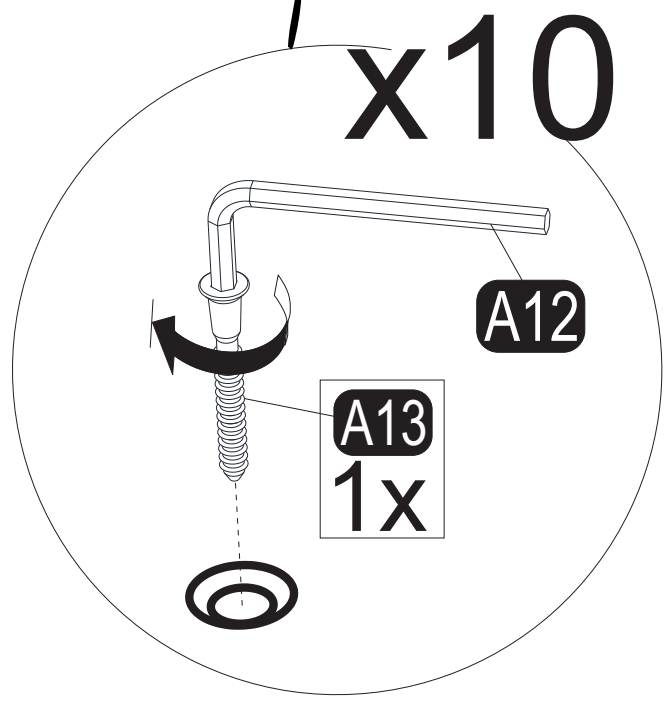

i GP037-0261,3

A50  3,5x16 (Black) 10x	A04  Ø8x30 10x	A13  50mm 10x	A12  Allen 1x	A16  DbØ8 2x
A17  4x50 2x	A18  3,5x18 4x	A87  15x90x30 2x	A06  18mm C1-10x	B11  (black)mm 10 4x

1

2

3

4

5

6

TWO PEOPLE ARE REQUIRED TO ASSEMBLE AND MOVE THIS