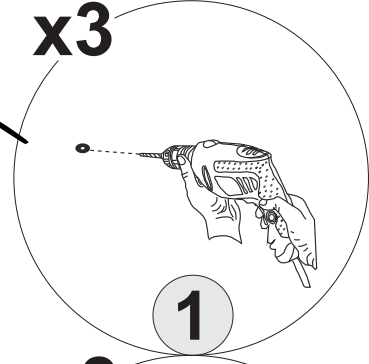

## VERSION 2

1

VERSION 1

2

3

VERSION 1

4

5

VERSION 1

6

7

VERSION 1

8

VERSION 1

	<p>The amount of light changes when you press and hold</p>				
	<p>Color changes when you push and release</p>	<p>COLOUR1</p>	<p>COLOUR2</p>	<p>COLOUR3</p>	<p>ON/OFF</p>