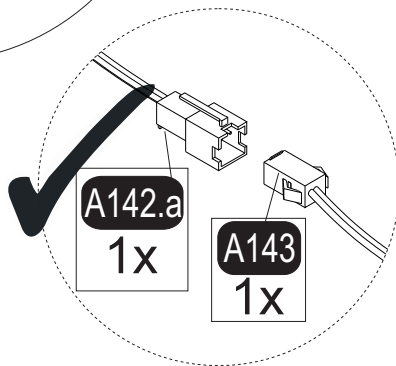

VERSION 2

13

VERSION 2

VERSION 2

	<p>The amount of light changes when you press and hold</p>				
	<p>Color changes when you push and release</p>	<p>COLOUR1</p>	<p>COLOUR2</p>	<p>COLOUR3</p>	<p>ON/OFF</p>

VERSION 1