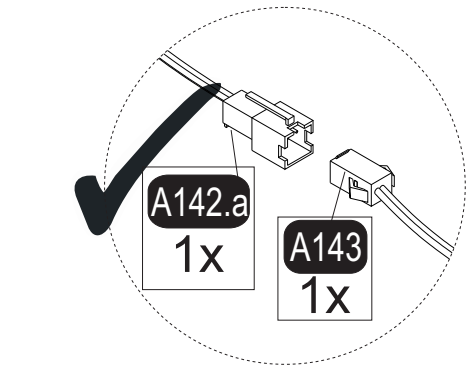

## VERSION 2

1

VERSION 1

2

3

VERSION 1

4

5

VERSION 1

6

7

VERSION 1

8

VERSION 1

	<p>The amount of light changes when you press and hold</p>				
	<p>Color changes when you push and release</p>	<p>COLOUR1</p>	<p>COLOUR2</p>	<p>COLOUR3</p>	<p>ON/OFF</p>

9

VERSION 2

10

VERSION 2

x1

11

x3

12