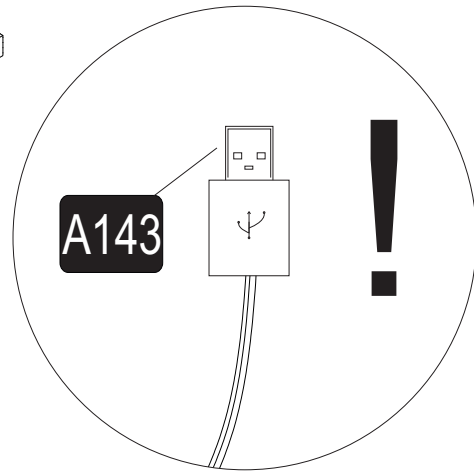

## VERSION 2

1

VERSION 1

2

3

VERSION 1

4

5

VERSION 1

6

7

VERSION 1

8

VERSION 1

	<p>The amount of light changes when you press and hold</p>				
	<p>Color changes when you push and release</p>	<p>COLOUR1</p>	<p>COLOUR2</p>	<p>COLOUR3</p>	<p>ON/OFF</p>