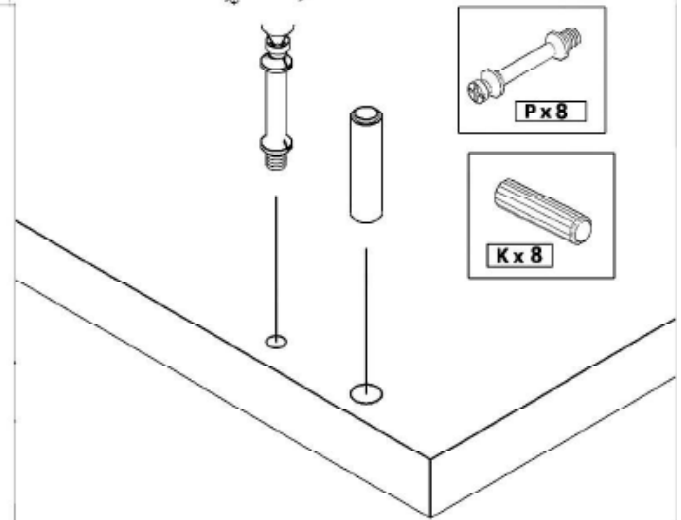

i GP035-0025,7

60 x 33 x 81cm

5

6

x2

7

8

9

10

11

12

PLASTIC COVER CAPS FOR SCREWS