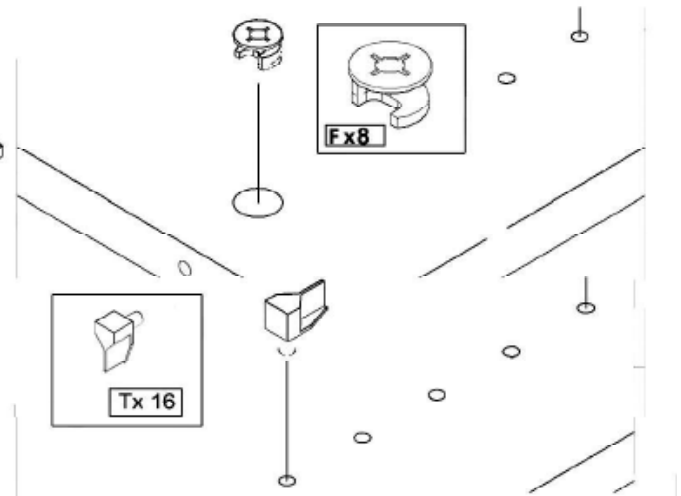

i GP035-0025,7

60 x 33 x 81cm

5

6

x2

7

8

9

10

11

12

PLASTIC COVER CAPS FOR SCREWS