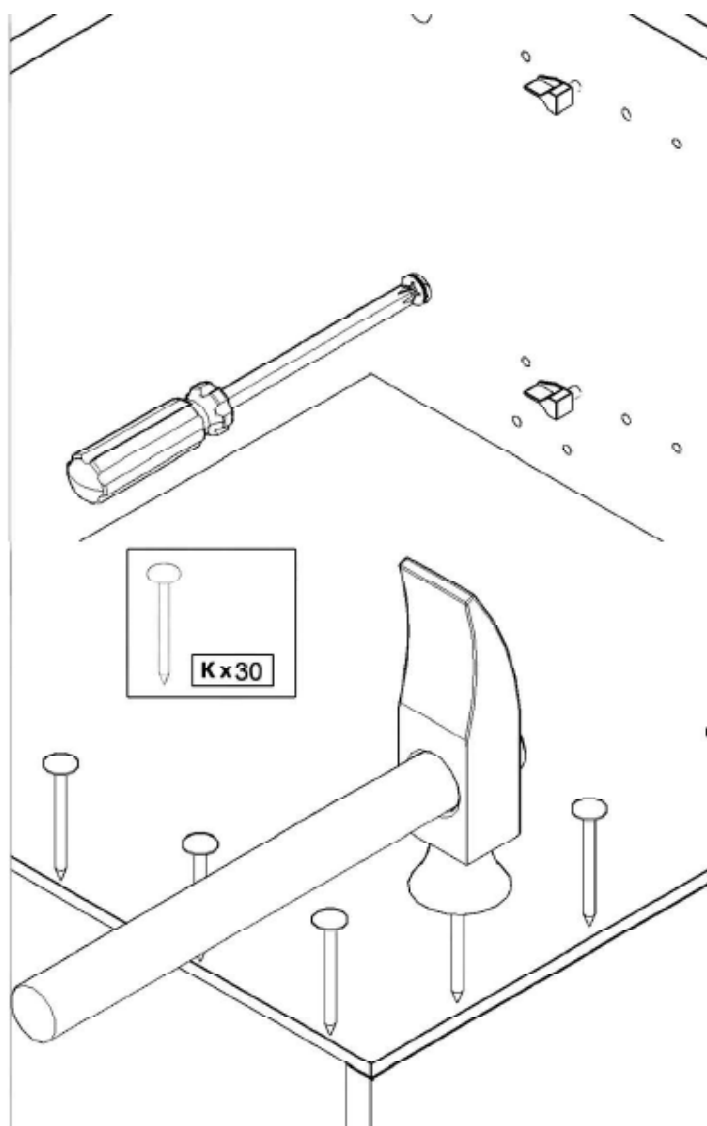

i GP035-0025,7

60 x 33 x 81cm

5

6

x2

7

8

9

10

11

12

PLASTIC COVER CAPS FOR SCREWS