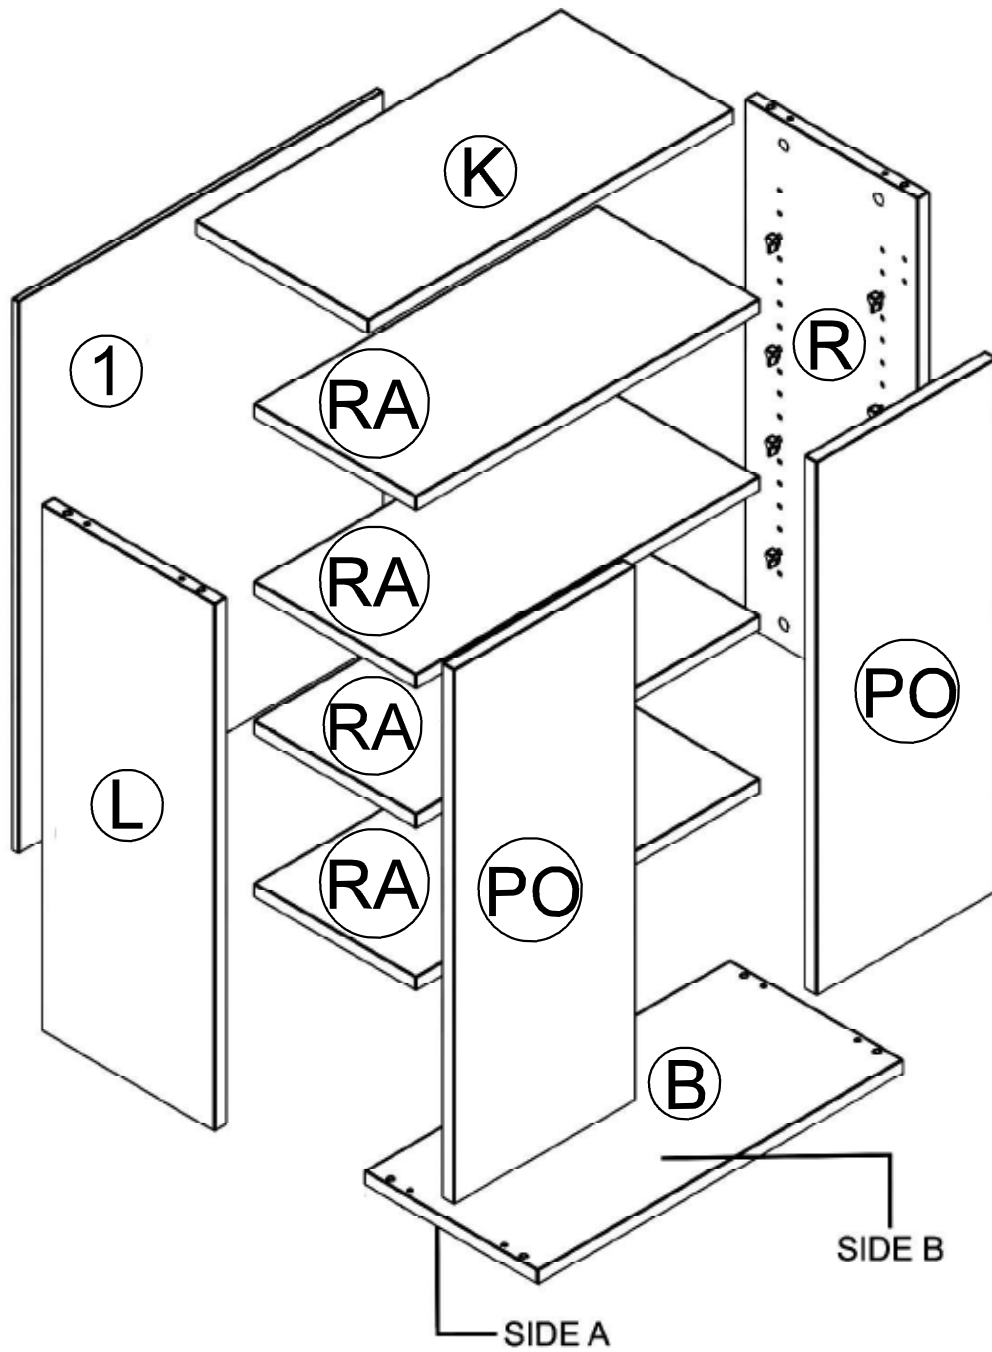

i GP035-0025,7

60 x 33 x 81cm

5

6

x2

7

8

9

10

11

12

PLASTIC COVER CAPS FOR SCREWS