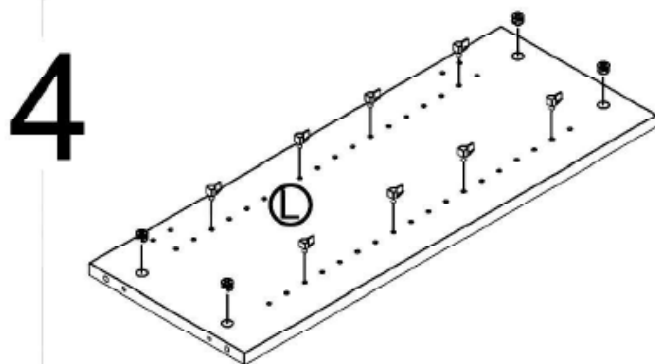

i GP035-0025,7

60 x 33 x 81cm

5

6

x2

7

8

9

10

11

12

PLASTIC COVER CAPS FOR SCREWS