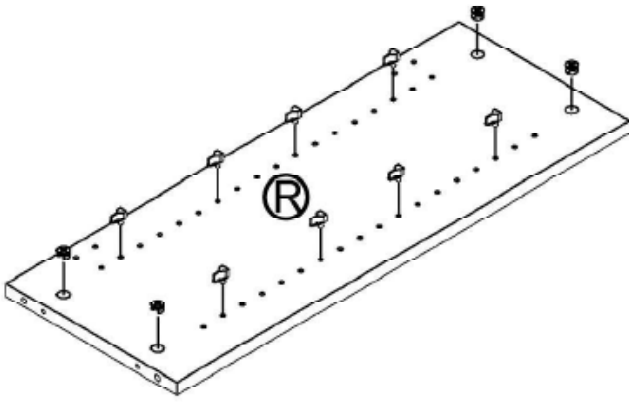

i GP035-0025,7

60 x 33 x 81cm

5

6

x2

7

8

9

10

11

12

PLASTIC COVER CAPS FOR SCREWS