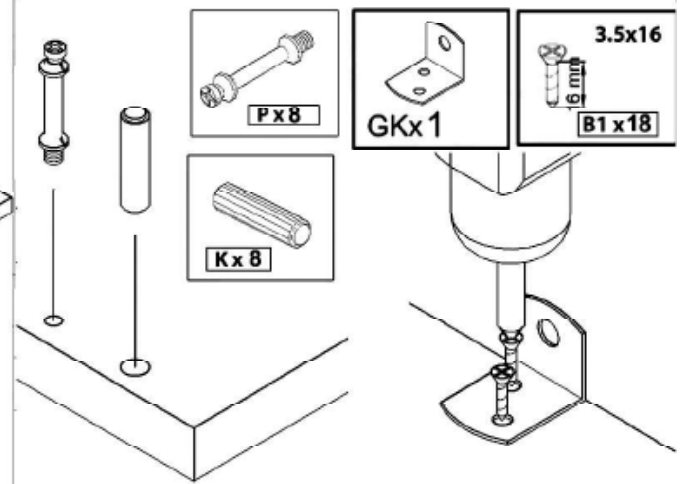

i GP035-0025,7

60 x 33 x 81cm

5

6

x2

7

8

9

10

11

12

PLASTIC COVER CAPS FOR SCREWS