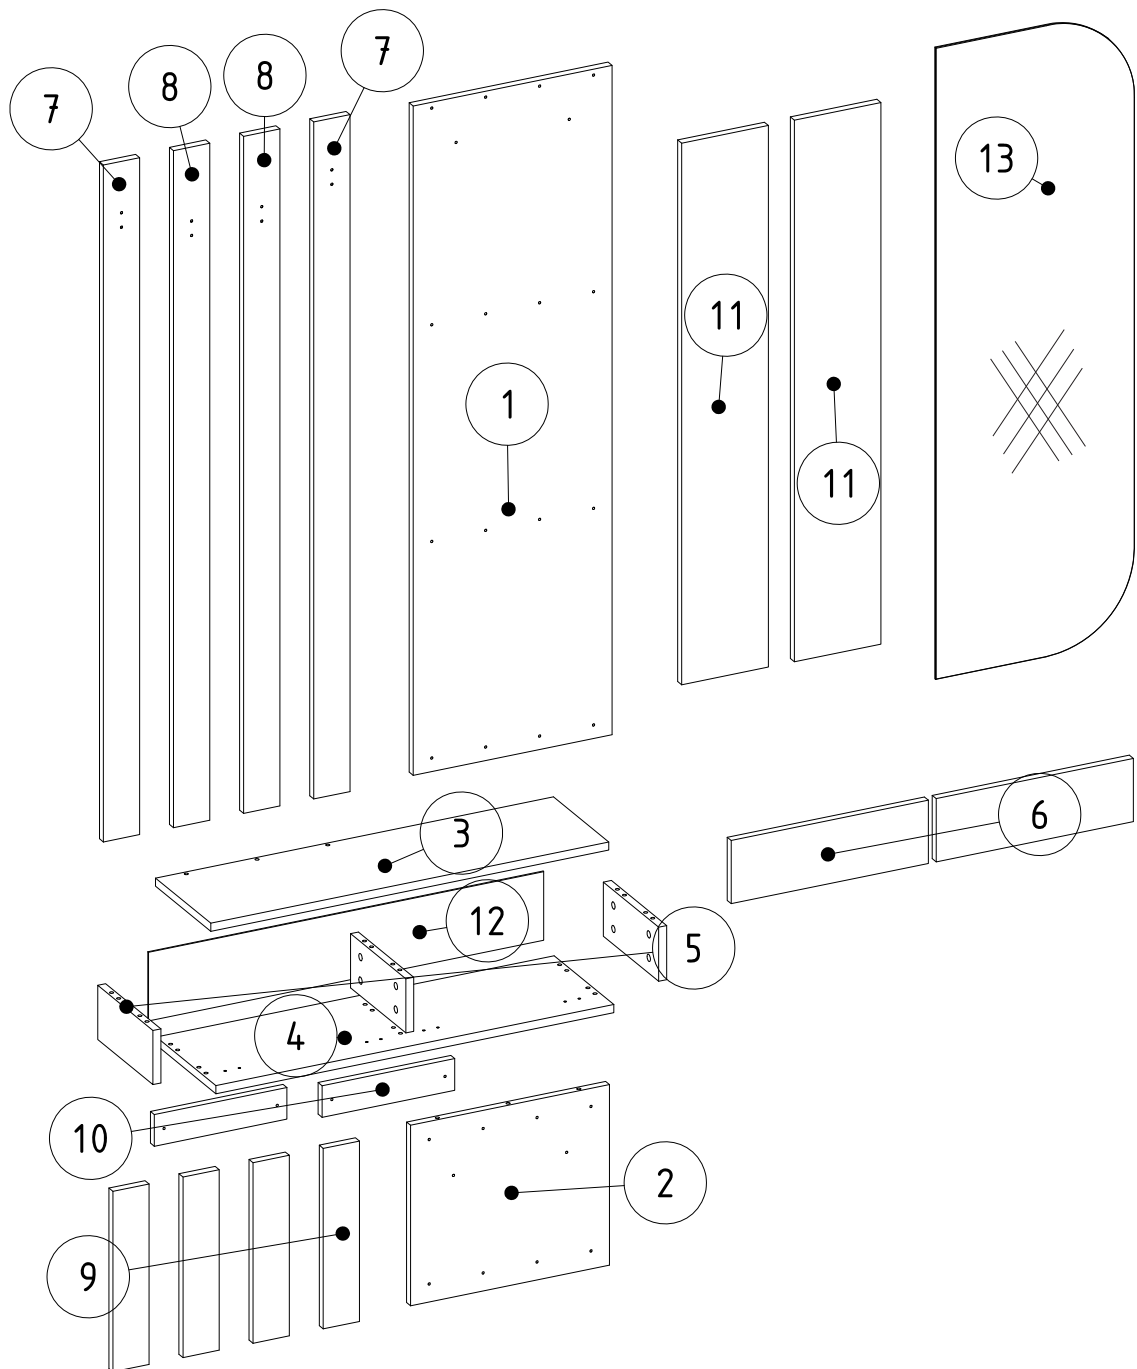

i GP042-0360,1

90 x 27 x 205,6cm

A09 4x50 YHB  4x	D69 Ø8  5x	A01  18x	A02  18x	A10 3,5x18  26x
A03  12x	A28  20x	A13  4x	A11  4x	J54 SYH  4x
A04  A 18x	A16  A 28x	J55 5x100  5x	A08 Ø8  4x	A29 3,5x30  24x
A41  1x				

11

PART-1

PART-2

PART-3

PART-4

12

WALL

PART-1

2.^{step}

A = to connect the hinge to the door
B = to arrange the door

arrows to show the directions for arrangement of doors.

14

PART-1

PART-2

PART-3

PART-4