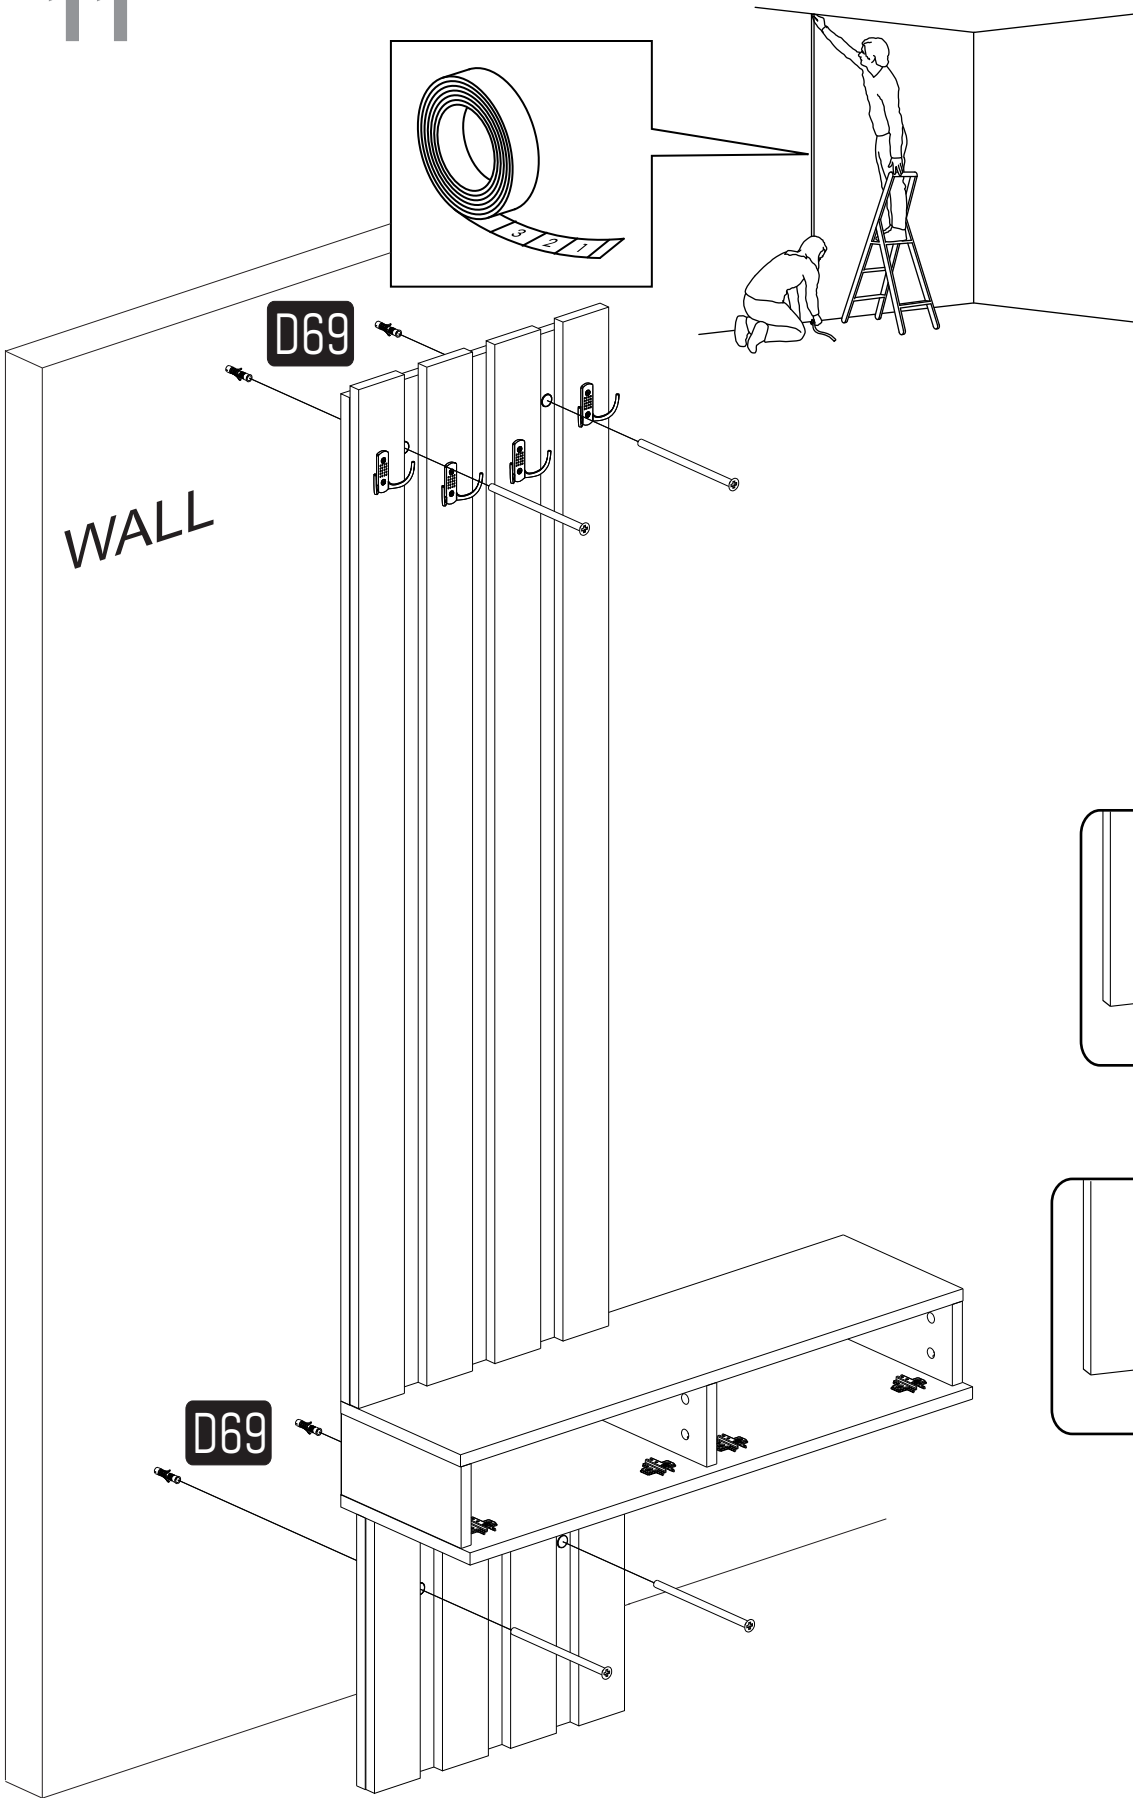

11

PART-1

PART-2

PART-3

PART-4