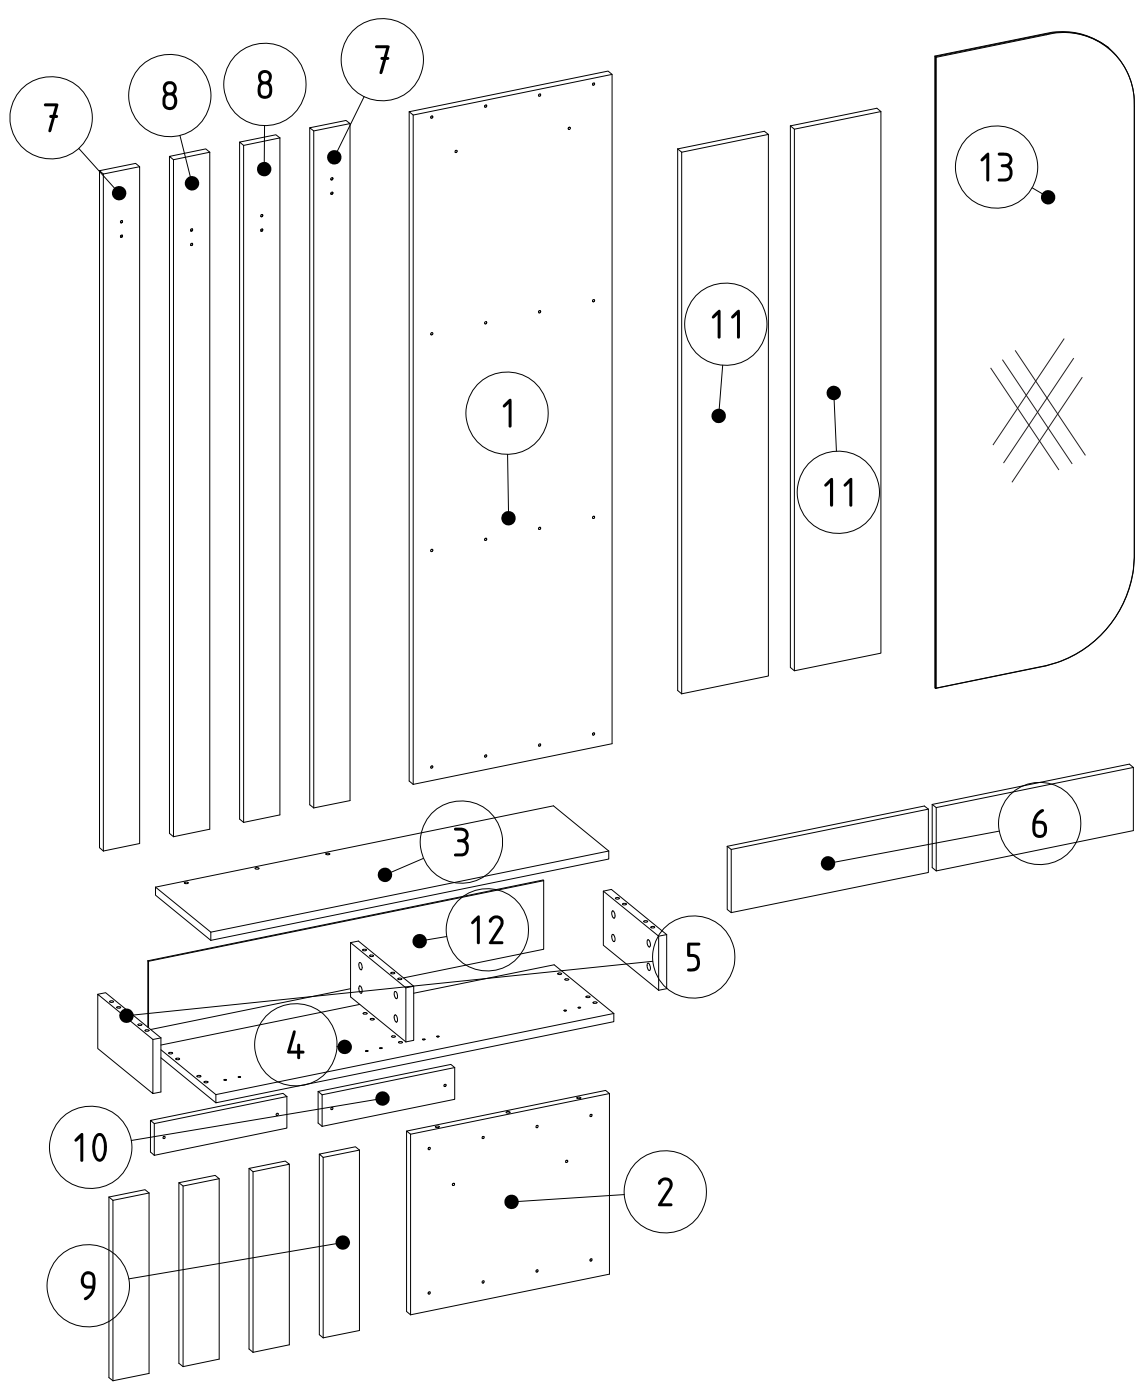

i GP042-0360,2

90 x 27 x 205,6cm

A09 4x50 YHB  4x	D69 Ø8  5x	A01  18x	A02  18x	A10 3,5x18  26x
A03  12x	A28  20x	A13  4x	A11  4x	J54 SYH  4x
A04  A 18x	A16  A 28x	J55 5x100  5x	A08 Ø8  4x	A29 3,5x30  24x
A41  1x				

11

PART-1

PART-2

PART-3

PART-4

12

WALL

PART-1

2.^{step}

A = to connect the hinge to the door
B = to arrange the door

arrows to show the directions for arrangement of doors.

14

PART-1

PART-2

PART-3

PART-4