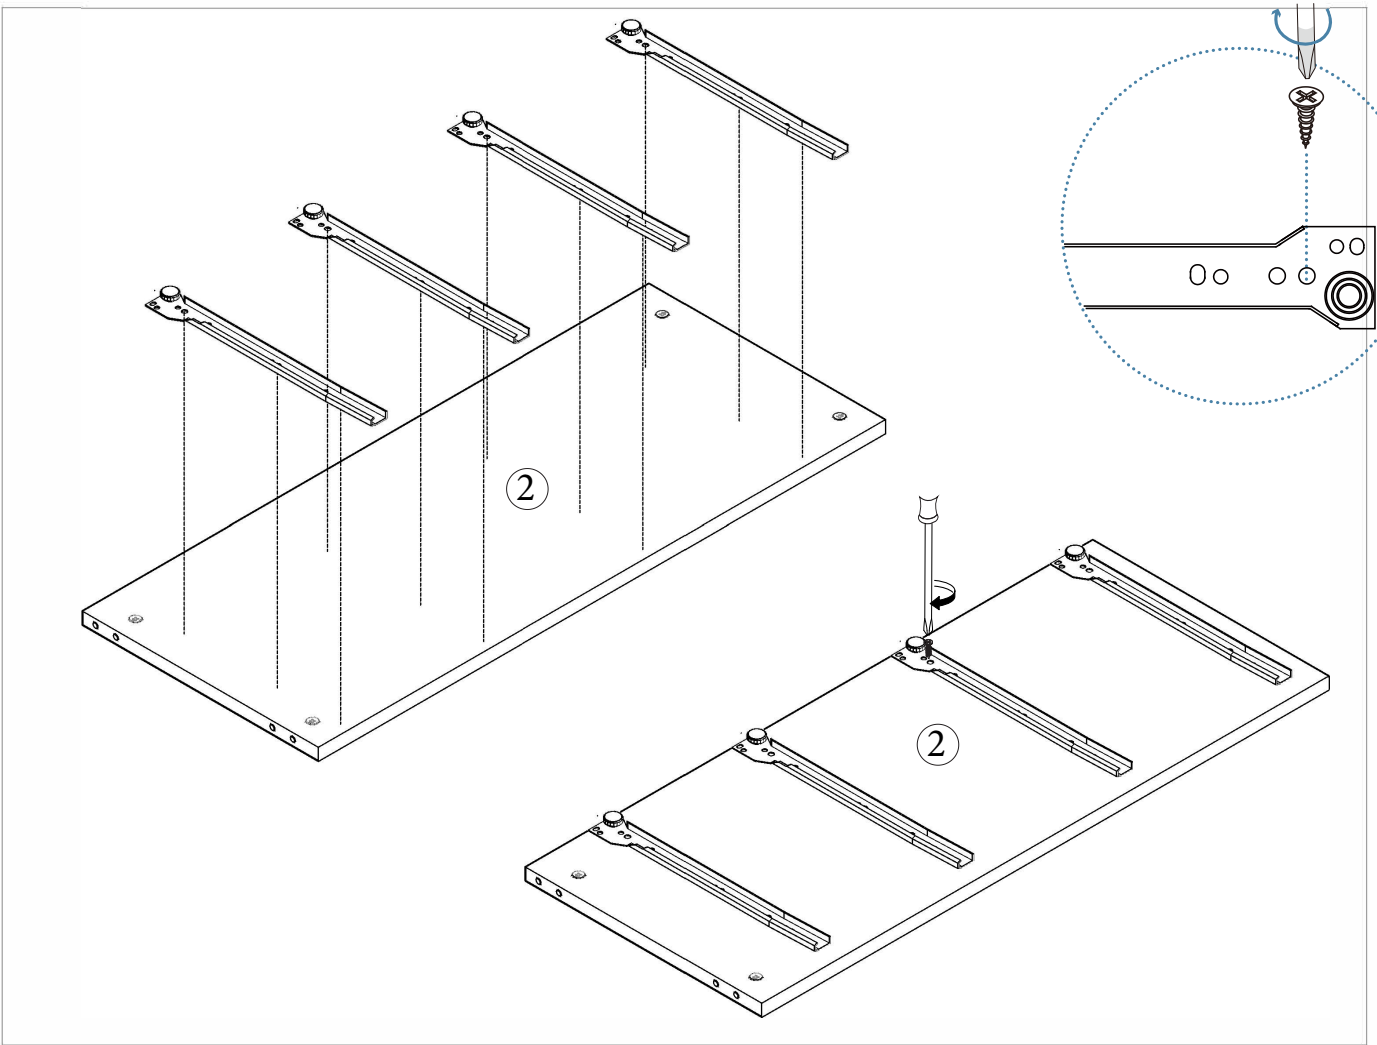

i GP028-0119,4

73 x 44 x 96cm

1

2

3

4

5

6

7

8

9

10

x 2

11

12

13

14

Carefully insert the drawers into the unit by gently guiding the runners into the tracks.