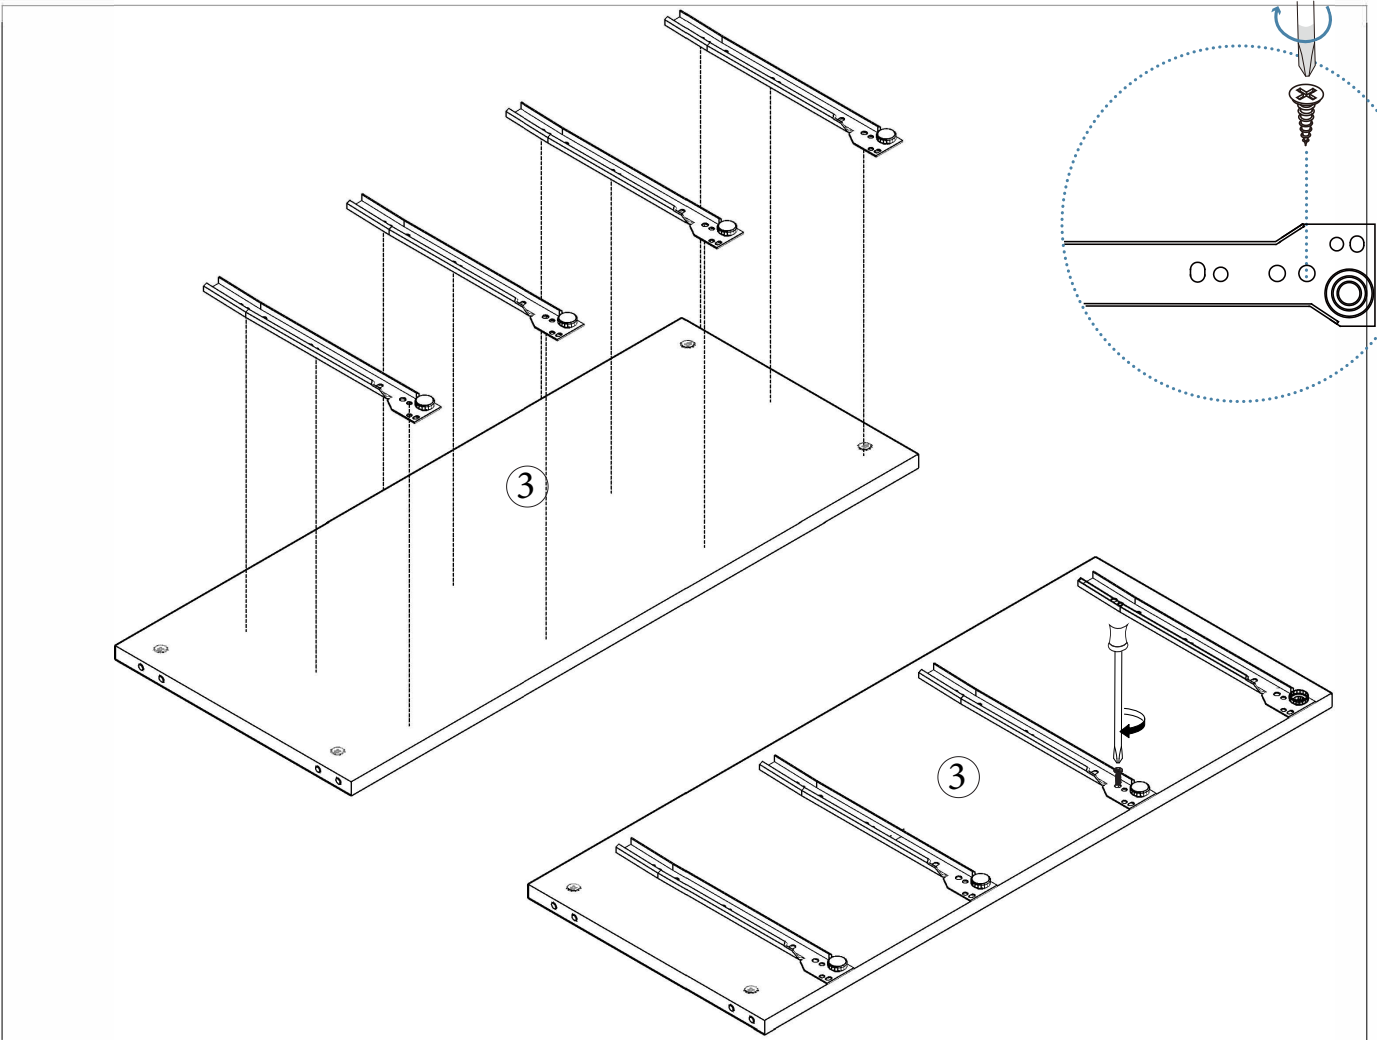

i GP028-0119,4

73 x 44 x 96cm

1

2

3

4

5

6

7

8

9

10

x 2

11

12

13

14

Carefully insert the drawers into the unit by gently guiding the runners into the tracks.