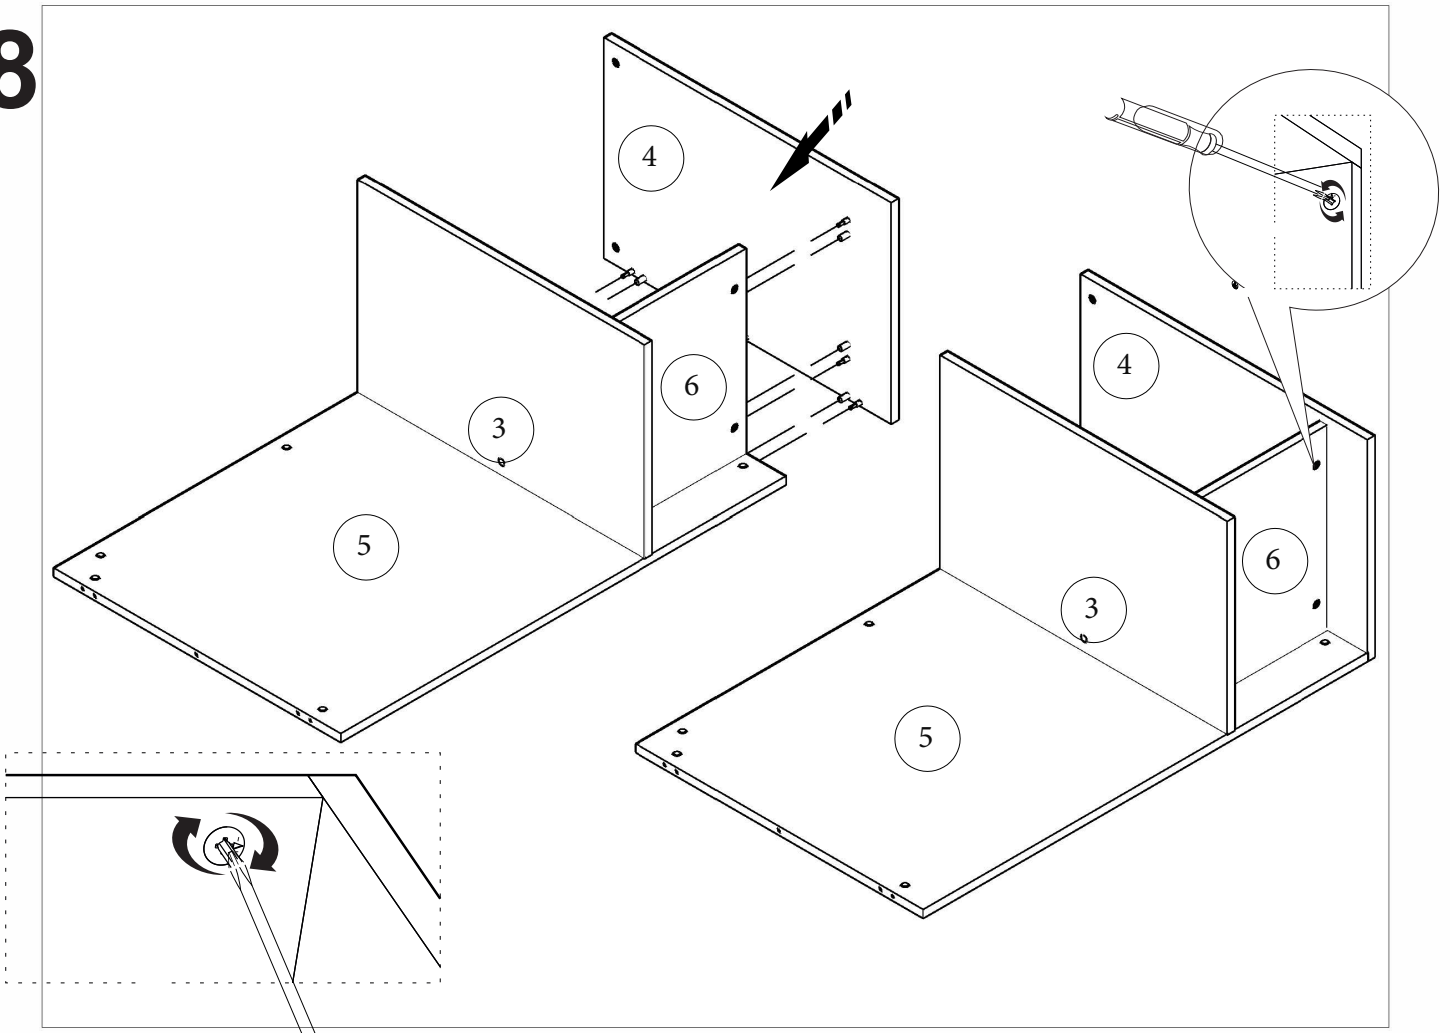

i GP028-0141,1

140 x 50 x 101,8cm

3

4

5

6

7

8

17

18

19

20

23

Carefully insert the drawers into the unit by gently guiding the runners into the tracks.