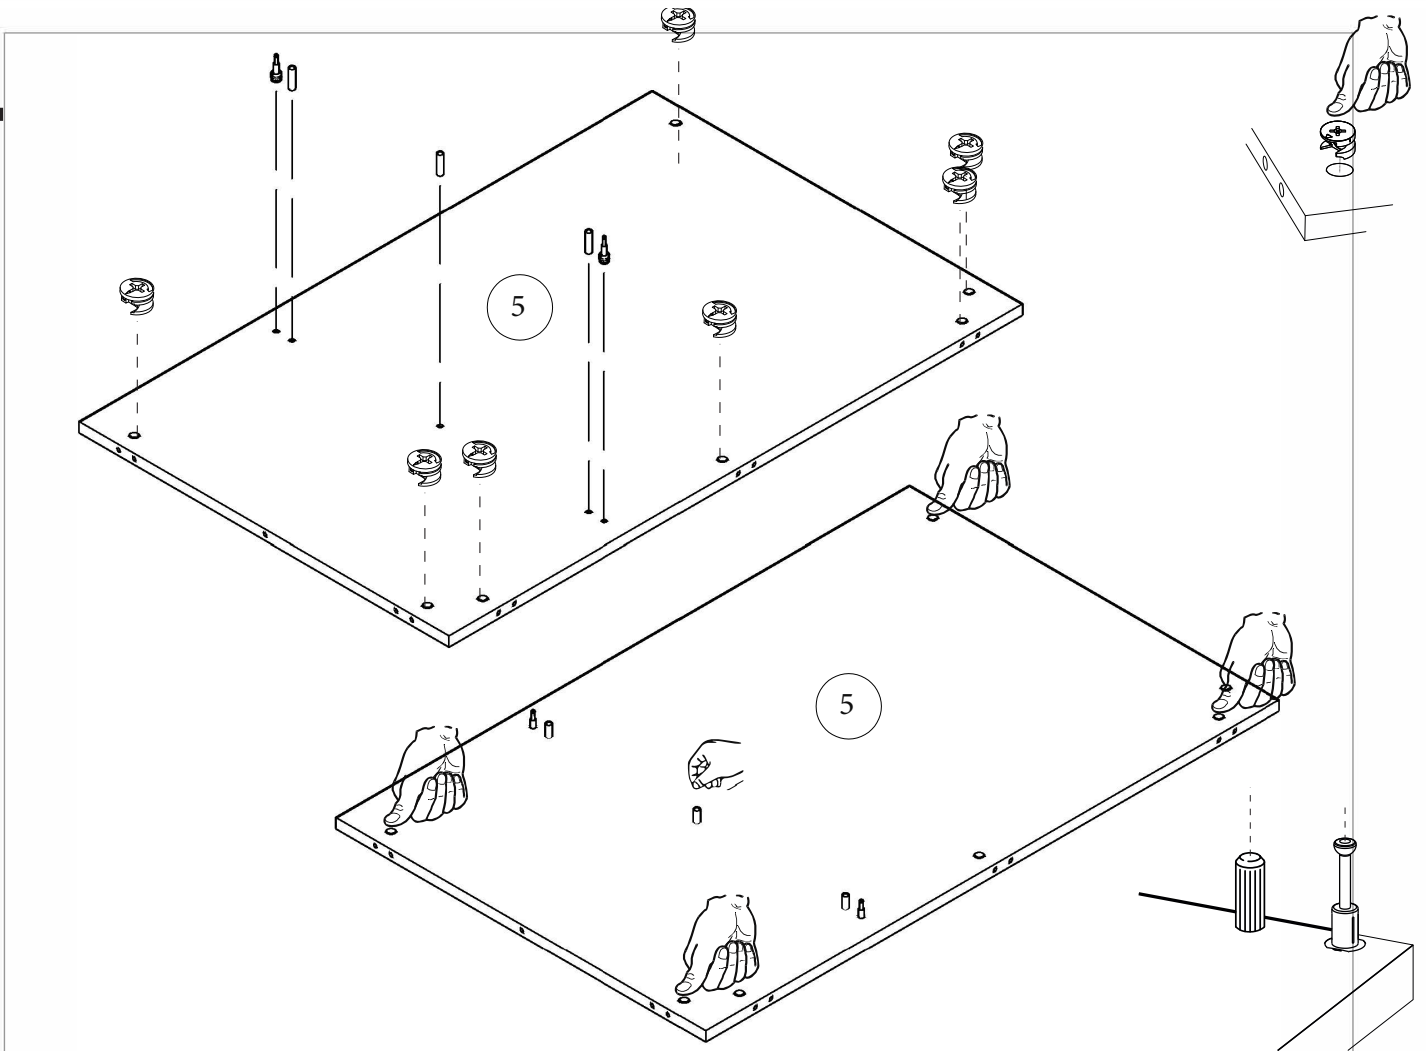

i GP028-0141,1

140 x 50 x 101,8cm

3

4

5

6

7

8

17

18

19

20

23

Carefully insert the drawers into the unit by gently guiding the runners into the tracks.