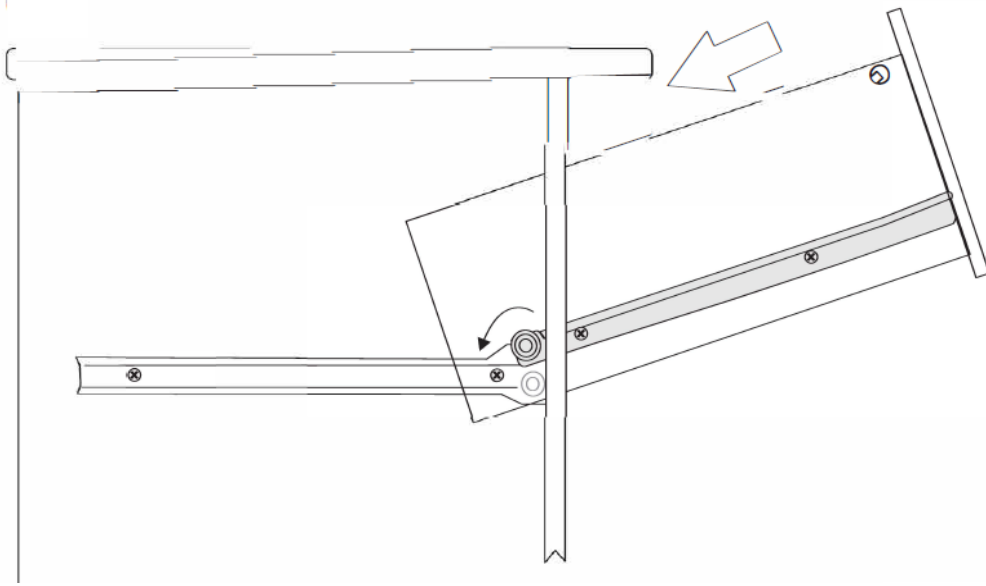

i GP028-0141,1

140 x 50 x 101,8cm

3

4

5

6

7

8

17

18

19

20

23

Carefully insert the drawers into the unit by gently guiding the runners into the tracks.