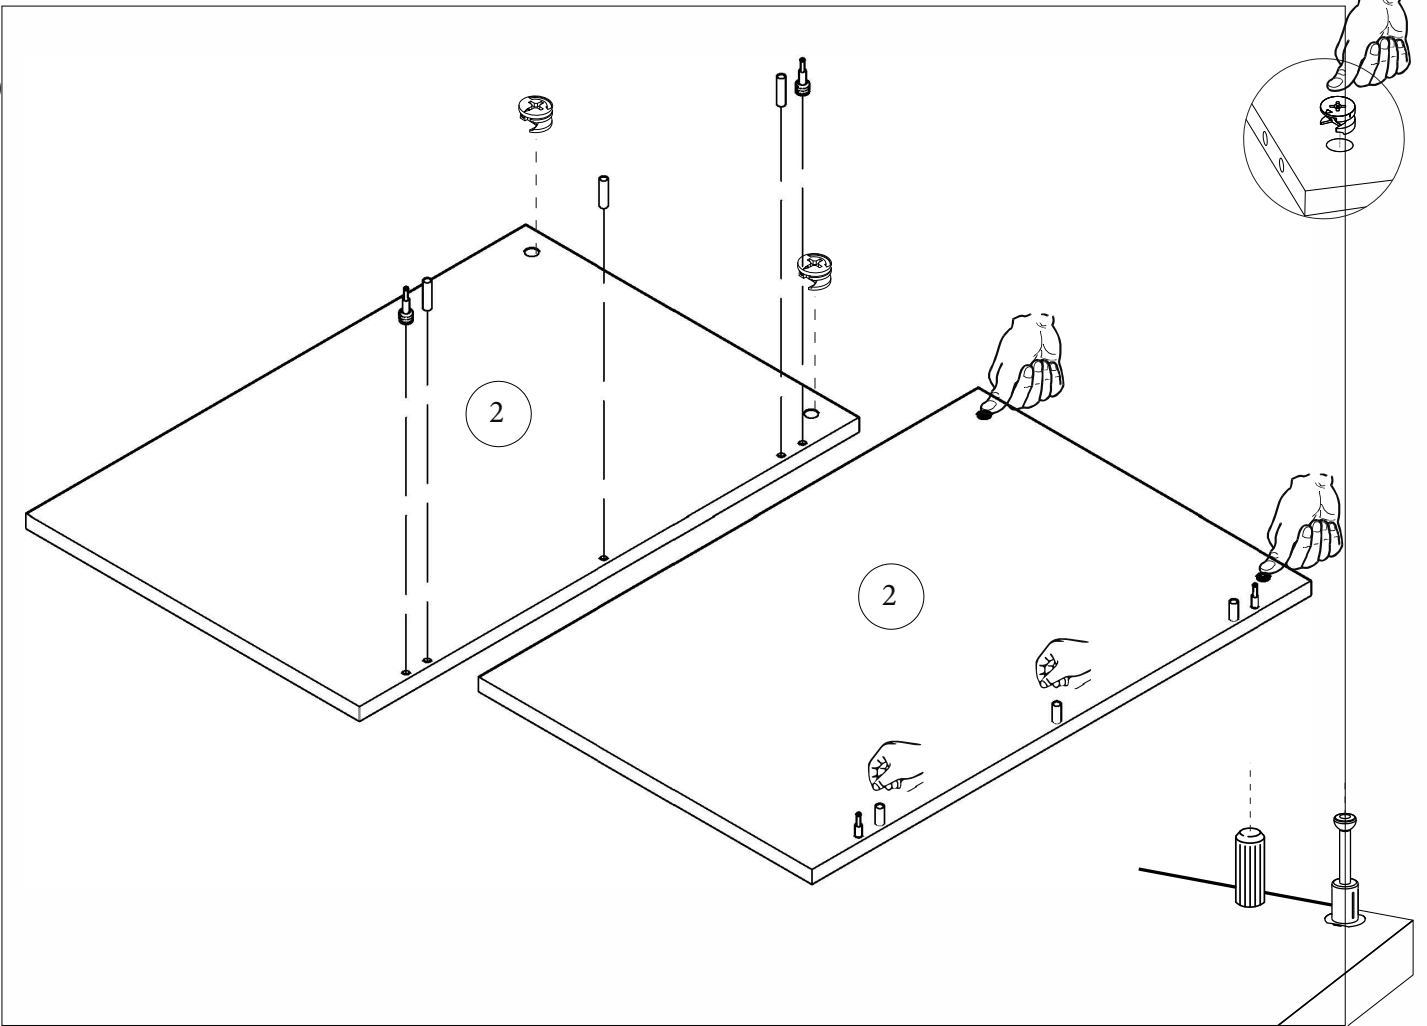

i GP028-0141,1

140 x 50 x 101,8cm

3

4

5

6

7

8

17

18

19

20

23

Carefully insert the drawers into the unit by gently guiding the runners into the tracks.