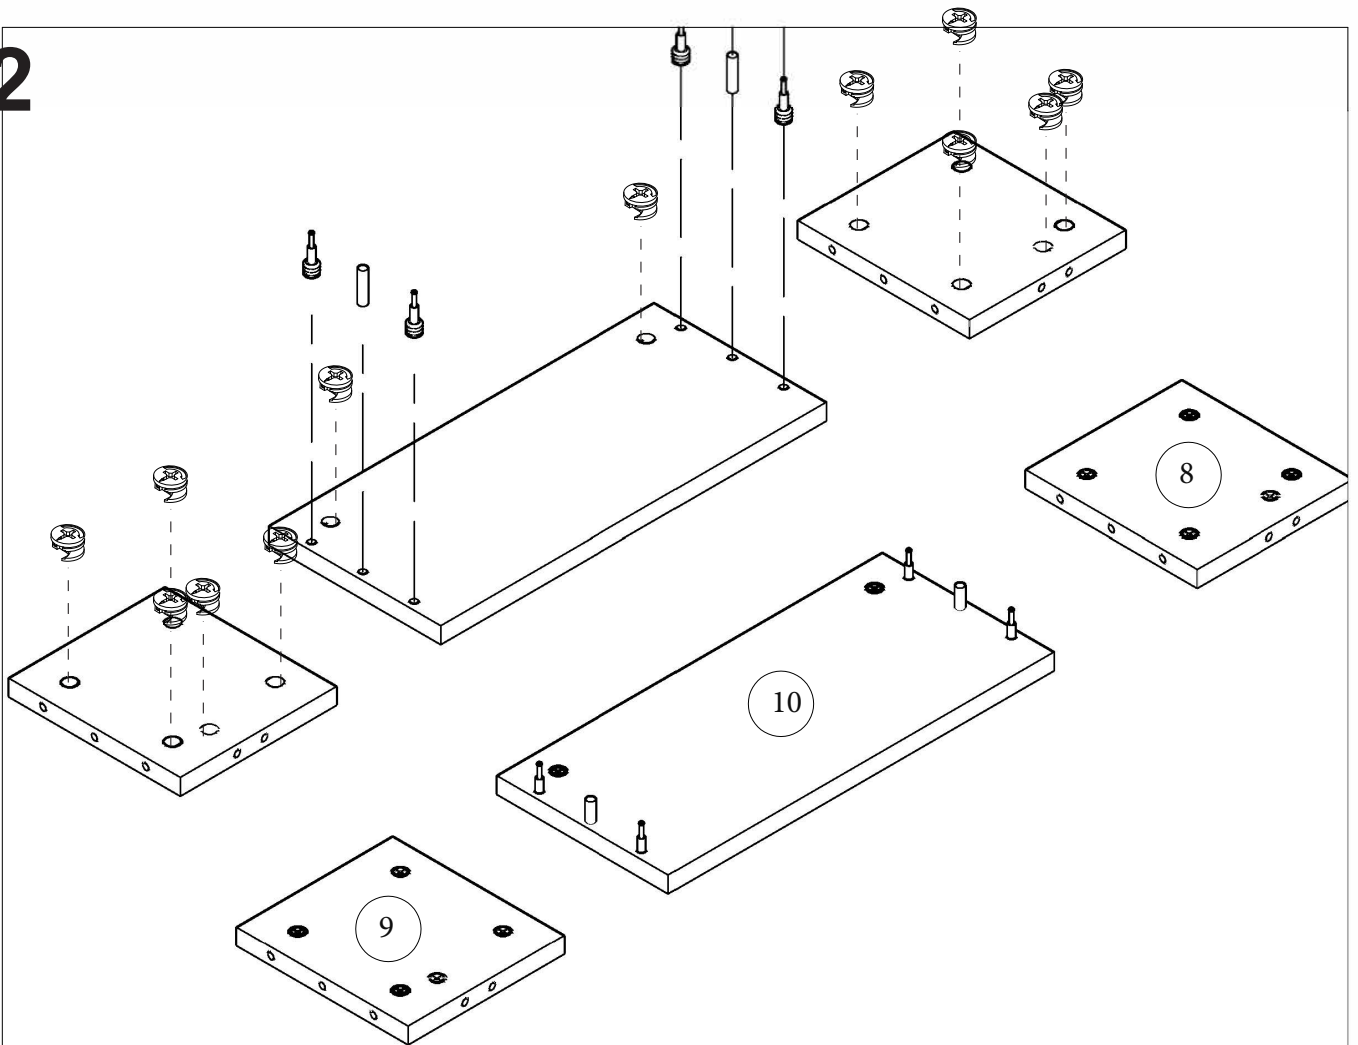

i GP028-0141,1

140 x 50 x 101,8cm

3

4

5

6

7

8

9

10

11

12

13

14

15

16

17

18

19

20

23

Carefully insert the drawers into the unit by gently guiding the runners into the tracks.