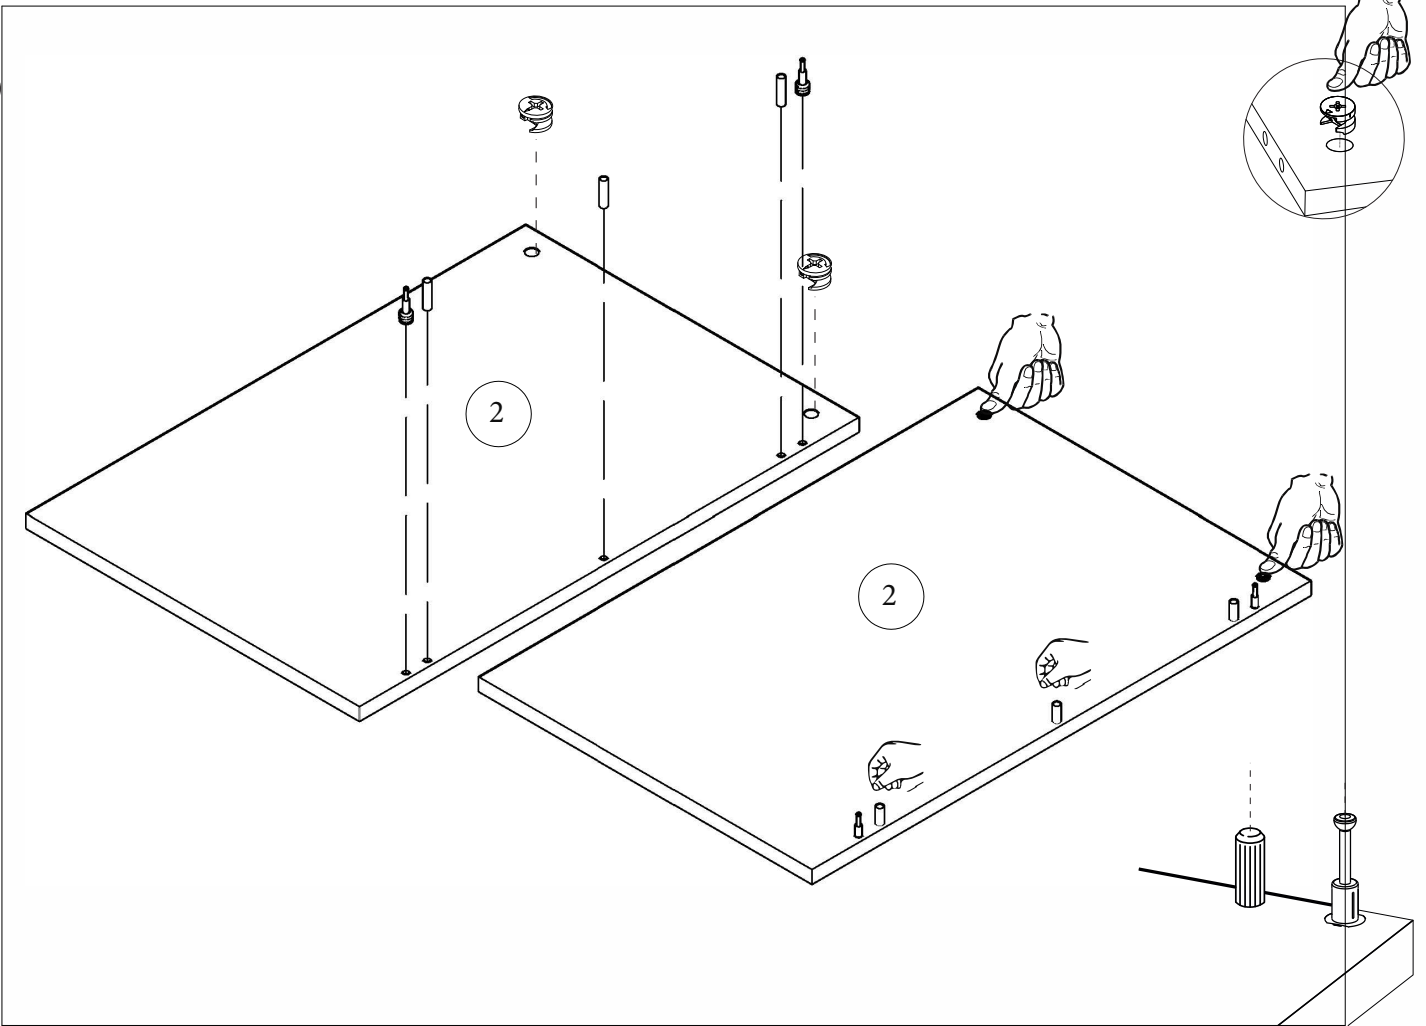

i GP028-0141,2

140 x 50 x 101,8cm

3

4

5

6

7

8

17

18

19

20

Left

Right

23

Carefully insert the drawers into the unit by gently guiding the runners into the tracks.