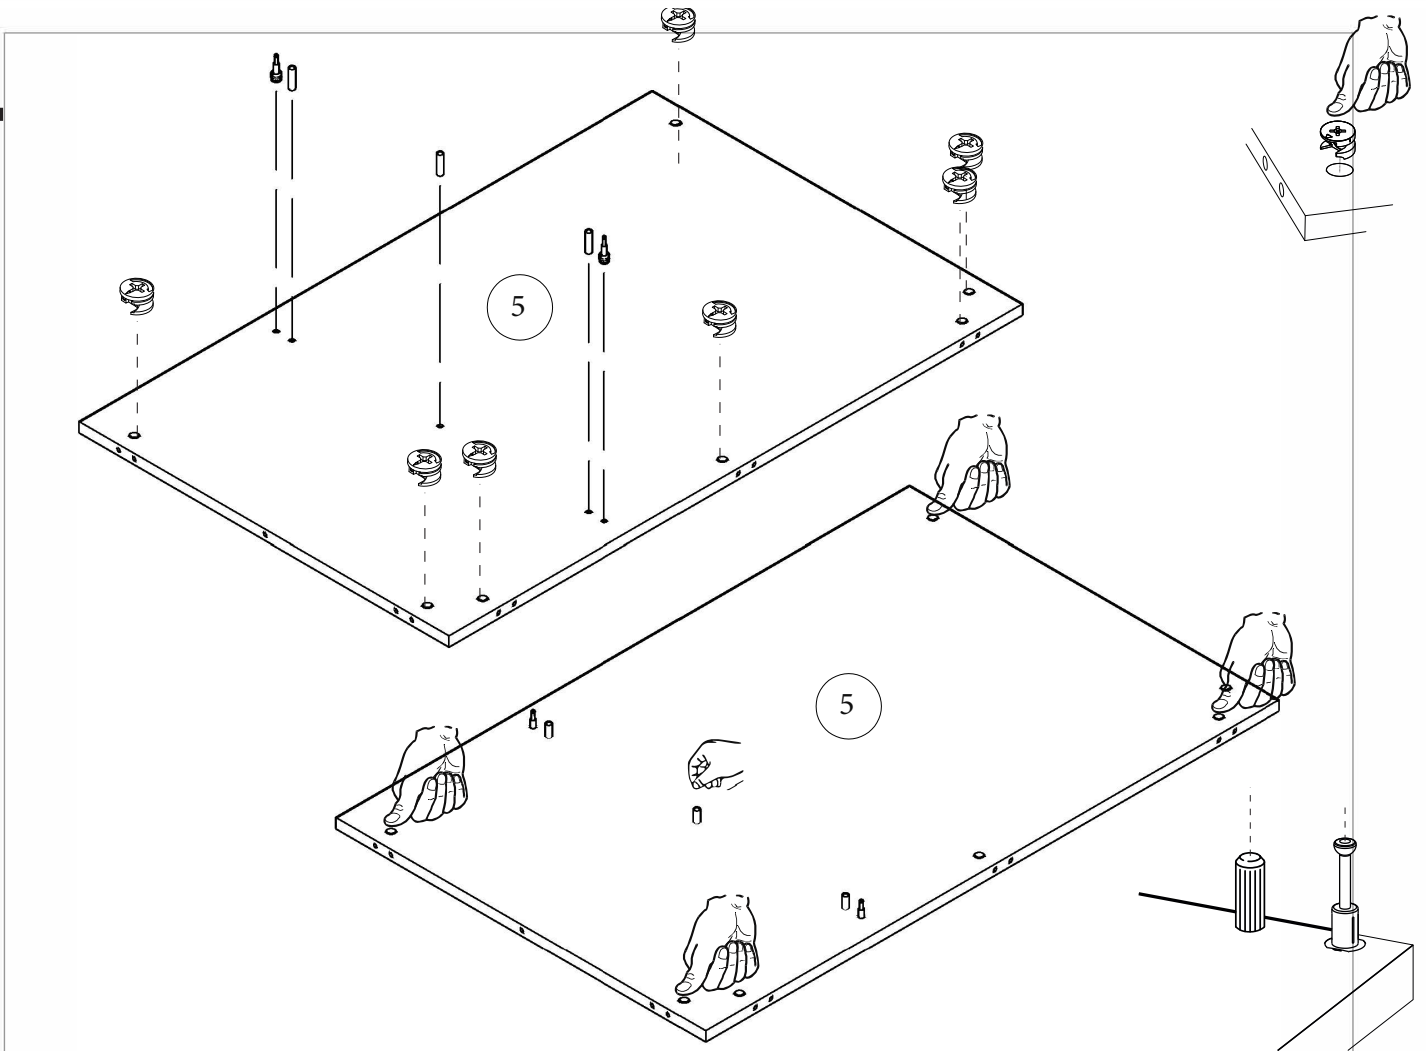

i GP028-0141,2

140 x 50 x 101,8cm

3

4

5

6

7

8

17

18

19

20

Left

Right

23

Carefully insert the drawers into the unit by gently guiding the runners into the tracks.