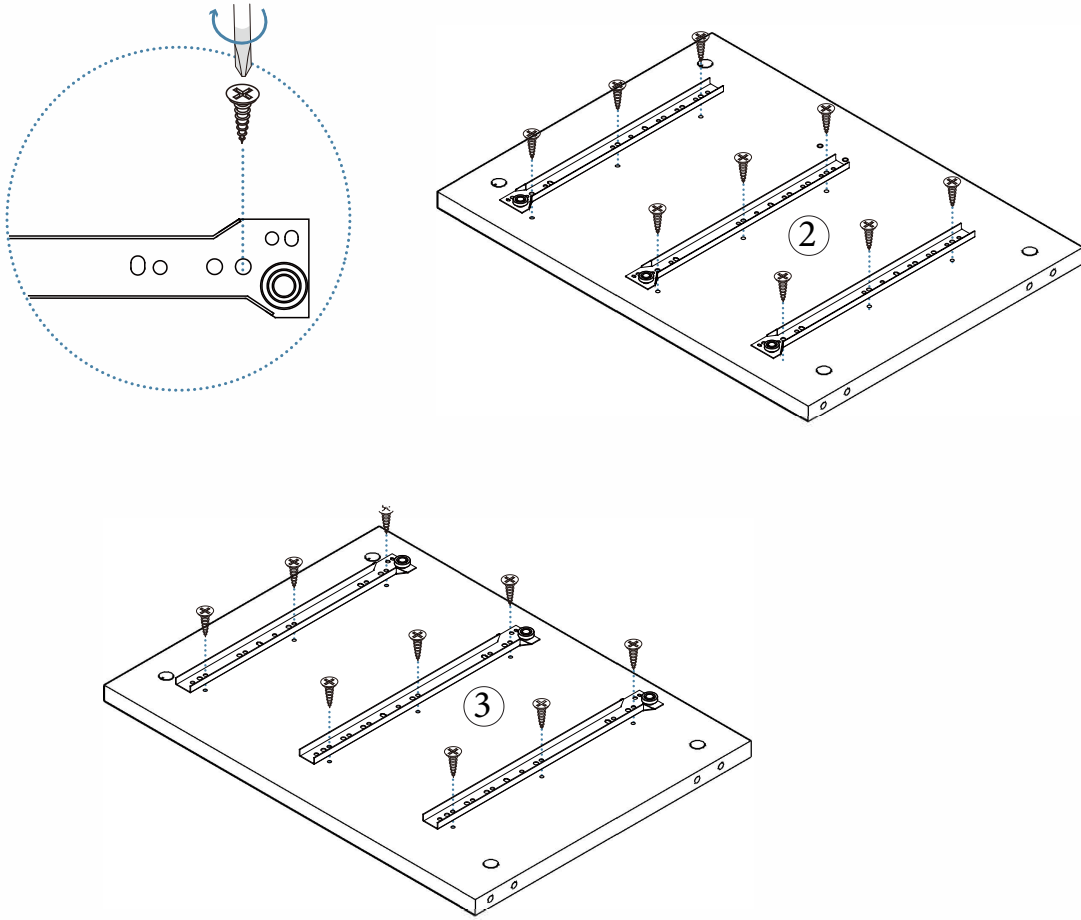

i GP028-0149,2

39 x40 x 57cm

1

2

3

4

5

6

15

Carefully insert the drawers into the unit by gently guiding the runners into the tracks.