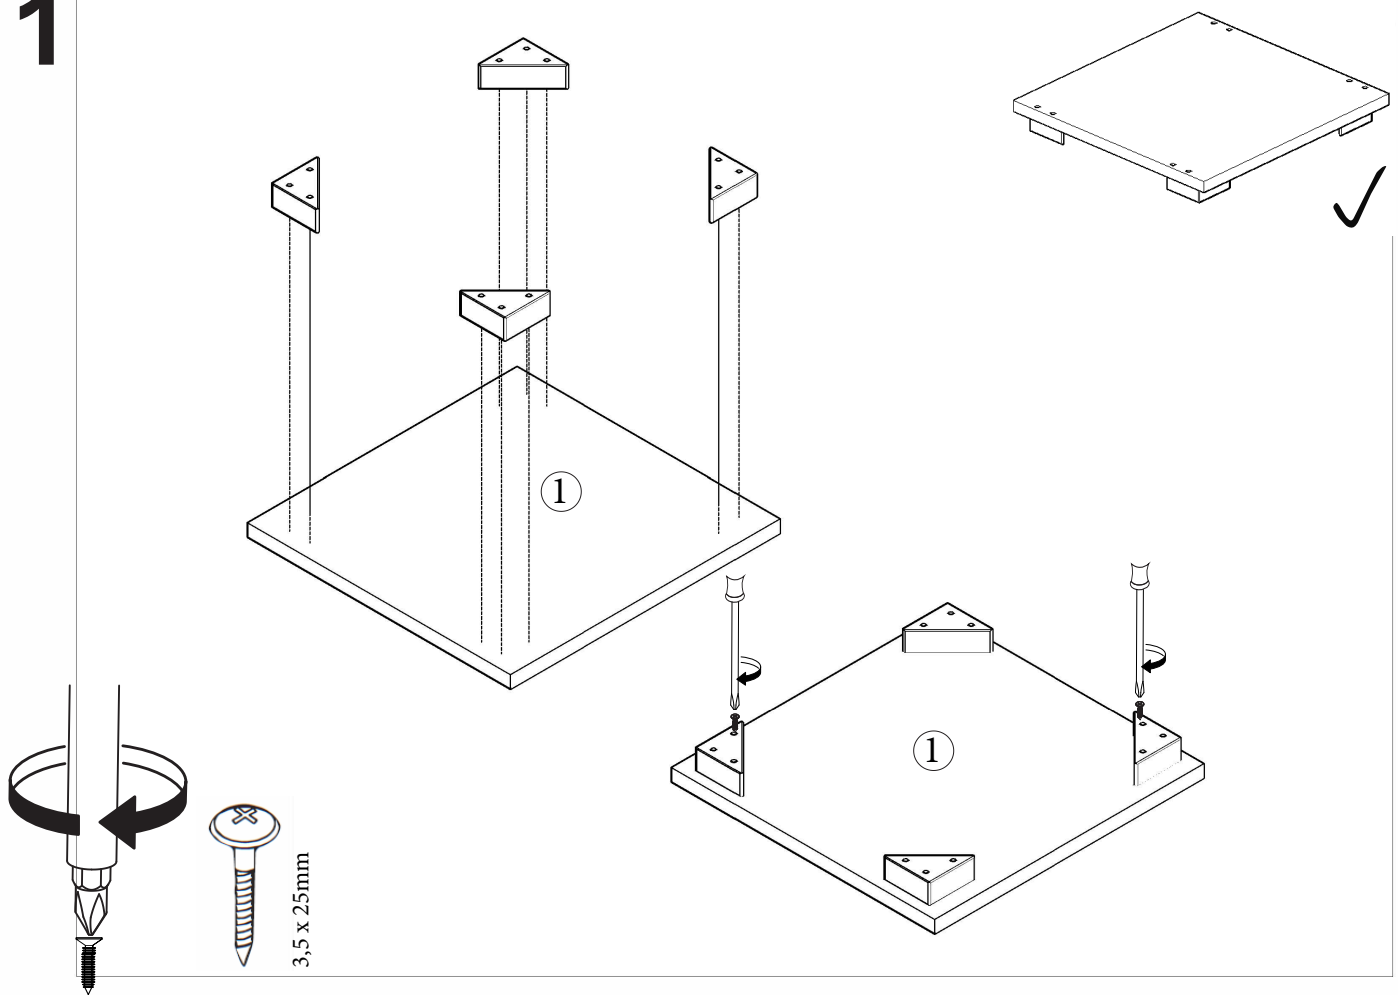

i GP028-0149,2

39 x40 x 57cm

1

2

3

4

5

6

15

Carefully insert the drawers into the unit by gently guiding the runners into the tracks.