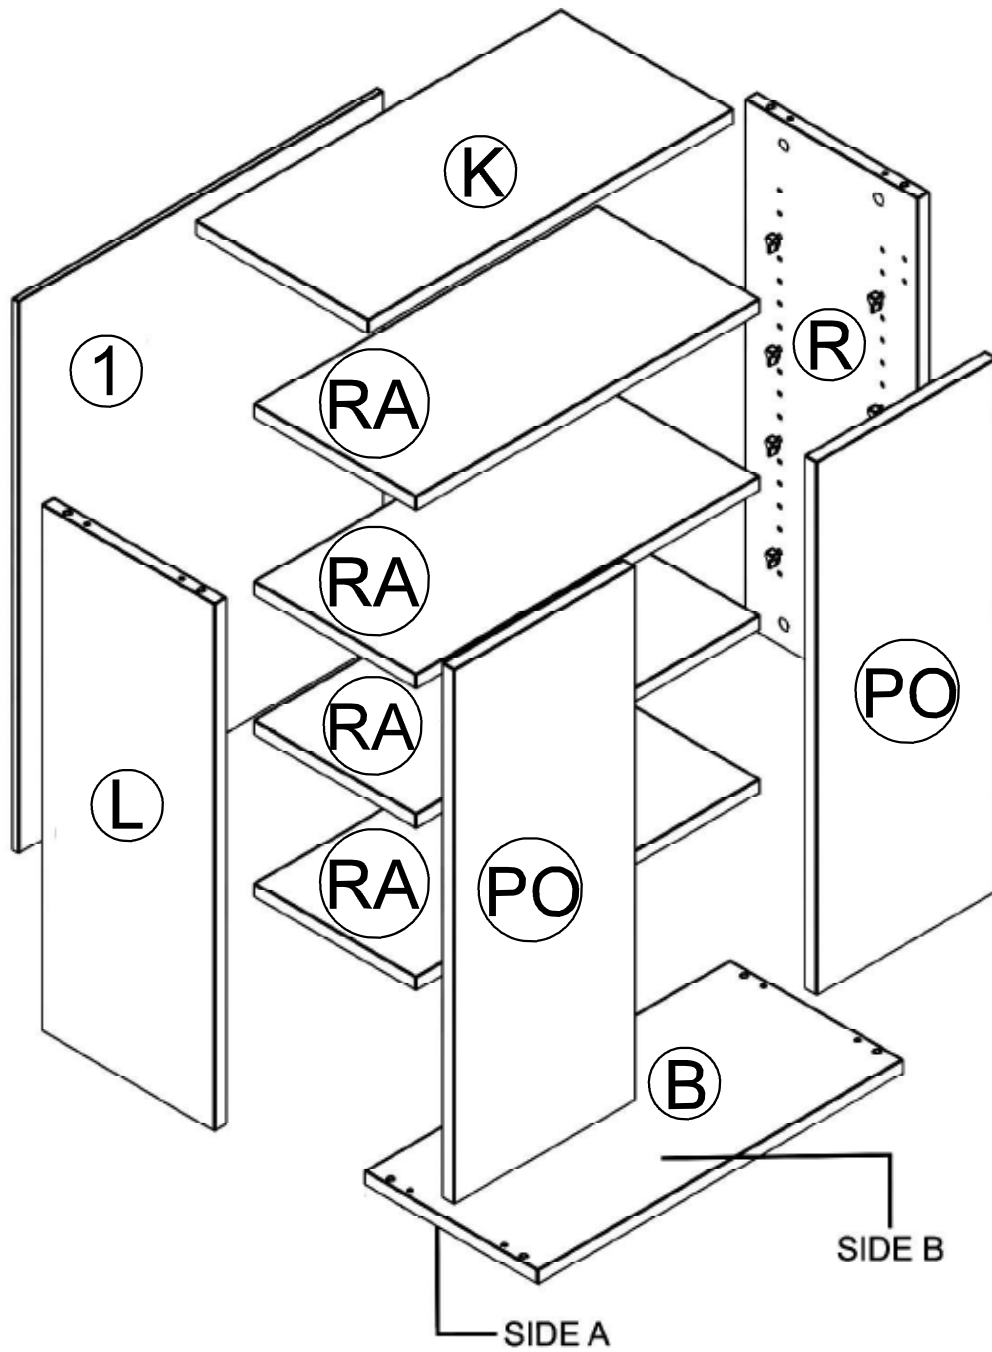

i GP035-0025,5

60 x 33 x 81cm

5

6

x2

7

8

9

10

11

12

PLASTIC COVER CAPS FOR SCREWS