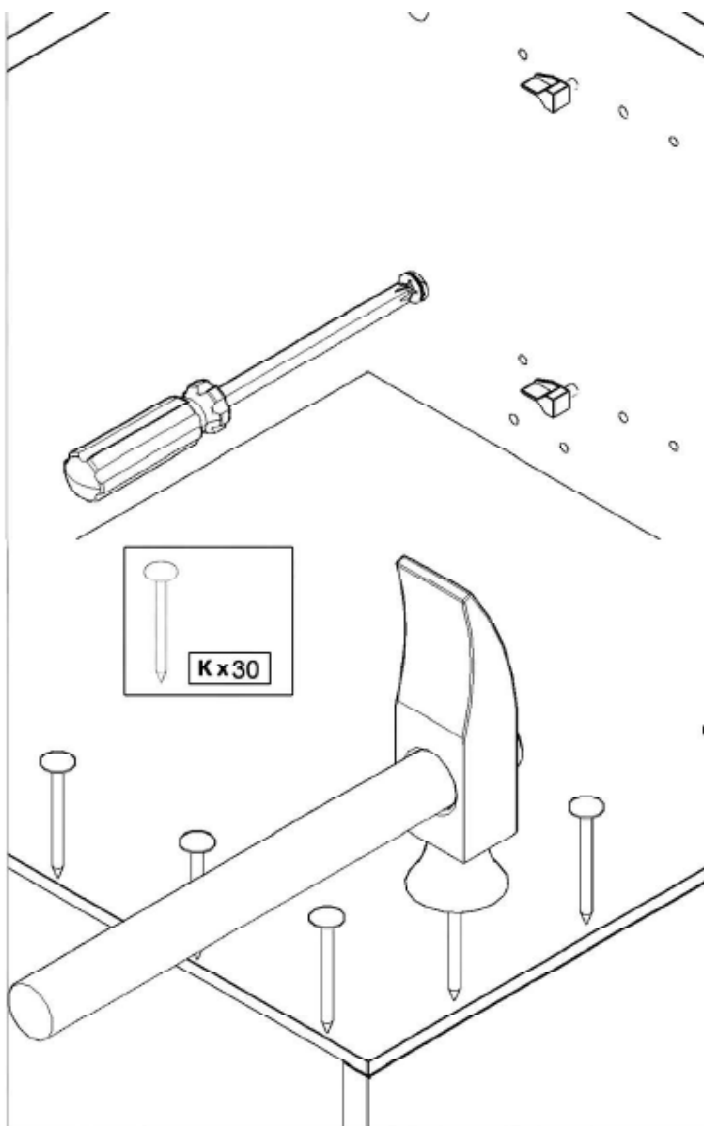

i GP035-0025,5

60 x 33 x 81cm

5

6

x2

7

8

9

10

11

12

PLASTIC COVER CAPS FOR SCREWS