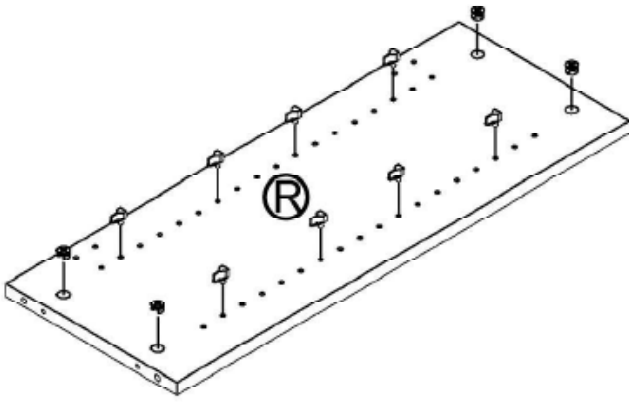

i GP035-0025,5

60 x 33 x 81cm

5

6

x2

7

8

9

10

11

12

PLASTIC COVER CAPS FOR SCREWS