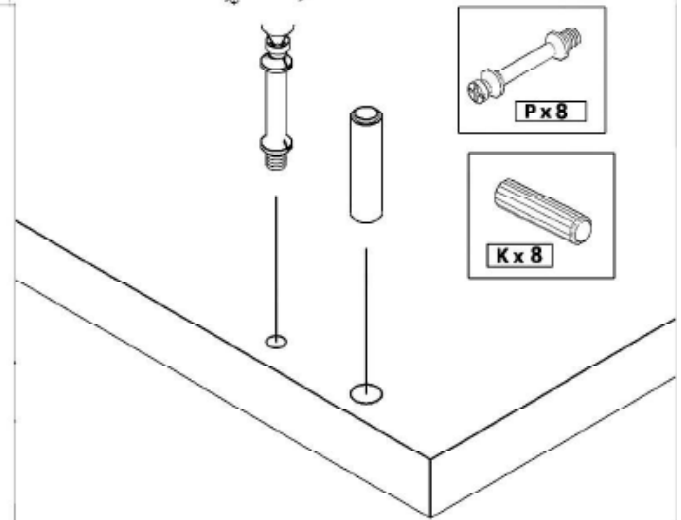

i GP035-0025,5

60 x 33 x 81cm

5

6

x2

7

8

9

10

11

12

PLASTIC COVER CAPS FOR SCREWS