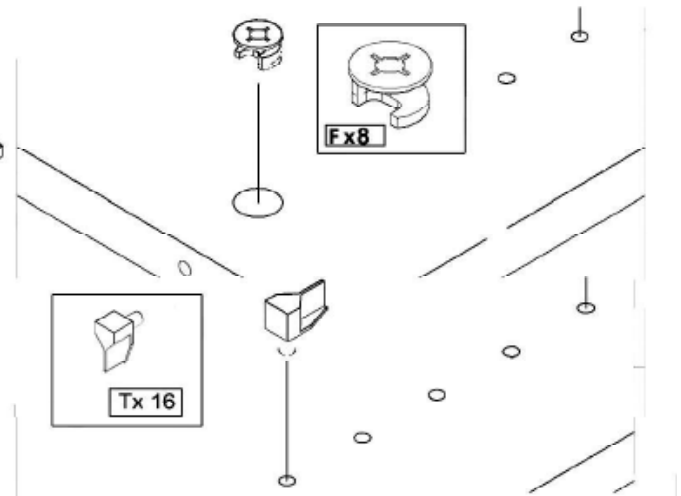

i GP035-0025,5

60 x 33 x 81cm

5

6

x2

7

8

9

10

11

12

PLASTIC COVER CAPS FOR SCREWS