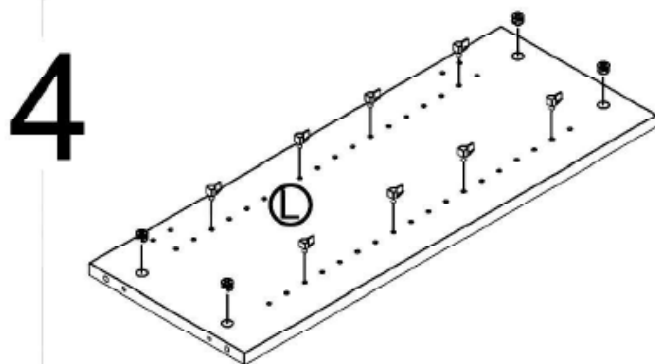

i GP035-0025,5

60 x 33 x 81cm

5

6

x2

7

8

9

10

11

12

PLASTIC COVER CAPS FOR SCREWS