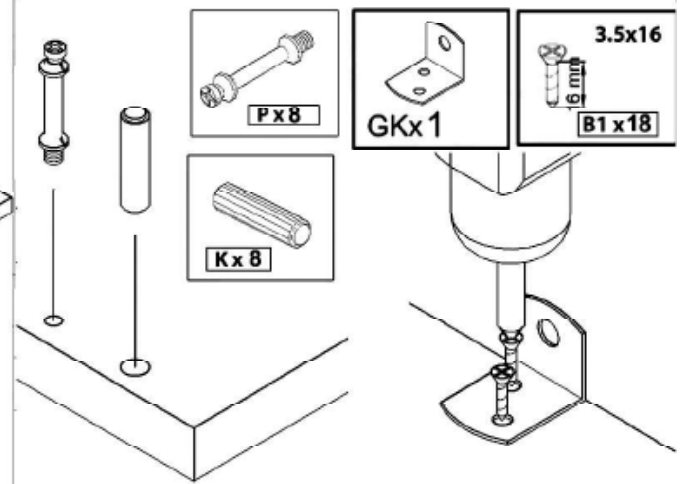

i GP035-0025,5

60 x 33 x 81cm

5

6

x2

7

8

9

10

11

12

PLASTIC COVER CAPS FOR SCREWS