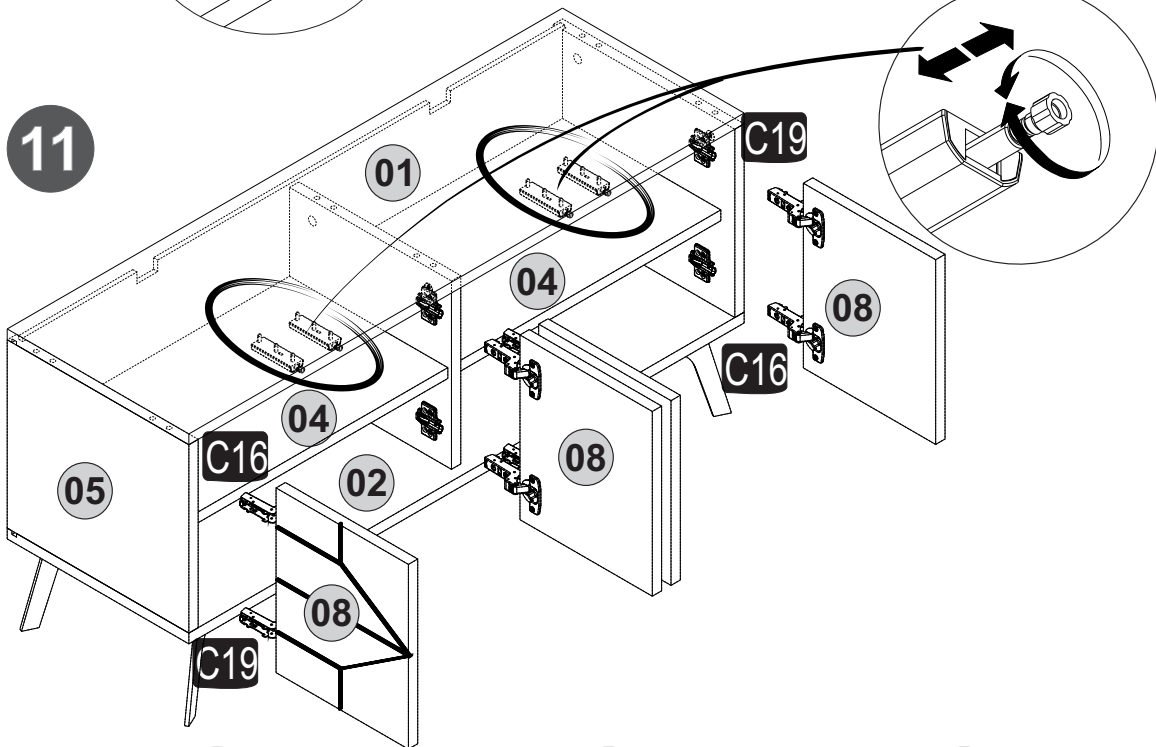

i GP037-0211,2

107 x 35 x 55cm

Follow the installation steps in the order as shown.  Position the parts as shown in the installation guide steps.

HARDWARE LIST

A04 Ø8x30 6x 	A22 Minifix k18 6x 	A23 Minifix M10 6x 	A06 18mm C1-12x 2x 	A87 15x90x30 2x 
A12 Allen 1x 	A69 P.D. 15x 	A16 DbØ8 2x 	A17 4x50 2x 	A18 3,5x18 56x 
A48 Raf Pimi 8x 	A25 ARK.PL 4x 	C16 sdb(S) 2x 	C19 sdbF(S) 2x 	C20 Mtk(S) 8x 
Z72 PA 4x 	B15 15 (black)mm 15x 	A80 bas ac 4x 	C18 YdbF(S) 2x 	C15 Ydb(S) 2x 
Z98 AMA 150mm 1x 	Matress 1060x340x50 1x 			A13 50mm 6x 

4

5

6

7

8

9

10
x2

11