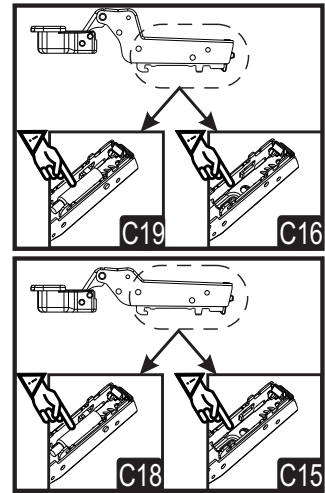

i GP037-0211,2

107 x 35 x 55cm

Follow the installation steps in the order as shown.  Position the parts as shown in the installation guide steps.

HARDWARE LIST

A04 Ø8x30 6x 	A22 Minifix k18 6x 	A23 Minifix M10 6x 	A06 18mm C1-12x 2x 	A87 15x90x30 2x 
A12 Allen 1x 	A69 P.D. 15x 	A16 DbØ8 2x 	A17 4x50 2x 	A18 3,5x18 56x 
A48 Raf Pimi 8x 	A25 ARK.PL 4x 	C16 sdb(S) 2x 	C19 sdbF(S) 2x 	C20 Mtk(S) 8x 
Z72 PA 4x 	B15 15 (black)mm 15x 	A80 bas ac 4x 	C18 YdbF(S) 2x 	C15 Ydb(S) 2x 
Z98 AMA 150mm 1x 	Matress 1060x340x50 1x 			A13 50mm 6x 

4

5

6

7

8

9

10
x2

11