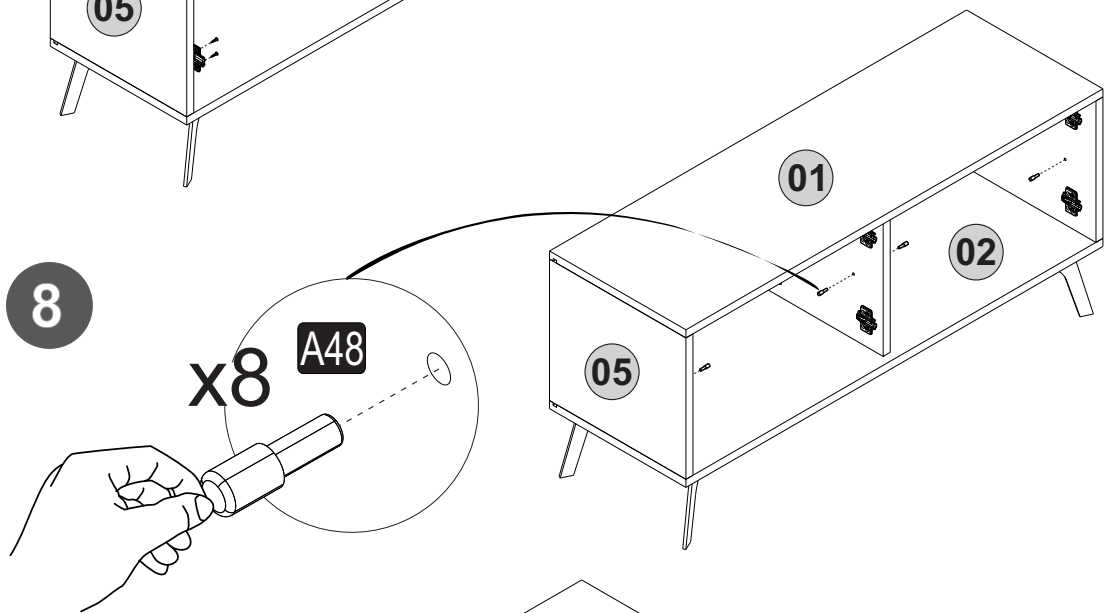

i GP037-0211,2

107 x 35 x 55cm

Follow the installation steps in the order as shown.  Position the parts as shown in the installation guide steps.

HARDWARE LIST

A04 Ø8x30 6x 	A22 Minifix k18 6x 	A23 Minifix M10 6x 	A06 18mm C1-12x 2x 	A87 15x90x30 2x 
A12 Allen 1x 	A69 P.D. 15x 	A16 DbØ8 2x 	A17 4x50 2x 	A18 3,5x18 56x 
A48 Raf Pimi 8x 	A25 ARK.PL 4x 	C16 sdb(S) 2x 	C19 sdbF(S) 2x 	C20 Mtk(S) 8x 
Z72 PA 4x 	B15 15 (black)mm 15x 	A80 bas ac 4x 	C18 YdbF(S) 2x 	C15 Ydb(S) 2x 
Z98 AMA 150mm 1x 	Matress 1060x340x50 1x 			A13 50mm 6x 

4

5

6

7

8

9

10
x2

11