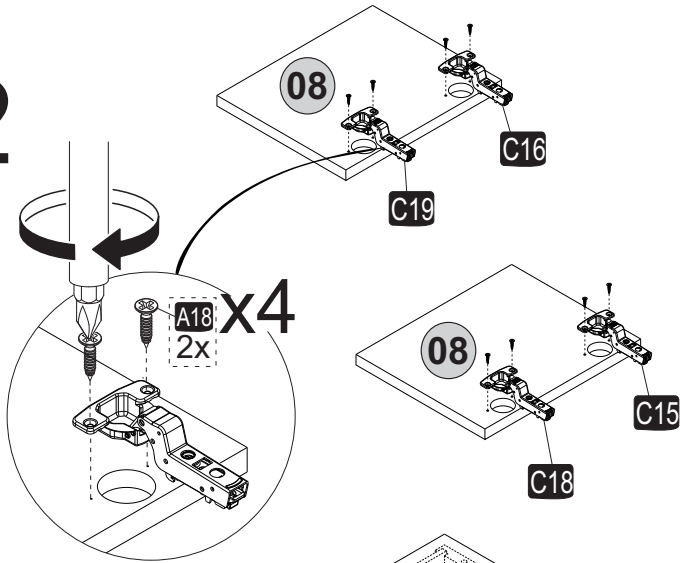

i GP037-0211,2

107 x 35 x 55cm

Follow the installation steps in the order as shown.  Position the parts as shown in the installation guide steps.

HARDWARE LIST

A04 Ø8x30 6x 	A22 Minifix k18 6x 	A23 Minifix M10 6x 	A06 18mm C1-12x 2x 	A87 15x90x30 2x 
A12 Allen 1x 	A69 P.D. 15x 	A16 DbØ8 2x 	A17 4x50 2x 	A18 3,5x18 56x 
A48 Raf Pimi 8x 	A25 ARK.PL 4x 	C16 sdb(S) 2x 	C19 sdbF(S) 2x 	C20 Mtk(S) 8x 
Z72 PA 4x 	B15 15 (black)mm 15x 	A80 bas ac 4x 	C18 YdbF(S) 2x 	C15 Ydb(S) 2x 
Z98 AMA 150mm 1x 	Matress 1060x340x50 1x 			A13 50mm 6x 

4

5

6

7

8

9

10
x2

11