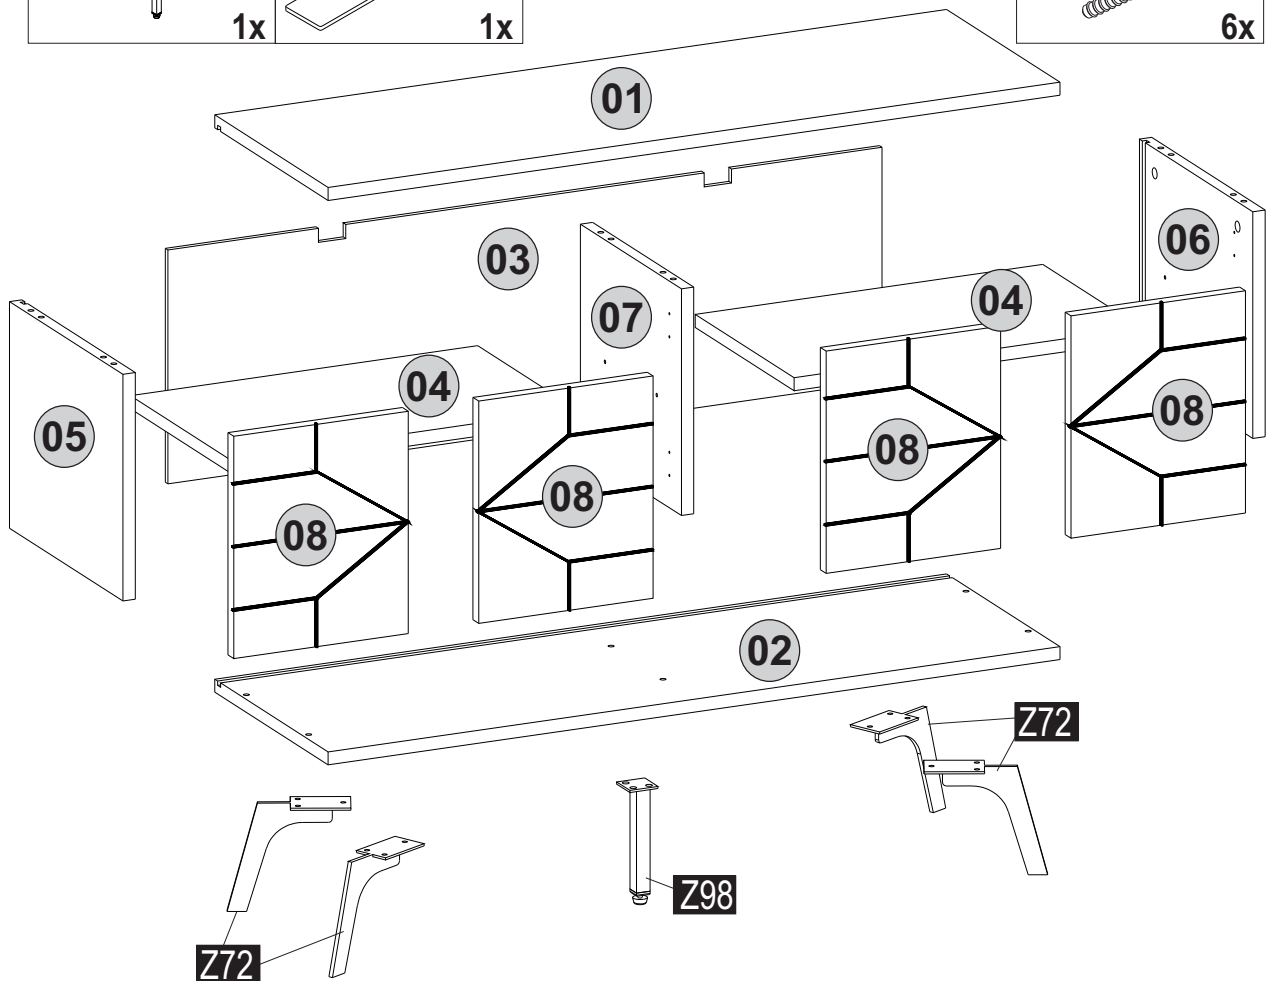

i GP037-0211,2

107 x 35 x 55cm

Follow the installation steps in the order as shown.  Position the parts as shown in the installation guide steps.

HARDWARE LIST

A04 Ø8x30 6x 	A22 Minifix k18 6x 	A23 Minifix M10 6x 	A06 18mm C1-12x 2x 	A87 15x90x30 2x 
A12 Allen 1x 	A69 P.D. 15x 	A16 DbØ8 2x 	A17 4x50 2x 	A18 3,5x18 56x 
A48 Raf Pimi 8x 	A25 ARK.PL 4x 	C16 sdb(S) 2x 	C19 sdbF(S) 2x 	C20 Mtk(S) 8x 
Z72 PA 4x 	B15 15 (black)mm 15x 	A80 bas ac 4x 	C18 YdbF(S) 2x 	C15 Ydb(S) 2x 
Z98 AMA 150mm 1x 	Matress 1060x340x50 1x 			A13 50mm 6x 

4

5

6

7

8

9

10
x2

11

12

13

14