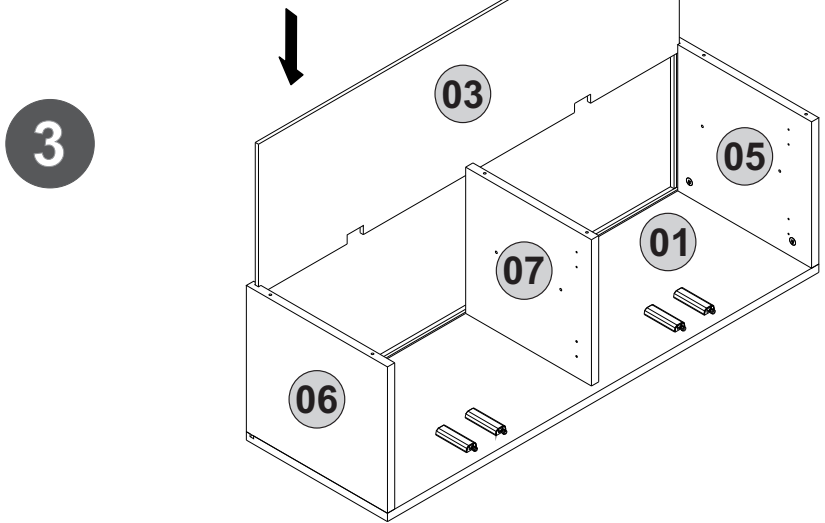

i GP037-0211,2

107 x 35 x 55cm

Follow the installation steps in the order as shown.  Position the parts as shown in the installation guide steps.

HARDWARE LIST

A04 Ø8x30 6x 	A22 Minifix k18 6x 	A23 Minifix M10 6x 	A06 18mm C1-12x 2x 	A87 15x90x30 2x 
A12 Allen 1x 	A69 P.D. 15x 	A16 DbØ8 2x 	A17 4x50 2x 	A18 3,5x18 56x 
A48 Raf Pimi 8x 	A25 ARK.PL 4x 	C16 sdb(S) 2x 	C19 sdbF(S) 2x 	C20 Mtk(S) 8x 
Z72 PA 4x 	B15 15 (black)mm 15x 	A80 bas ac 4x 	C18 YdbF(S) 2x 	C15 Ydb(S) 2x 
Z98 AMA 150mm 1x 	Matress 1060x340x50 1x 			A13 50mm 6x 

4

5

6

7

8

9

10
x2

11