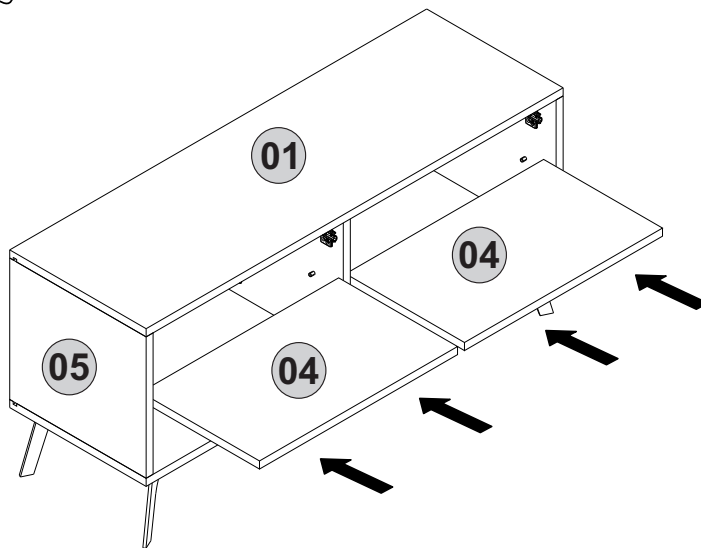

i GP037-0211,2

107 x 35 x 55cm

Follow the installation steps in the order as shown.  Position the parts as shown in the installation guide steps.

HARDWARE LIST

A04 Ø8x30 6x 	A22 Minifix k18 6x 	A23 Minifix M10 6x 	A06 18mm C1-12x 2x 	A87 15x90x30 2x 
A12 Allen 1x 	A69 P.D. 15x 	A16 DbØ8 2x 	A17 4x50 2x 	A18 3,5x18 56x 
A48 Raf Pimi 8x 	A25 ARK.PL 4x 	C16 sdb(S) 2x 	C19 sdbF(S) 2x 	C20 Mtk(S) 8x 
Z72 PA 4x 	B15 15 (black)mm 15x 	A80 bas ac 4x 	C18 YdbF(S) 2x 	C15 Ydb(S) 2x 
Z98 AMA 150mm 1x 	Matress 1060x340x50 1x 			A13 50mm 6x 

4

5

6

7

8

9

10
x2

11