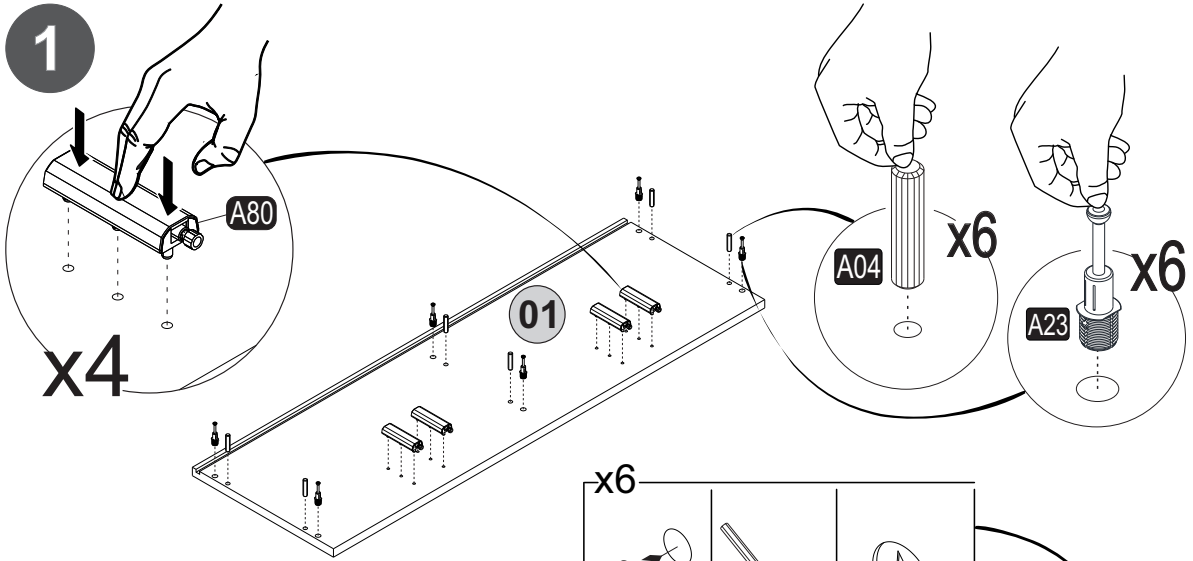

i GP037-0211,2

107 x 35 x 55cm

Follow the installation steps in the order as shown.  Position the parts as shown in the installation guide steps.

HARDWARE LIST

A04 Ø8x30 6x 	A22 Minifix k18 6x 	A23 Minifix M10 6x 	A06 18mm C1-12x 2x 	A87 15x90x30 2x 
A12 Allen 1x 	A69 P.D. 15x 	A16 DbØ8 2x 	A17 4x50 2x 	A18 3,5x18 56x 
A48 Raf Pimi 8x 	A25 ARK.PL 4x 	C16 sdb(S) 2x 	C19 sdbF(S) 2x 	C20 Mtk(S) 8x 
Z72 PA 4x 	B15 15 (black)mm 15x 	A80 bas ac 4x 	C18 YdbF(S) 2x 	C15 Ydb(S) 2x 
Z98 AMA 150mm 1x 	Matress 1060x340x50 1x 			A13 50mm 6x 