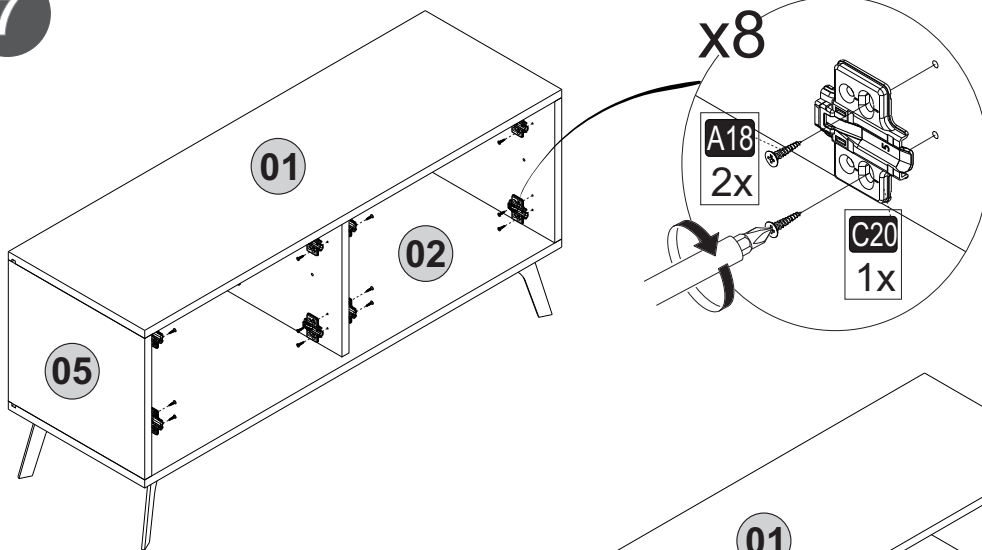

i GP037-0211,2

107 x 35 x 55cm

Follow the installation steps in the order as shown.  Position the parts as shown in the installation guide steps.

HARDWARE LIST

A04 Ø8x30 6x 	A22 Minifix k18 6x 	A23 Minifix M10 6x 	A06 18mm C1-12x 2x 	A87 15x90x30 2x 
A12 Allen 1x 	A69 P.D. 15x 	A16 DbØ8 2x 	A17 4x50 2x 	A18 3,5x18 56x 
A48 Raf Pimi 8x 	A25 ARK.PL 4x 	C16 sdb(S) 2x 	C19 sdbF(S) 2x 	C20 Mtk(S) 8x 
Z72 PA 4x 	B15 15 (black)mm 15x 	A80 bas ac 4x 	C18 YdbF(S) 2x 	C15 Ydb(S) 2x 
Z98 AMA 150mm 1x 	Matress 1060x340x50 1x 			A13 50mm 6x 

4

5

6

7

8

9

10
x2

11