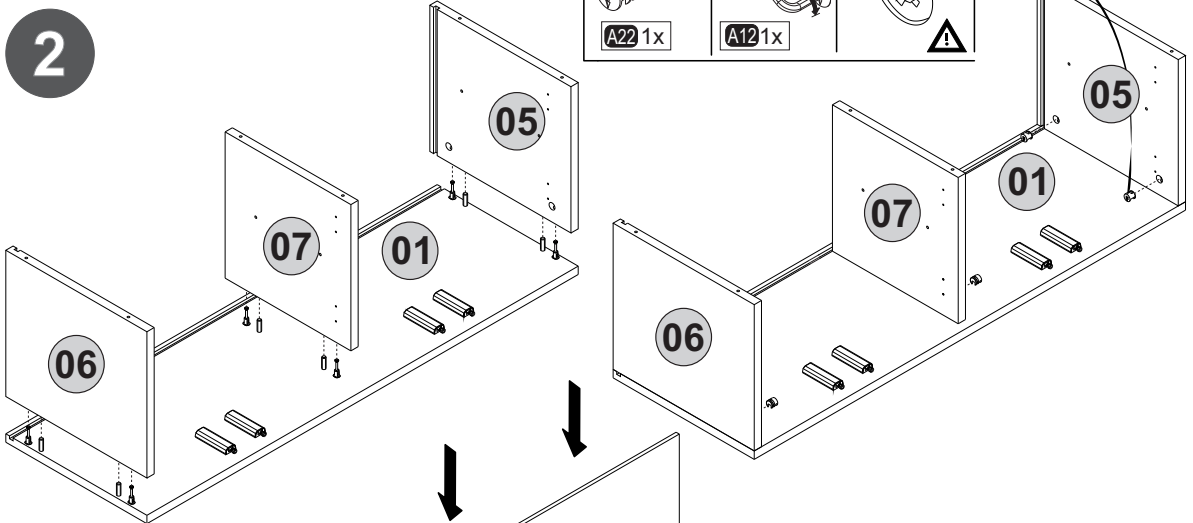

i GP037-0211,2

107 x 35 x 55cm

Follow the installation steps in the order as shown.  Position the parts as shown in the installation guide steps.

HARDWARE LIST

A04 Ø8x30 6x 	A22 Minifix k18 6x 	A23 Minifix M10 6x 	A06 18mm C1-12x 2x 	A87 15x90x30 2x 
A12 Allen 1x 	A69 P.D. 15x 	A16 DbØ8 2x 	A17 4x50 2x 	A18 3,5x18 56x 
A48 Raf Pimi 8x 	A25 ARK.PL 4x 	C16 sdb(S) 2x 	C19 sdbF(S) 2x 	C20 Mtk(S) 8x 
Z72 PA 4x 	B15 15 (black)mm 15x 	A80 bas ac 4x 	C18 YdbF(S) 2x 	C15 Ydb(S) 2x 
Z98 AMA 150mm 1x 	Matress 1060x340x50 1x 			A13 50mm 6x 

4

5

6

7

8

9

10
x2

11