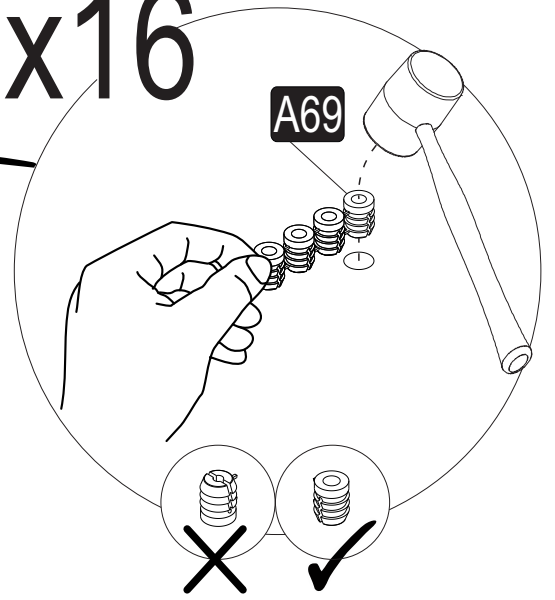

i GP037-0254,3

Φ90 x 77,5cm

HARDWARE LIST

B15  15 (black)mm 16x	A69  P.D. 16x	Z214  MT 4x	A12  Allen 1x	A99  M6x15MM (black) 4x
A06  18mm black-4x				

1

x16

2

x4

3

4