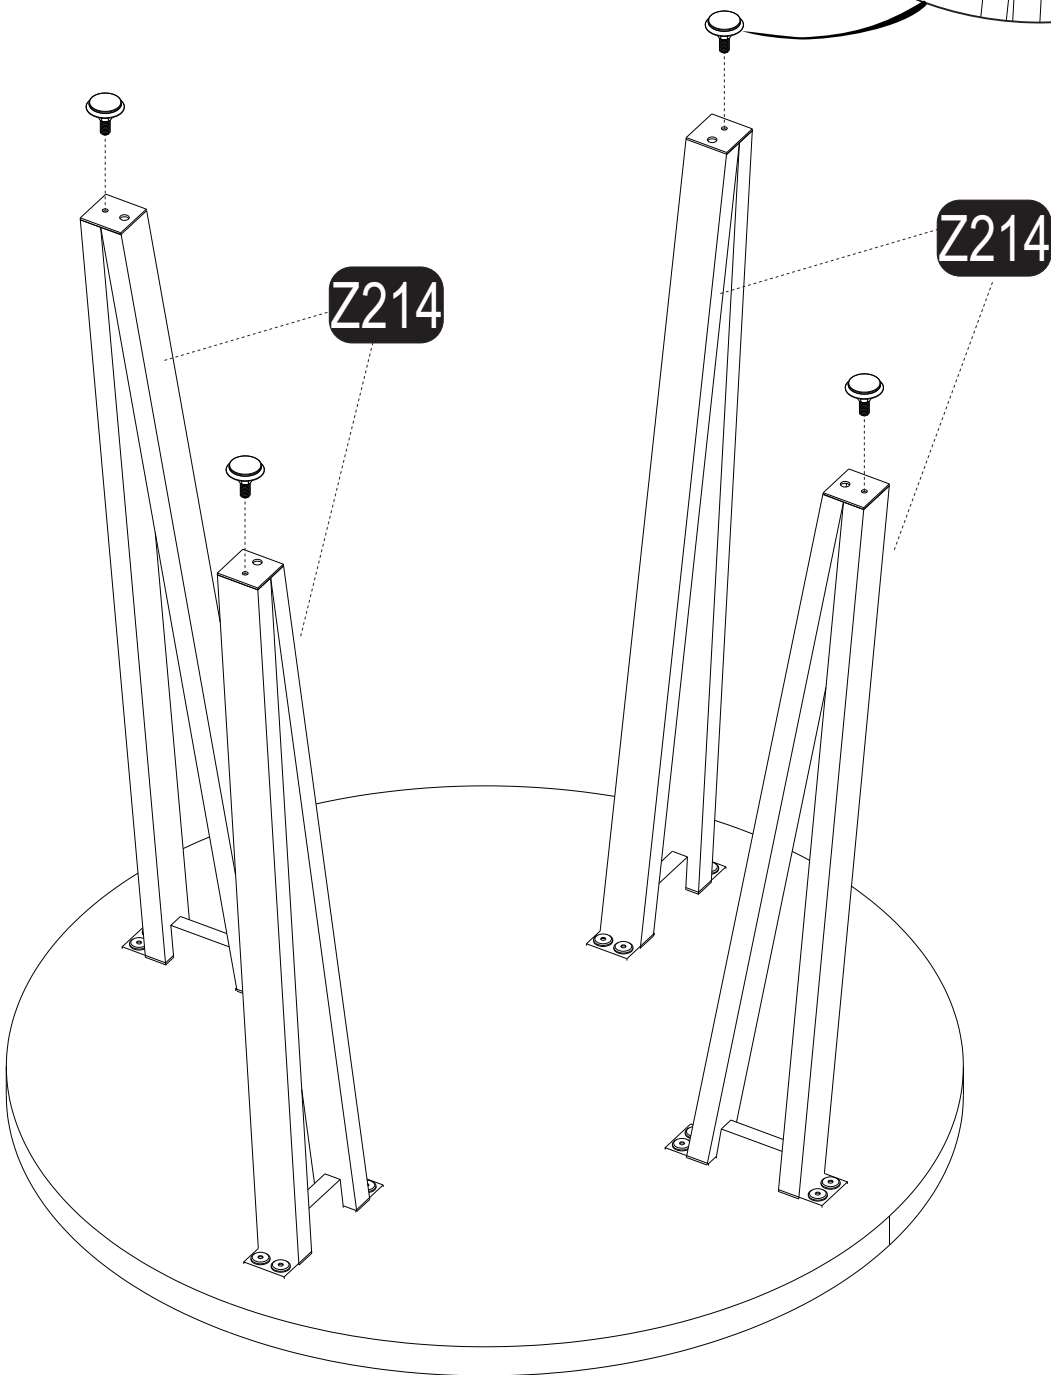

i GP037-0254,3

Φ90 x 77,5cm

HARDWARE LIST

B15  15 (black)mm 16x	A69  P.D. 16x	Z214  MT 4x	A12  Allen 1x	A99  M6x15MM (black) 4x
A06  18mm black-4x				

1

x16

2

x4

3

4