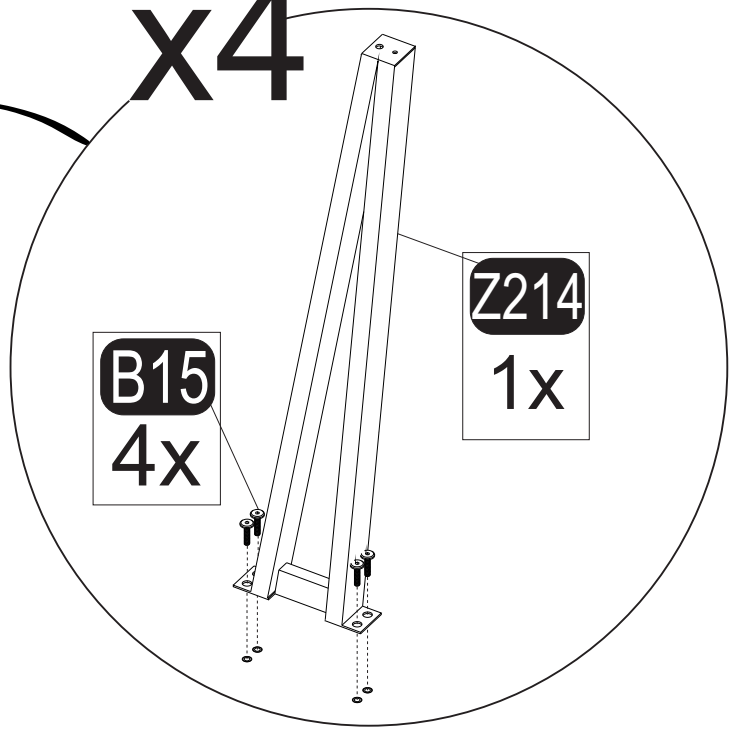

i GP037-0254,3

Φ90 x 77,5cm

HARDWARE LIST

B15  15 (black)mm 16x	A69  P.D. 16x	Z214  MT 4x	A12  Allen 1x	A99  M6x15MM (black) 4x
A06  18mm black-4x				

1

x16

2

x4

3

4