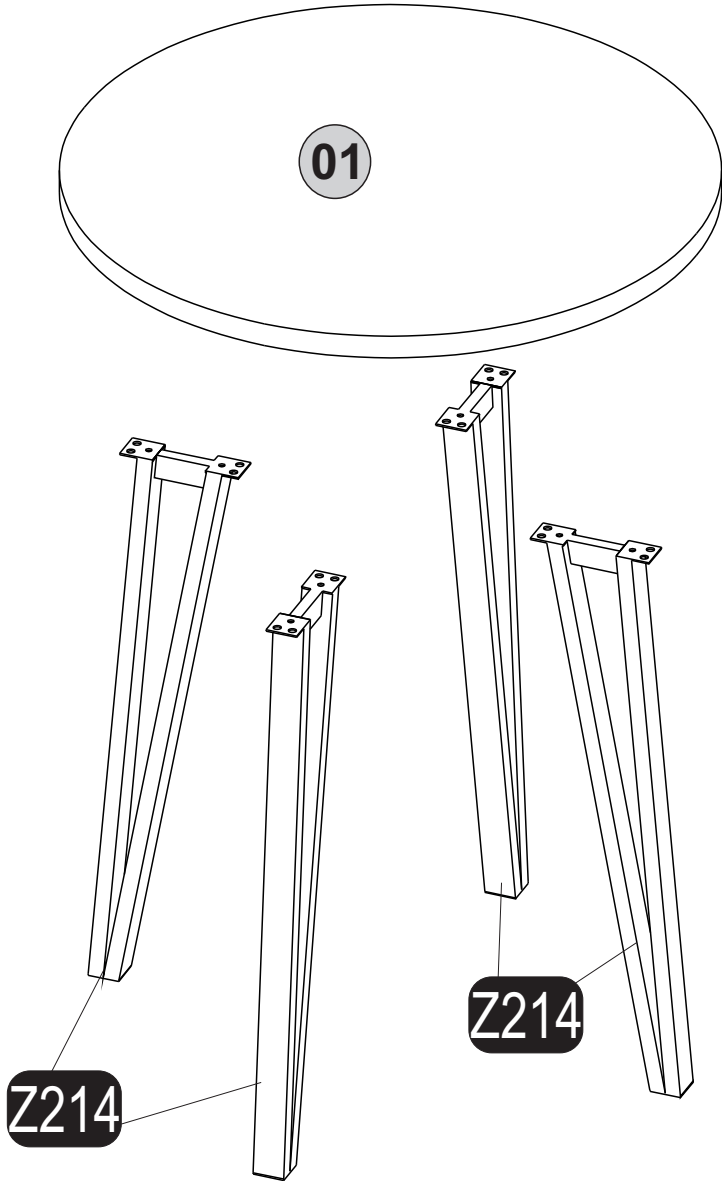

i GP037-0254,3

Φ90 x 77,5cm

HARDWARE LIST

B15  15 (black)mm 16x	A69  P.D. 16x	Z214  MT 4x	A12  Allen 1x	A99  M6x15MM (black) 4x
A06  18mm black-4x				

1

x16

2

x4

3

4