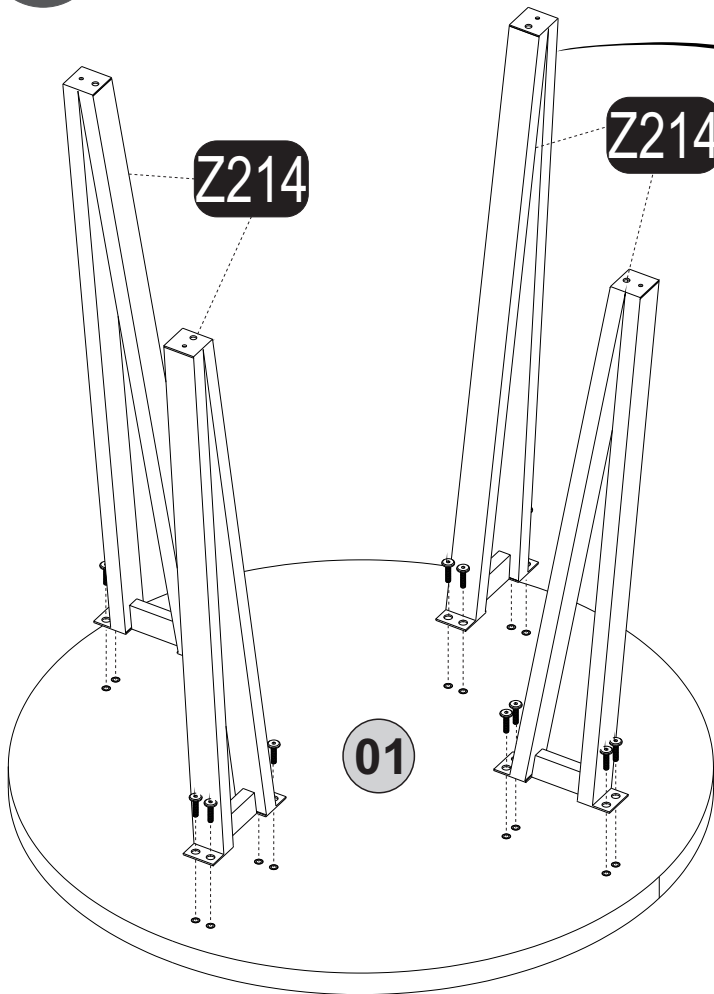

i GP037-0254,3

Φ90 x 77,5cm

HARDWARE LIST

B15  15 (black)mm 16x	A69  P.D. 16x	Z214  MT 4x	A12  Allen 1x	A99  M6x15MM (black) 4x
A06  18mm black-4x				

1

x16

2

x4

3

4