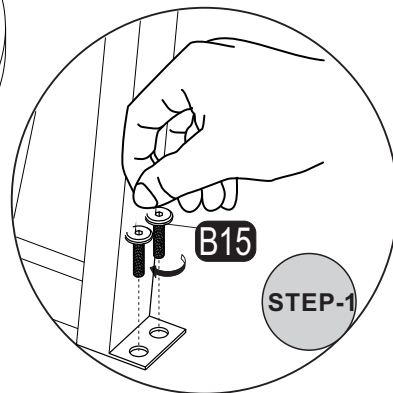

i GP037-0254,3

Φ90 x 77,5cm

HARDWARE LIST

B15  15 (black)mm 16x	A69  P.D. 16x	Z214  MT 4x	A12  Allen 1x	A99  M6x15MM (black) 4x
A06  18mm black-4x				

1

x16

2

x4