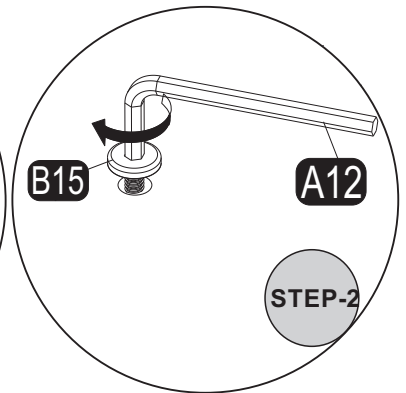

i GP037-0254,3

Φ90 x 77,5cm

HARDWARE LIST

B15  15 (black)mm 16x	A69  P.D. 16x	Z214  MT 4x	A12  Allen 1x	A99  M6x15MM (black) 4x
A06  18mm black-4x				

1

x16

2

x4

3

4