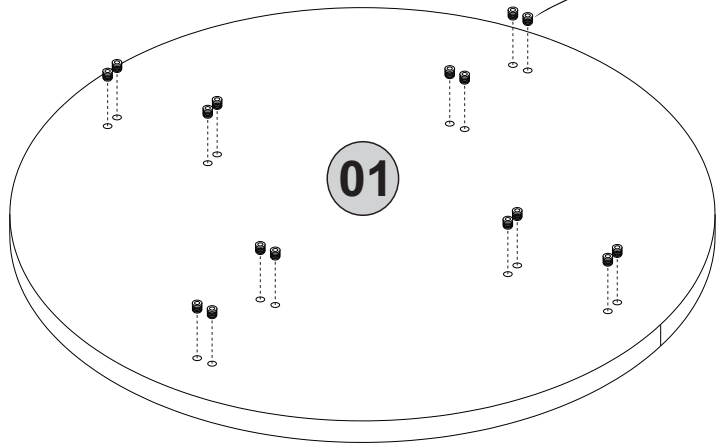

i GP037-0254,3

Φ90 x 77,5cm

HARDWARE LIST

B15  15 (black)mm 16x	A69  P.D. 16x	Z214  MT 4x	A12  Allen 1x	A99  M6x15MM (black) 4x
A06  18mm black-4x				

1

x16

2

x4

3

4