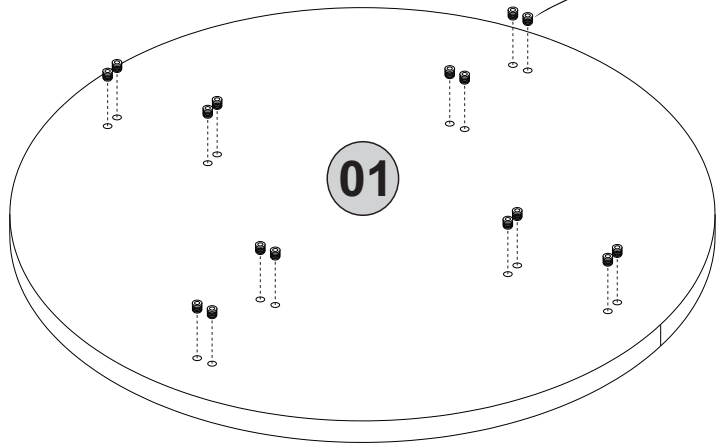

i GP037-0254,4

Φ90 x 77,5cm

HARDWARE LIST

B15  15 (black)mm 16x	A69  P.D. 16x	Z214  MT 4x	A12  Allen 1x	A99  M6x15MM (black) 4x
A06  18mm black-4x				

1

x16

2

x4

3

4