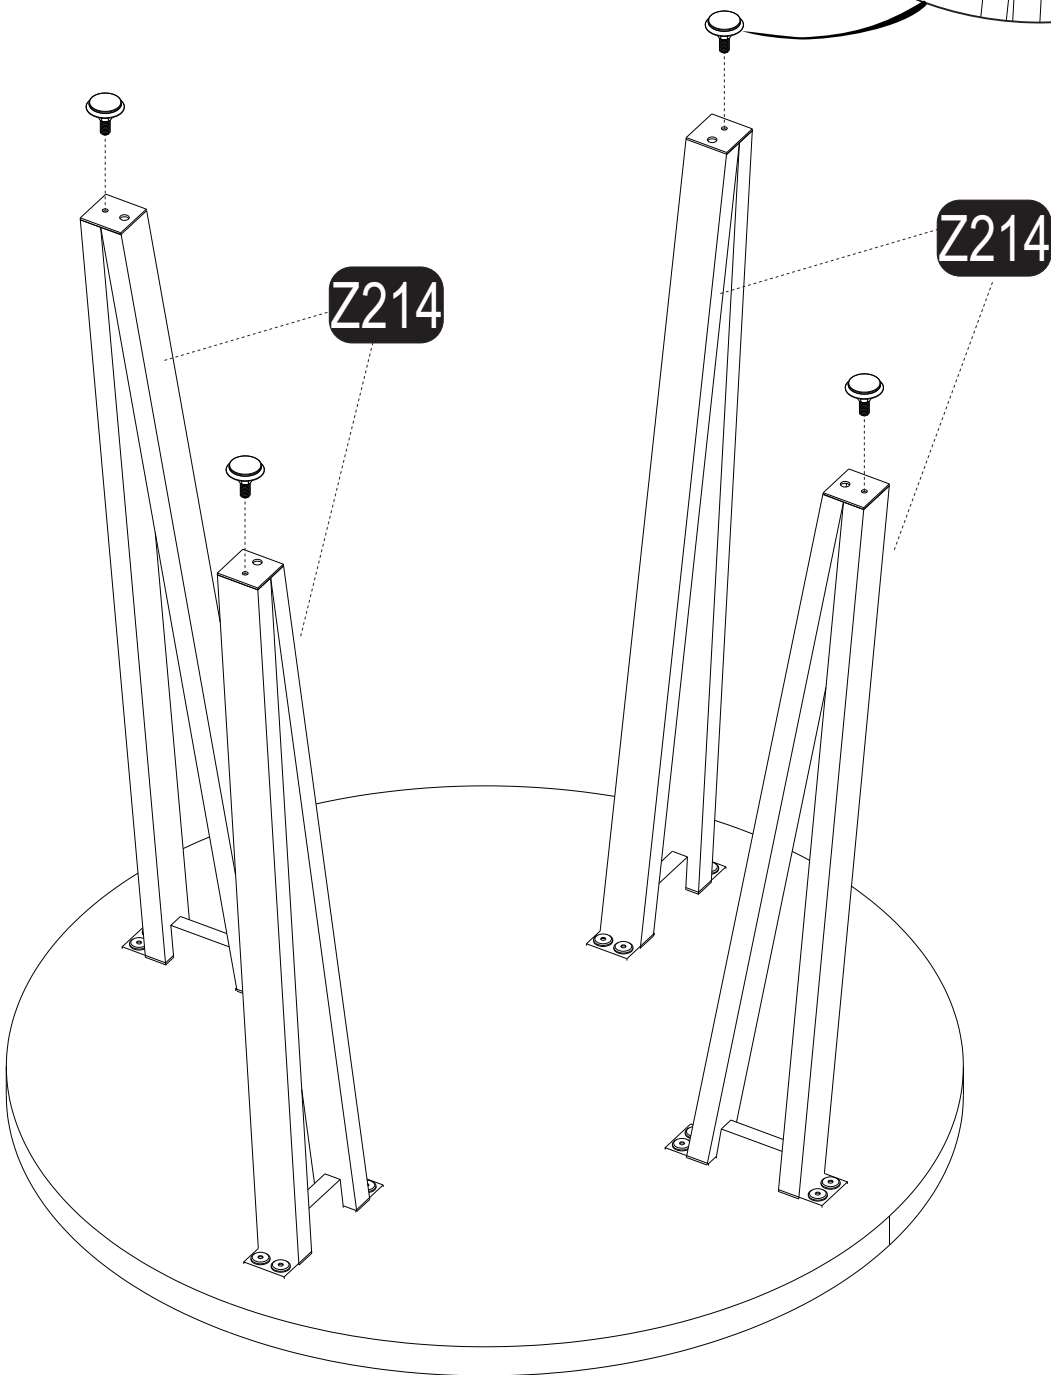

i GP037-0254,4

Φ90 x 77,5cm

HARDWARE LIST

B15  15 (black)mm 16x	A69  P.D. 16x	Z214  MT 4x	A12  Allen 1x	A99  M6x15MM (black) 4x
A06  18mm black-4x				

1

x16

2

x4

3

4