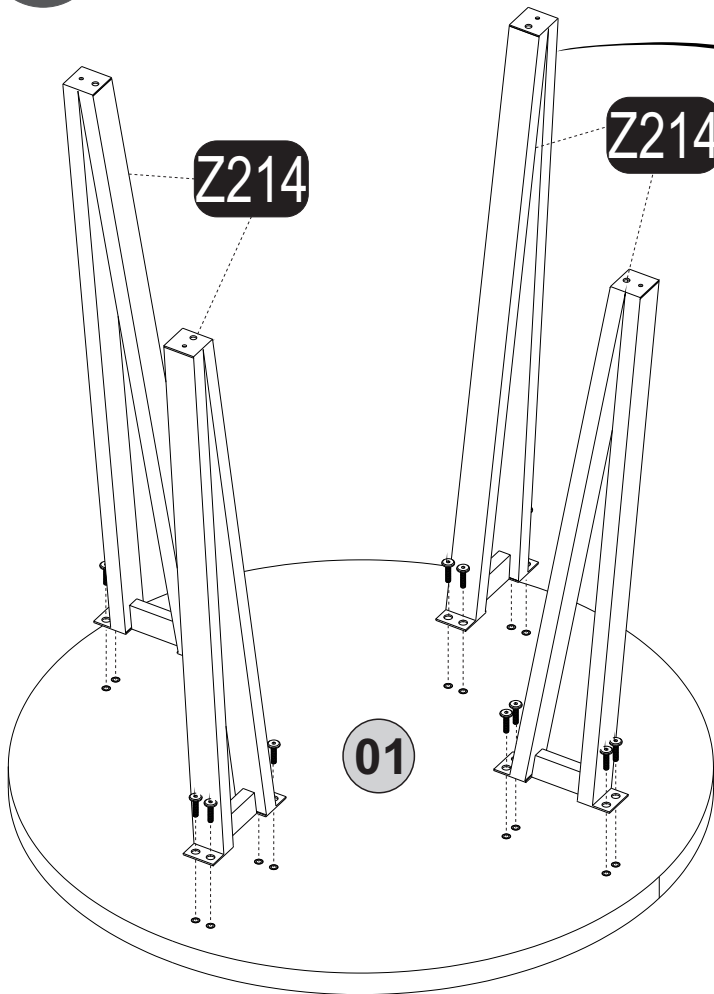

i GP037-0254,4

Φ90 x 77,5cm

HARDWARE LIST

B15  15 (black)mm 16x	A69  P.D. 16x	Z214  MT 4x	A12  Allen 1x	A99  M6x15MM (black) 4x
A06  18mm black-4x				

1

x16

2

x4

3

4