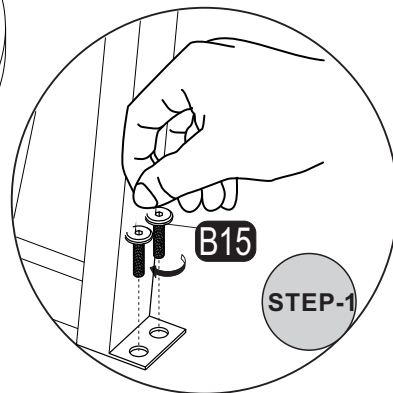

i GP037-0254,4

Φ90 x 77,5cm

HARDWARE LIST

B15  15 (black)mm 16x	A69  P.D. 16x	Z214  MT 4x	A12  Allen 1x	A99  M6x15MM (black) 4x
A06  18mm black-4x				

1

x16

2

x4