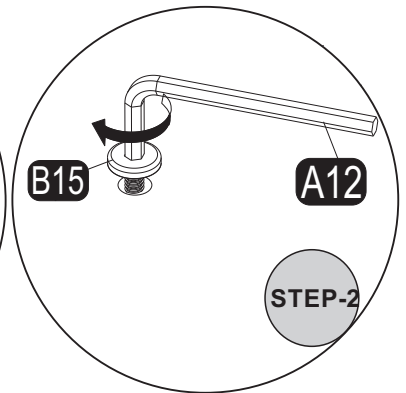

i GP037-0254,4

Φ90 x 77,5cm

HARDWARE LIST

B15  15 (black)mm 16x	A69  P.D. 16x	Z214  MT 4x	A12  Allen 1x	A99  M6x15MM (black) 4x
A06  18mm black-4x				

1

x16

2

x4

3

4