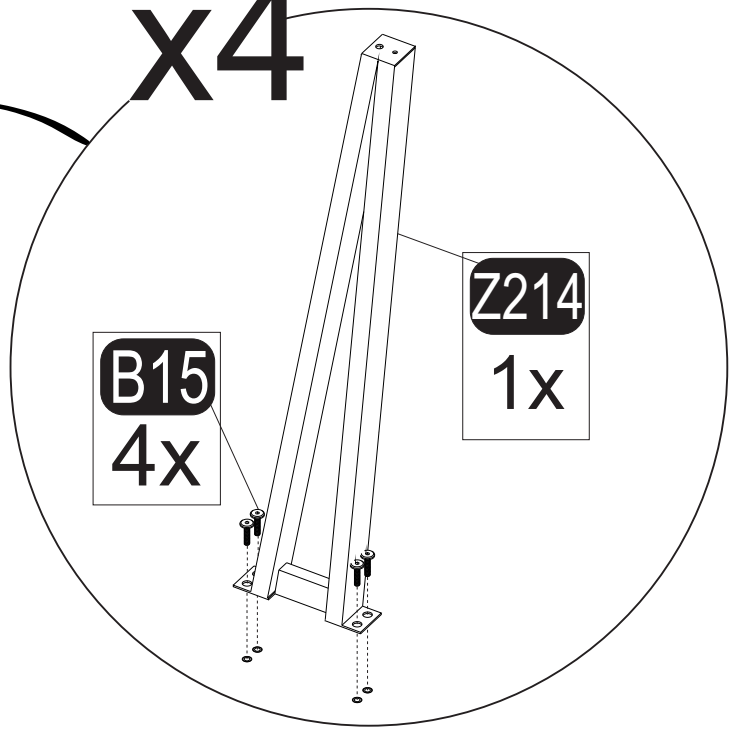

i GP037-0254,4

Φ90 x 77,5cm

HARDWARE LIST

B15  15 (black)mm 16x	A69  P.D. 16x	Z214  MT 4x	A12  Allen 1x	A99  M6x15MM (black) 4x
A06  18mm black-4x				

1

x16

2

x4

3

4