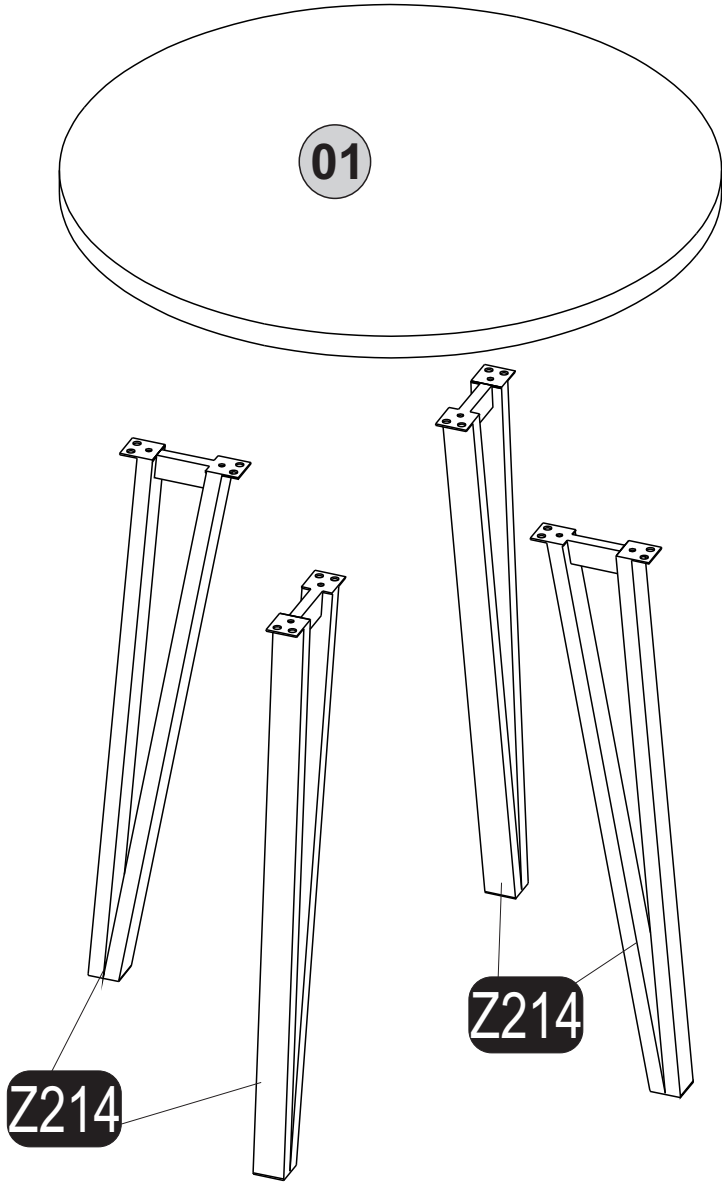

i GP037-0254,4

Φ90 x 77,5cm

HARDWARE LIST

B15  15 (black)mm 16x	A69  P.D. 16x	Z214  MT 4x	A12  Allen 1x	A99  M6x15MM (black) 4x
A06  18mm black-4x				

1

x16

2

x4

3

4