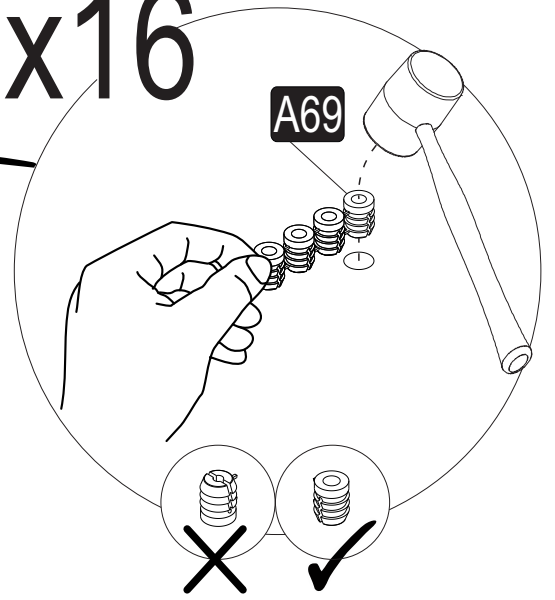

i GP037-0254,4

Φ90 x 77,5cm

HARDWARE LIST

B15  15 (black)mm 16x	A69  P.D. 16x	Z214  MT 4x	A12  Allen 1x	A99  M6x15MM (black) 4x
A06  18mm black-4x				

1

x16

2

x4

3

4