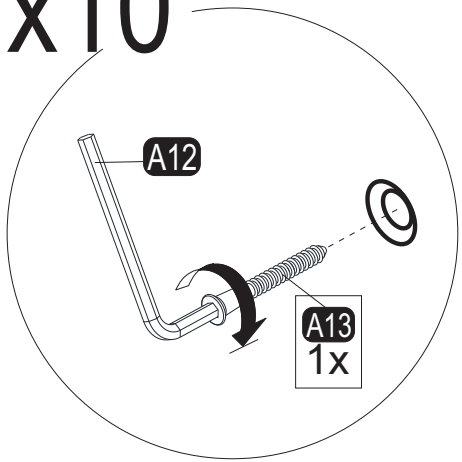

i GP037-0295,1

85 x 15 x 66cm

HARDWARE LIST

A06  18mm C1-33x	A12  Allen 1x	A13  50mm 29x	A16  DbØ8 4x	A17  4X50 4x
---	--	--	---	---

1

2

3

x10

4

x10

5

6

7

x4