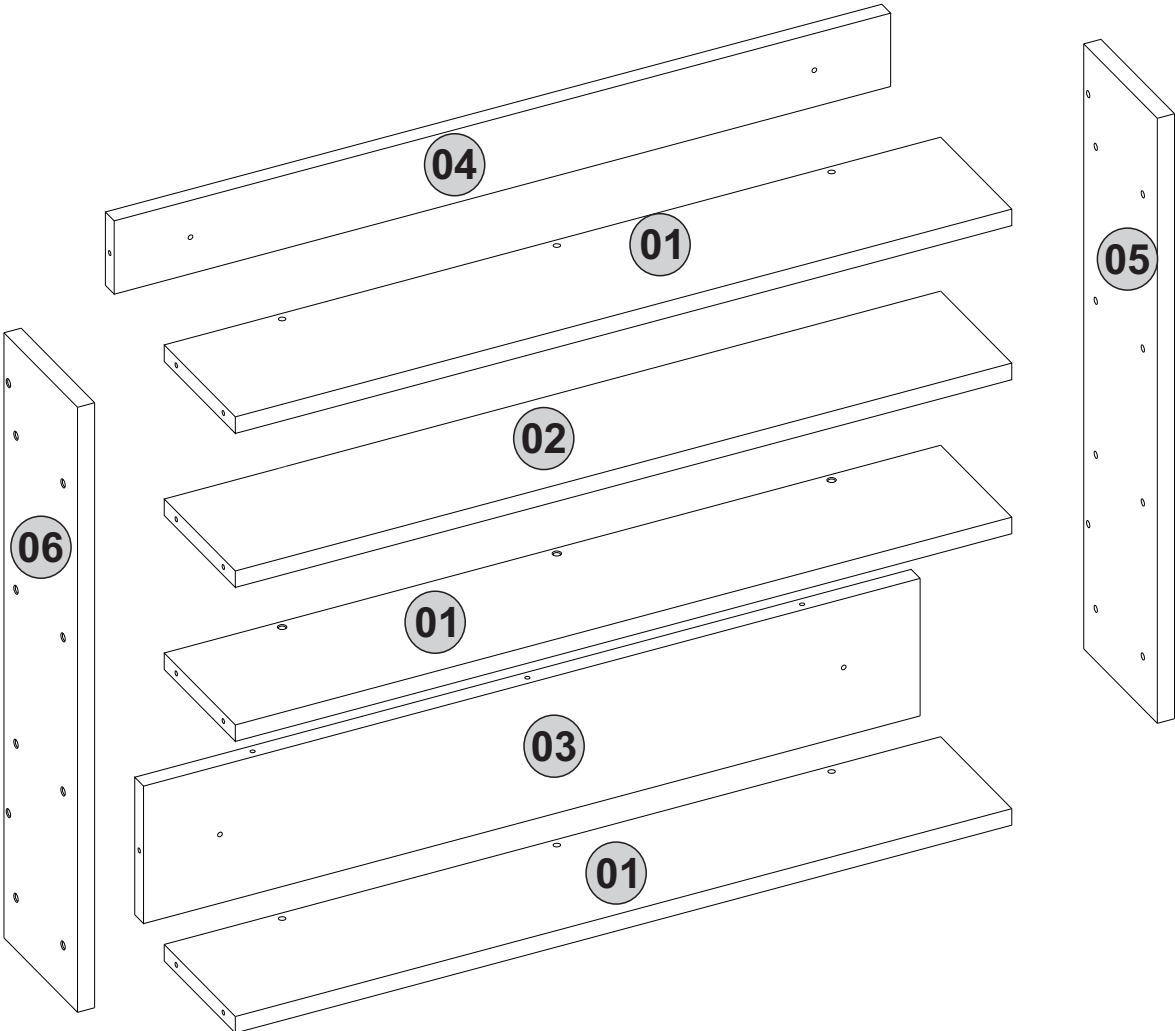

i GP037-0295,1

85 x 15 x 66cm

HARDWARE LIST

A06  18mm C1-33x	A12  Allen 1x	A13  50mm 29x	A16  DbØ8 4x	A17  4X50 4x
---	--	--	---	---

1

2

3

x10

4

x10

5

6

7

x4