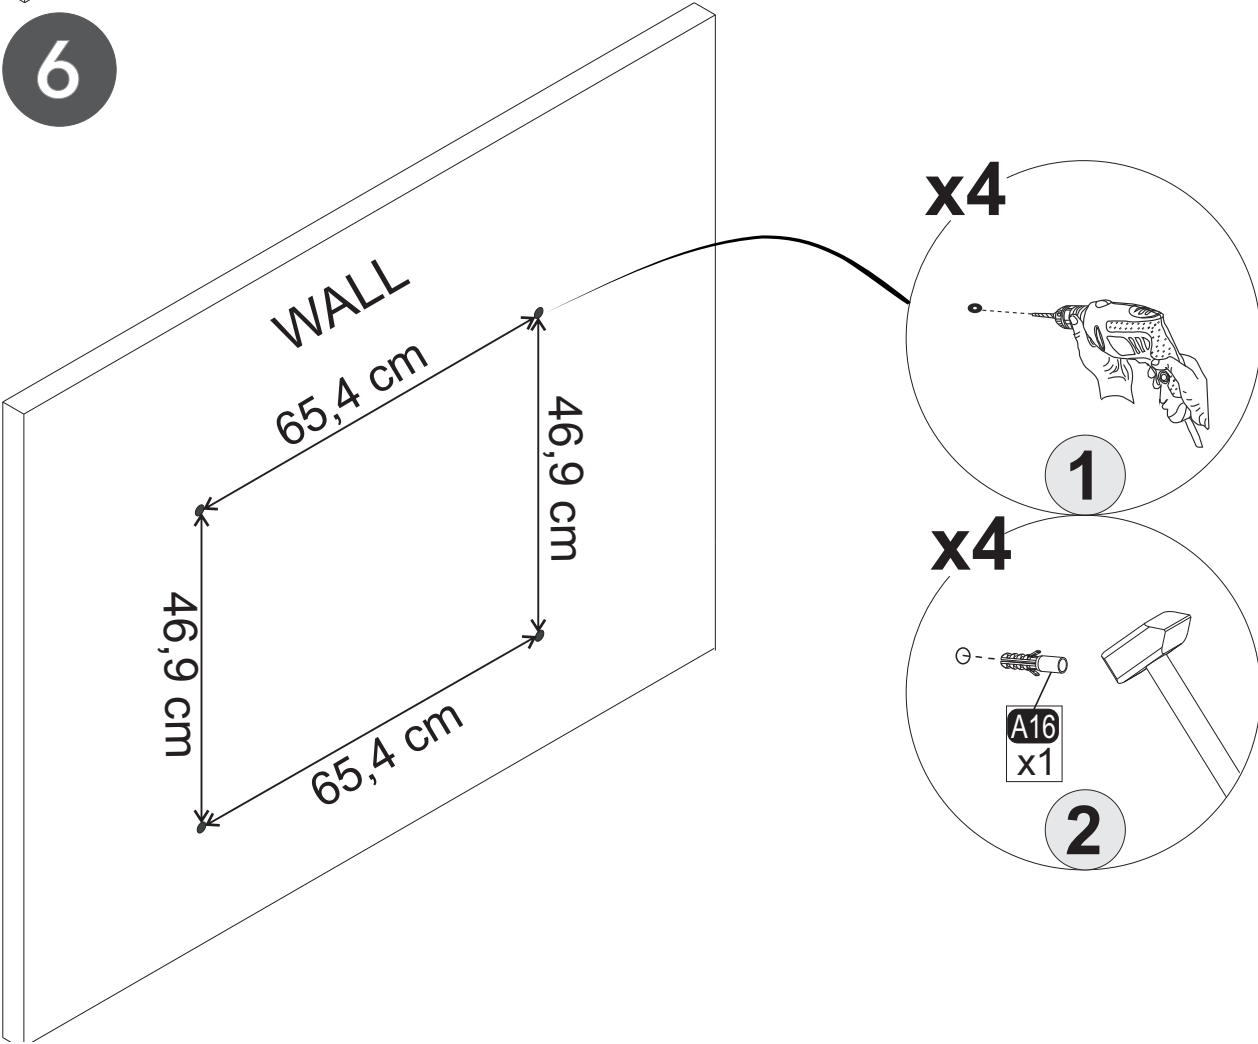

i GP037-0295,1

85 x 15 x 66cm

HARDWARE LIST

A06  18mm C1-33x	A12  Allen 1x	A13  50mm 29x	A16  DbØ8 4x	A17  4X50 4x
---	--	--	---	---

1

2

3

x10

4

x10

5

6

7

x4