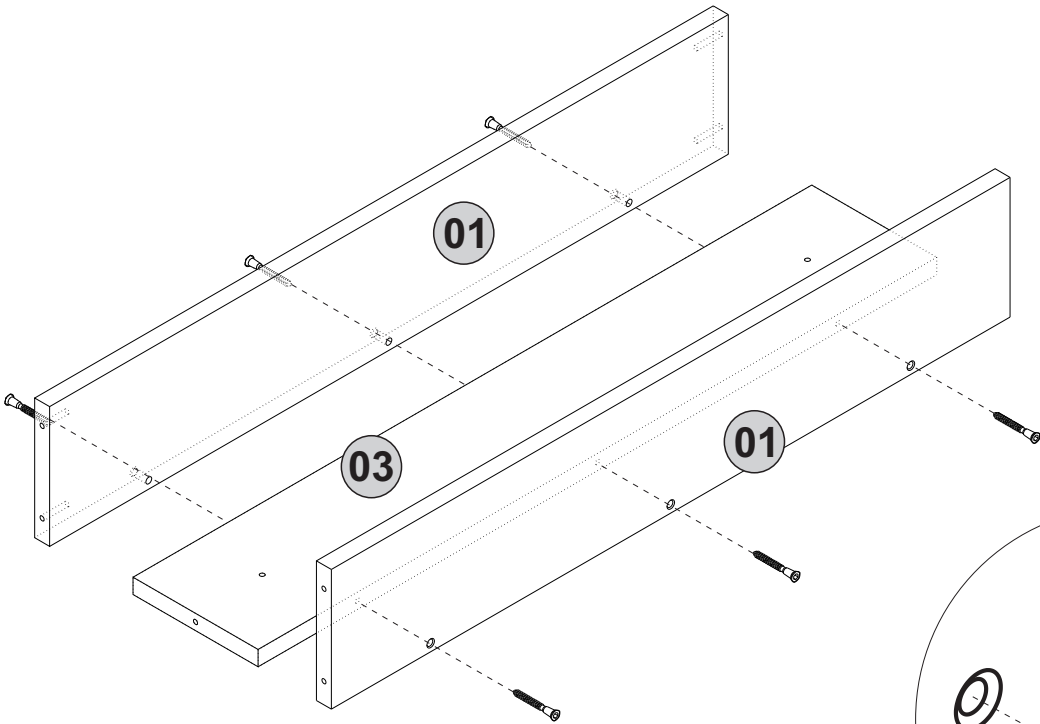

i GP037-0295,1

85 x 15 x 66cm

HARDWARE LIST

A06  18mm C1-33x	A12  Allen 1x	A13  50mm 29x	A16  DbØ8 4x	A17  4X50 4x
---	--	--	---	---

1

2

3

x10

4

x10

5

6

7

x4