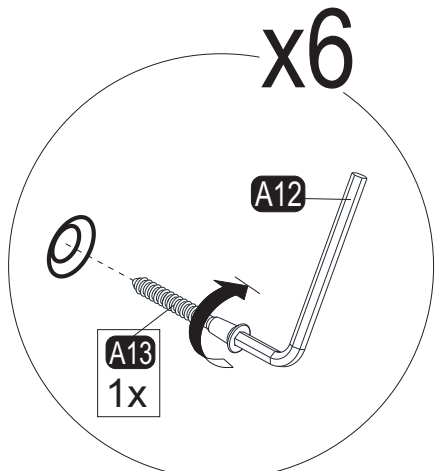

i GP037-0295,1

85 x 15 x 66cm

HARDWARE LIST

A06  18mm C1-33x	A12  Allen 1x	A13  50mm 29x	A16  DbØ8 4x	A17  4X50 4x
---	--	--	---	---

1

2

3

x10

4

x10

5

6

7

x4