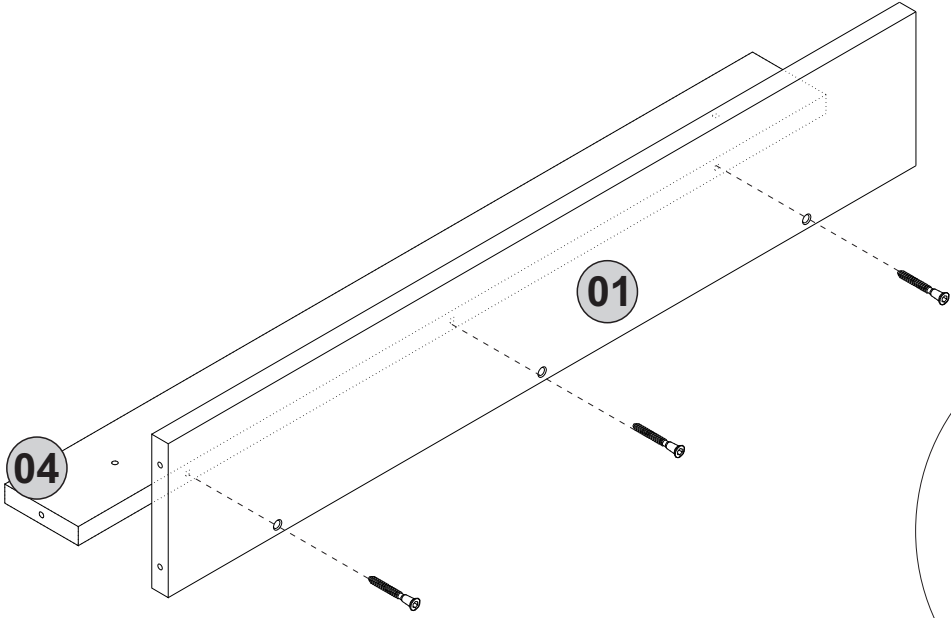

i GP037-0295,1

85 x 15 x 66cm

HARDWARE LIST

A06  18mm C1-33x	A12  Allen 1x	A13  50mm 29x	A16  DbØ8 4x	A17  4X50 4x
---	--	--	---	---

1

2

3

x10

4

x10

5

6

7

x4