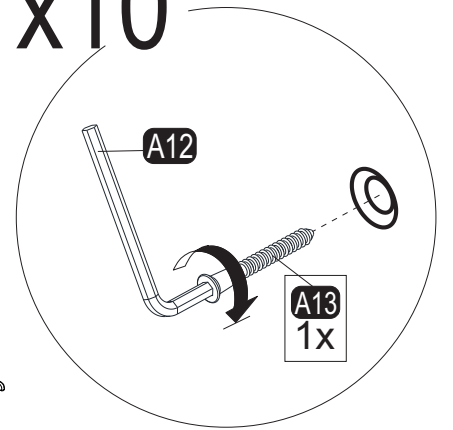

i GP037-0295,1

85 x 15 x 66cm

HARDWARE LIST

A06  18mm C1-33x	A12  Allen 1x	A13  50mm 29x	A16  DbØ8 4x	A17  4X50 4x
---	--	--	---	---

1

2

3

x10

4

x10

5

6

7

x4