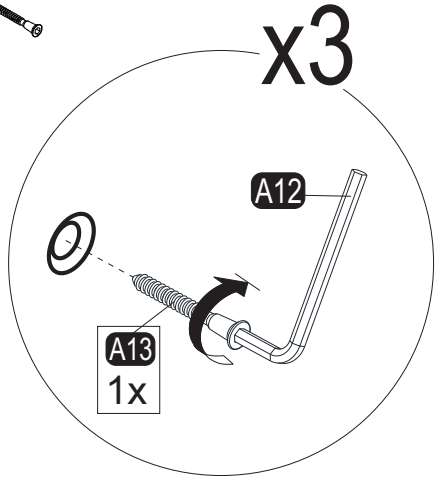

i GP037-0295,1

85 x 15 x 66cm

HARDWARE LIST

A06  18mm C1-33x	A12  Allen 1x	A13  50mm 29x	A16  DbØ8 4x	A17  4X50 4x
---	--	--	---	---

1

2

3

x10

4

x10

5

6

7

x4