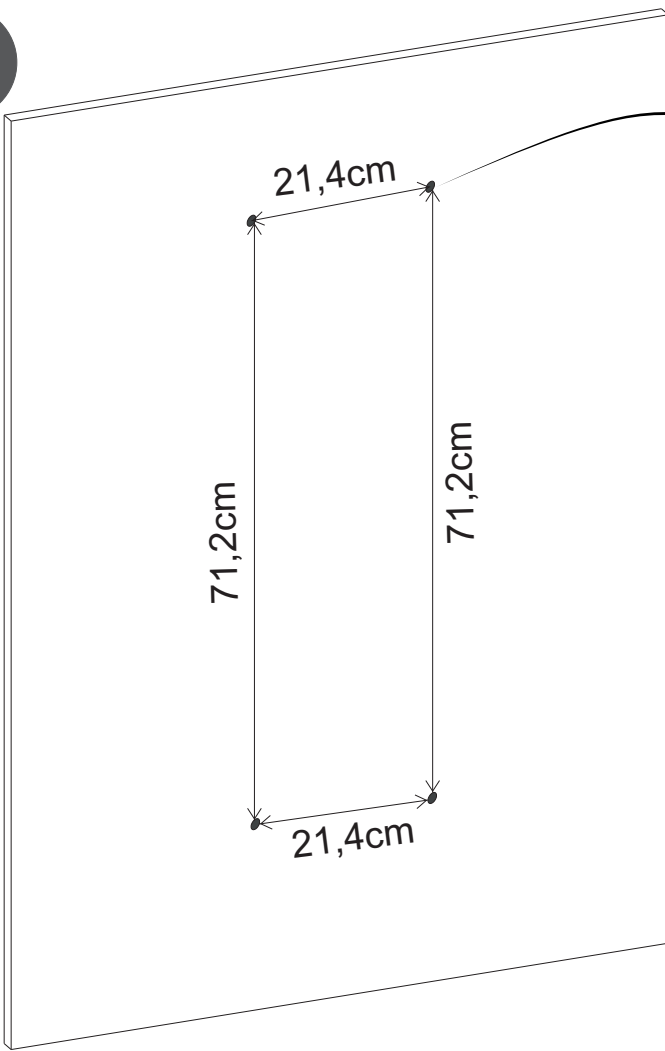

i GP037-0296,1

40 x 15 x 90cm

Follow the installation steps in the order as shown.
Position the parts as shown in the installation guide steps. 

HARDWARE LIST

A06  18mm C1-36x	A12  Allen 1x	A13  50mm 32x	A16  DbØ8 4x	A17  4X50 4x
---	--	--	---	---

1 x2

2

3

4

5

x4

x4

TWO PEOPLE ARE REQUIRED TO ASSEMBLE AND MOVE THIS

6

x4