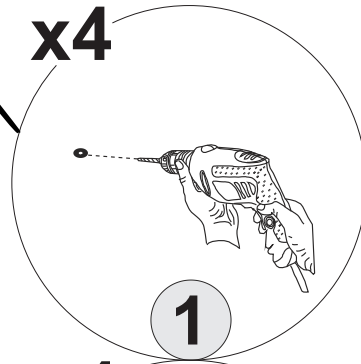

i GP037-0296,1

40 x 15 x 90cm

Follow the installation steps in the order as shown.
Position the parts as shown in the installation guide steps. 

HARDWARE LIST

A06  18mm C1-36x	A12  Allen 1x	A13  50mm 32x	A16  DbØ8 4x	A17  4X50 4x
---	--	--	---	---

1 x2

2

3

4

5

x4

x4

TWO PEOPLE ARE REQUIRED TO ASSEMBLE AND MOVE THIS