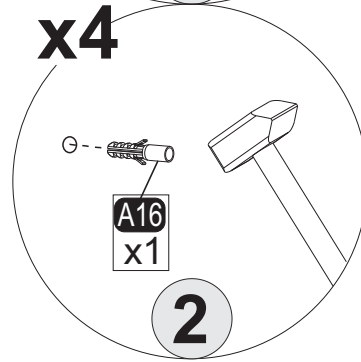

i GP037-0296,1

40 x 15 x 90cm

Follow the installation steps in the order as shown.
Position the parts as shown in the installation guide steps. 

HARDWARE LIST

A06  18mm C1-36x	A12  Allen 1x	A13  50mm 32x	A16  DbØ8 4x	A17  4X50 4x
---	--	--	---	---

1 x2

2

3

4

5

x4

x4

TWO PEOPLE ARE REQUIRED TO ASSEMBLE AND MOVE THIS

6

x4