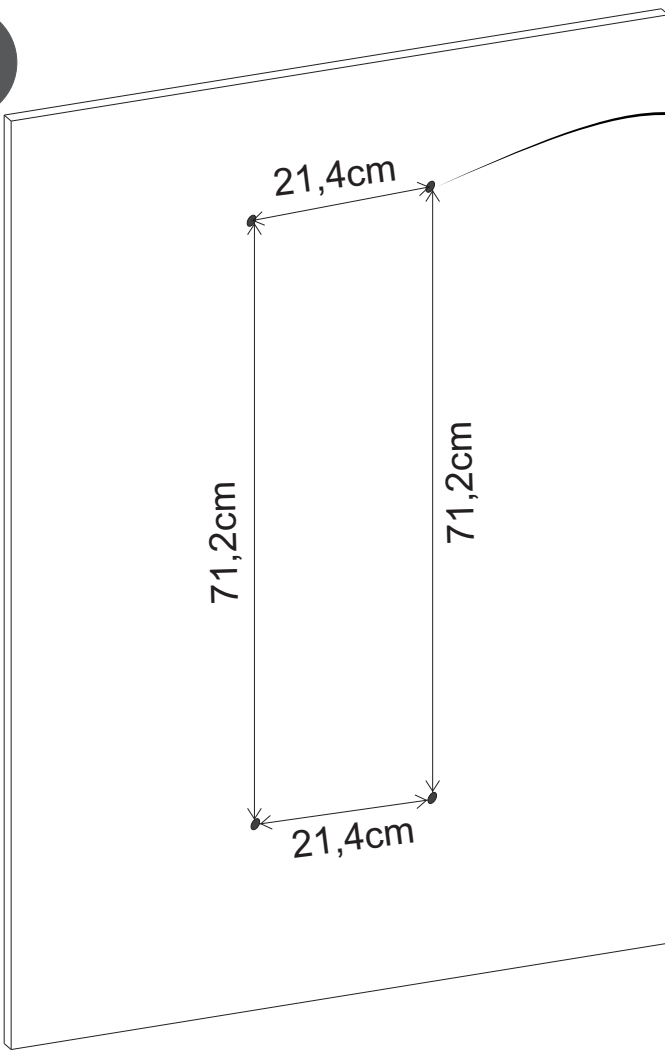

**i** GP037-0296,2

40 x 15 x 90cm

Follow the installation steps in the order as shown.  
Position the parts as shown in the installation guide steps. 

# HARDWARE LIST

<b>A06</b>  18mm C1-36x	<b>A12</b>  Allen 1x	<b>A13</b>  50mm 32x	<b>A16</b>  DbØ8 4x	<b>A17</b>  4X50 4x
---	--	--	---	---

1 x2

2

3

4

5

x4

x4

TWO PEOPLE ARE REQUIRED TO ASSEMBLE AND MOVE THIS

6

x4