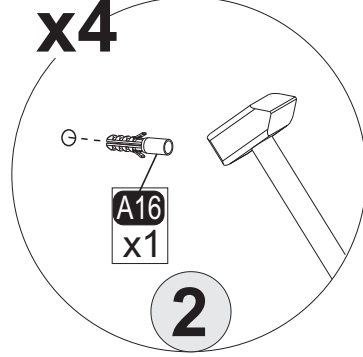

5

x4

x4

TWO PEOPLE ARE REQUIRED TO ASSEMBLE AND MOVE THIS

6

x4