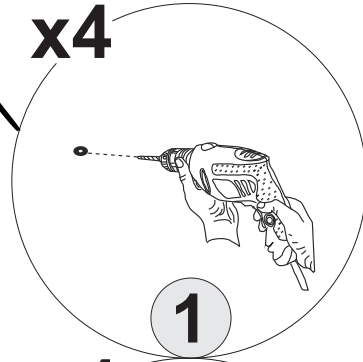

**i** GP037-0296,2

40 x 15 x 90cm

Follow the installation steps in the order as shown.  
Position the parts as shown in the installation guide steps. 

# HARDWARE LIST

<b>A06</b>  18mm C1-36x	<b>A12</b>  Allen 1x	<b>A13</b>  50mm 32x	<b>A16</b>  DbØ8 4x	<b>A17</b>  4X50 4x
---	--	--	---	---

1 x2

2

3

4

5

x4