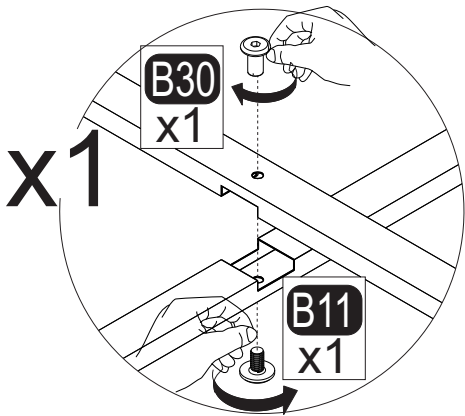

i GP037-0308,1

Φ45 x 50cm

HARDWARE LIST

B11  10 (black)mm 1x	B30  MK (Black) 1x	A50  3,5x16 (Black) 8x	Z286  1x	A12  Allen 2x
Z174  40x20 4x				

1

2

3