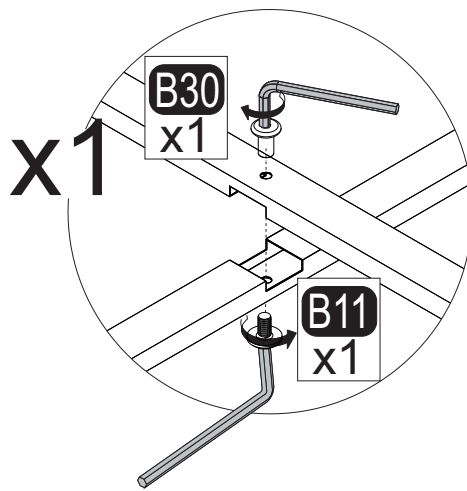

i GP037-0308,1

Φ45 x 50cm

HARDWARE LIST

B11  10 (black)mm 1x	B30  MK (Black) 1x	A50  3,5x16 (Black) 8x	Z286  1x	A12  Allen 2x
Z174  40x20 4x				

1

2

3