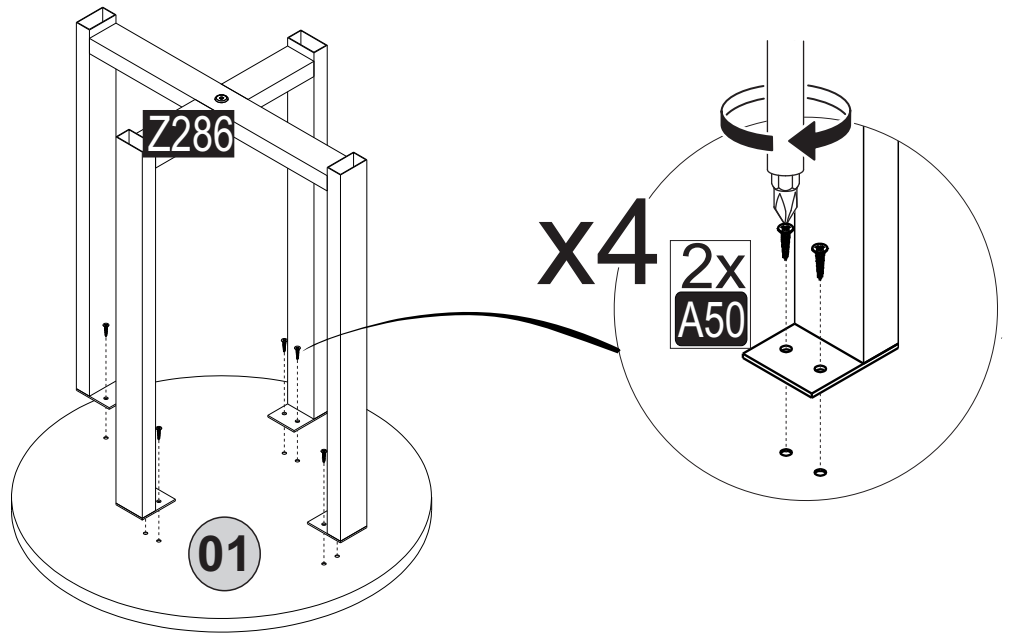

i GP037-0308,1

Φ45 x 50cm

HARDWARE LIST

B11  10 (black)mm 1x	B30  MK (Black) 1x	A50  3,5x16 (Black) 8x	Z286  1x	A12  Allen 2x
Z174  40x20 4x				

1

2

3