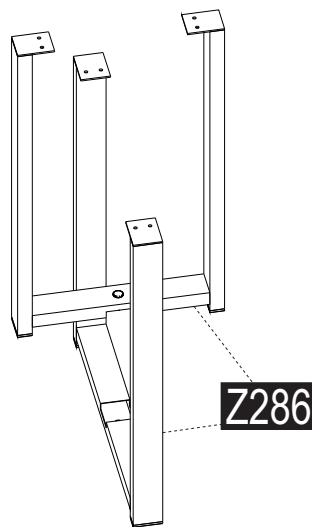

i GP037-0308,1

Φ45 x 50cm

HARDWARE LIST

B11  10 (black)mm 1x	B30  MK (Black) 1x	A50  3,5x16 (Black) 8x	Z286  1x	A12  Allen 2x
Z174  40x20 4x				

1

2

3