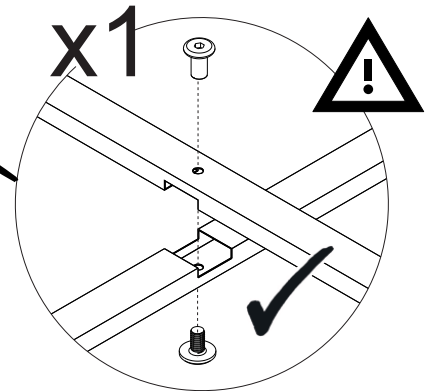

i GP037-0308,1

Φ45 x 50cm

HARDWARE LIST

B11  10 (black)mm 1x	B30  MK (Black) 1x	A50  3,5x16 (Black) 8x	Z286  1x	A12  Allen 2x
Z174  40x20 4x				

1

2

3