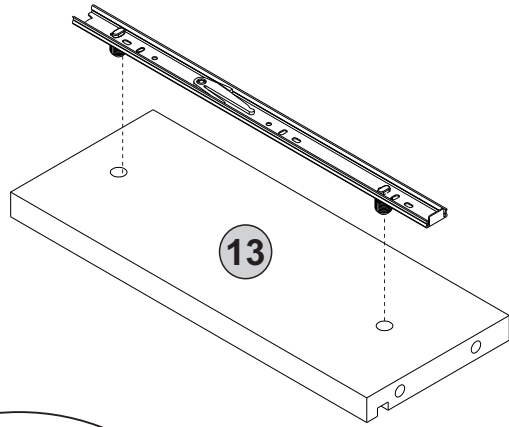

3

12

13

Z109-b

4

10

11

Z109-a

Z109-a