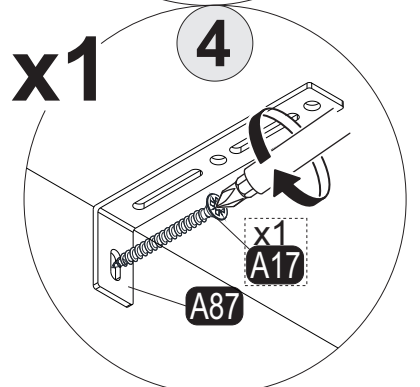

i GP037-0342,1

150 x 35 x 56cm

Follow the installation steps in the order as shown.
Position the parts as shown in the installation guide steps. 

HARDWARE LIST

A06 18mm  C1-32x	A12 Allen  1x	A16 DbØ8  1x	A17 4X50  1x	A18 3,5X18  16x
A22 Minifix k18  24x	A23 Minifix M10  24x	A25 ARK.PL  14x	A69 P.D.  15x	A87 15x90x30  1x
A118 Ø15X12 MM  8x	A135 Ø11x24 (SD)  8x	A139 Ø5x30  8x	A130 T.R.D.  16x	Z109 35x300 TR  2x
B06 15 mm  15x	Z269 Ø25x150 MM  4x	Z98 AMA 150mm  1x		

5

6

7

8

9

10

12

13

15

16

18 x2

19 x2

20 x2

21

23

180°