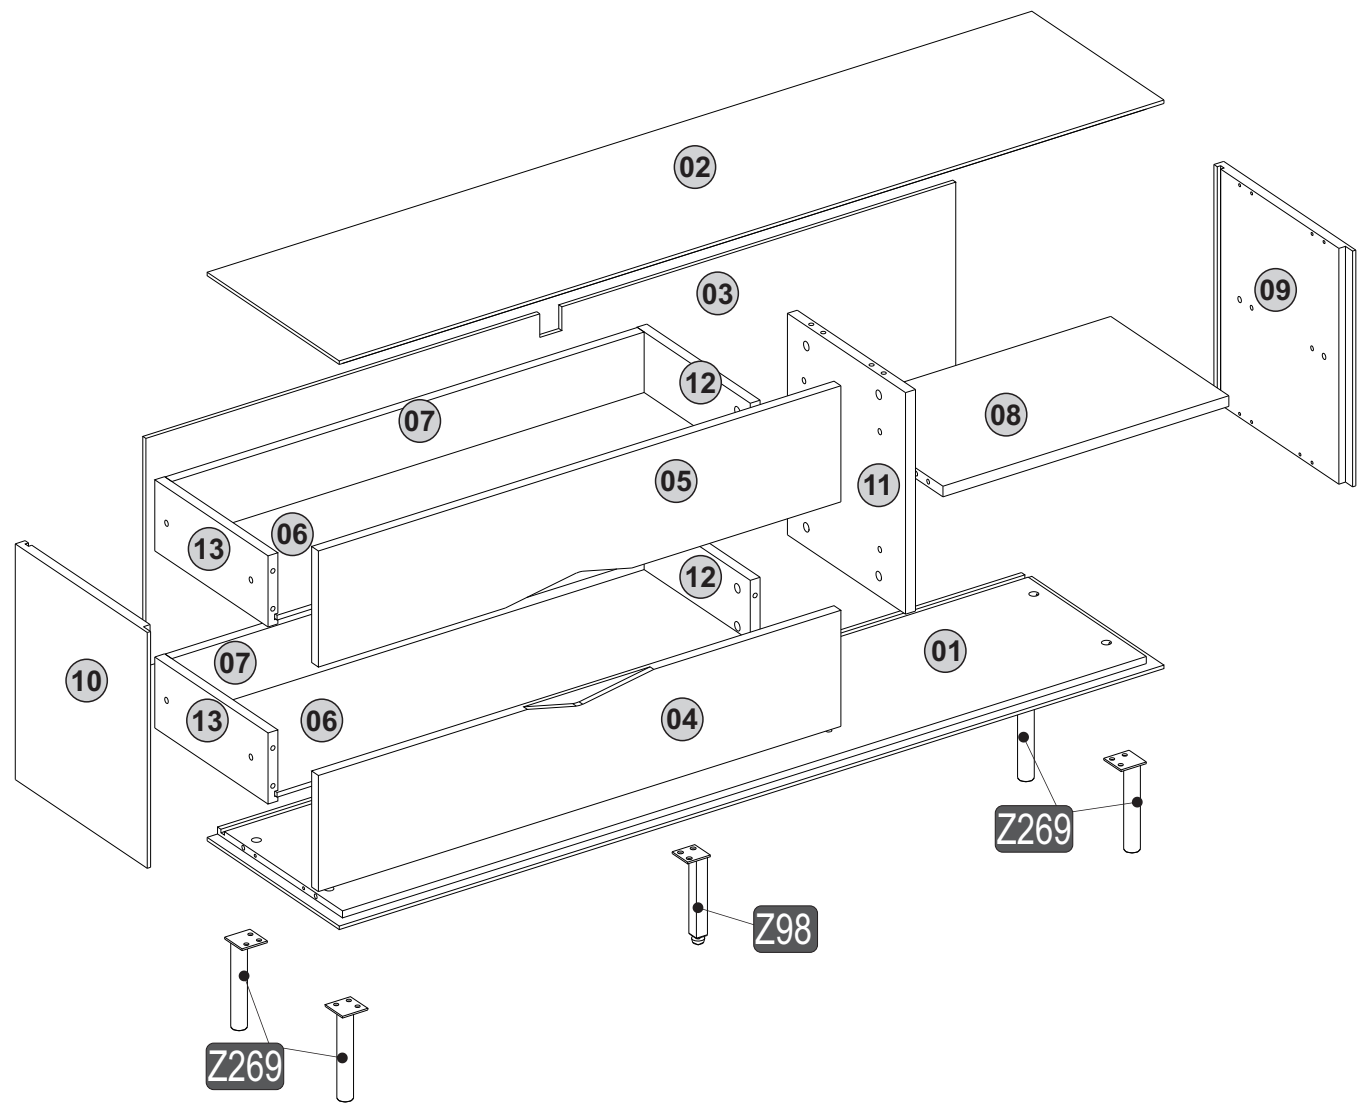

i GP037-0342,1

150 x 35 x 56cm

Follow the installation steps in the order as shown.
Position the parts as shown in the installation guide steps. 

HARDWARE LIST

A06 18mm  C1-32x	A12 Allen  1x	A16 DbØ8  1x	A17 4X50  1x	A18 3,5X18  16x
A22 Minifix k18  24x	A23 Minifix M10  24x	A25 ARK.PL  14x	A69 P.D.  15x	A87 15x90x30  1x
A118 Ø15X12 MM  8x	A135 Ø11x24 (SD)  8x	A139 Ø5x30  8x	A130 T.R.D.  16x	Z109 35x300 TR  2x
B06 15 mm  15x	Z269 Ø25x150 MM  4x	Z98 AMA 150mm  1x		

15

16

18 x2

19 x2

20 x2

21

23

180°