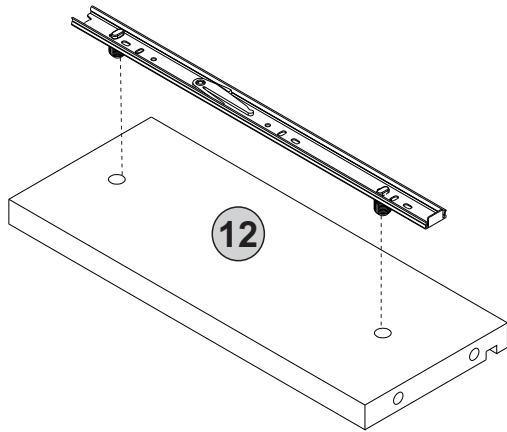

3

12

13

Z109-b

4

10

11

Z109-a

Z109-a