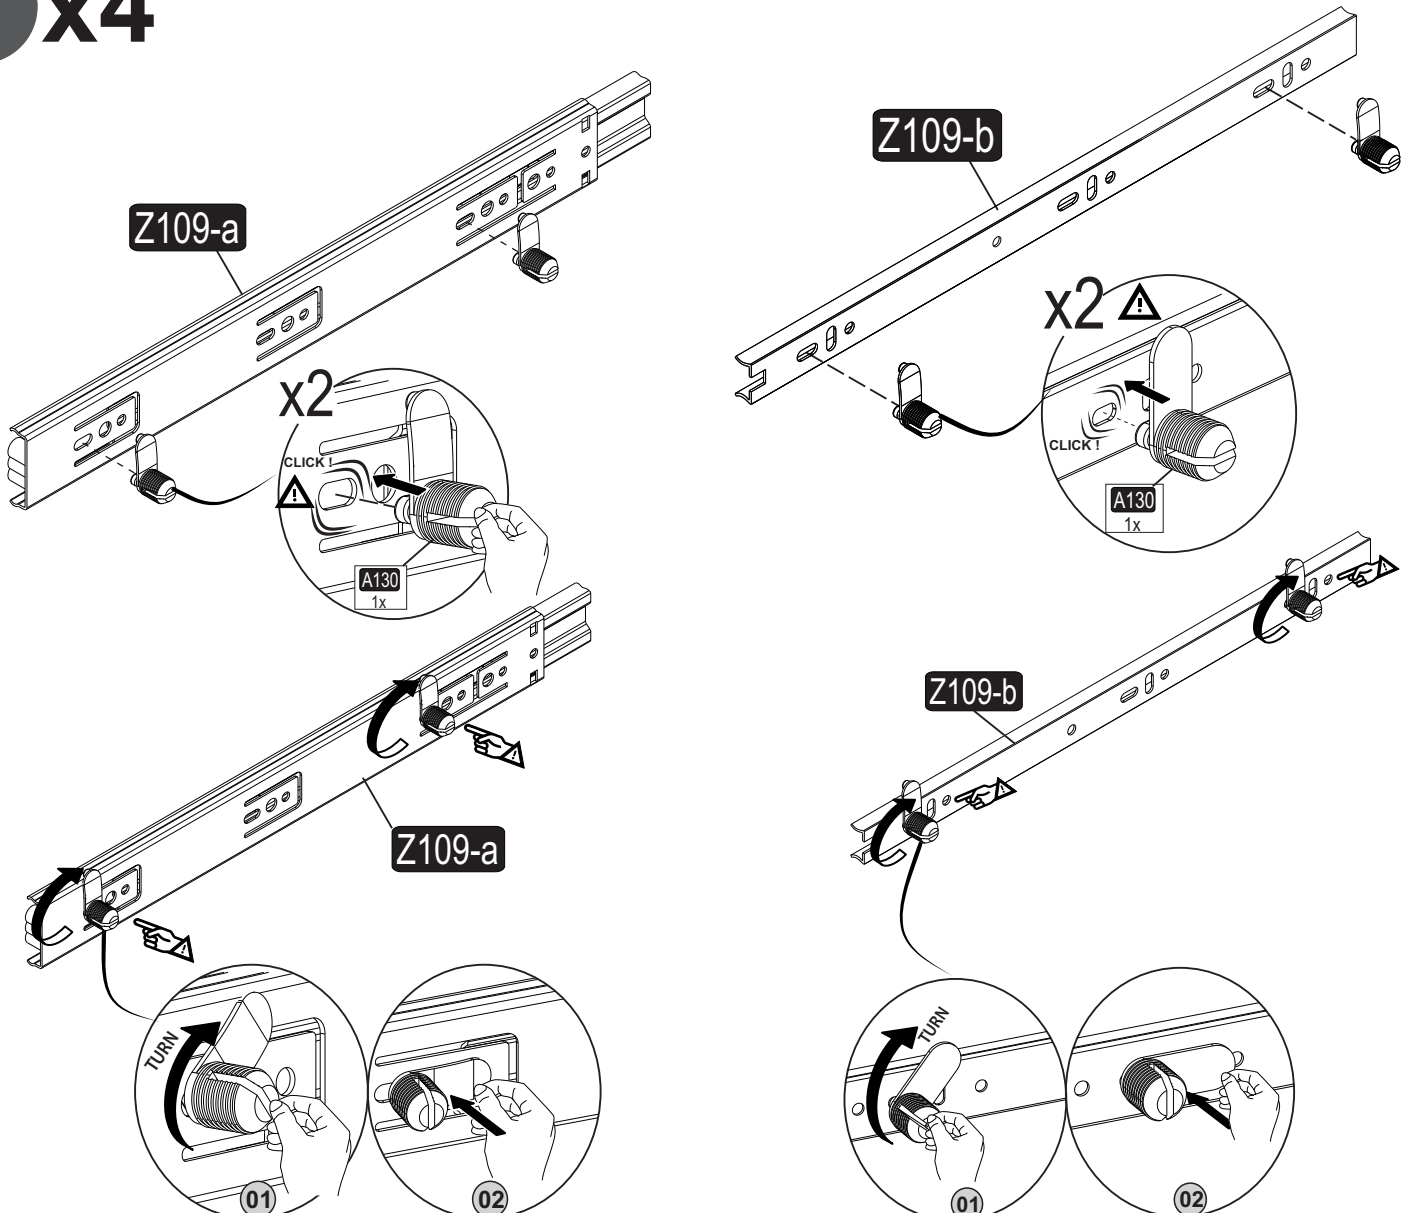

Z109-a

Z109-b

x2

x2

A130
1x

A130
1x

Z109-a

Z109-b

TURN
01

02

TURN
01

02