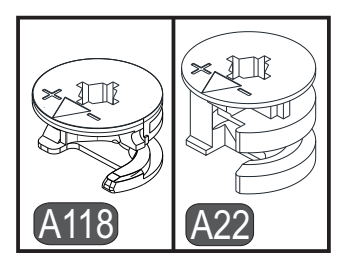

i GP037-0342,1

150 x 35 x 56cm

Follow the installation steps in the order as shown.
Position the parts as shown in the installation guide steps. 

HARDWARE LIST

A06 18mm  C1-32x	A12 Allen  1x	A16 DbØ8  1x	A17 4X50  1x	A18 3,5X18  16x
A22 Minifix k18  24x	A23 Minifix M10  24x	A25 ARK.PL  14x	A69 P.D.  15x	A87 15x90x30  1x
A118 Ø15X12 MM  8x	A135 Ø11x24 (SD)  8x	A139 Ø5x30  8x	A130 T.R.D.  16x	Z109 35x300 TR  2x
B06 15 mm  15x	Z269 Ø25x150 MM  4x	Z98 AMA 150mm  1x		

5

6

7

8

9

10

12

13

15

16

18 x2

19 x2

20 x2

21

23

180°