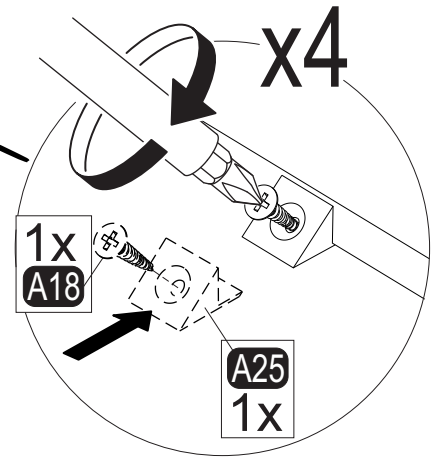

i GP037-0342,1

150 x 35 x 56cm

Follow the installation steps in the order as shown.
Position the parts as shown in the installation guide steps. 

HARDWARE LIST

A06 18mm  C1-32x	A12 Allen  1x	A16 DbØ8  1x	A17 4X50  1x	A18 3,5X18  16x
A22 Minifix k18  24x	A23 Minifix M10  24x	A25 ARK.PL  14x	A69 P.D.  15x	A87 15x90x30  1x
A118 Ø15X12 MM  8x	A135 Ø11x24 (SD)  8x	A139 Ø5x30  8x	A130 T.R.D.  16x	Z109 35x300 TR  2x
B06 15 mm  15x	Z269 Ø25x150 MM  4x	Z98 AMA 150mm  1x		

15

16

18 x2

19 x2

20 x2

21

23

180°