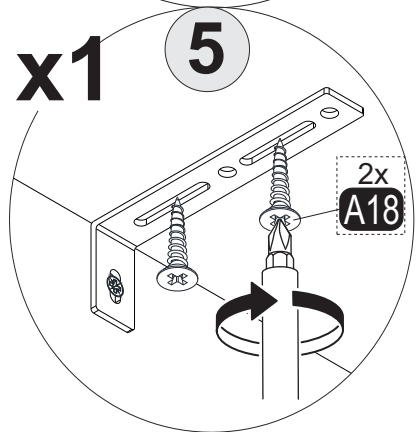

i GP037-0342,1

150 x 35 x 56cm

Follow the installation steps in the order as shown.
Position the parts as shown in the installation guide steps. 

HARDWARE LIST

A06 18mm  C1-32x	A12 Allen  1x	A16 DbØ8  1x	A17 4X50  1x	A18 3,5X18  16x
A22 Minifix k18  24x	A23 Minifix M10  24x	A25 ARK.PL  14x	A69 P.D.  15x	A87 15x90x30  1x
A118 Ø15X12 MM  8x	A135 Ø11x24 (SD)  8x	A139 Ø5x30  8x	A130 T.R.D.  16x	Z109 35x300 TR  2x
B06 15 mm  15x	Z269 Ø25x150 MM  4x	Z98 AMA 150mm  1x		

5

6

7

8

9

10

12

13

15

16

18 x2

19 x2

20 x2

21

23

180°