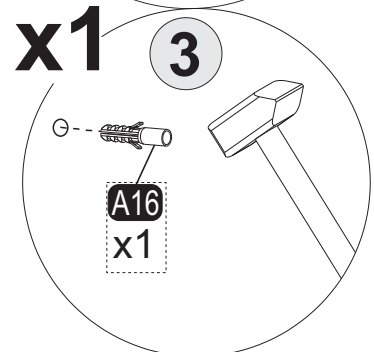

i GP037-0342,1

150 x 35 x 56cm

Follow the installation steps in the order as shown.
Position the parts as shown in the installation guide steps. 

HARDWARE LIST

A06 18mm  C1-32x	A12 Allen  1x	A16 DbØ8  1x	A17 4X50  1x	A18 3,5X18  16x
A22 Minifix k18  24x	A23 Minifix M10  24x	A25 ARK.PL  14x	A69 P.D.  15x	A87 15x90x30  1x
A118 Ø15X12 MM  8x	A135 Ø11x24 (SD)  8x	A139 Ø5x30  8x	A130 T.R.D.  16x	Z109 35x300 TR  2x
B06 15 mm  15x	Z269 Ø25x150 MM  4x	Z98 AMA 150mm  1x		

5

6

7

8

9

10

12

13

15

16

18 x2

19 x2

20 x2

21

23

180°