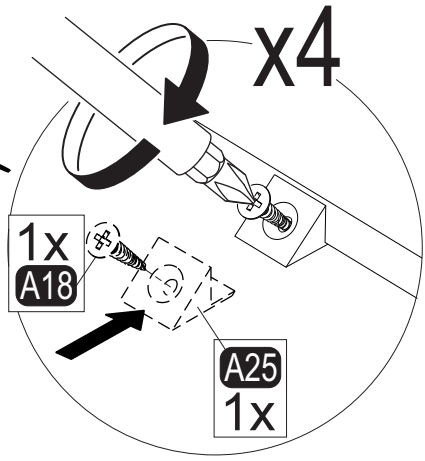

i GP037-0342,1

150 x 35 x 56cm

Follow the installation steps in the order as shown.
Position the parts as shown in the installation guide steps. 

HARDWARE LIST

A06 18mm  C1-32x	A12 Allen  1x	A16 DbØ8  1x	A17 4X50  1x	A18 3,5X18  16x
A22 Minifix k18  24x	A23 Minifix M10  24x	A25 ARK.PL  14x	A69 P.D.  15x	A87 15x90x30  1x
A118 Ø15X12 MM  8x	A135 Ø11x24 (SD)  8x	A139 Ø5x30  8x	A130 T.R.D.  16x	Z109 35x300 TR  2x
B06 15 mm  15x	Z269 Ø25x150 MM  4x	Z98 AMA 150mm  1x		

15

16

18 x2

19 x2

20 x2

21

23

180°