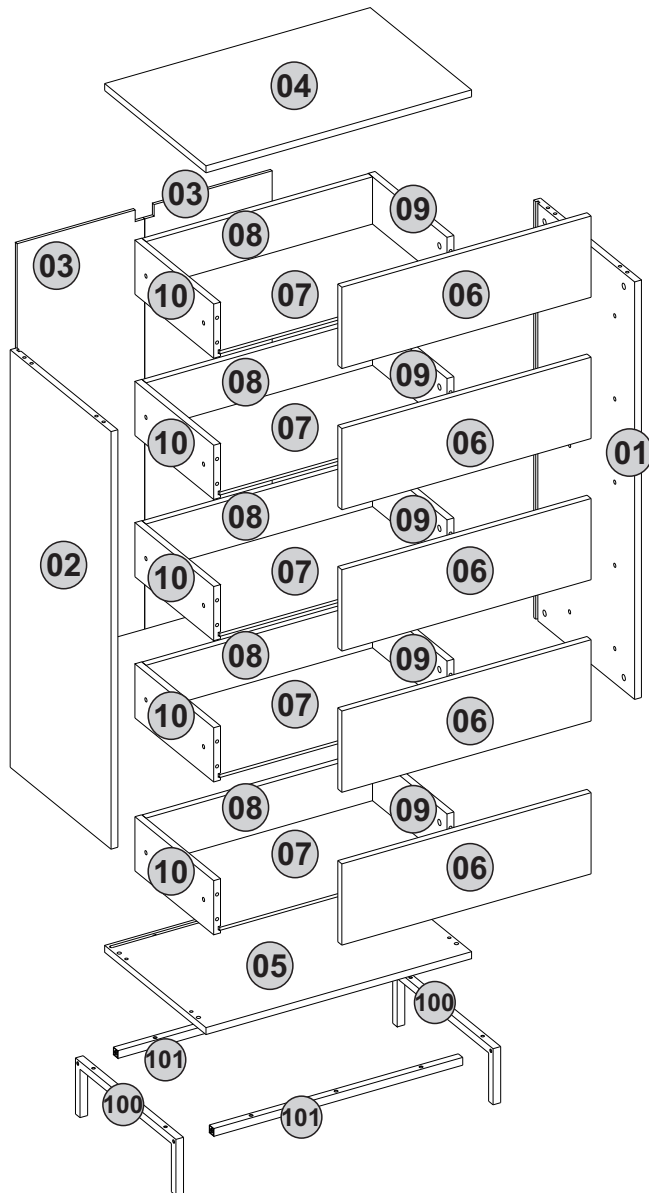

**i** GP037-0343,1

70 x 45 x 126,5cm

Follow the installation steps in the order as shown.  
Position the parts as shown in the installation guide steps.

# HARDWARE LIST

<b>A04</b> Ø8x30 8x 	<b>A06</b> 18mm C1-40x Minifix k18 48x 	<b>A12</b> Allen 1x 	<b>A16</b> DbØ8 1x 	<b>A17</b> 4x50 1x 
<b>A18</b> 3,5x18 32x 	<b>A22</b> Minifix k18 48x 	<b>A23</b> Minifix M10 48x 	<b>A25</b> ARK.PL 30x 	<b>A50</b> 3,5x16 (Black) 10x 
<b>A69</b> P.D. 10x 	<b>Z109</b> 35x300 TR 5x 	<b>A130</b> T.R.D. 40x 	<b>A87</b> 15x90x30 1x 	<b>B12</b> 30 (black)mm 14x 
<b>Z27</b> 20x20x18 4x 	<b>Z551</b> 150mm MK (black) 5x 	<b>Z296</b> 1x 		

# 1 x10

# 16 x 5

**17**x5

**18**x5