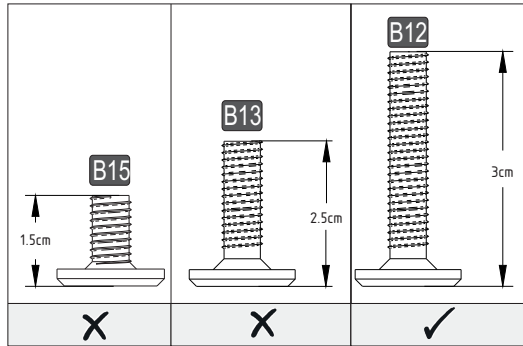

GP037-0346,1

206,5 x 170 x 100cm

HARDWARE LIST

A04  Ø8x30 2x	A06  18mm C1-44x	A12  Allen 1x	A13  50mm 4x	A31  DFM6-68 5x
A22  Minifix k18 14x	A134  Ø9,5x34 (MD) 4x	A50  3,5x16 (Black) 22x	A69  P.D. 52x	A41  Ø8x55 4x
Z27  20x20x18 2x	B13  25 (black)mm 26x	B15  15 (black)mm 40x	Z293  4x	Z294  1x
B12  30 (black)mm 2x				

1 x3

3

4

x12

x12

5

6

7

8

11

12

x28

180°

15

18

19