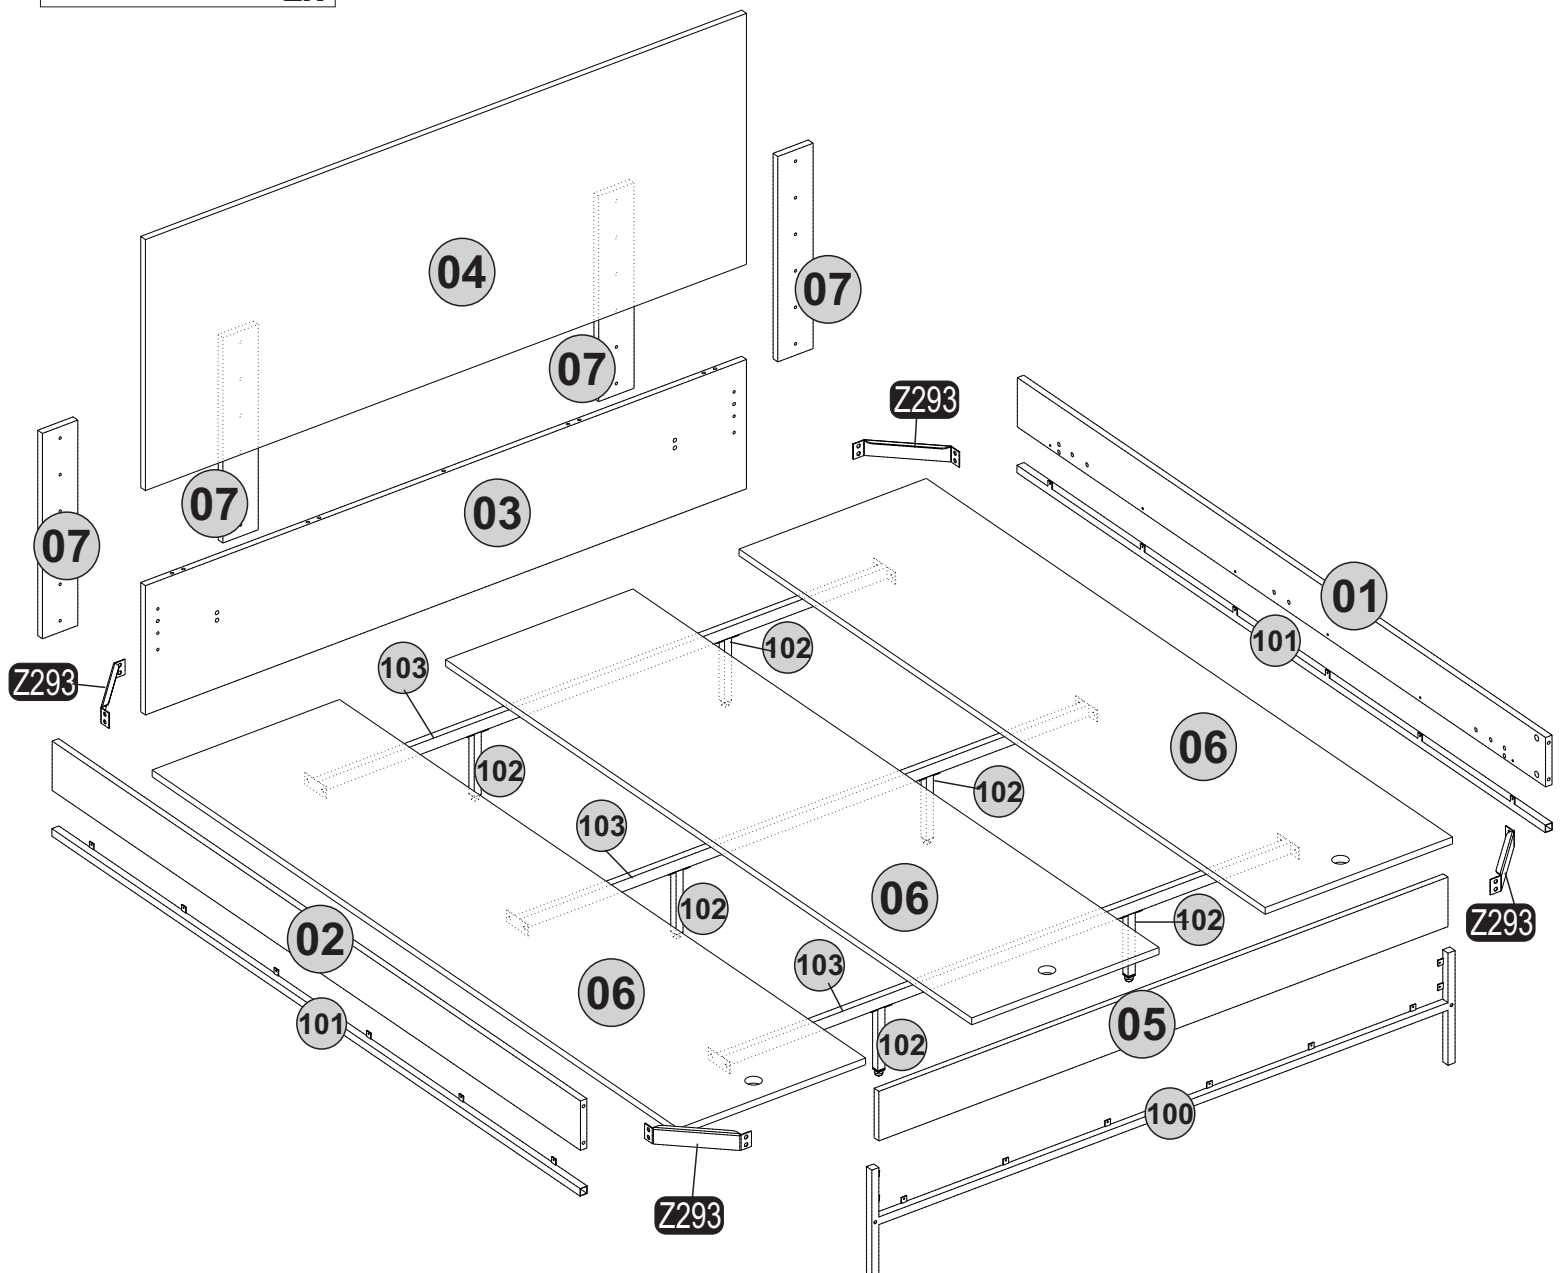

GP037-0346,1

206,5 x 170 x 100cm

HARDWARE LIST

A04  Ø8x30 2x	A06  18mm C1-44x	A12  Allen 1x	A13  50mm 4x	A31  DFM6-68 5x
A22  Minifix k18 14x	A134  Ø9,5x34 (MD) 4x	A50  3,5x16 (Black) 22x	A69  P.D. 52x	A41  Ø8x55 4x
Z27  20x20x18 2x	B13  25 (black)mm 26x	B15  15 (black)mm 40x	Z293  4x	Z294  1x
B12  30 (black)mm 2x				

1 x3

3

4

x12

x12

5

6

7

8

11

12

x28

180°

15

18

19