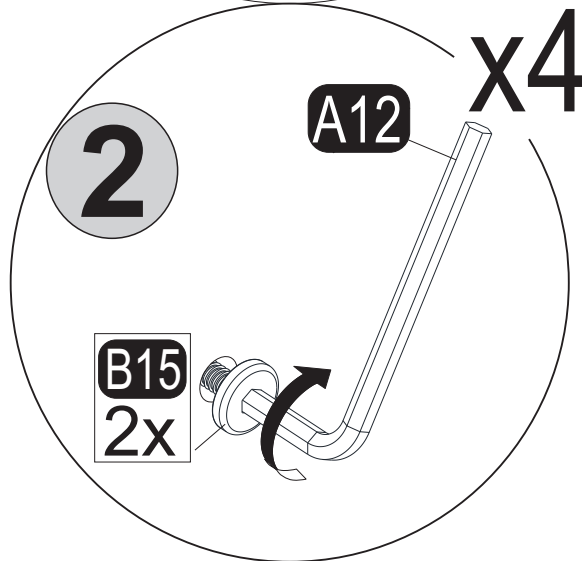

GP037-0346,1

206,5 x 170 x 100cm

HARDWARE LIST

A04  Ø8x30 2x	A06  18mm C1-44x	A12  Allen 1x	A13  50mm 4x	A31  DFM6-68 5x
A22  Minifix k18 14x	A134  Ø9,5x34 (MD) 4x	A50  3,5x16 (Black) 22x	A69  P.D. 52x	A41  Ø8x55 4x
Z27  20x20x18 2x	B13  25 (black)mm 26x	B15  15 (black)mm 40x	Z293  4x	Z294  1x
B12  30 (black)mm 2x				

1 x3

3

4

x12

x12

5

6

7

8

11

12

x28

180°

15

18

19