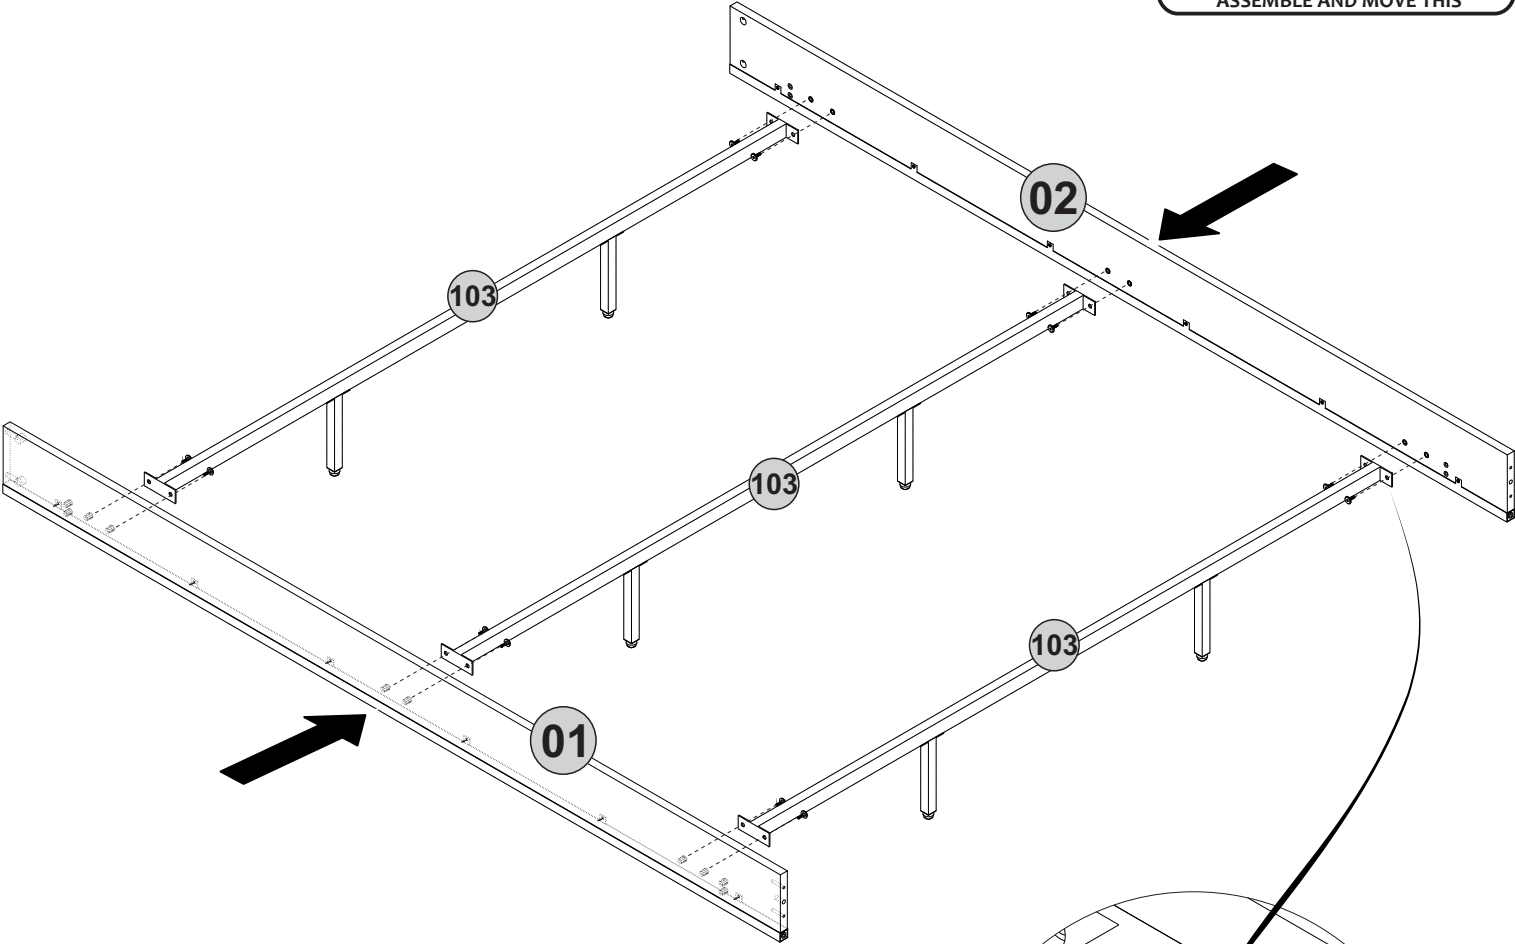

GP037-0346,1

206,5 x 170 x 100cm

HARDWARE LIST

A04  Ø8x30 2x	A06  18mm C1-44x	A12  Allen 1x	A13  50mm 4x	A31  DFM6-68 5x
A22  Minifix k18 14x	A134  Ø9,5x34 (MD) 4x	A50  3,5x16 (Black) 22x	A69  P.D. 52x	A41  Ø8x55 4x
Z27  20x20x18 2x	B13  25 (black)mm 26x	B15  15 (black)mm 40x	Z293  4x	Z294  1x
B12  30 (black)mm 2x				

1 x3

3

4

x12

x12

5

6

7

8

11

12

x28

180°

15

18

19