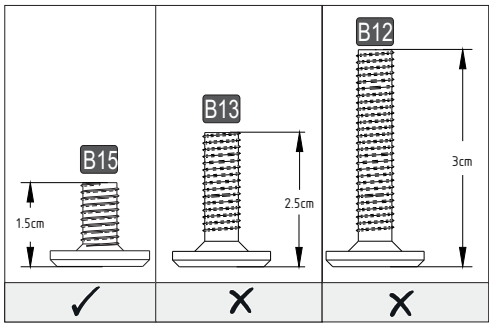

GP037-0346,1

206,5 x 170 x 100cm

HARDWARE LIST

A04  Ø8x30 2x	A06  18mm C1-44x	A12  Allen 1x	A13  50mm 4x	A31  DFM6-68 5x
A22  Minifix k18 14x	A134  Ø9,5x34 (MD) 4x	A50  3,5x16 (Black) 22x	A69  P.D. 52x	A41  Ø8x55 4x
Z27  20x20x18 2x	B13  25 (black)mm 26x	B15  15 (black)mm 40x	Z293  4x	Z294  1x
B12  30 (black)mm 2x				

1 x3

3

4

x12

x12

5

6

7

8

11

12

x28

180°

15

18

19