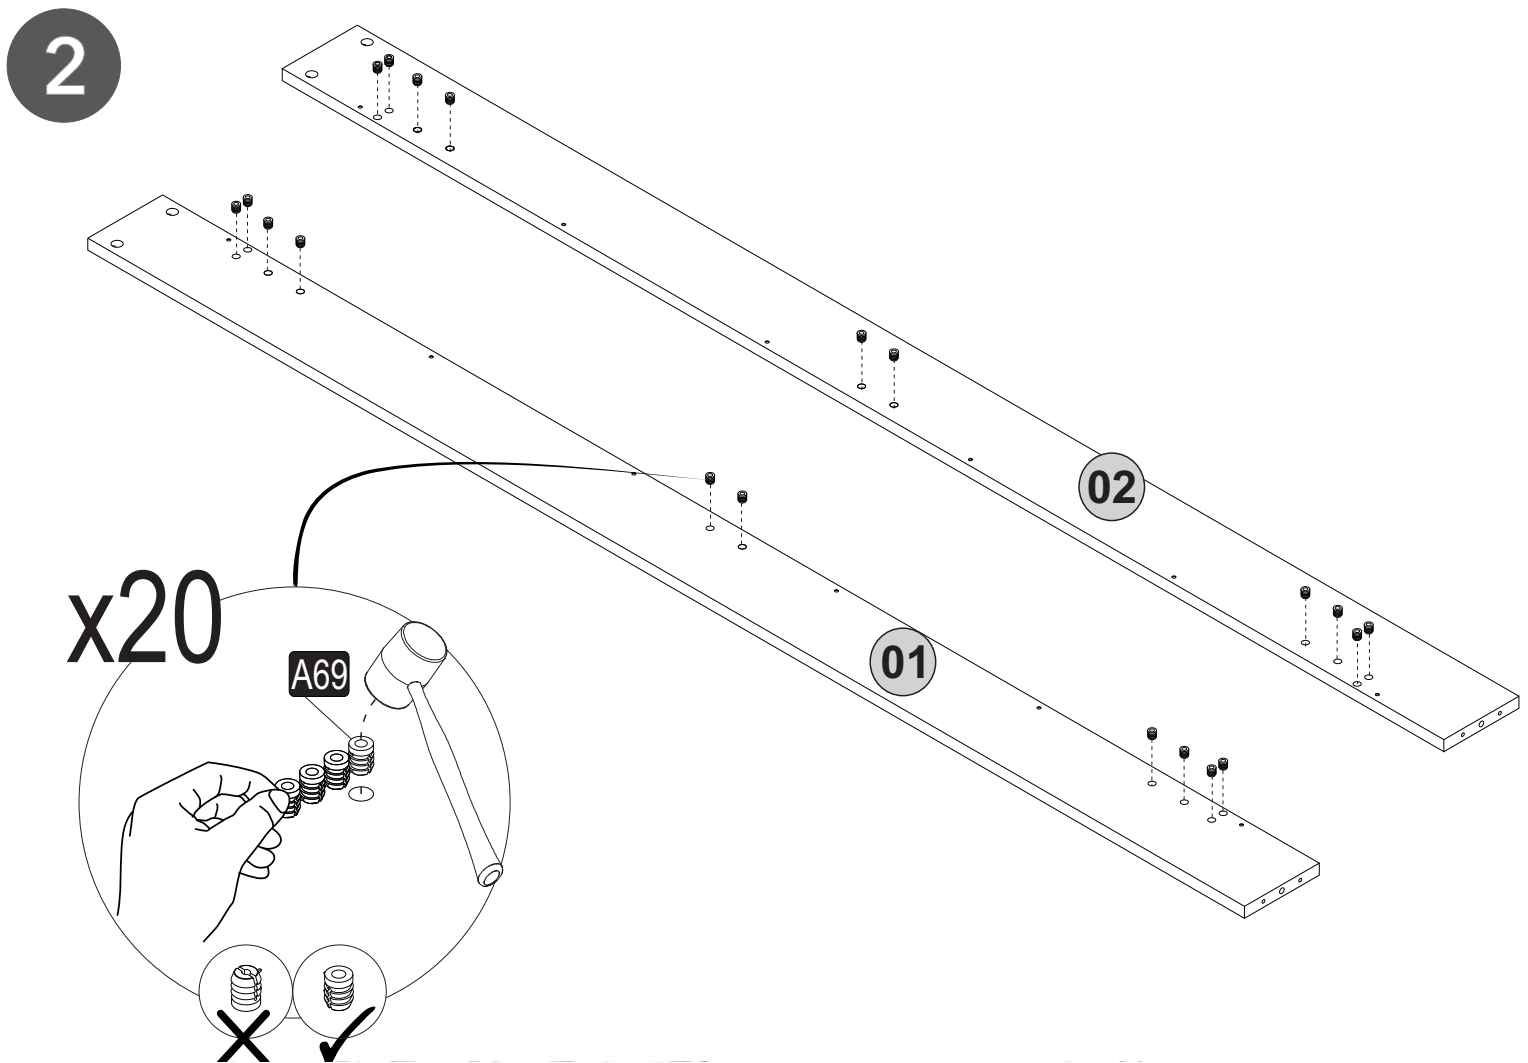

GP037-0346,1

206,5 x 170 x 100cm

HARDWARE LIST

A04  Ø8x30 2x	A06  18mm C1-44x	A12  Allen 1x	A13  50mm 4x	A31  DFM6-68 5x
A22  Minifix k18 14x	A134  Ø9,5x34 (MD) 4x	A50  3,5x16 (Black) 22x	A69  P.D. 52x	A41  Ø8x55 4x
Z27  20x20x18 2x	B13  25 (black)mm 26x	B15  15 (black)mm 40x	Z293  4x	Z294  1x
B12  30 (black)mm 2x				

1 x3

3

4

x12

x12

5

6

7

8

11

12

x28

180°

15

18

19