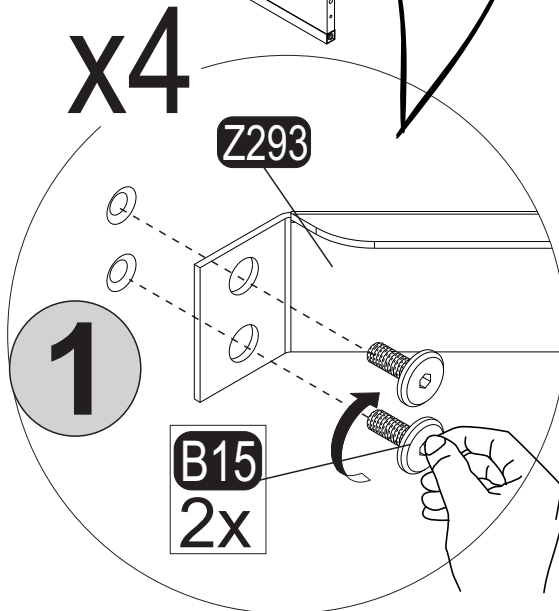

GP037-0346,1

206,5 x 170 x 100cm

HARDWARE LIST

A04  Ø8x30 2x	A06  18mm C1-44x	A12  Allen 1x	A13  50mm 4x	A31  DFM6-68 5x
A22  Minifix k18 14x	A134  Ø9,5x34 (MD) 4x	A50  3,5x16 (Black) 22x	A69  P.D. 52x	A41  Ø8x55 4x
Z27  20x20x18 2x	B13  25 (black)mm 26x	B15  15 (black)mm 40x	Z293  4x	Z294  1x
B12  30 (black)mm 2x				

1 x3

3

4

x12

x12

5

6

7

8

11

12

x28

180°

15

18

19