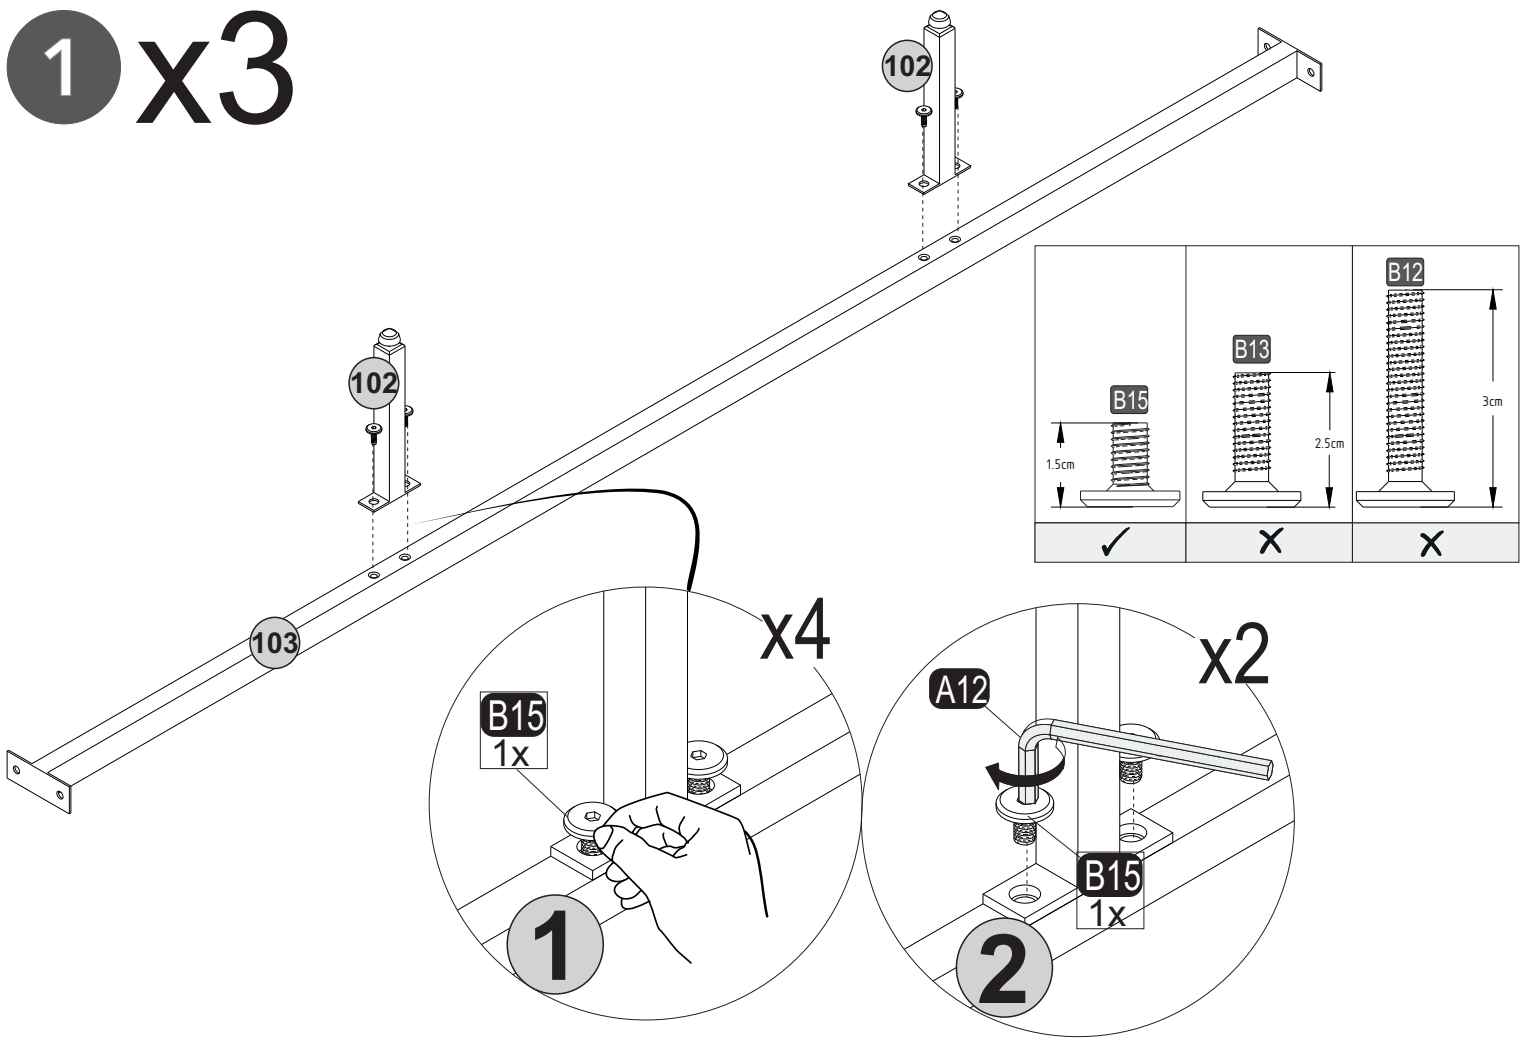

GP037-0346,1

206,5 x 170 x 100cm

HARDWARE LIST

A04  Ø8x30 2x	A06  18mm C1-44x	A12  Allen 1x	A13  50mm 4x	A31  DFM6-68 5x
A22  Minifix k18 14x	A134  Ø9,5x34 (MD) 4x	A50  3,5x16 (Black) 22x	A69  P.D. 52x	A41  Ø8x55 4x
Z27  20x20x18 2x	B13  25 (black)mm 26x	B15  15 (black)mm 40x	Z293  4x	Z294  1x
B12  30 (black)mm 2x				

1 x3

3

4

x12

x12

5

6

7

8

11

12

x28

180°

15

18

19