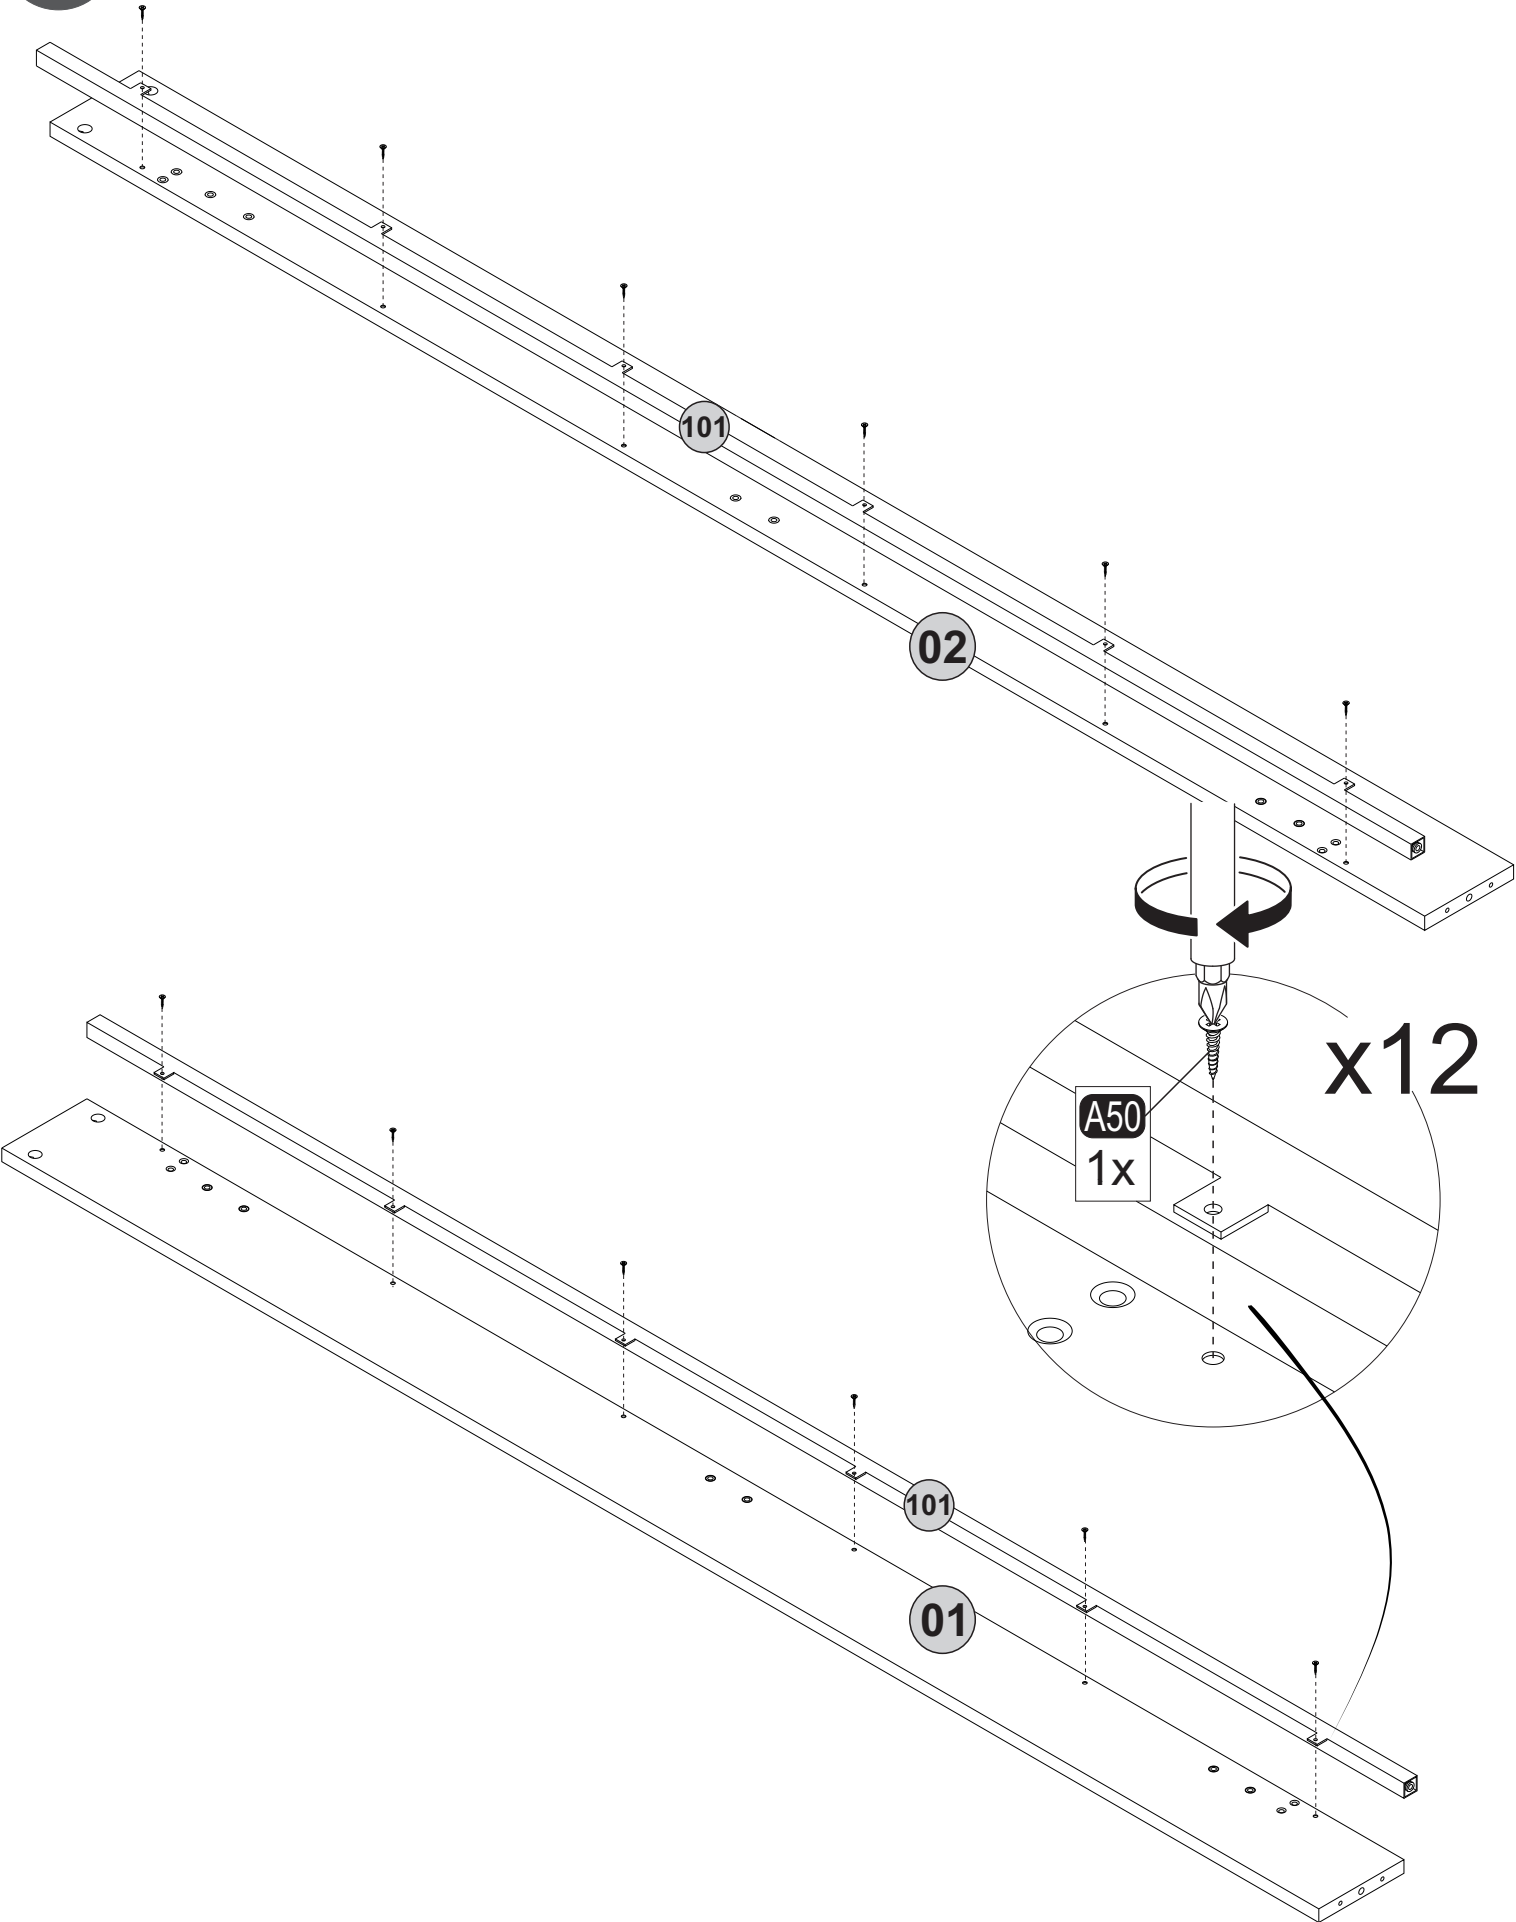

GP037-0346,1

206,5 x 170 x 100cm

HARDWARE LIST

A04  Ø8x30 2x	A06  18mm C1-44x	A12  Allen 1x	A13  50mm 4x	A31  DFM6-68 5x
A22  Minifix k18 14x	A134  Ø9,5x34 (MD) 4x	A50  3,5x16 (Black) 22x	A69  P.D. 52x	A41  Ø8x55 4x
Z27  20x20x18 2x	B13  25 (black)mm 26x	B15  15 (black)mm 40x	Z293  4x	Z294  1x
B12  30 (black)mm 2x				

1 x3

3

4

x12

x12

5

6

7

8

11

12

x28

180°

15

18

19