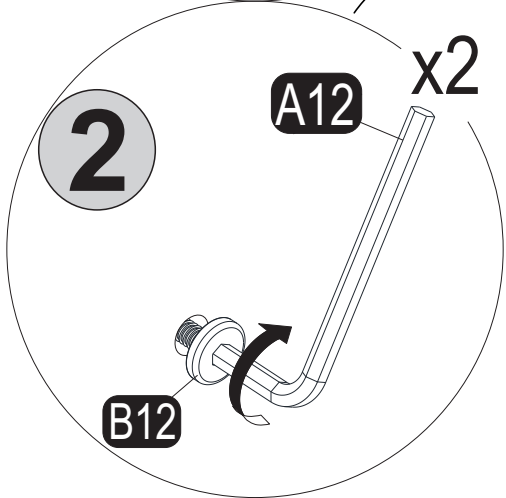

GP037-0346,1

206,5 x 170 x 100cm

HARDWARE LIST

A04  Ø8x30 2x	A06  18mm C1-44x	A12  Allen 1x	A13  50mm 4x	A31  DFM6-68 5x
A22  Minifix k18 14x	A134  Ø9,5x34 (MD) 4x	A50  3,5x16 (Black) 22x	A69  P.D. 52x	A41  Ø8x55 4x
Z27  20x20x18 2x	B13  25 (black)mm 26x	B15  15 (black)mm 40x	Z293  4x	Z294  1x
B12  30 (black)mm 2x				

1 x3

3

4

x12

x12

5

6

7

8

11

12

x28

180°

15

18

19