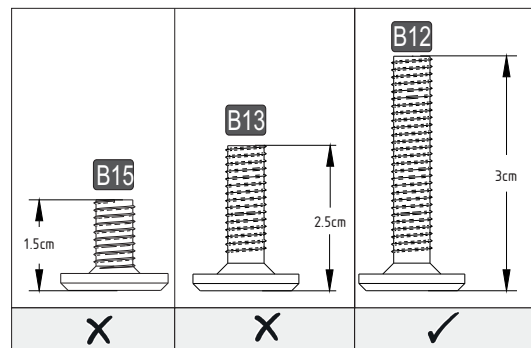

GP037-0346,1

206,5 x 170 x 100cm

HARDWARE LIST

A04  Ø8x30 2x	A06  18mm C1-44x	A12  Allen 1x	A13  50mm 4x	A31  DFM6-68 5x
A22  Minifix k18 14x	A134  Ø9,5x34 (MD) 4x	A50  3,5x16 (Black) 22x	A69  P.D. 52x	A41  Ø8x55 4x
Z27  20x20x18 2x	B13  25 (black)mm 26x	B15  15 (black)mm 40x	Z293  4x	Z294  1x
B12  30 (black)mm 2x				

1 x3

3

4

x12

x12

5

6

7

8

11

12

x28

180°

15

18

19