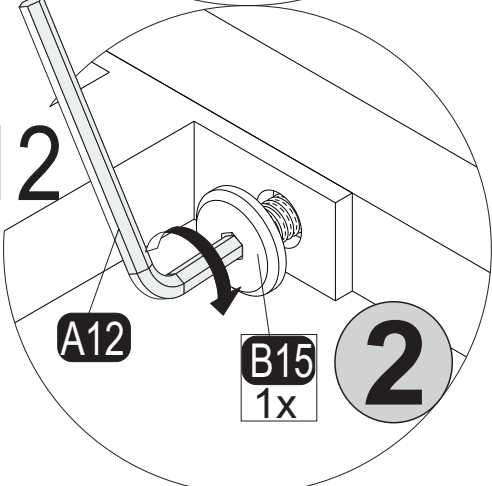

GP037-0346,1

206,5 x 170 x 100cm

HARDWARE LIST

A04  Ø8x30 2x	A06  18mm C1-44x	A12  Allen 1x	A13  50mm 4x	A31  DFM6-68 5x
A22  Minifix k18 14x	A134  Ø9,5x34 (MD) 4x	A50  3,5x16 (Black) 22x	A69  P.D. 52x	A41  Ø8x55 4x
Z27  20x20x18 2x	B13  25 (black)mm 26x	B15  15 (black)mm 40x	Z293  4x	Z294  1x
B12  30 (black)mm 2x				

1 x3

3

4

x12

x12

5

6

7

8

11

12

x28

180°

15

18

19