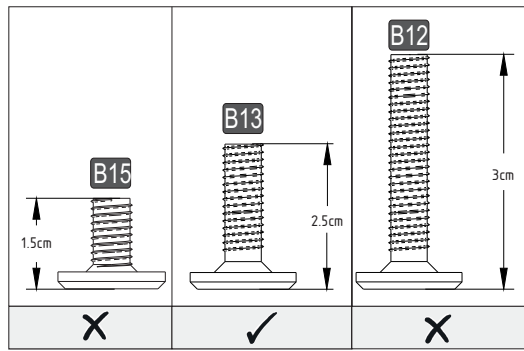

GP037-0346,1

206,5 x 170 x 100cm

HARDWARE LIST

A04  Ø8x30 2x	A06  18mm C1-44x	A12  Allen 1x	A13  50mm 4x	A31  DFM6-68 5x
A22  Minifix k18 14x	A134  Ø9,5x34 (MD) 4x	A50  3,5x16 (Black) 22x	A69  P.D. 52x	A41  Ø8x55 4x
Z27  20x20x18 2x	B13  25 (black)mm 26x	B15  15 (black)mm 40x	Z293  4x	Z294  1x
B12  30 (black)mm 2x				

1 x3

3

4

x12

x12

5

6

7

8

11

12

x28

180°

15

18

19