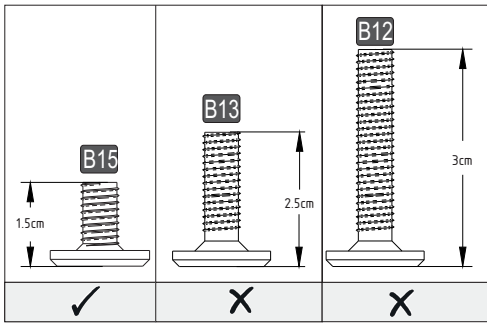

GP037-0346,1

206,5 x 170 x 100cm

HARDWARE LIST

A04  Ø8x30 2x	A06  18mm C1-44x	A12  Allen 1x	A13  50mm 4x	A31  DFM6-68 5x
A22  Minifix k18 14x	A134  Ø9,5x34 (MD) 4x	A50  3,5x16 (Black) 22x	A69  P.D. 52x	A41  Ø8x55 4x
Z27  20x20x18 2x	B13  25 (black)mm 26x	B15  15 (black)mm 40x	Z293  4x	Z294  1x
B12  30 (black)mm 2x				

1 x3

3

4

x12

x12

5

6

7

8

11

12

x28

180°

15

18

19