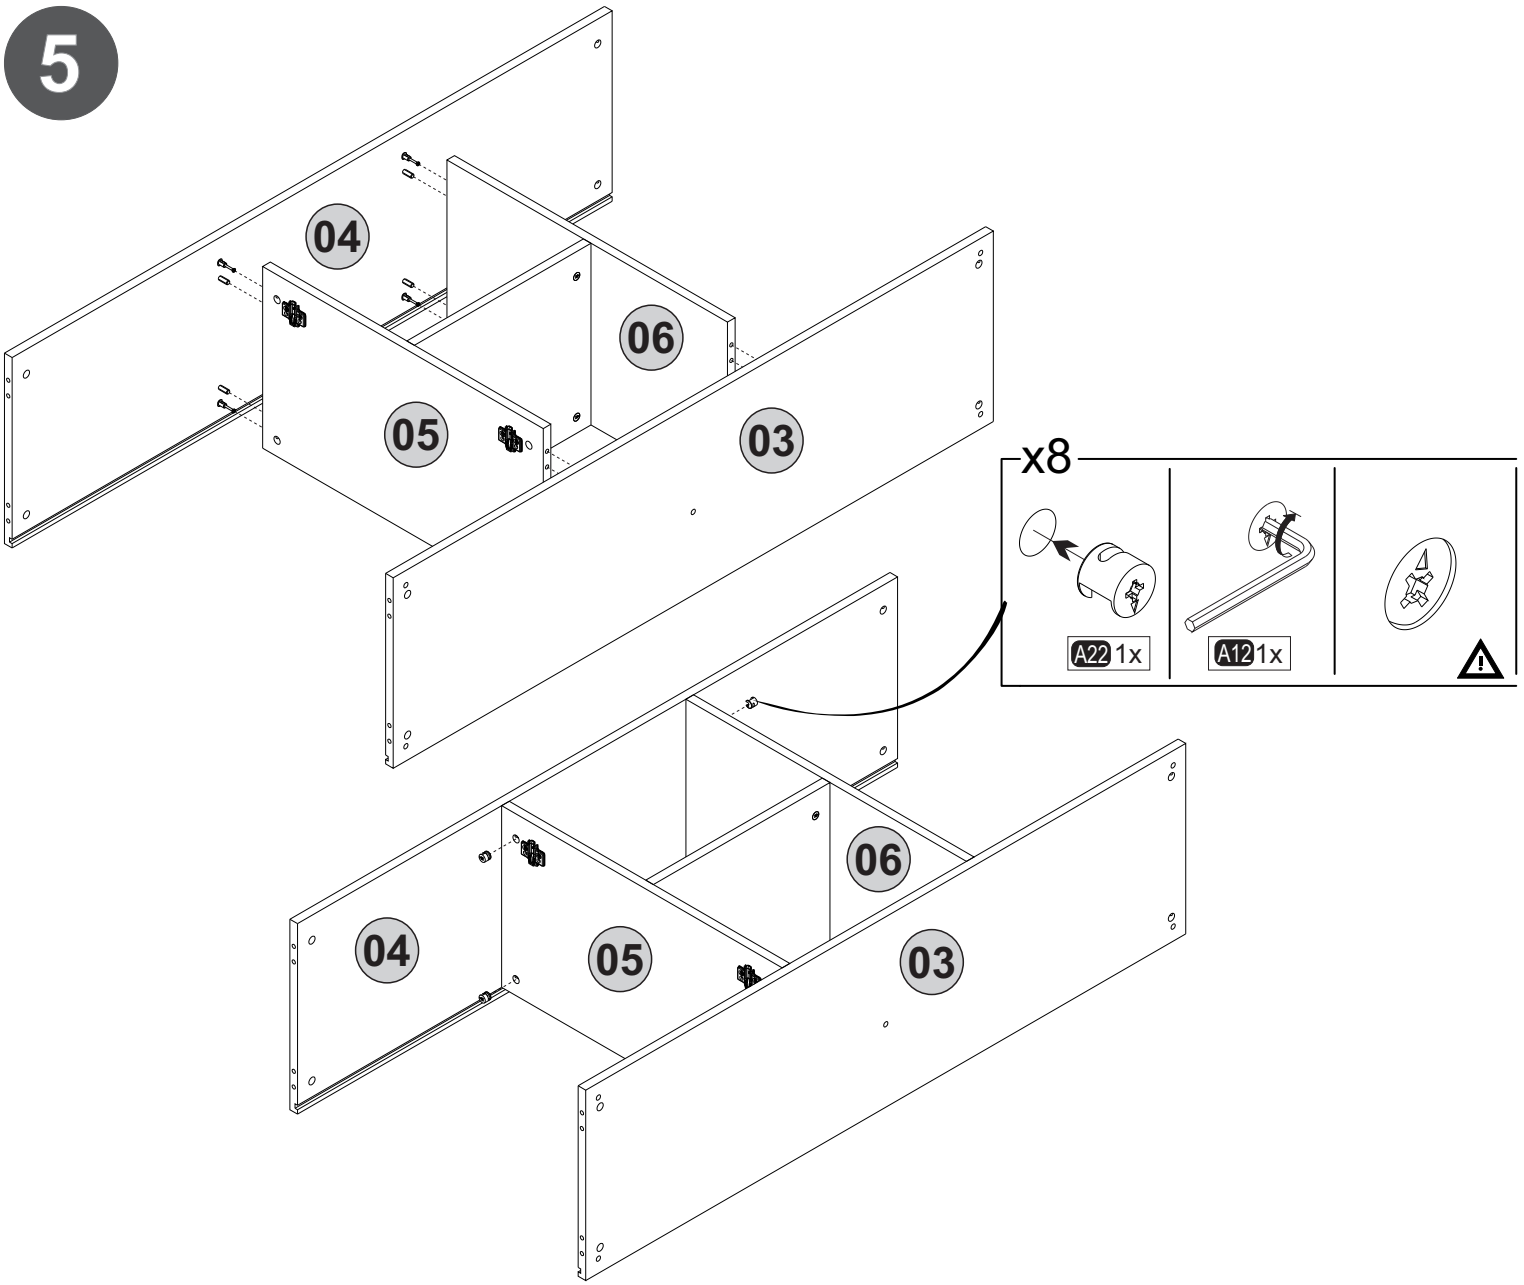

i GP037-0355,1

150,2 x 39 x 81cm

Follow the installation steps in the order as shown.
Position the parts as shown in the installation guide steps.

HARDWARE LIST

A04 Ø8x30  28x	A06 18mm  C1-28x	A12 Allen  1x	A18 3,5x18  35x	A69 P.D.  5x
A22 Minifix k18  28x	A23 Minifix M10  12x	A62 Minifix M8  16x	C33 TM  4x	C34 MA  4x
A16 DbØ8  2x	A17 4x50  2x	Z121 MDK  2x	Z07 4x22kv  2x	A153 AYAK  5x
A87 15x90x30  2x	A25 ARK.PL  7x	A48 Raf Pimi  8x		

1

2

3

4

Rotate

5

6 x4

7

x8

 A22 1x	 A12 1x	 !
---	---	--

9

x4

 <p>A22 1x</p>	 <p>A12 1x</p>	 <p></p>
---	---	--

11

12

13