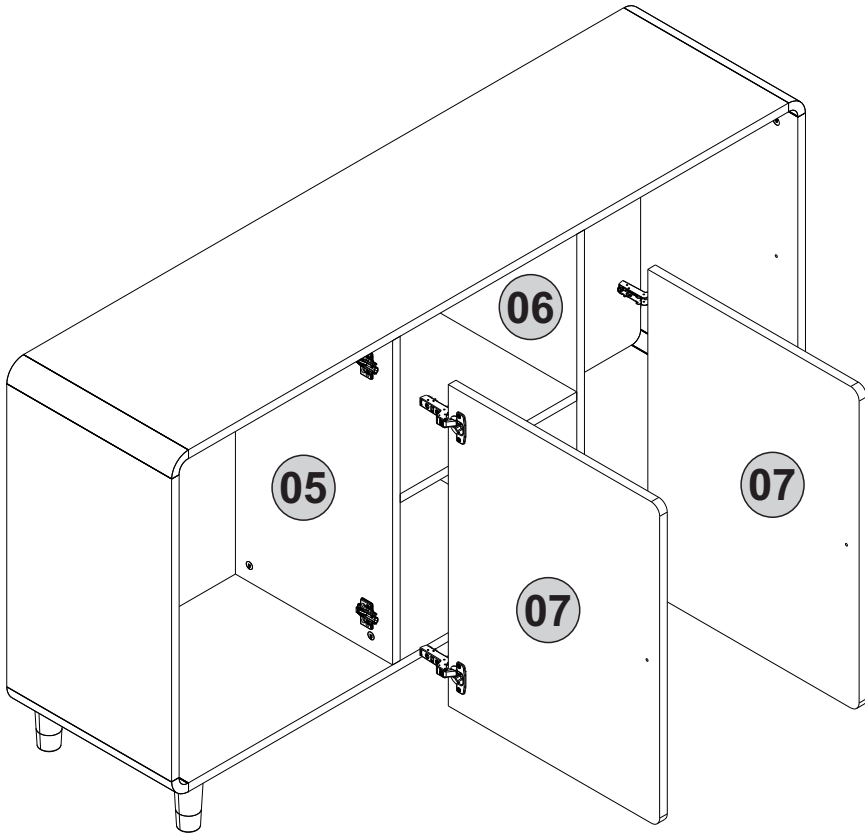

i GP037-0355,1

150,2 x 39 x 81cm

Follow the installation steps in the order as shown.
Position the parts as shown in the installation guide steps.

HARDWARE LIST

A04 Ø8x30  28x	A06 18mm  C1-28x	A12 Allen  1x	A18 3,5x18  35x	A69 P.D.  5x
A22 Minifix k18  28x	A23 Minifix M10  12x	A62 Minifix M8  16x	C33 TM  4x	C34 MA  4x
A16 DbØ8  2x	A17 4x50  2x	Z121 MDK  2x	Z07 4x22kv  2x	A153 AYAK  5x
A87 15x90x30  2x	A25 ARK.PL  7x	A48 Raf Pimi  8x		

x8

 A22 1x	 A12 1x	 !
---	---	--

9

x4

 <p>A22 1x</p>	 <p>A12 1x</p>	 <p></p>
---	---	--

11

12

13