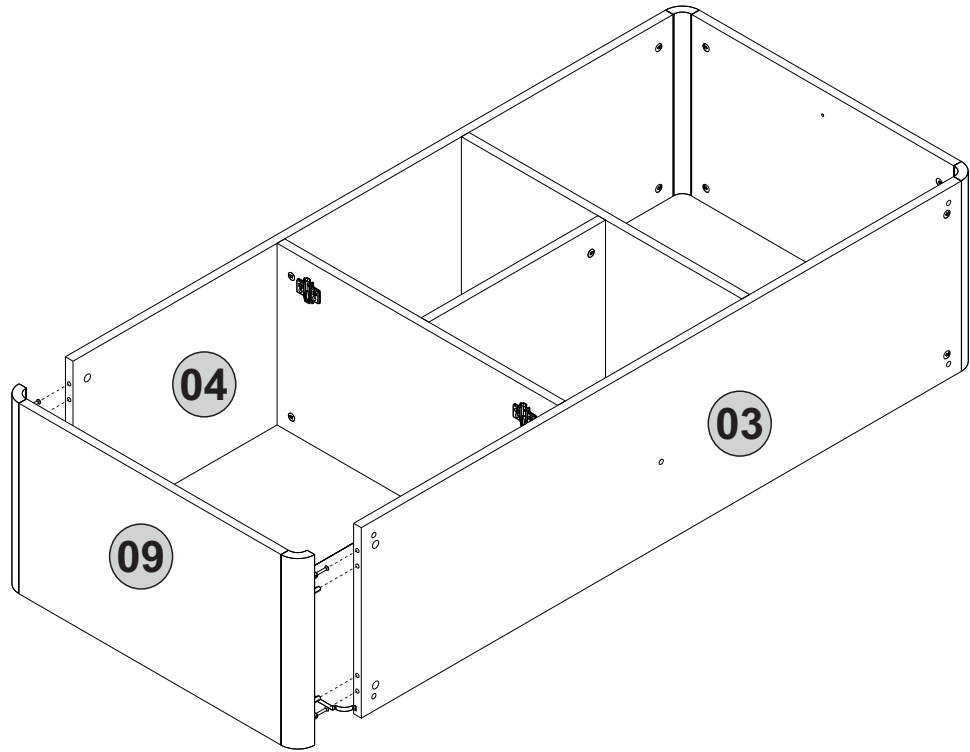

i GP037-0355,1

150,2 x 39 x 81cm

Follow the installation steps in the order as shown.
Position the parts as shown in the installation guide steps.

HARDWARE LIST

A04 Ø8x30  28x	A06 18mm  C1-28x	A12 Allen  1x	A18 3,5x18  35x	A69 P.D.  5x
A22 Minifix k18  28x	A23 Minifix M10  12x	A62 Minifix M8  16x	C33 TM  4x	C34 MA  4x
A16 DbØ8  2x	A17 4x50  2x	Z121 MDK  2x	Z07 4x22kv  2x	A153 AYAK  5x
A87 15x90x30  2x	A25 ARK.PL  7x	A48 Raf Pimi  8x		

1

2

3

4

Rotate

5

6 x4

7

x8

 A22 1x	 A12 1x	 !
---	---	--

9

x4

 <p>A22 1x</p>	 <p>A12 1x</p>	 <p></p>
---	---	--

11

12

13