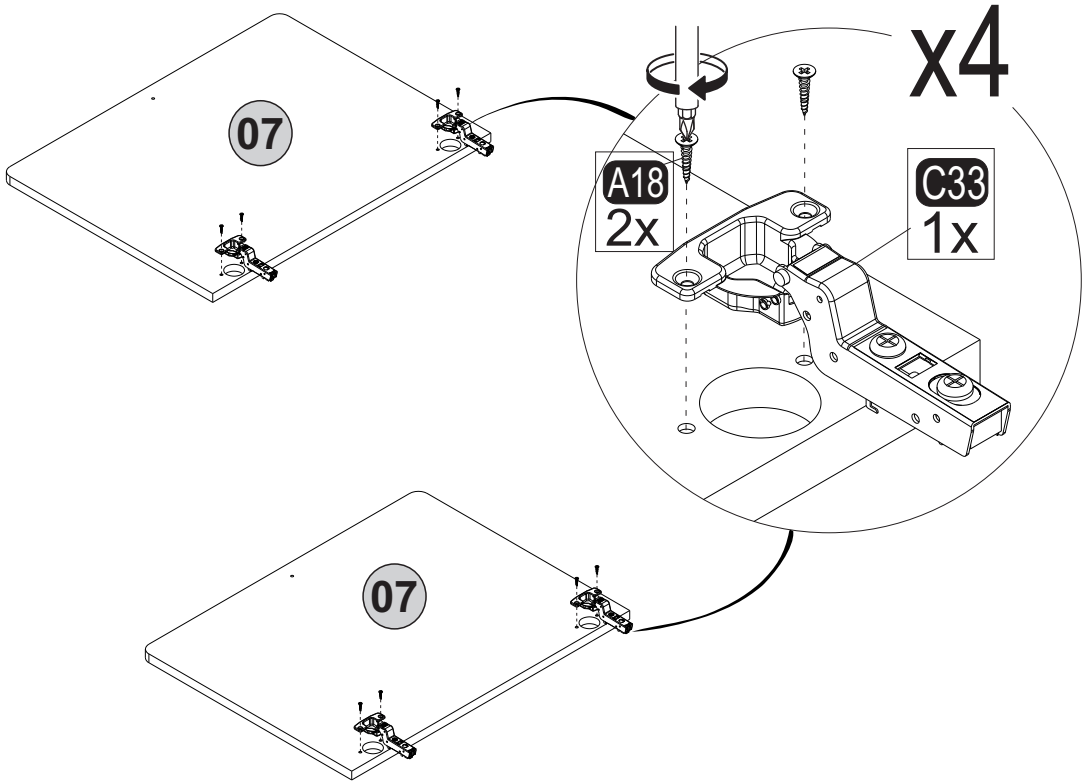

i GP037-0355,1

150,2 x 39 x 81cm

Follow the installation steps in the order as shown.
Position the parts as shown in the installation guide steps.

HARDWARE LIST

A04 Ø8x30  28x	A06 18mm  C1-28x	A12 Allen  1x	A18 3,5x18  35x	A69 P.D.  5x
A22 Minifix k18  28x	A23 Minifix M10  12x	A62 Minifix M8  16x	C33 TM  4x	C34 MA  4x
A16 DbØ8  2x	A17 4x50  2x	Z121 MDK  2x	Z07 4x22kv  2x	A153 AYAK  5x
A87 15x90x30  2x	A25 ARK.PL  7x	A48 Raf Pimi  8x		

x8

 A22 1x	 A12 1x	 !
---	---	--

9

x4

 <p>A22 1x</p>	 <p>A12 1x</p>	 <p></p>
---	---	--

11

12

13