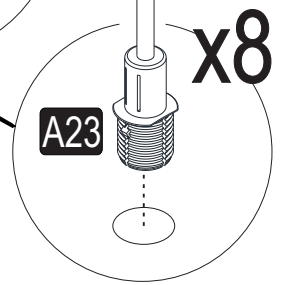

i GP037-0355,1

150,2 x 39 x 81cm

Follow the installation steps in the order as shown.
Position the parts as shown in the installation guide steps.

HARDWARE LIST

A04 Ø8x30  28x	A06 18mm  C1-28x	A12 Allen  1x	A18 3,5x18  35x	A69 P.D.  5x
A22 Minifix k18  28x	A23 Minifix M10  12x	A62 Minifix M8  16x	C33 TM  4x	C34 MA  4x
A16 DbØ8  2x	A17 4x50  2x	Z121 MDK  2x	Z07 4x22kv  2x	A153 AYAK  5x
A87 15x90x30  2x	A25 ARK.PL  7x	A48 Raf Pimi  8x		

1

2

3

4

Rotate

5

6 x4

7

x8

 A22 1x	 A12 1x	 !
---	---	--

9

x4

 <p>A22 1x</p>	 <p>A12 1x</p>	 <p></p>
---	---	--

11

12

13