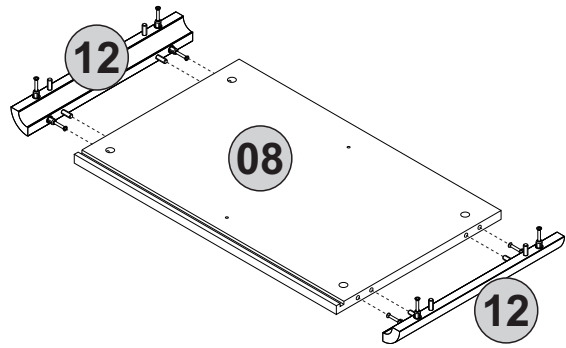

i GP037-0355,1

150,2 x 39 x 81cm

Follow the installation steps in the order as shown.
Position the parts as shown in the installation guide steps.

HARDWARE LIST

A04 Ø8x30  28x	A06 18mm  C1-28x	A12 Allen  1x	A18 3,5x18  35x	A69 P.D.  5x
A22 Minifix k18  28x	A23 Minifix M10  12x	A62 Minifix M8  16x	C33 TM  4x	C34 MA  4x
A16 DbØ8  2x	A17 4x50  2x	Z121 MDK  2x	Z07 4x22kv  2x	A153 AYAK  5x
A87 15x90x30  2x	A25 ARK.PL  7x	A48 Raf Pimi  8x		

1

2

3

4

Rotate

5

6 x4

7

x8

 A22 1x	 A12 1x	 !
---	---	--

9

x4

 <p>A22 1x</p>	 <p>A12 1x</p>	 <p></p>
---	---	--

11

12

13