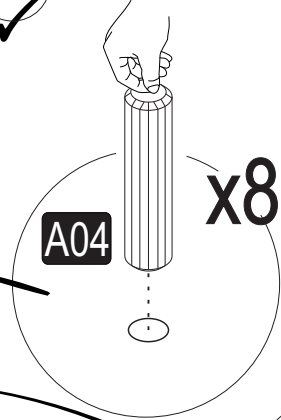

i GP037-0355,1

150,2 x 39 x 81cm

Follow the installation steps in the order as shown.
Position the parts as shown in the installation guide steps.

HARDWARE LIST

A04 Ø8x30  28x	A06 18mm  C1-28x	A12 Allen  1x	A18 3,5x18  35x	A69 P.D.  5x
A22 Minifix k18  28x	A23 Minifix M10  12x	A62 Minifix M8  16x	C33 TM  4x	C34 MA  4x
A16 DbØ8  2x	A17 4x50  2x	Z121 MDK  2x	Z07 4x22kv  2x	A153 AYAK  5x
A87 15x90x30  2x	A25 ARK.PL  7x	A48 Raf Pimi  8x		

1

2

3

4

Rotate

5

6 x4

7

x8

 A22 1x	 A12 1x	 !
---	---	--

9

x4

 <p>A22 1x</p>	 <p>A12 1x</p>	 <p></p>
---	---	--

11

12

13