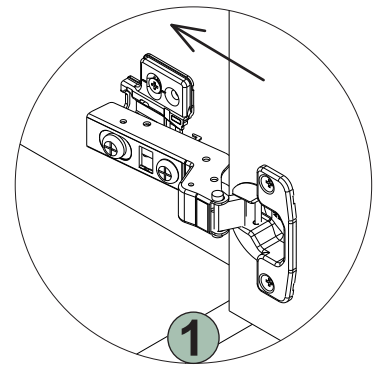

i GP037-0355,1

150,2 x 39 x 81cm

Follow the installation steps in the order as shown.
Position the parts as shown in the installation guide steps.

HARDWARE LIST

A04 Ø8x30  28x	A06 18mm  C1-28x	A12 Allen  1x	A18 3,5x18  35x	A69 P.D.  5x
A22 Minifix k18  28x	A23 Minifix M10  12x	A62 Minifix M8  16x	C33 TM  4x	C34 MA  4x
A16 DbØ8  2x	A17 4x50  2x	Z121 MDK  2x	Z07 4x22kv  2x	A153 AYAK  5x
A87 15x90x30  2x	A25 ARK.PL  7x	A48 Raf Pimi  8x		

x8

 A22 1x	 A12 1x	 !
---	---	--

9

x4

 <p>A22 1x</p>	 <p>A12 1x</p>	 <p></p>
---	---	--

11

12

13