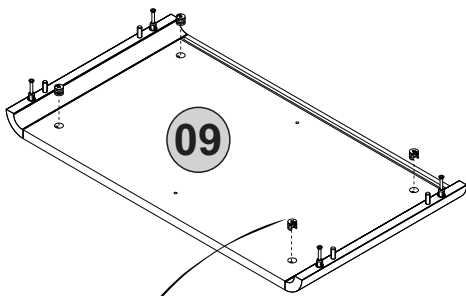

i GP037-0355,1

150,2 x 39 x 81cm

Follow the installation steps in the order as shown.
Position the parts as shown in the installation guide steps.

HARDWARE LIST

A04 Ø8x30  28x	A06 18mm  C1-28x	A12 Allen  1x	A18 3,5x18  35x	A69 P.D.  5x
A22 Minifix k18  28x	A23 Minifix M10  12x	A62 Minifix M8  16x	C33 TM  4x	C34 MA  4x
A16 DbØ8  2x	A17 4x50  2x	Z121 MDK  2x	Z07 4x22kv  2x	A153 AYAK  5x
A87 15x90x30  2x	A25 ARK.PL  7x	A48 Raf Pimi  8x		

1

2

3

4

Rotate

5

6 x4

7

x8

 A22 1x	 A12 1x	 !
---	---	--

9

x4

 <p>A22 1x</p>	 <p>A12 1x</p>	 <p></p>
---	---	--

11

12

13