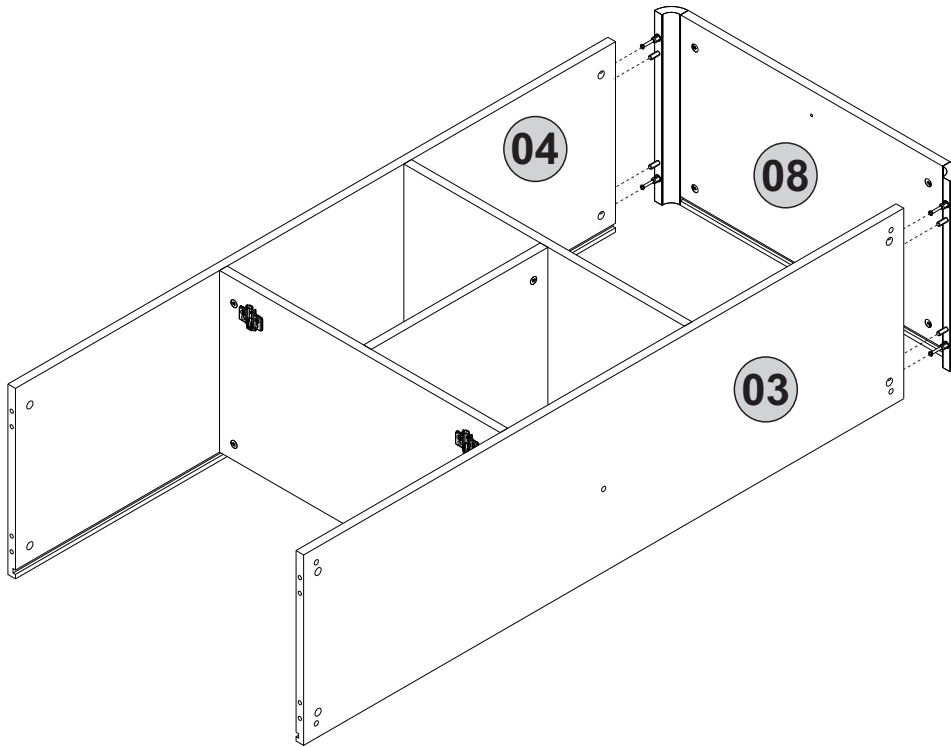

i GP037-0355,1

150,2 x 39 x 81cm

Follow the installation steps in the order as shown.
Position the parts as shown in the installation guide steps.

HARDWARE LIST

A04 Ø8x30  28x	A06 18mm  C1-28x	A12 Allen  1x	A18 3,5x18  35x	A69 P.D.  5x
A22 Minifix k18  28x	A23 Minifix M10  12x	A62 Minifix M8  16x	C33 TM  4x	C34 MA  4x
A16 DbØ8  2x	A17 4x50  2x	Z121 MDK  2x	Z07 4x22kv  2x	A153 AYAK  5x
A87 15x90x30  2x	A25 ARK.PL  7x	A48 Raf Pimi  8x		

1

2

3

4

Rotate

5

6 x4

7

x8

 A22 1x	 A12 1x	 !
---	---	--

9

x4

 <p>A22 1x</p>	 <p>A12 1x</p>	 <p></p>
---	---	--

11

12

13