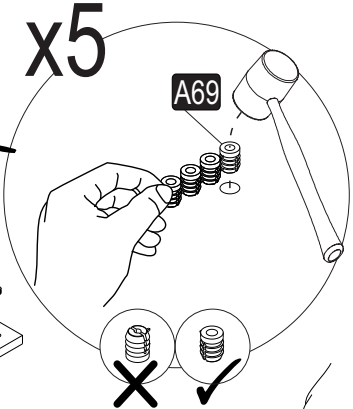

i GP037-0355,1

150,2 x 39 x 81cm

Follow the installation steps in the order as shown.
Position the parts as shown in the installation guide steps.

HARDWARE LIST

A04 Ø8x30  28x	A06 18mm  C1-28x	A12 Allen  1x	A18 3,5x18  35x	A69 P.D.  5x
A22 Minifix k18  28x	A23 Minifix M10  12x	A62 Minifix M8  16x	C33 TM  4x	C34 MA  4x
A16 DbØ8  2x	A17 4x50  2x	Z121 MDK  2x	Z07 4x22kv  2x	A153 AYAK  5x
A87 15x90x30  2x	A25 ARK.PL  7x	A48 Raf Pimi  8x		

1

2

3

4

Rotate

5

6 x4

7

x8

 A22 1x	 A12 1x	 !
---	---	--

9

x4

 <p>A22 1x</p>	 <p>A12 1x</p>	 <p></p>
---	---	--

11

12

13