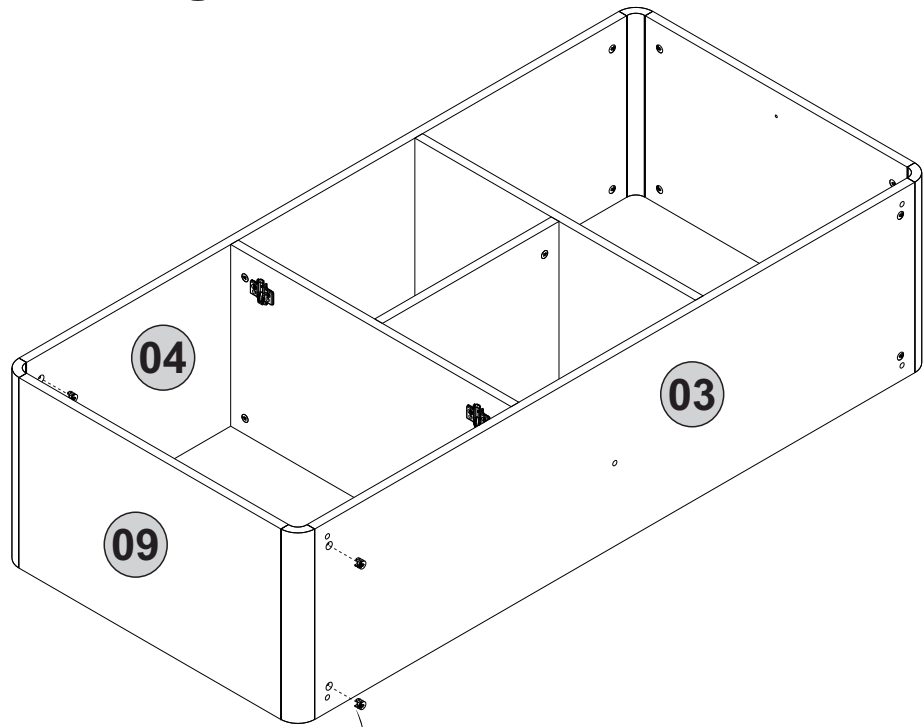

i GP037-0355,1

150,2 x 39 x 81cm

Follow the installation steps in the order as shown.
Position the parts as shown in the installation guide steps.

HARDWARE LIST

A04 Ø8x30  28x	A06 18mm  C1-28x	A12 Allen  1x	A18 3,5x18  35x	A69 P.D.  5x
A22 Minifix k18  28x	A23 Minifix M10  12x	A62 Minifix M8  16x	C33 TM  4x	C34 MA  4x
A16 DbØ8  2x	A17 4x50  2x	Z121 MDK  2x	Z07 4x22kv  2x	A153 AYAK  5x
A87 15x90x30  2x	A25 ARK.PL  7x	A48 Raf Pimi  8x		

1

2

3

4

Rotate

5

6 x4

7

x8

 A22 1x	 A12 1x	 !
---	---	--

9

x4

 <p>A22 1x</p>	 <p>A12 1x</p>	 <p></p>
---	---	--

11

12

13