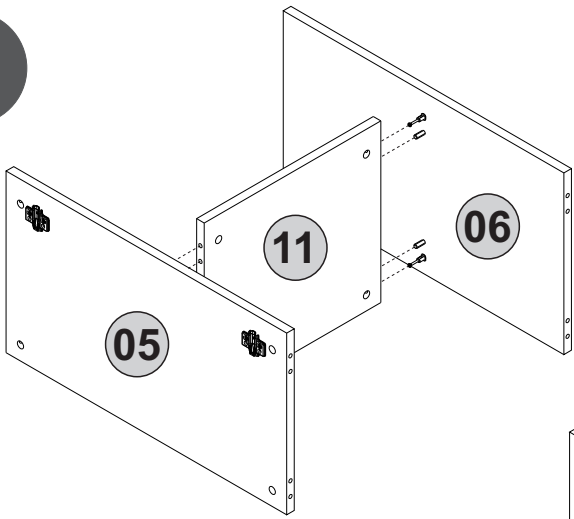

i GP037-0355,1

150,2 x 39 x 81cm

Follow the installation steps in the order as shown.
Position the parts as shown in the installation guide steps.

HARDWARE LIST

A04 Ø8x30  28x	A06 18mm  C1-28x	A12 Allen  1x	A18 3,5x18  35x	A69 P.D.  5x
A22 Minifix k18  28x	A23 Minifix M10  12x	A62 Minifix M8  16x	C33 TM  4x	C34 MA  4x
A16 DbØ8  2x	A17 4x50  2x	Z121 MDK  2x	Z07 4x22kv  2x	A153 AYAK  5x
A87 15x90x30  2x	A25 ARK.PL  7x	A48 Raf Pimi  8x		

1

2

3

4

Rotate

5

6 x4

7

x8

 A22 1x	 A12 1x	 !
---	---	--

9

x4

 <p>A22 1x</p>	 <p>A12 1x</p>	 <p></p>
---	---	--

11

12

13