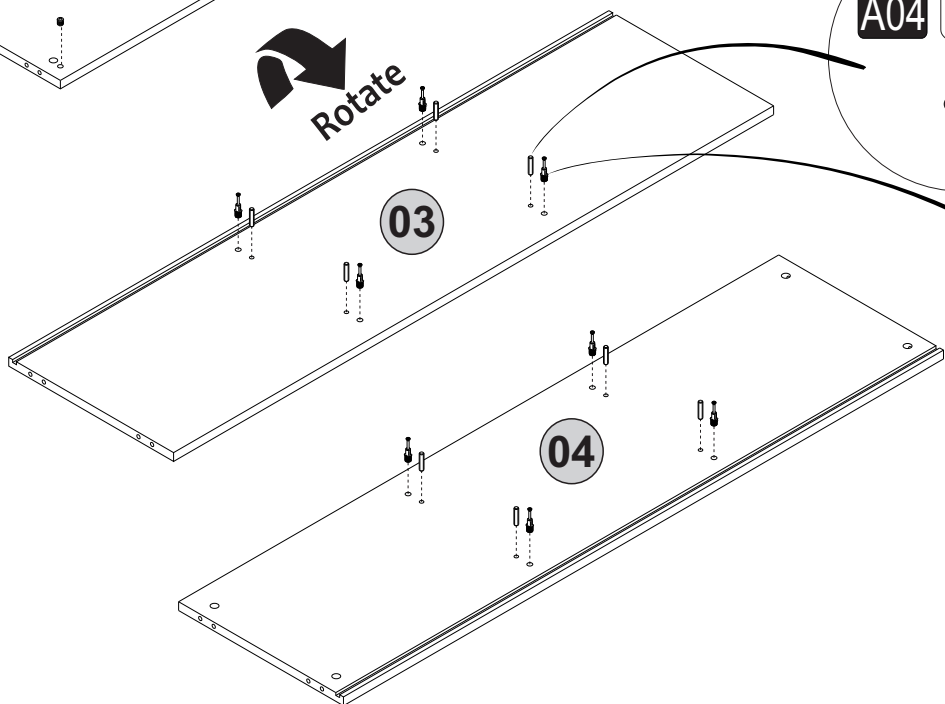

i GP037-0355,1

150,2 x 39 x 81cm

Follow the installation steps in the order as shown.
Position the parts as shown in the installation guide steps.

HARDWARE LIST

A04 Ø8x30  28x	A06 18mm  C1-28x	A12 Allen  1x	A18 3,5x18  35x	A69 P.D.  5x
A22 Minifix k18  28x	A23 Minifix M10  12x	A62 Minifix M8  16x	C33 TM  4x	C34 MA  4x
A16 DbØ8  2x	A17 4x50  2x	Z121 MDK  2x	Z07 4x22kv  2x	A153 AYAK  5x
A87 15x90x30  2x	A25 ARK.PL  7x	A48 Raf Pimi  8x		

1

2

3

4

Rotate

5

6 x4

7

x8

 A22 1x	 A12 1x	 !
---	---	--

9

x4

 <p>A22 1x</p>	 <p>A12 1x</p>	 <p></p>
---	---	--

11

12

13