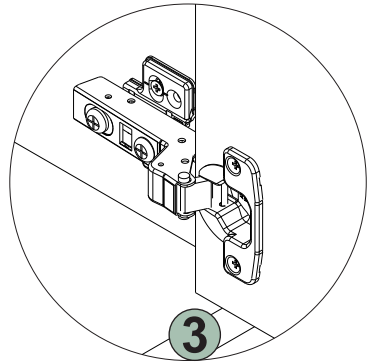

i GP037-0355,1

150,2 x 39 x 81cm

Follow the installation steps in the order as shown.
Position the parts as shown in the installation guide steps.

HARDWARE LIST

A04 Ø8x30  28x	A06 18mm  C1-28x	A12 Allen  1x	A18 3,5x18  35x	A69 P.D.  5x
A22 Minifix k18  28x	A23 Minifix M10  12x	A62 Minifix M8  16x	C33 TM  4x	C34 MA  4x
A16 DbØ8  2x	A17 4x50  2x	Z121 MDK  2x	Z07 4x22kv  2x	A153 AYAK  5x
A87 15x90x30  2x	A25 ARK.PL  7x	A48 Raf Pimi  8x		

x8

 A22 1x	 A12 1x	 !
---	---	--

9

x4

 <p>A22 1x</p>	 <p>A12 1x</p>	 <p></p>
---	---	--

11

12

13