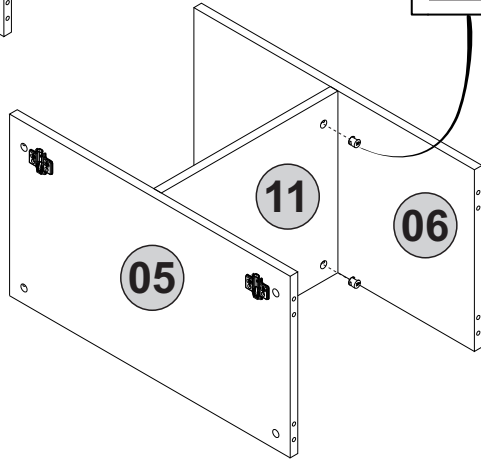

i GP037-0355,1

150,2 x 39 x 81cm

Follow the installation steps in the order as shown.
Position the parts as shown in the installation guide steps.

HARDWARE LIST

A04 Ø8x30  28x	A06 18mm  C1-28x	A12 Allen  1x	A18 3,5x18  35x	A69 P.D.  5x
A22 Minifix k18  28x	A23 Minifix M10  12x	A62 Minifix M8  16x	C33 TM  4x	C34 MA  4x
A16 DbØ8  2x	A17 4x50  2x	Z121 MDK  2x	Z07 4x22kv  2x	A153 AYAK  5x
A87 15x90x30  2x	A25 ARK.PL  7x	A48 Raf Pimi  8x		

1

2

3

4

Rotate

5

6 x4

7

x8

 A22 1x	 A12 1x	 !
---	---	--

9

x4

 <p>A22 1x</p>	 <p>A12 1x</p>	 <p></p>
---	---	--

11

12

13