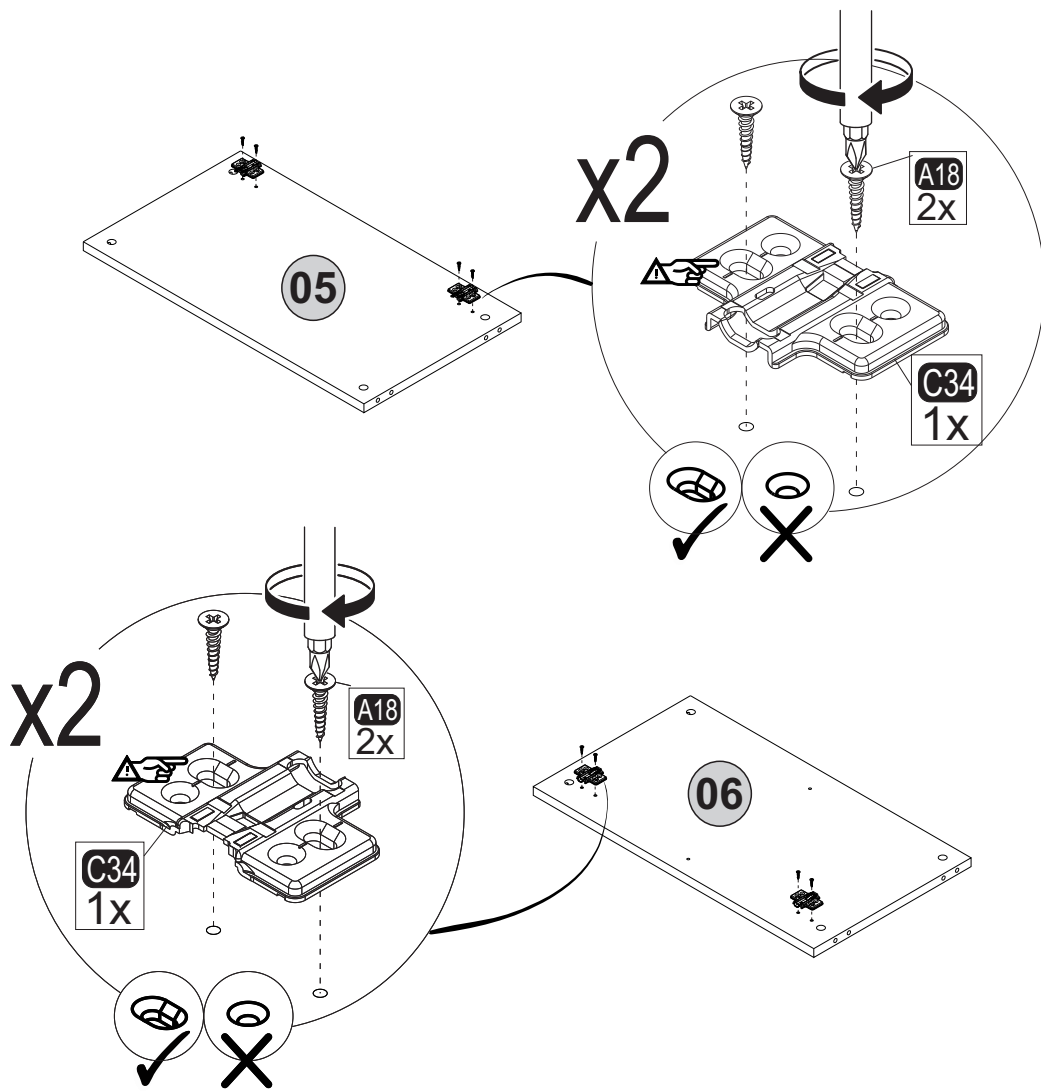

i GP037-0355,1

150,2 x 39 x 81cm

Follow the installation steps in the order as shown.
Position the parts as shown in the installation guide steps.

HARDWARE LIST

A04 Ø8x30  28x	A06 18mm  C1-28x	A12 Allen  1x	A18 3,5x18  35x	A69 P.D.  5x
A22 Minifix k18  28x	A23 Minifix M10  12x	A62 Minifix M8  16x	C33 TM  4x	C34 MA  4x
A16 DbØ8  2x	A17 4x50  2x	Z121 MDK  2x	Z07 4x22kv  2x	A153 AYAK  5x
A87 15x90x30  2x	A25 ARK.PL  7x	A48 Raf Pimi  8x		

1

2

3

4

Rotate

5

6 x4

7

x8

 A22 1x	 A12 1x	 !
---	---	--

9

x4

 <p>A22 1x</p>	 <p>A12 1x</p>	 <p></p>
---	---	--

11

12

13