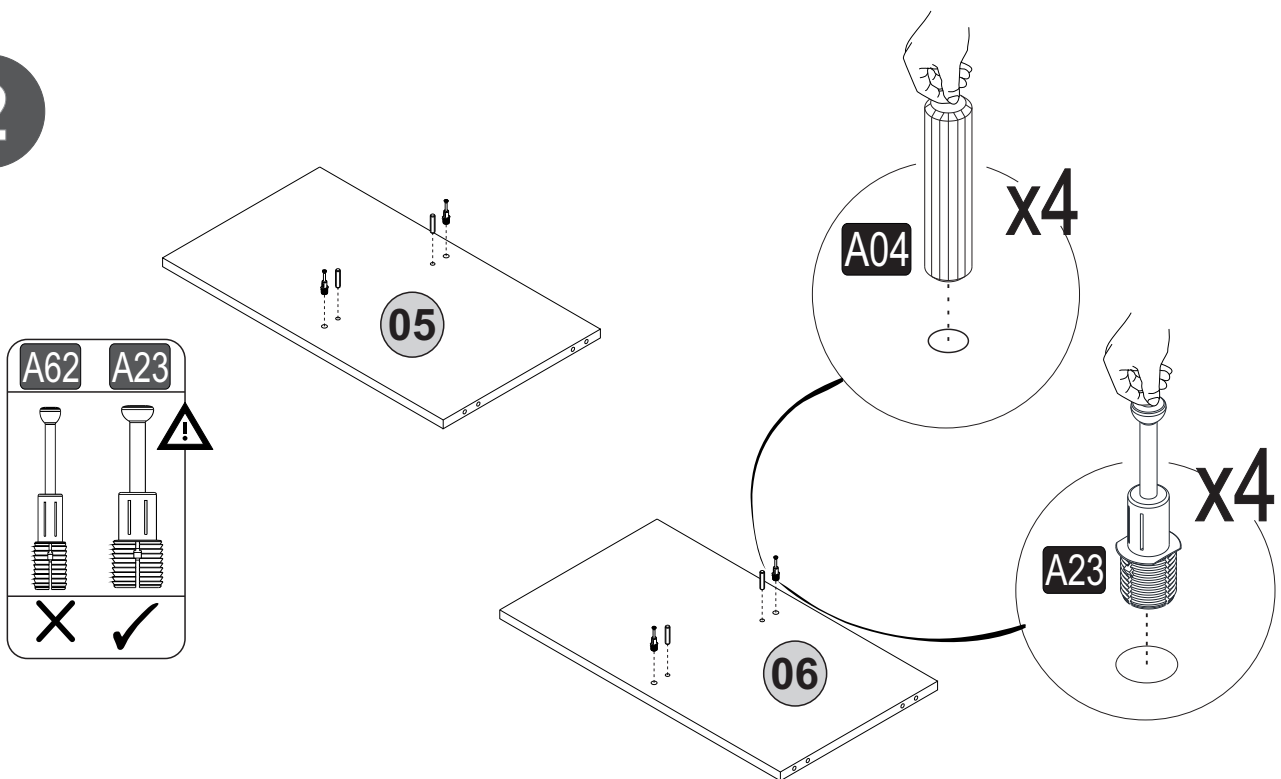

i GP037-0355,1

150,2 x 39 x 81cm

Follow the installation steps in the order as shown.
Position the parts as shown in the installation guide steps.

HARDWARE LIST

A04 Ø8x30  28x	A06 18mm  C1-28x	A12 Allen  1x	A18 3,5x18  35x	A69 P.D.  5x
A22 Minifix k18  28x	A23 Minifix M10  12x	A62 Minifix M8  16x	C33 TM  4x	C34 MA  4x
A16 DbØ8  2x	A17 4x50  2x	Z121 MDK  2x	Z07 4x22kv  2x	A153 AYAK  5x
A87 15x90x30  2x	A25 ARK.PL  7x	A48 Raf Pimi  8x		

1

2

3

4

Rotate

5

6 x4

7

x8

 A22 1x	 A12 1x	 !
---	---	--

9

x4

 <p>A22 1x</p>	 <p>A12 1x</p>	 <p></p>
---	---	--

11

12

13