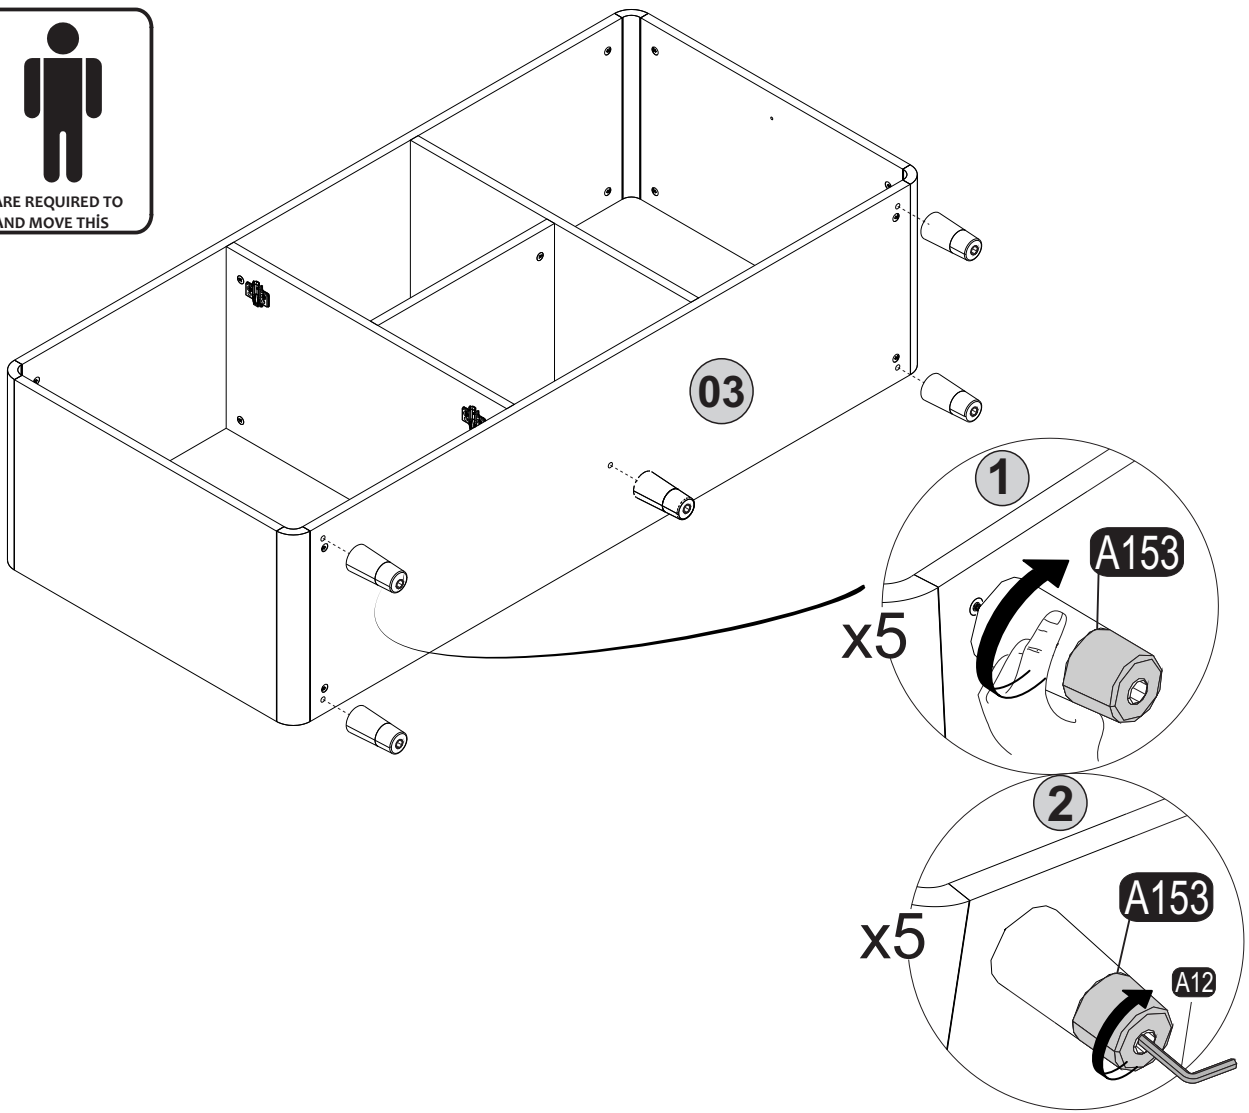

i GP037-0355,1

150,2 x 39 x 81cm

Follow the installation steps in the order as shown.
Position the parts as shown in the installation guide steps.

HARDWARE LIST

A04 Ø8x30  28x	A06 18mm  C1-28x	A12 Allen  1x	A18 3,5x18  35x	A69 P.D.  5x
A22 Minifix k18  28x	A23 Minifix M10  12x	A62 Minifix M8  16x	C33 TM  4x	C34 MA  4x
A16 DbØ8  2x	A17 4x50  2x	Z121 MDK  2x	Z07 4x22kv  2x	A153 AYAK  5x
A87 15x90x30  2x	A25 ARK.PL  7x	A48 Raf Pimi  8x		

x8

 A22 1x	 A12 1x	 !
---	---	--

9

x4

 <p>A22 1x</p>	 <p>A12 1x</p>	 <p></p>
---	---	--

11

12

13