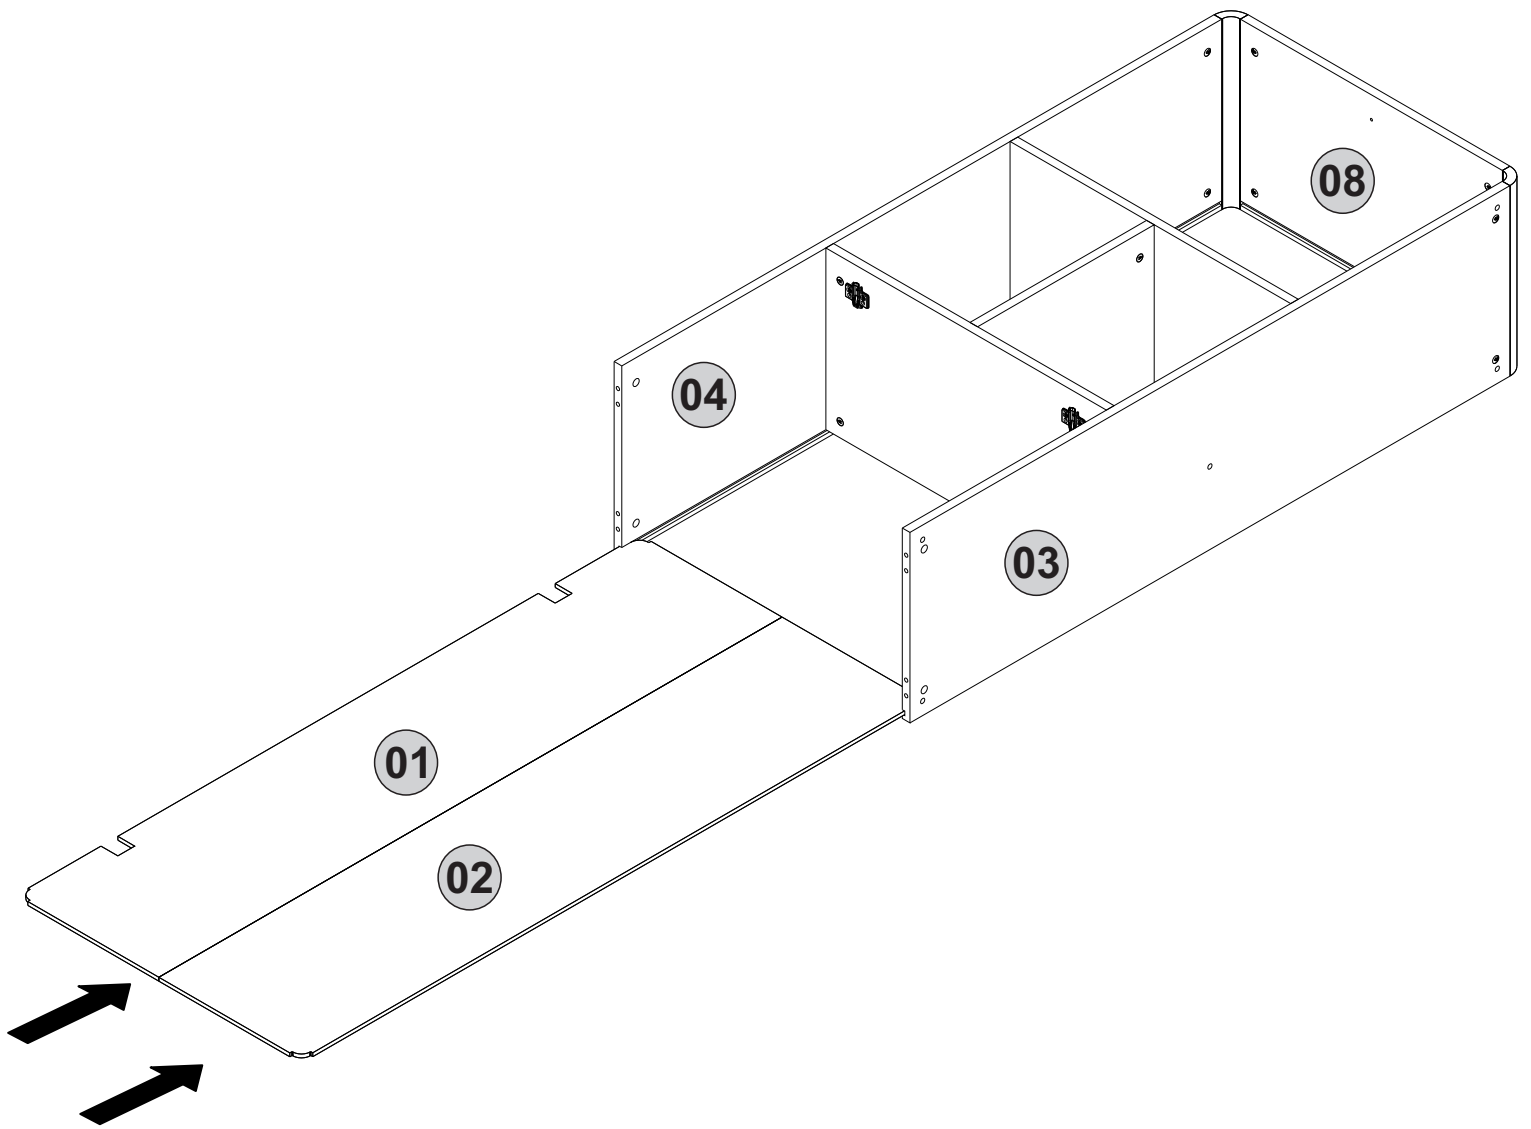

i GP037-0355,1

150,2 x 39 x 81cm

Follow the installation steps in the order as shown.
Position the parts as shown in the installation guide steps.

HARDWARE LIST

A04 Ø8x30  28x	A06 18mm  C1-28x	A12 Allen  1x	A18 3,5x18  35x	A69 P.D.  5x
A22 Minifix k18  28x	A23 Minifix M10  12x	A62 Minifix M8  16x	C33 TM  4x	C34 MA  4x
A16 DbØ8  2x	A17 4x50  2x	Z121 MDK  2x	Z07 4x22kv  2x	A153 AYAK  5x
A87 15x90x30  2x	A25 ARK.PL  7x	A48 Raf Pimi  8x		

1

2

3

4

Rotate

5

6 x4

7

x8

 A22 1x	 A12 1x	 !
---	---	--

9

x4

 <p>A22 1x</p>	 <p>A12 1x</p>	 <p></p>
---	---	--

11

12

13