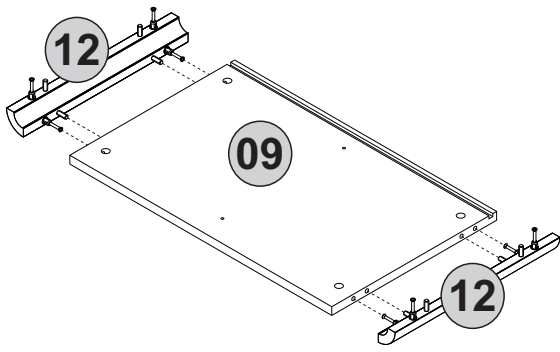

i GP037-0355,1

150,2 x 39 x 81cm

Follow the installation steps in the order as shown.
Position the parts as shown in the installation guide steps.

HARDWARE LIST

A04 Ø8x30  28x	A06 18mm  C1-28x	A12 Allen  1x	A18 3,5x18  35x	A69 P.D.  5x
A22 Minifix k18  28x	A23 Minifix M10  12x	A62 Minifix M8  16x	C33 TM  4x	C34 MA  4x
A16 DbØ8  2x	A17 4x50  2x	Z121 MDK  2x	Z07 4x22kv  2x	A153 AYAK  5x
A87 15x90x30  2x	A25 ARK.PL  7x	A48 Raf Pimi  8x		

1

2

3

4

Rotate

5

6 x4

7

x8

 A22 1x	 A12 1x	 !
---	---	--

9

x4

 <p>A22 1x</p>	 <p>A12 1x</p>	 <p></p>
---	---	--

11

12

13