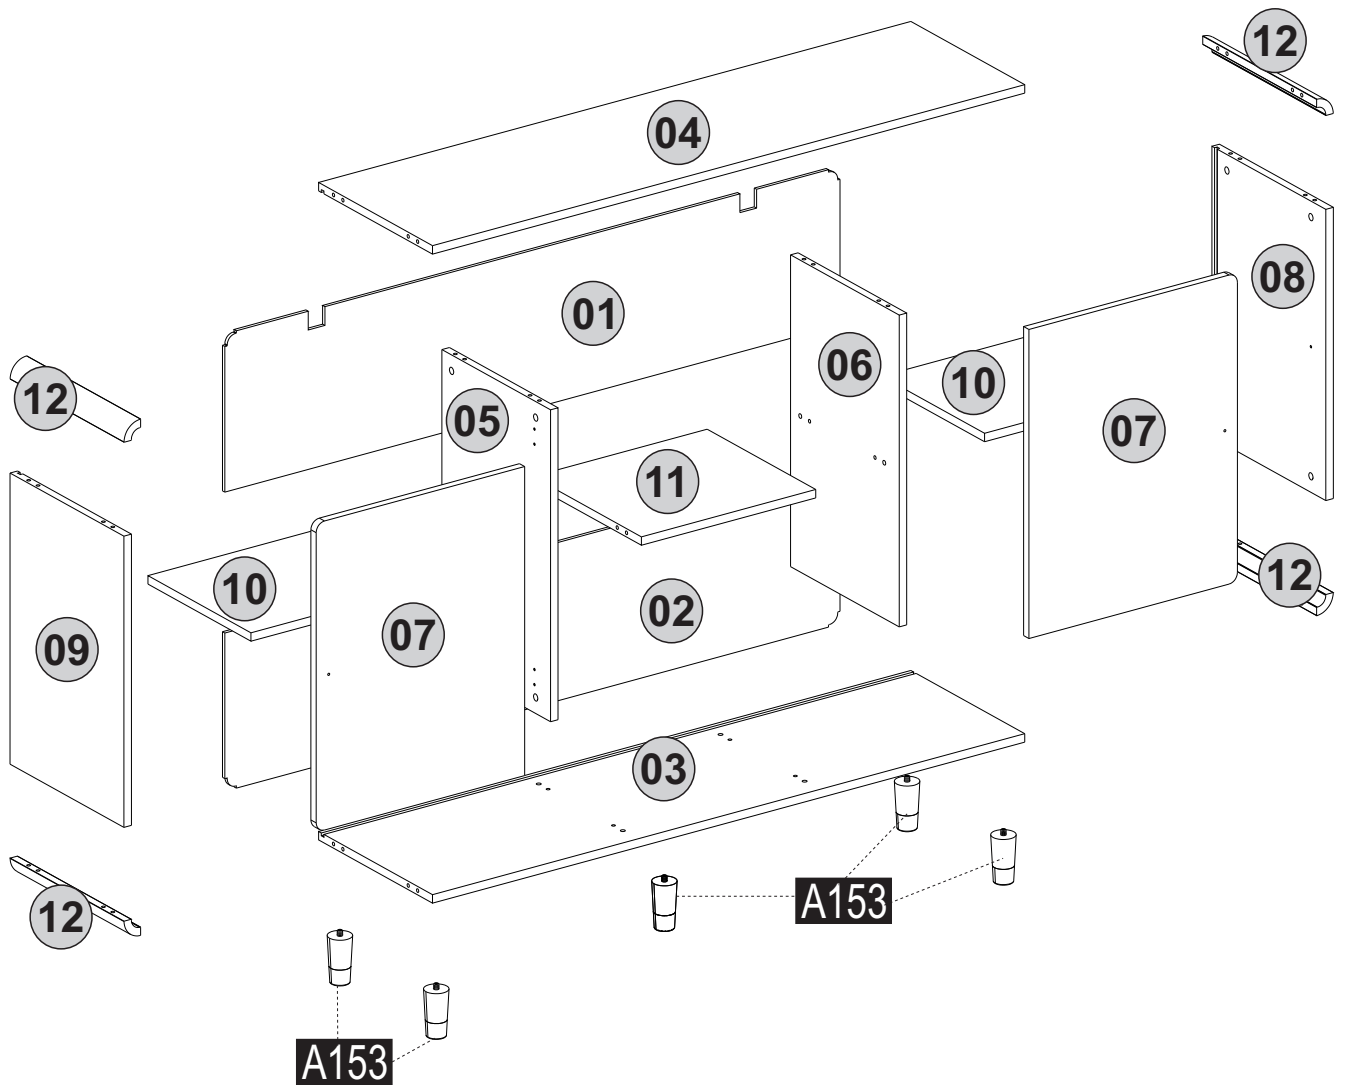

i GP037-0355,1

150,2 x 39 x 81cm

Follow the installation steps in the order as shown.
Position the parts as shown in the installation guide steps.

HARDWARE LIST

A04 Ø8x30  28x	A06 18mm  C1-28x	A12 Allen  1x	A18 3,5x18  35x	A69 P.D.  5x
A22 Minifix k18  28x	A23 Minifix M10  12x	A62 Minifix M8  16x	C33 TM  4x	C34 MA  4x
A16 DbØ8  2x	A17 4x50  2x	Z121 MDK  2x	Z07 4x22kv  2x	A153 AYAK  5x
A87 15x90x30  2x	A25 ARK.PL  7x	A48 Raf Pimi  8x		

1

2

3

4

Rotate

5

6 x4

7

x8

 A22 1x	 A12 1x	 !
---	---	--

9

x4

 <p>A22 1x</p>	 <p>A12 1x</p>	 <p></p>
---	---	--

11

12

13

14

18

19