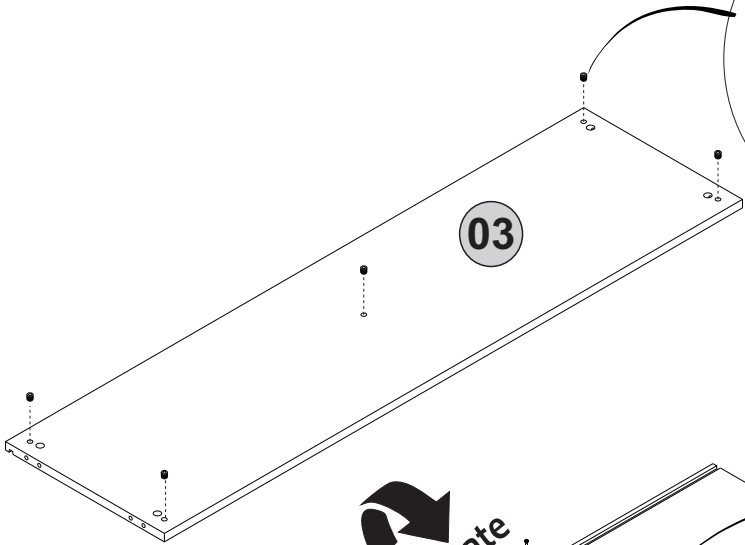

i GP037-0355,1

150,2 x 39 x 81cm

Follow the installation steps in the order as shown.
Position the parts as shown in the installation guide steps.

HARDWARE LIST

A04 Ø8x30  28x	A06 18mm  C1-28x	A12 Allen  1x	A18 3,5x18  35x	A69 P.D.  5x
A22 Minifix k18  28x	A23 Minifix M10  12x	A62 Minifix M8  16x	C33 TM  4x	C34 MA  4x
A16 DbØ8  2x	A17 4x50  2x	Z121 MDK  2x	Z07 4x22kv  2x	A153 AYAK  5x
A87 15x90x30  2x	A25 ARK.PL  7x	A48 Raf Pimi  8x		

1

2

3

4

Rotate

5

6 x4

7

x8

 A22 1x	 A12 1x	 !
---	---	--

9

x4

 <p>A22 1x</p>	 <p>A12 1x</p>	 <p></p>
---	---	--

11

12

13