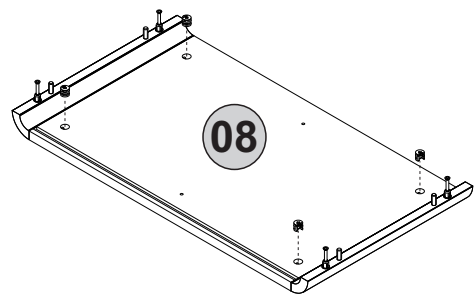

i GP037-0355,1

150,2 x 39 x 81cm

Follow the installation steps in the order as shown.
Position the parts as shown in the installation guide steps.

HARDWARE LIST

A04 Ø8x30  28x	A06 18mm  C1-28x	A12 Allen  1x	A18 3,5x18  35x	A69 P.D.  5x
A22 Minifix k18  28x	A23 Minifix M10  12x	A62 Minifix M8  16x	C33 TM  4x	C34 MA  4x
A16 DbØ8  2x	A17 4x50  2x	Z121 MDK  2x	Z07 4x22kv  2x	A153 AYAK  5x
A87 15x90x30  2x	A25 ARK.PL  7x	A48 Raf Pimi  8x		

1

2

3

4

Rotate

5

6 x4

7

x8

 A22 1x	 A12 1x	 !
---	---	--

9

x4

 <p>A22 1x</p>	 <p>A12 1x</p>	 <p></p>
---	---	--

11

12

13