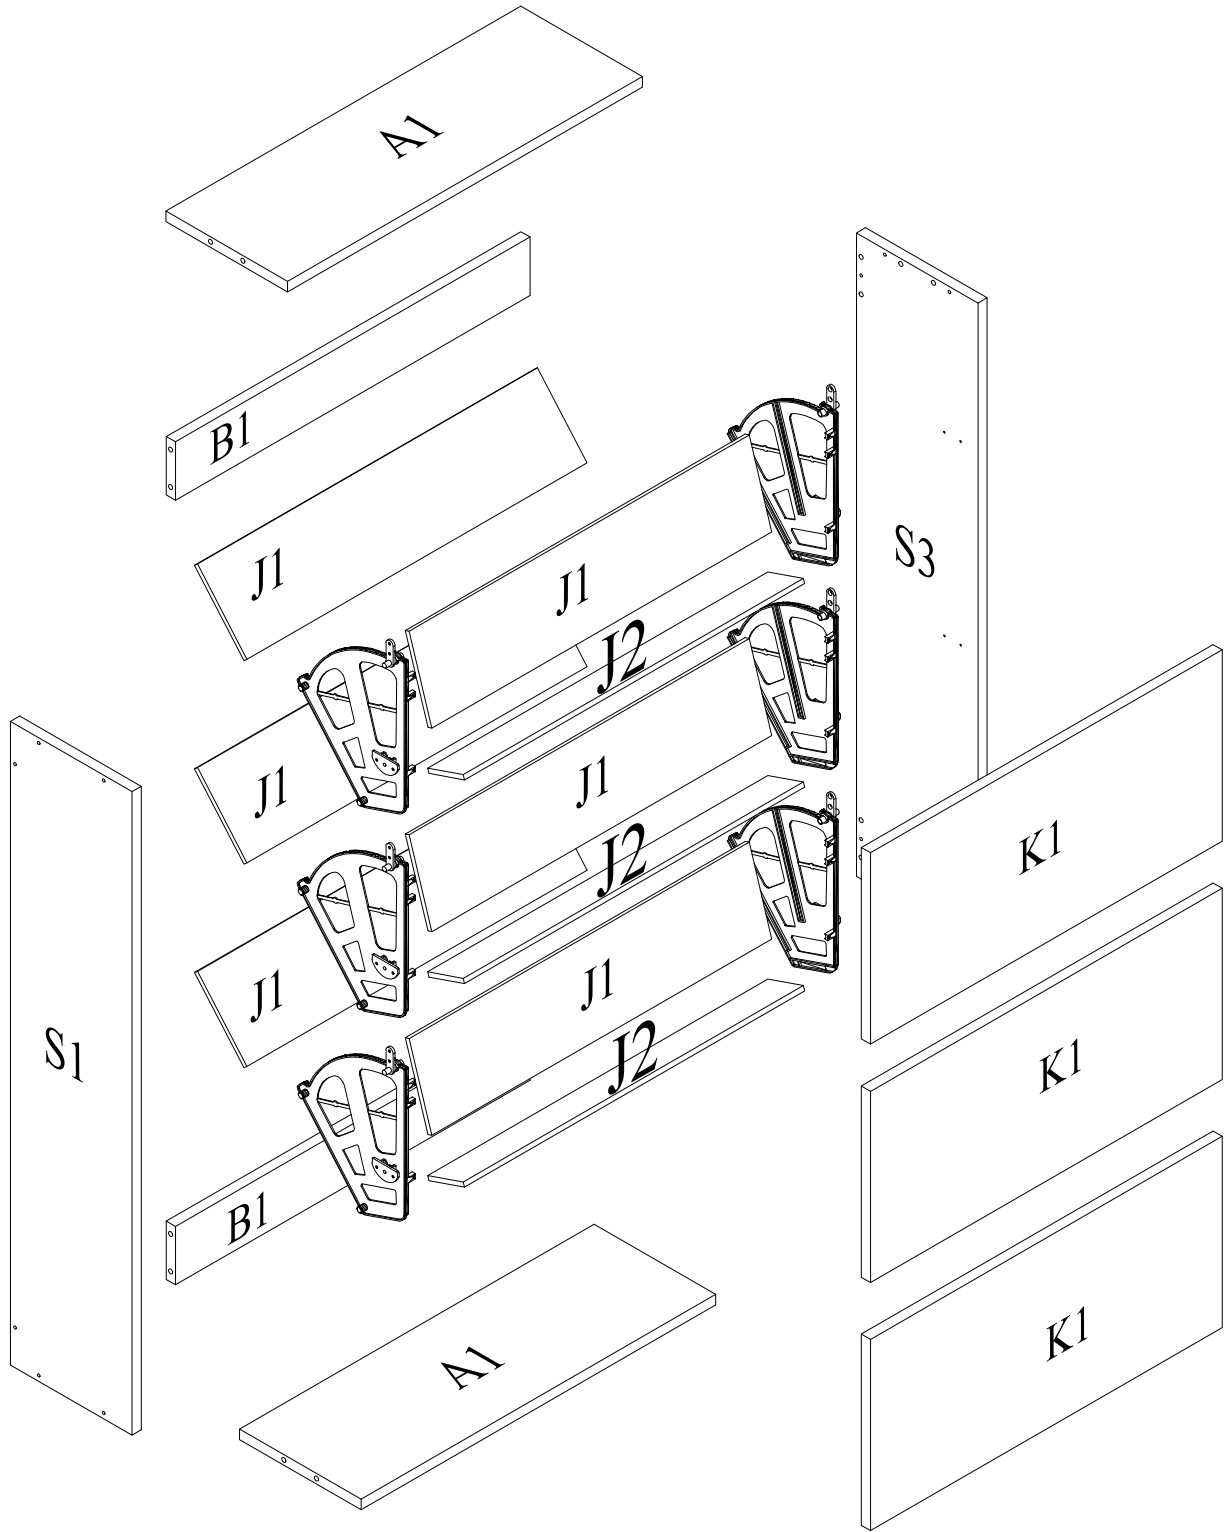

**GP041-0029,1**

PKG1  
K1  
3X  
J1  
6X

PKG2  
A  
S1  
1X  
S3  
1X  
A1  
2X  
B1  
2X  
J2  
3X

ACCESSORY NO: **102**  
Ø8 x 34 PLASTIC  
DOWEL

16 PCS

ACCESSORY NO: **V110**  
3,5x50 CHIPBOARD  
SCREW

12 PCS

ACCESSORY NO: **V108**  
4x18 CHIPBOARD  
SCREW

36 PCS

ACCESSORY NO: **112**  
SCREW TAP

12 PCS

ACCESSORY NO: **113**  
BIG MECHANISM  
RIGHT

03 PCS

ACCESSORY NO: **114**  
BIG MECHANISM  
LEFT

03 PCS

ACCESSORY NO: **115**  
MECHANISM PART

06 PCS

ACCESSORY NO: **116**  
DOOR LOCK PIN

06 PCS