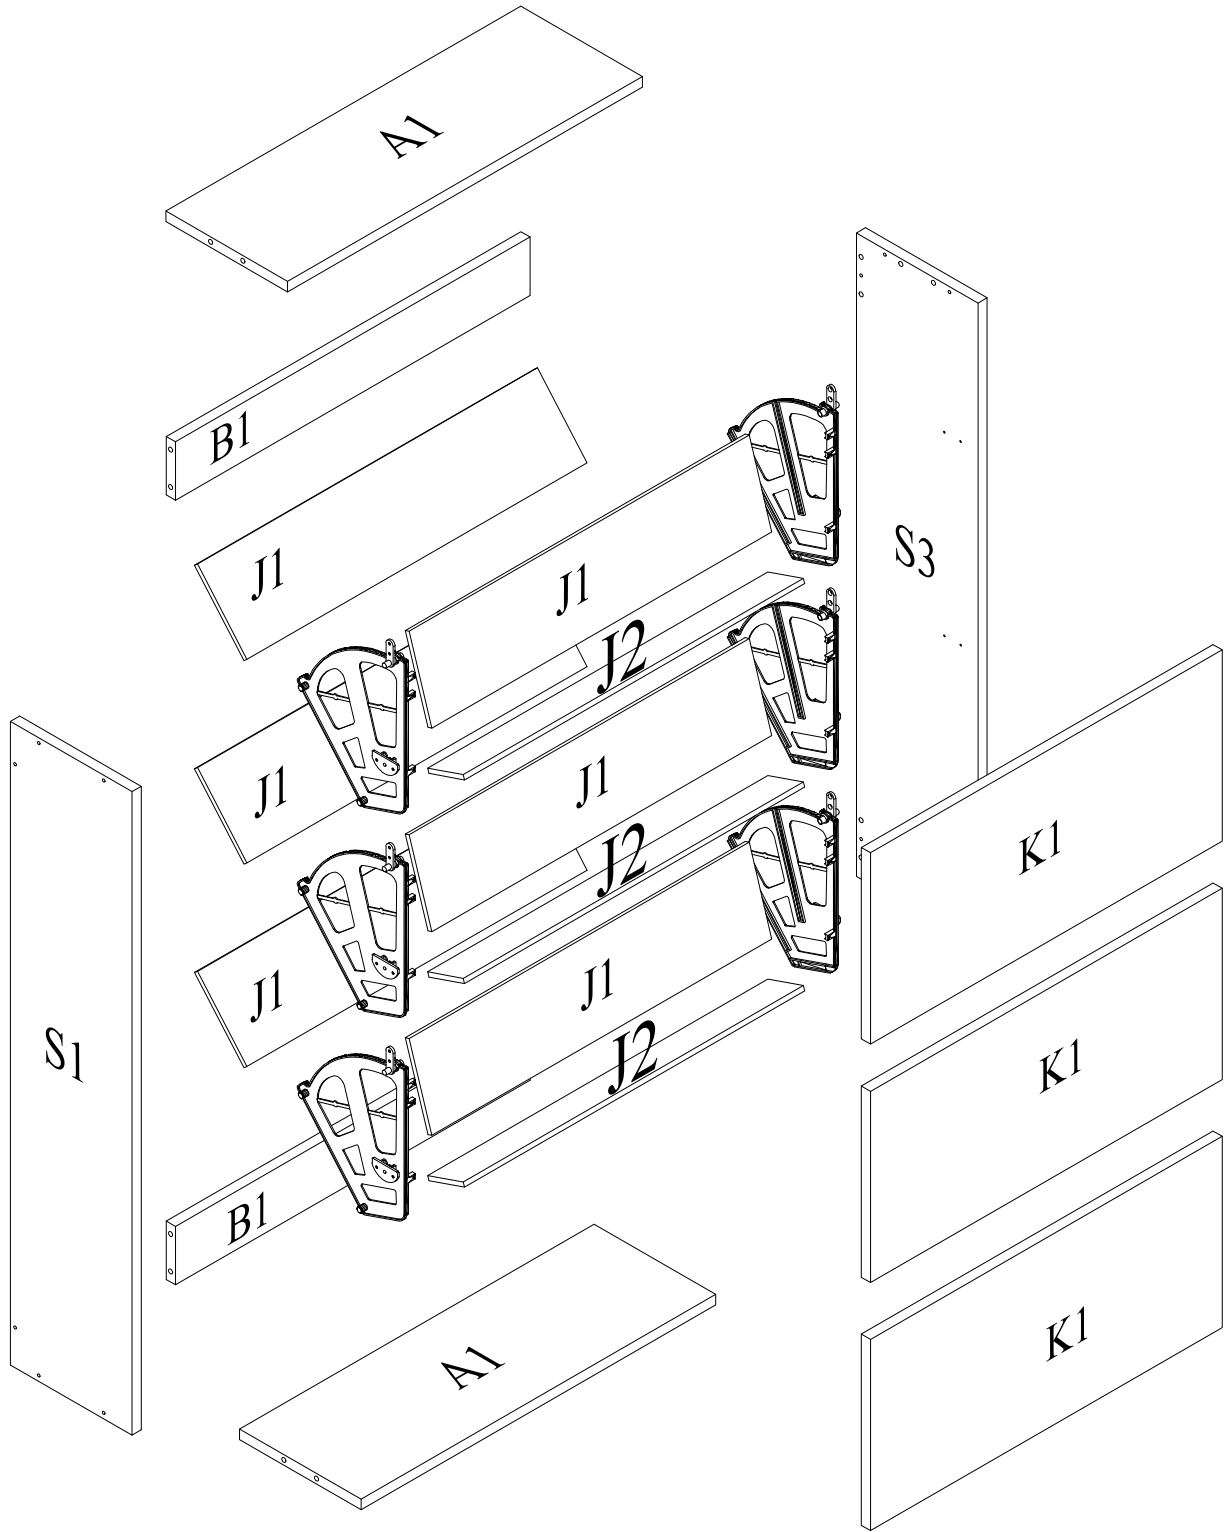

GP041-0029,2

PKG1
K1
3X
J1
6X

PKG2
A
S1
1X
S3
1X
A1
2X
B1
2X
J2
3X

ACCESSORY NO: **102**
Ø8 x 34 PLASTIC
DOWEL

16 PCS

ACCESSORY NO: **V110**
3,5x50 CHIPBOARD
SCREW

12 PCS

ACCESSORY NO: **V108**
4x18 CHIPBOARD
SCREW

36 PCS

ACCESSORY NO: **112**
SCREW TAP

12 PCS

ACCESSORY NO: **113**
BIG MECHANISM
RIGHT

03 PCS

ACCESSORY NO: **114**
BIG MECHANISM
LEFT

03 PCS

ACCESSORY NO: **115**
MECHANISM PART

06 PCS

ACCESSORY NO: **116**
DOOR LOCK PIN

06 PCS