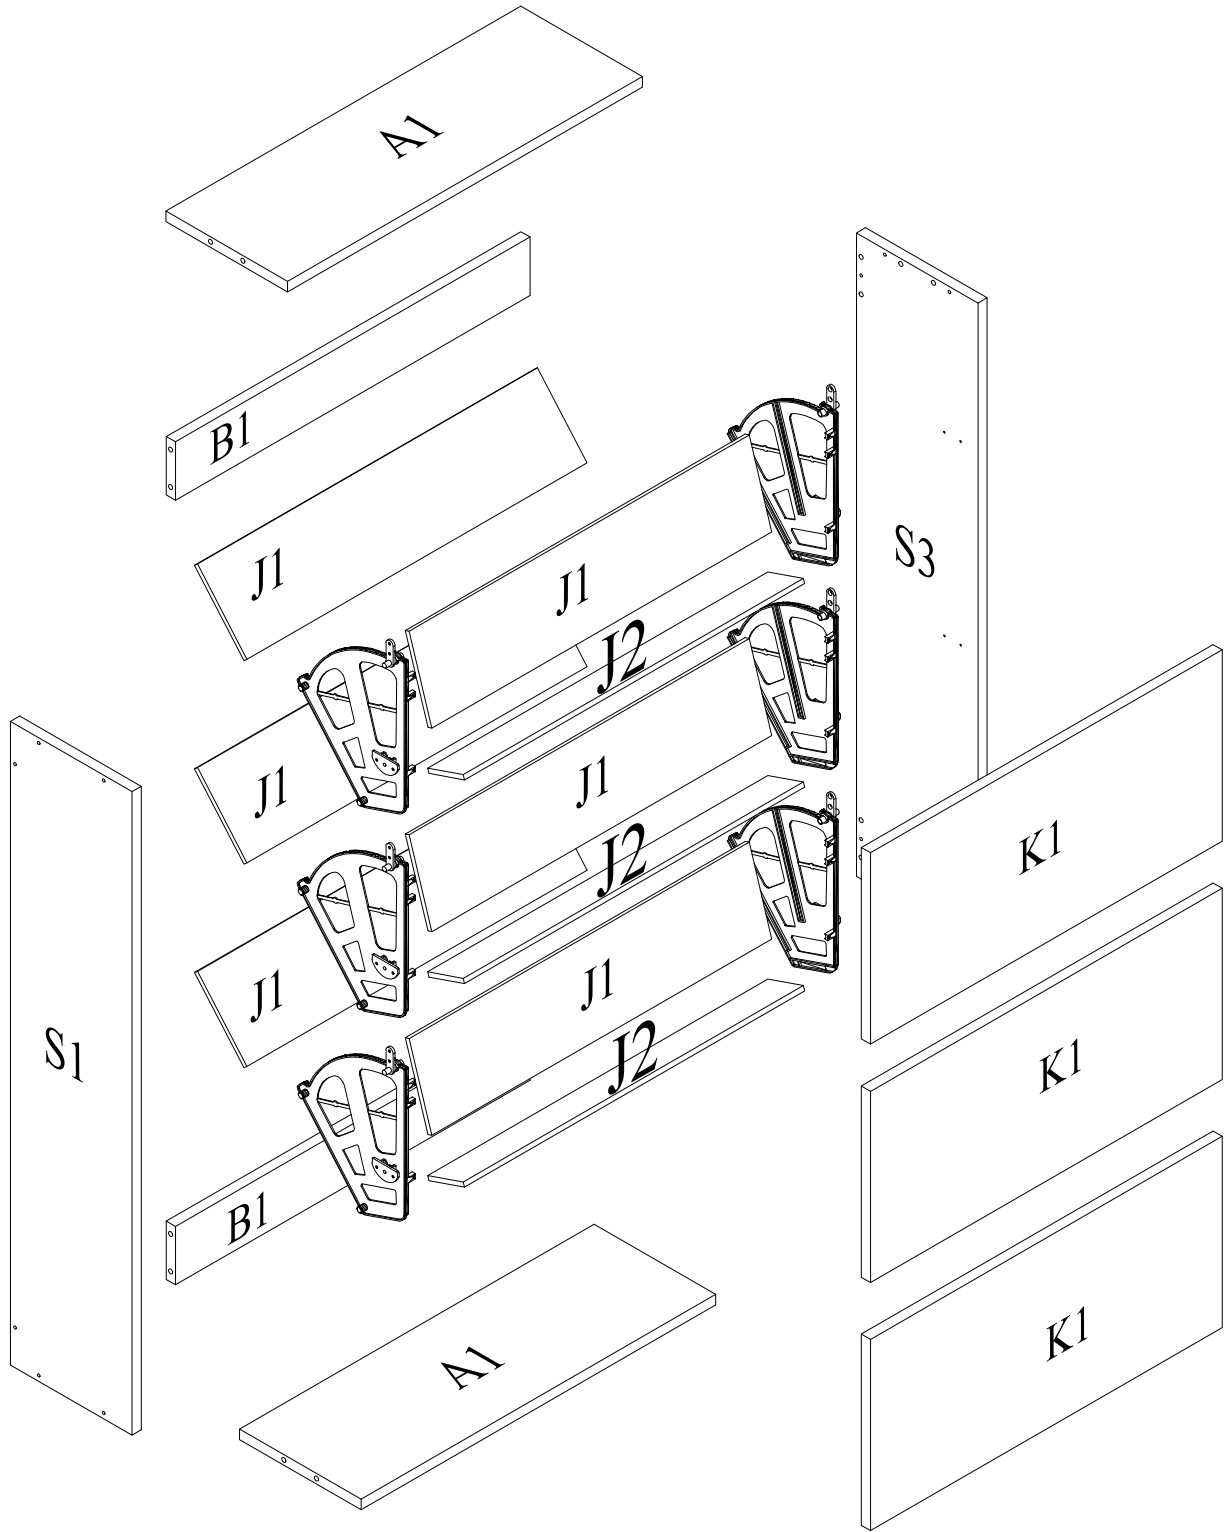

GP041-0029,3

PKG1
K1
3X
J1
6X

PKG2
A
S1
1X
S3
1X
A1
2X
B1
2X
J2
3X

ACCESSORY NO: **102**
Ø8 x 34 PLASTIC
DOWEL

16 PCS

ACCESSORY NO: **V110**
3,5x50 CHIPBOARD
SCREW

12 PCS

ACCESSORY NO: **V108**
4x18 CHIPBOARD
SCREW

36 PCS

ACCESSORY NO: **112**
SCREW TAP

12 PCS

ACCESSORY NO: **113**
BIG MECHANISM
RIGHT

03 PCS

ACCESSORY NO: **114**
BIG MECHANISM
LEFT

03 PCS

ACCESSORY NO: **115**
MECHANISM PART

06 PCS

ACCESSORY NO: **116**
DOOR LOCK PIN

06 PCS