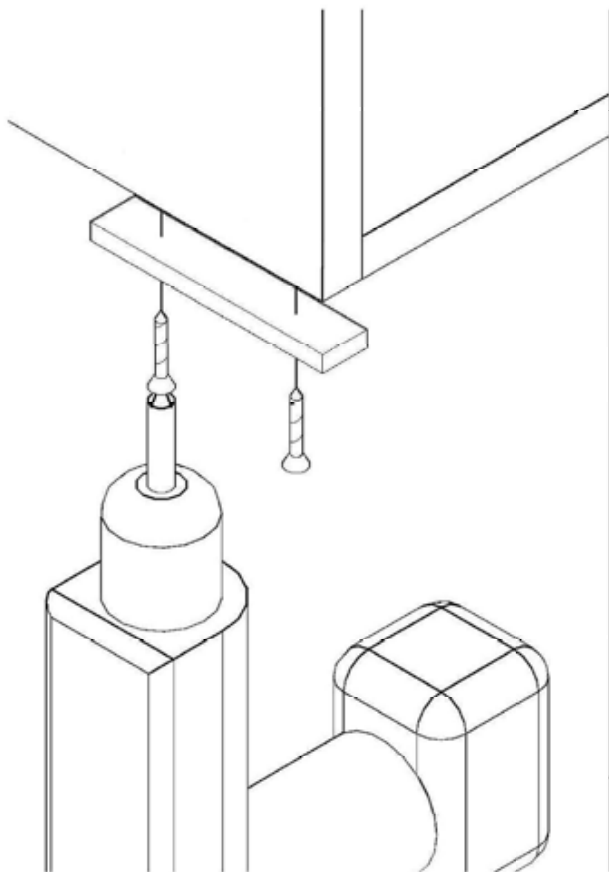

8

9

10

11

PLASTIC COVER CAPS FOR SCREWS

15 minutes

1

2