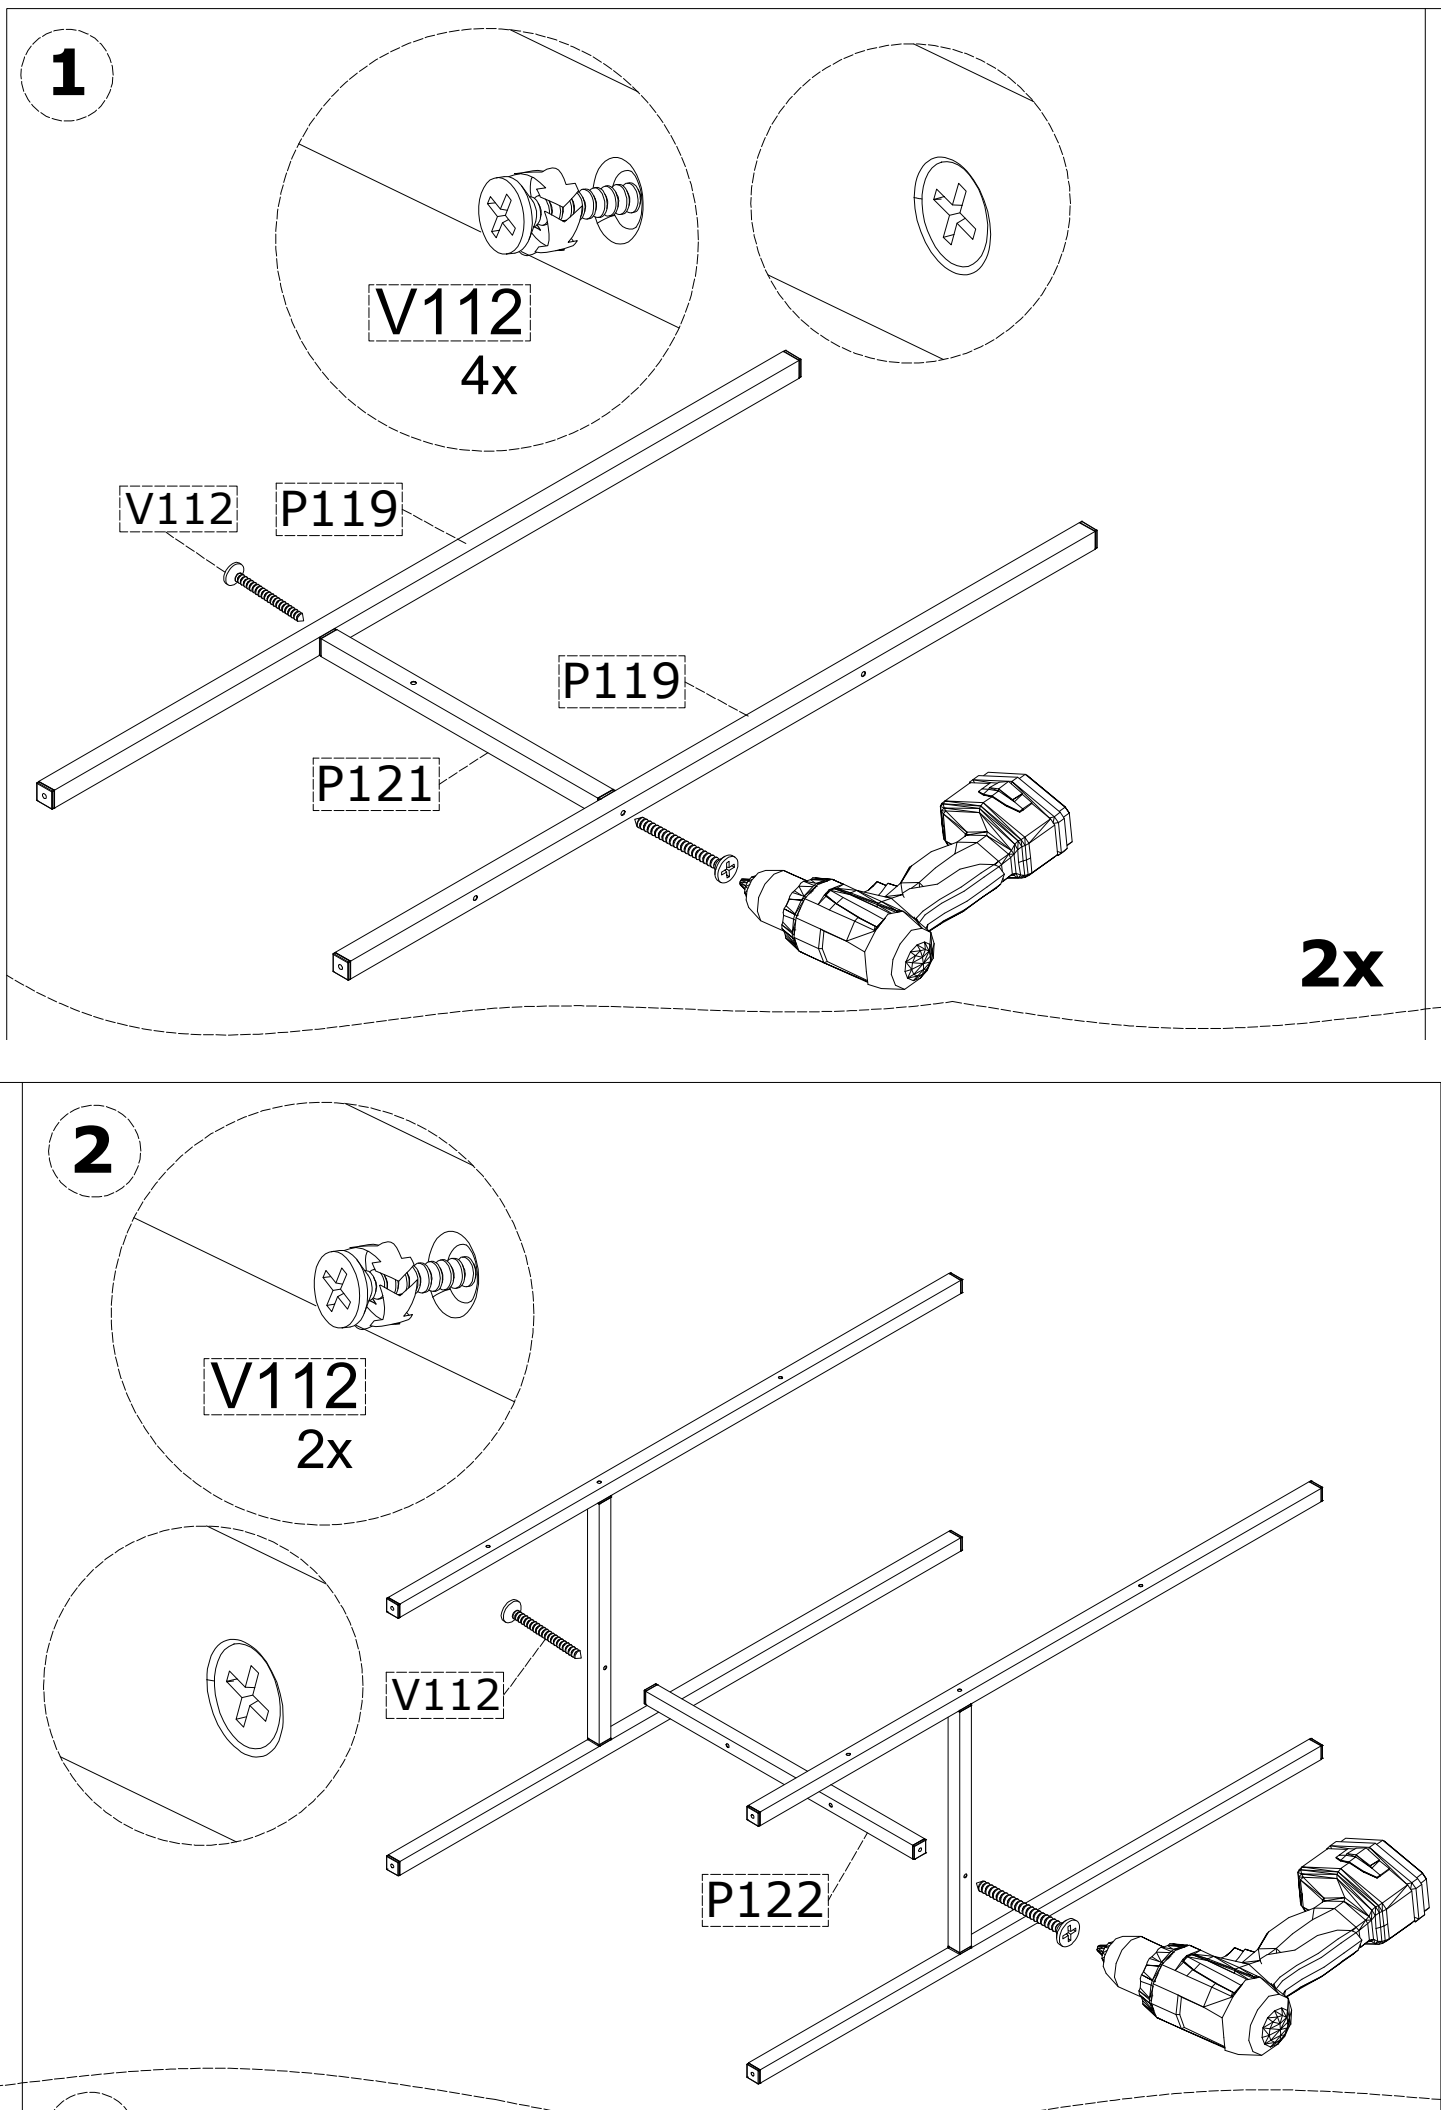

1

V112
4x

V112

P119

P119

P121

2x

2

V112
2x

V112

P122