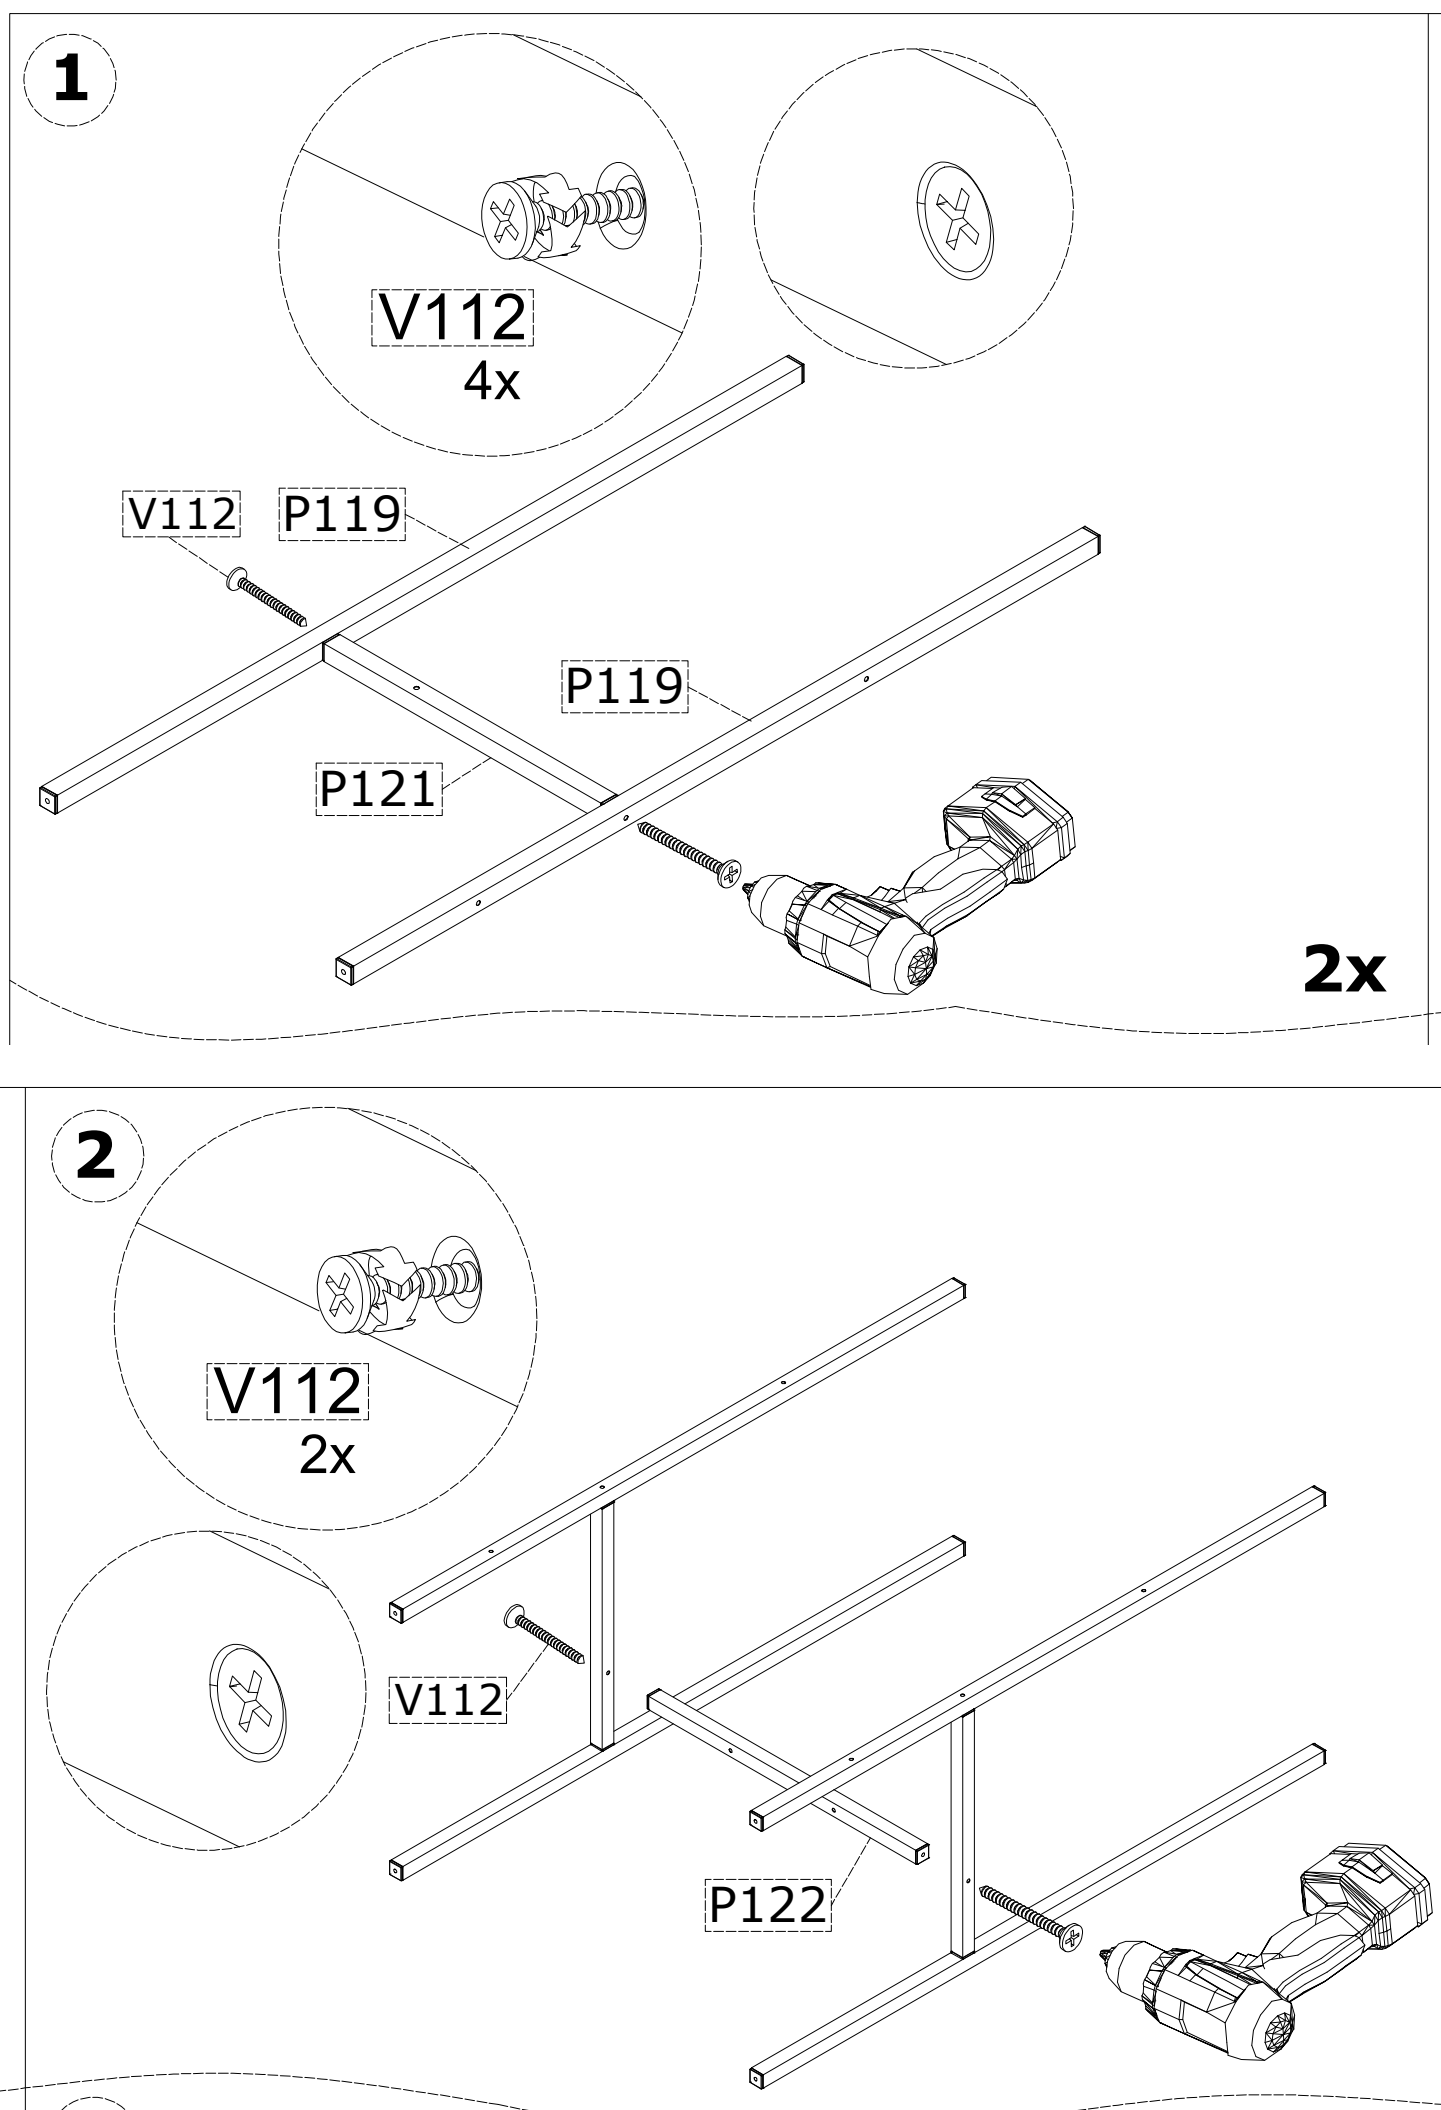

1

V112
4x

V112

P119

P119

P121

2x

2

V112
2x

V112

P122