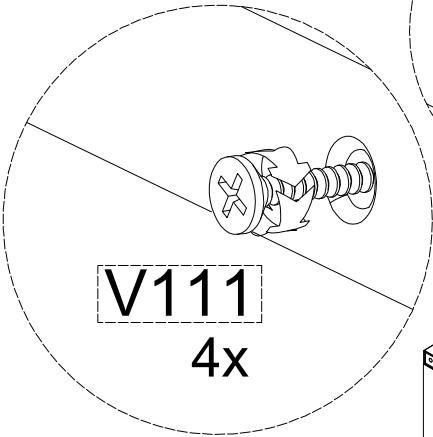

5

V112
4x

V112

MP110

6

V111
4x

AI

V111