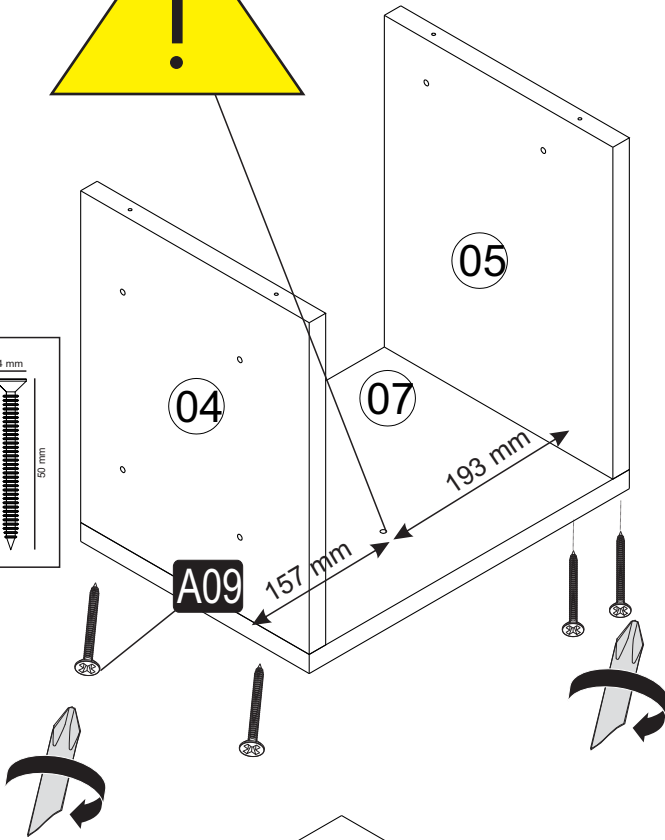

i GP042-0004,1

210 x 36,8 x 46,8cm

The necessary tools (not included)

ACCESSORY LIST

A09 4x50  79x	A10 3,5x18  47x	A02  12x	A08  7x	A07  7x
A12  10x	A13  10x	A28  60x	A16 A 48x D 24x 	A04  D 12x
D72 SYH  6x	A01  12x	A20 3,5x25  18x		

GENERAL VIEW

1

2

3

4

8

9

9