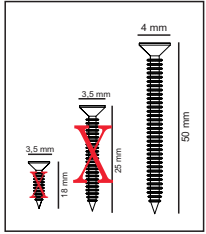

i GP042-0004,1

210 x 36,8 x 46,8cm

The necessary tools (not included)

ACCESSORY LIST

A09 4x50  79x	A10 3,5x18  47x	A02  12x	A08  7x	A07  7x
A12  10x	A13  10x	A28  60x	A16 A 48x D 24x 	A04  D 12x
D72 SYH  6x	A01  12x	A20 3,5x25  18x		

GENERAL VIEW

1

2

3

4

8

9

9