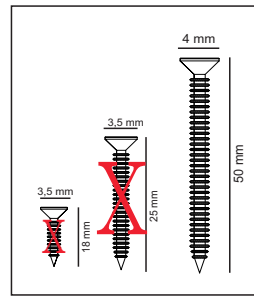

i GP042-0004,1

210 x 36,8 x 46,8cm

The necessary tools (not included)

ACCESSORY LIST

A09 4x50  79x	A10 3,5x18  47x	A02  12x	A08  7x	A07  7x
A12  10x	A13  10x	A28  60x	A16 A 48x D 24x 	A04  D 12x
D72 SYH  6x	A01  12x	A20 3,5x25  18x		

GENERAL VIEW

1

2

3

4

8

9

9