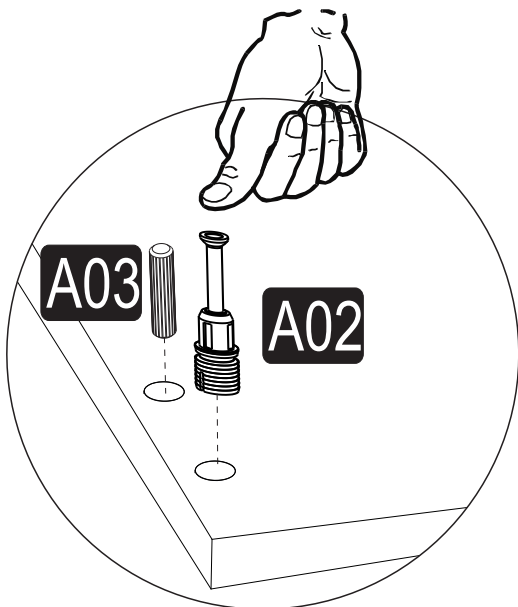

i GP042-0051,1

120 x 29,5 x 68,5cm

The necessary tools (not included)

ACCESSORY LIST

A10 3,5x18  24x	A01  12x	A02  12x	A03  12x	A28  10x
A11  2x	A13  2x	A53  4x	A04  A 12x	

GENERAL VIEW

3

4