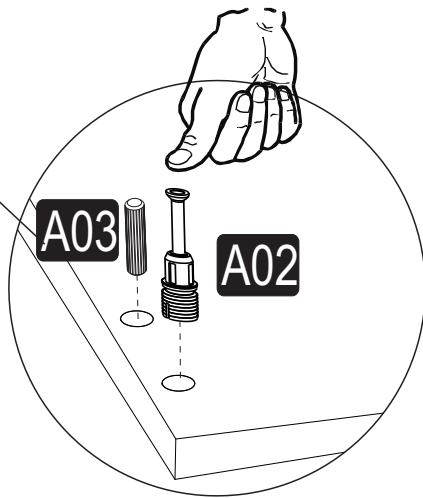

i GP042-0051,1

120 x 29,5 x 68,5cm

The necessary tools (not included)

ACCESSORY LIST

A10 3,5x18  24x	A01  12x	A02  12x	A03  12x	A28  10x
A11  2x	A13  2x	A53  4x	A04  A 12x	

GENERAL VIEW

3

4