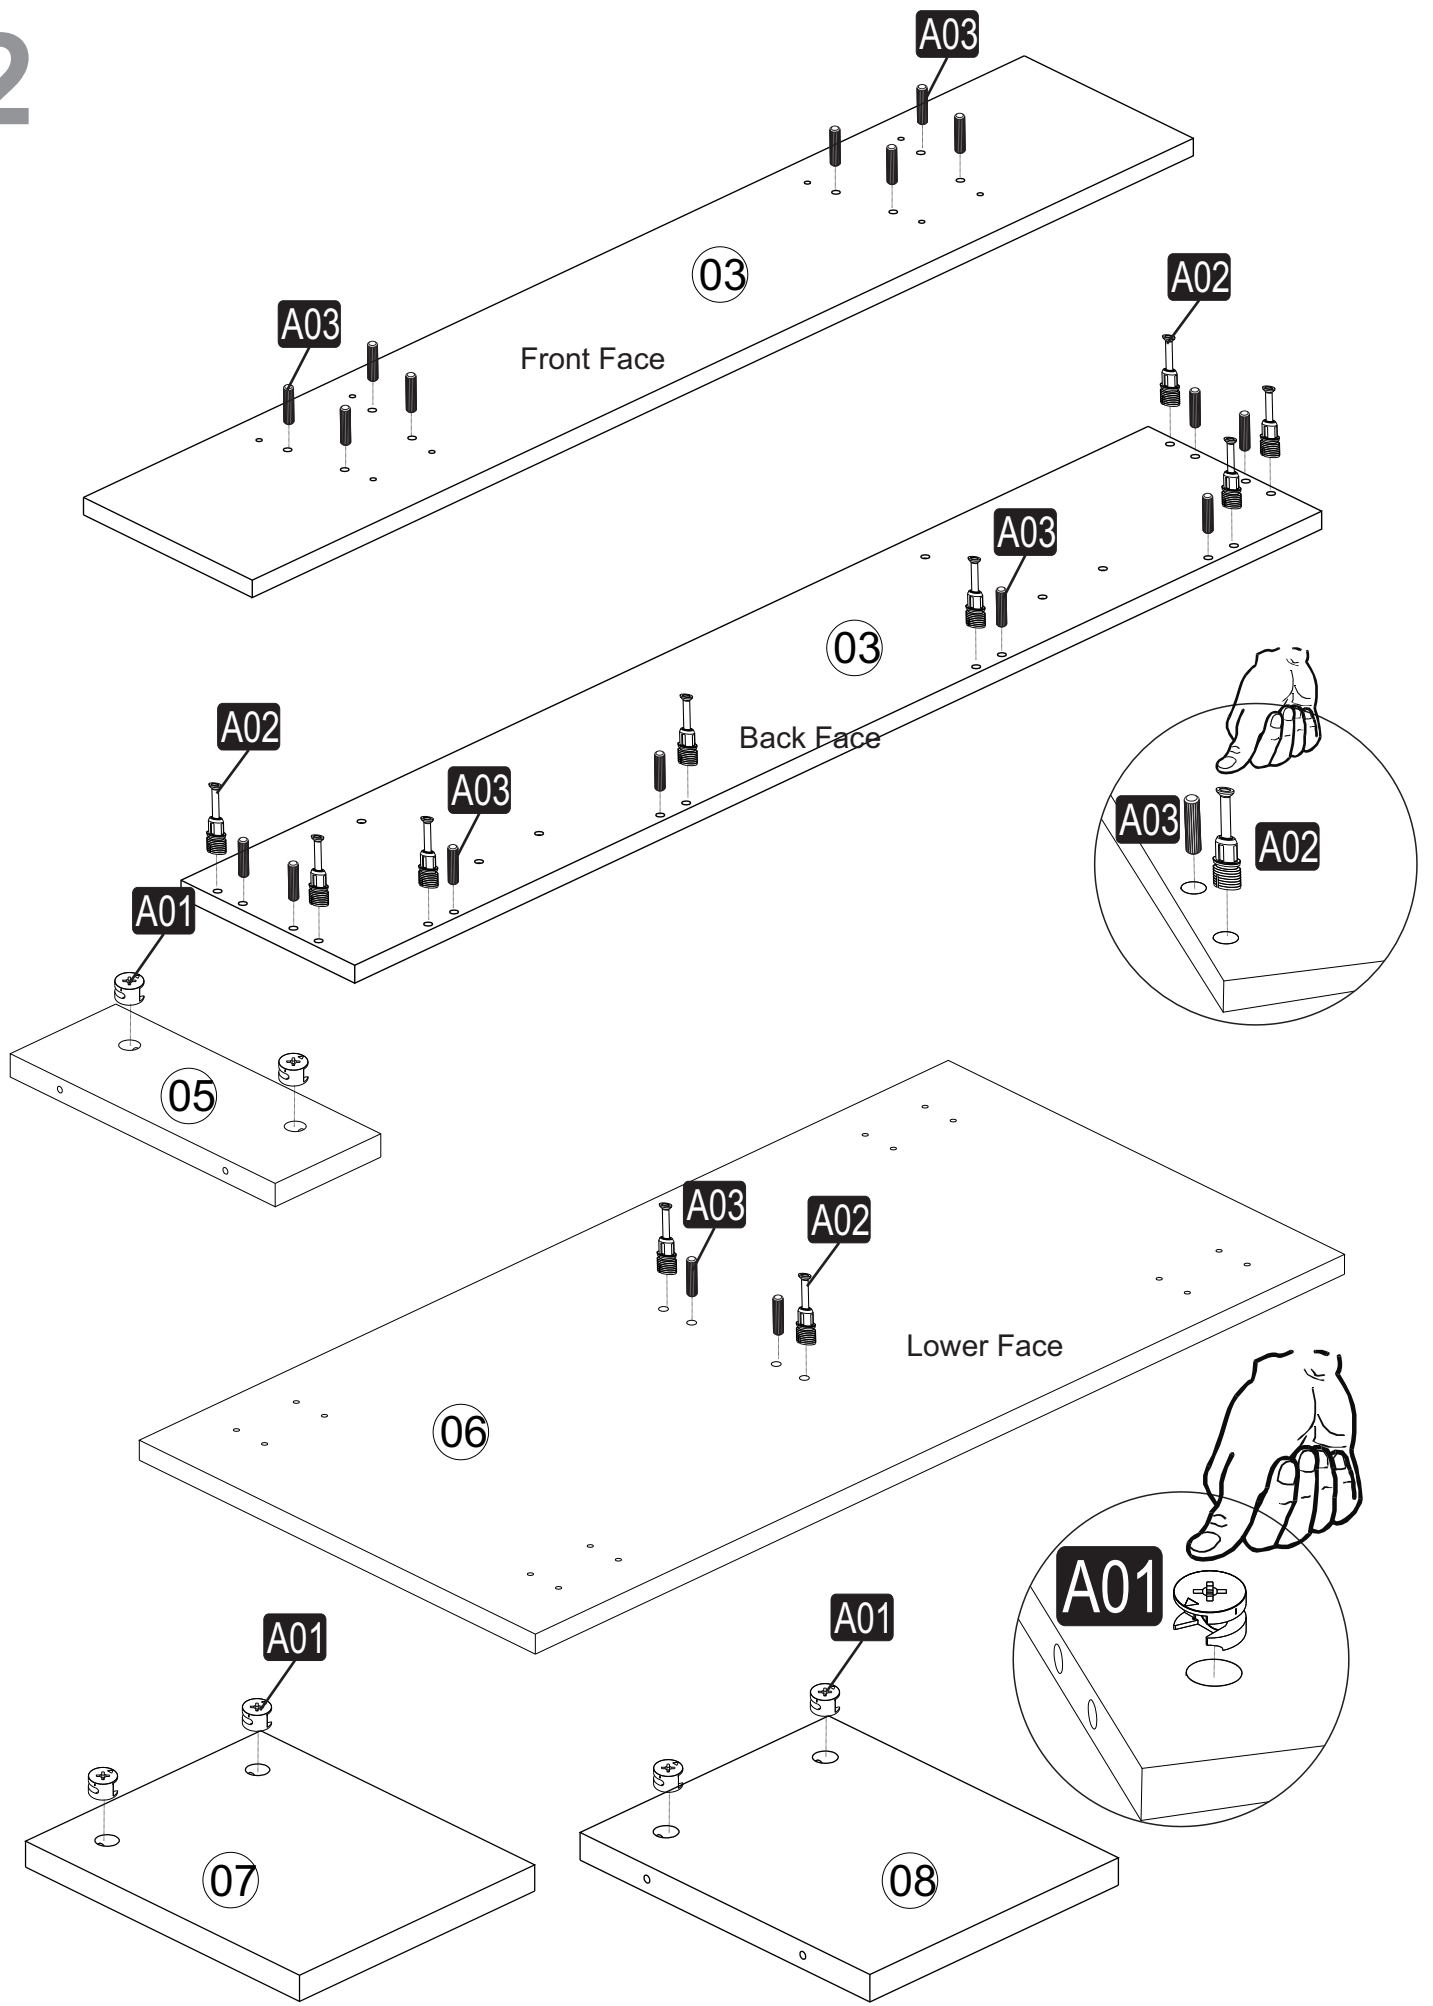

i GP042-0054,1

160 x 45 x 50cm

The necessary tools (not included)

ACCESSORY LIST

A02  22x	A01  22x	A03  40x	A09 4x50  22x	A10 3,5x18  32x
A04  A 18x D 4x	A16  A 24x	C13  8x		

GENERAL VIEW

4

5

6

7

8

9

10

10

11

11