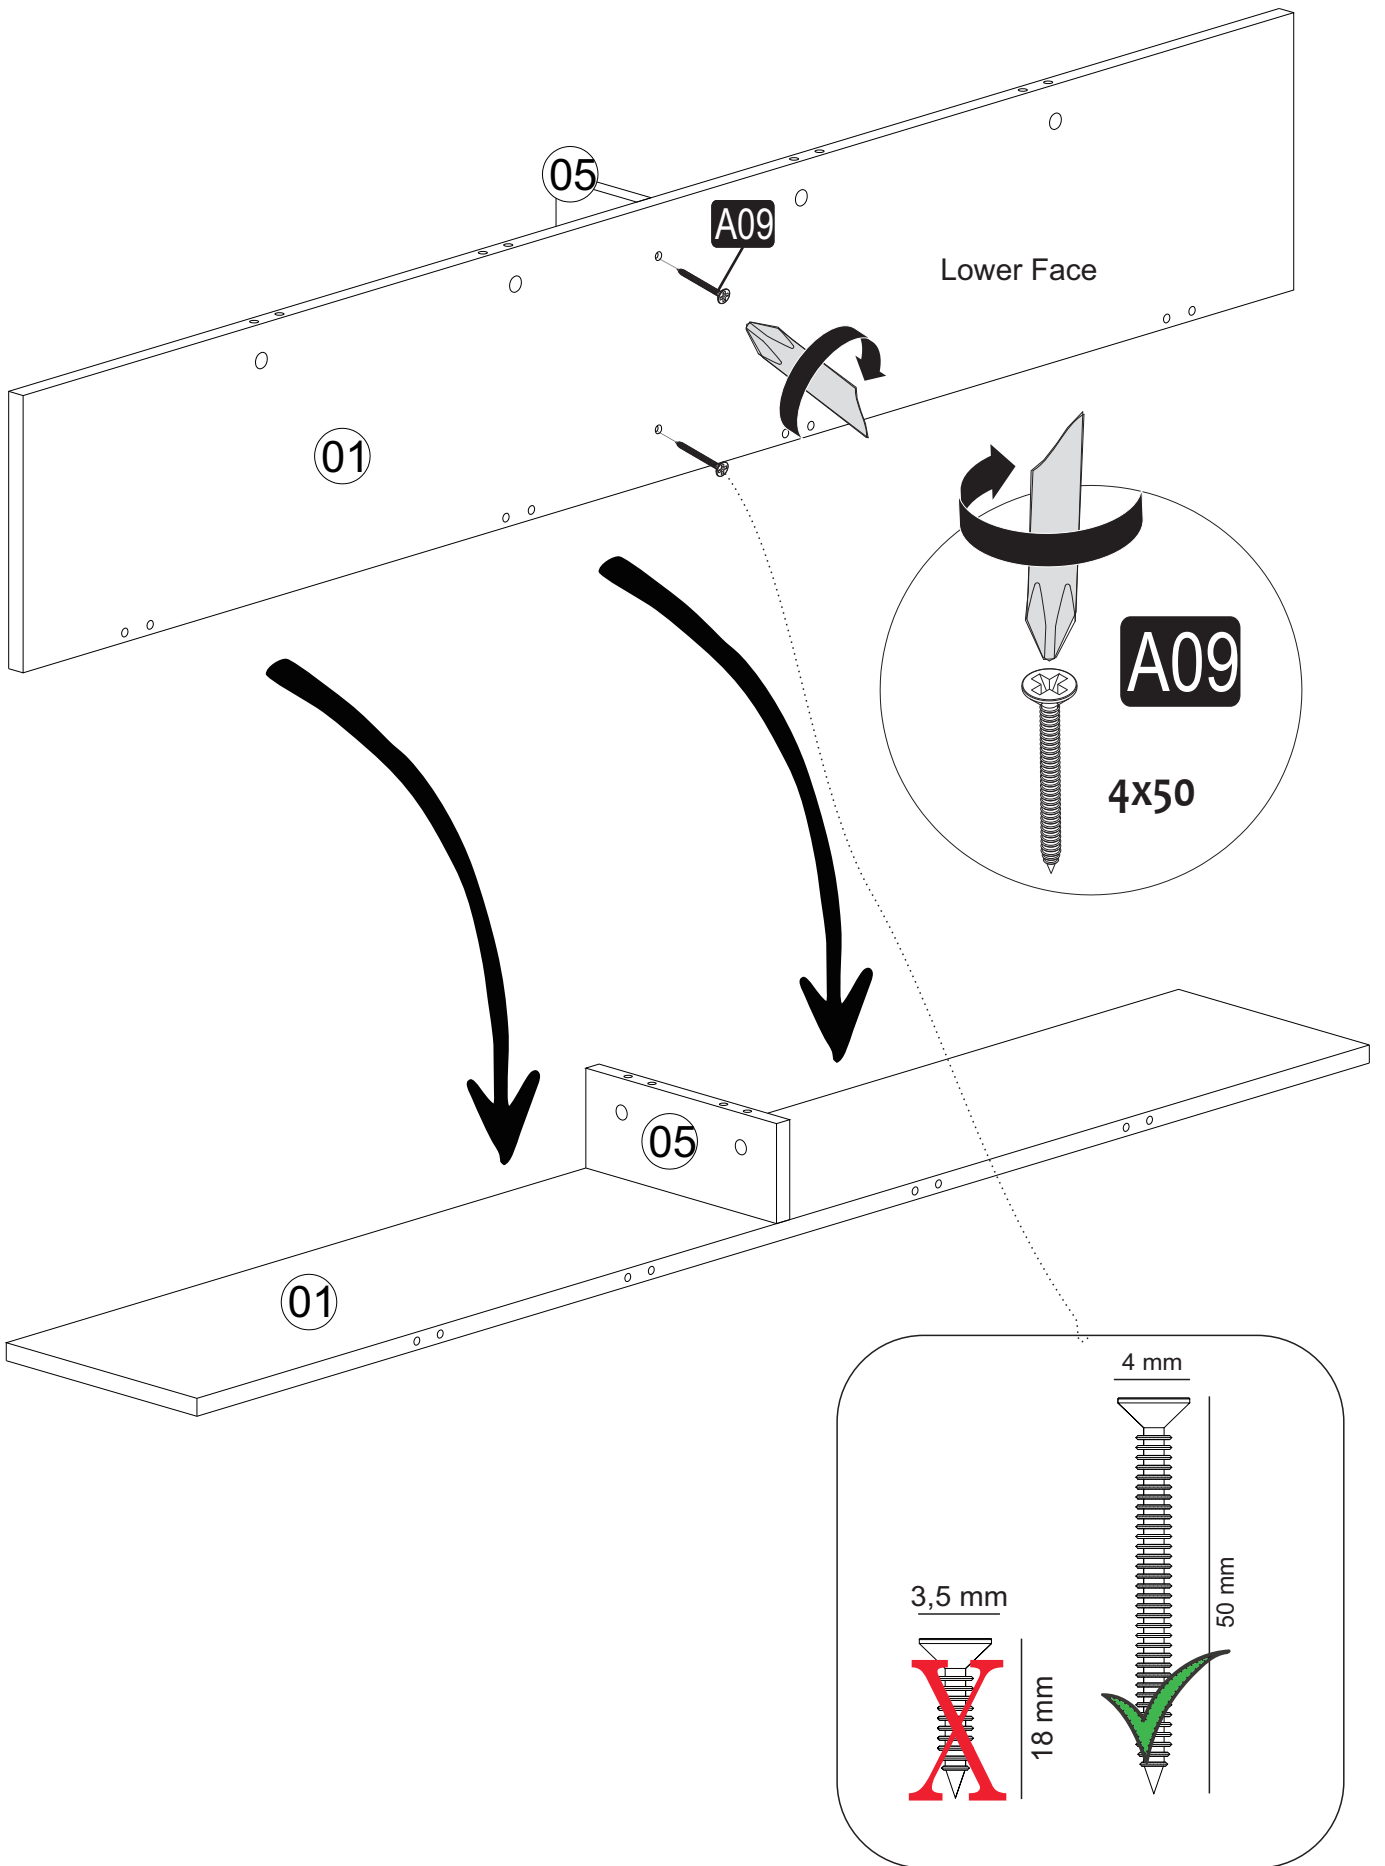

i GP042-0054,1

160 x 45 x 50cm

The necessary tools (not included)

ACCESSORY LIST

A02  22x	A01  22x	A03  40x	A09 4x50  22x	A10 3,5x18  32x
A04  A 18x D 4x	A16  A 24x	C13  8x		

GENERAL VIEW

4

5

6

7

8

9

10

10

11

11