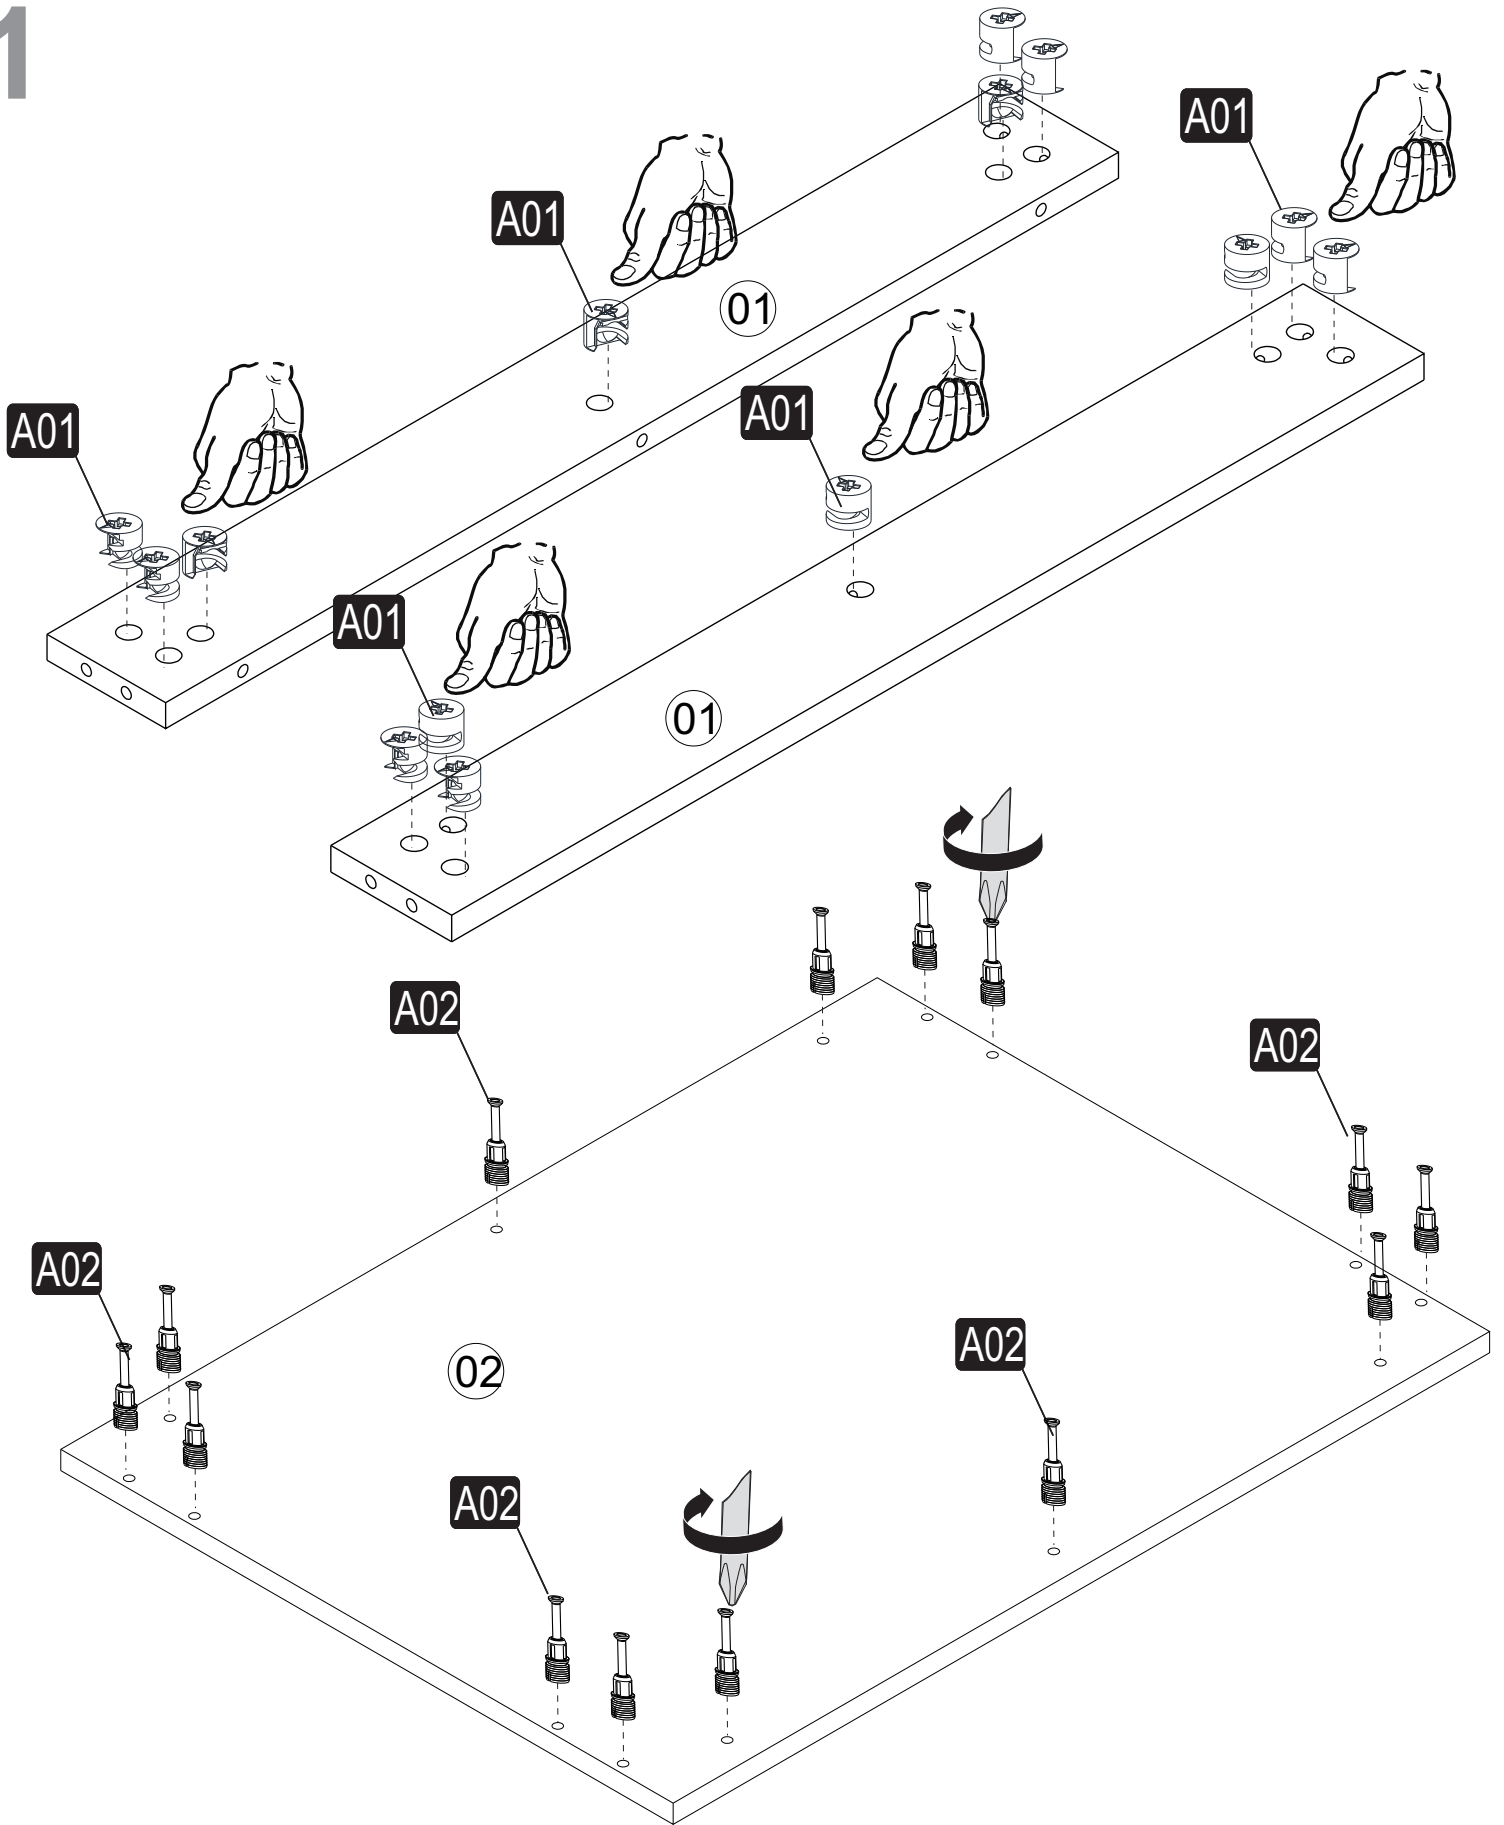

**i** GP042-0088,1

80 x 60 x 35cm

The necessary tools (not included)

## ACCESSORY LIST

<b>A01</b>  30x	<b>A02</b>  30x	<b>A04</b>  A 14x D 16x
--	--	---

## GENERAL VIEW

1

2

4

5

6

7

7