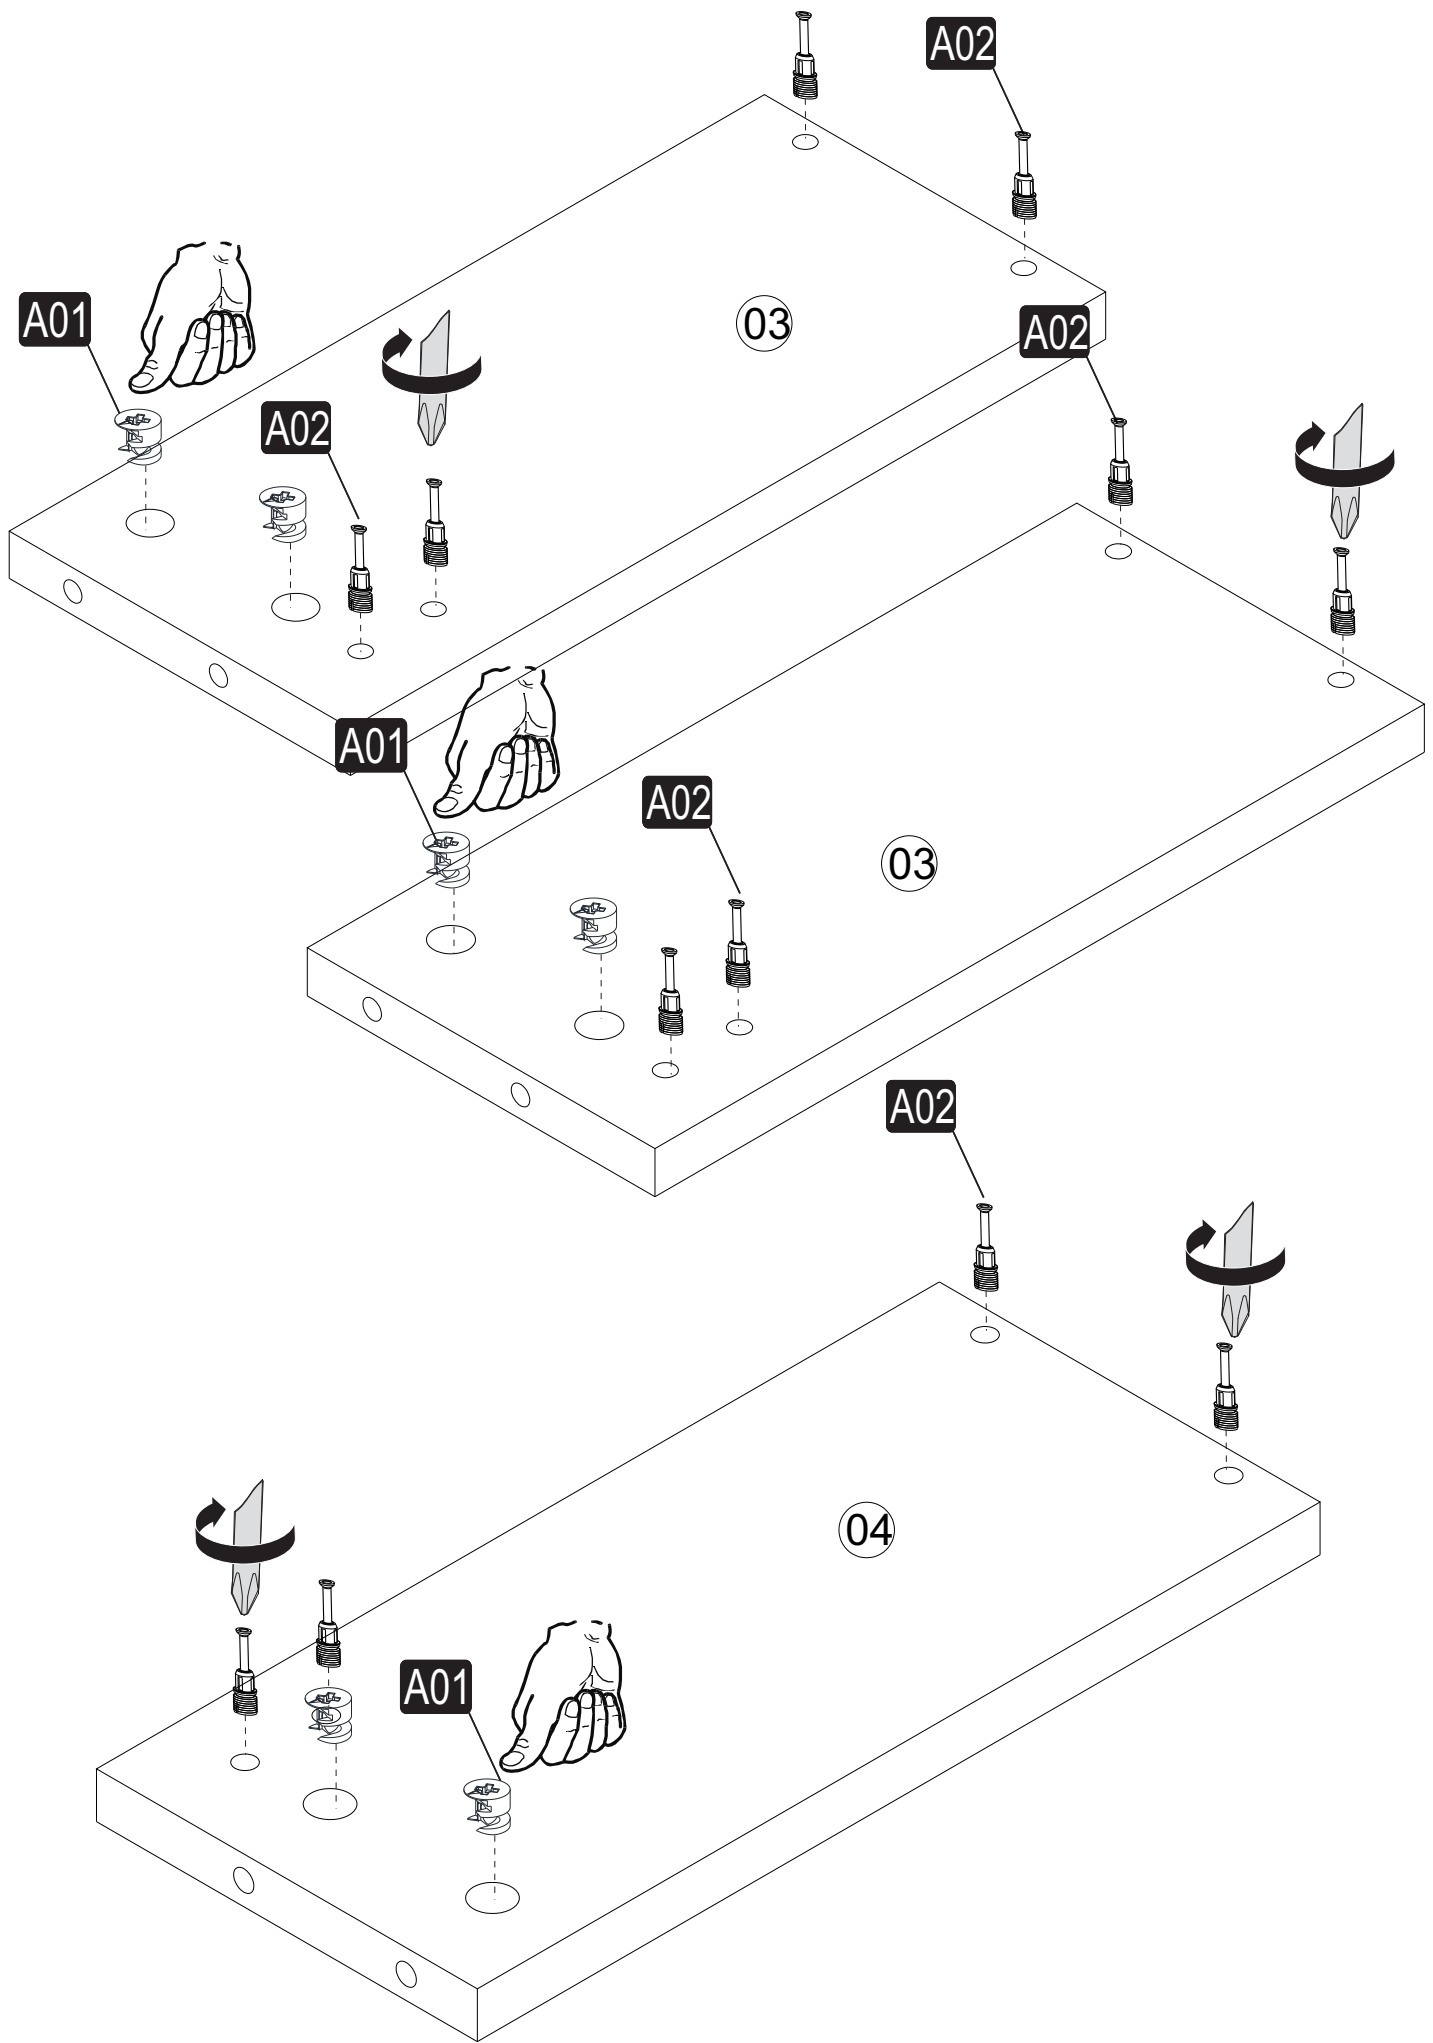

**i** GP042-0088,1

80 x 60 x 35cm

The necessary tools (not included)

## ACCESSORY LIST

<b>A01</b>  30x	<b>A02</b>  30x	<b>A04</b>  A 14x D 16x
--	--	---

## GENERAL VIEW

1

2

4

5

6

7

7