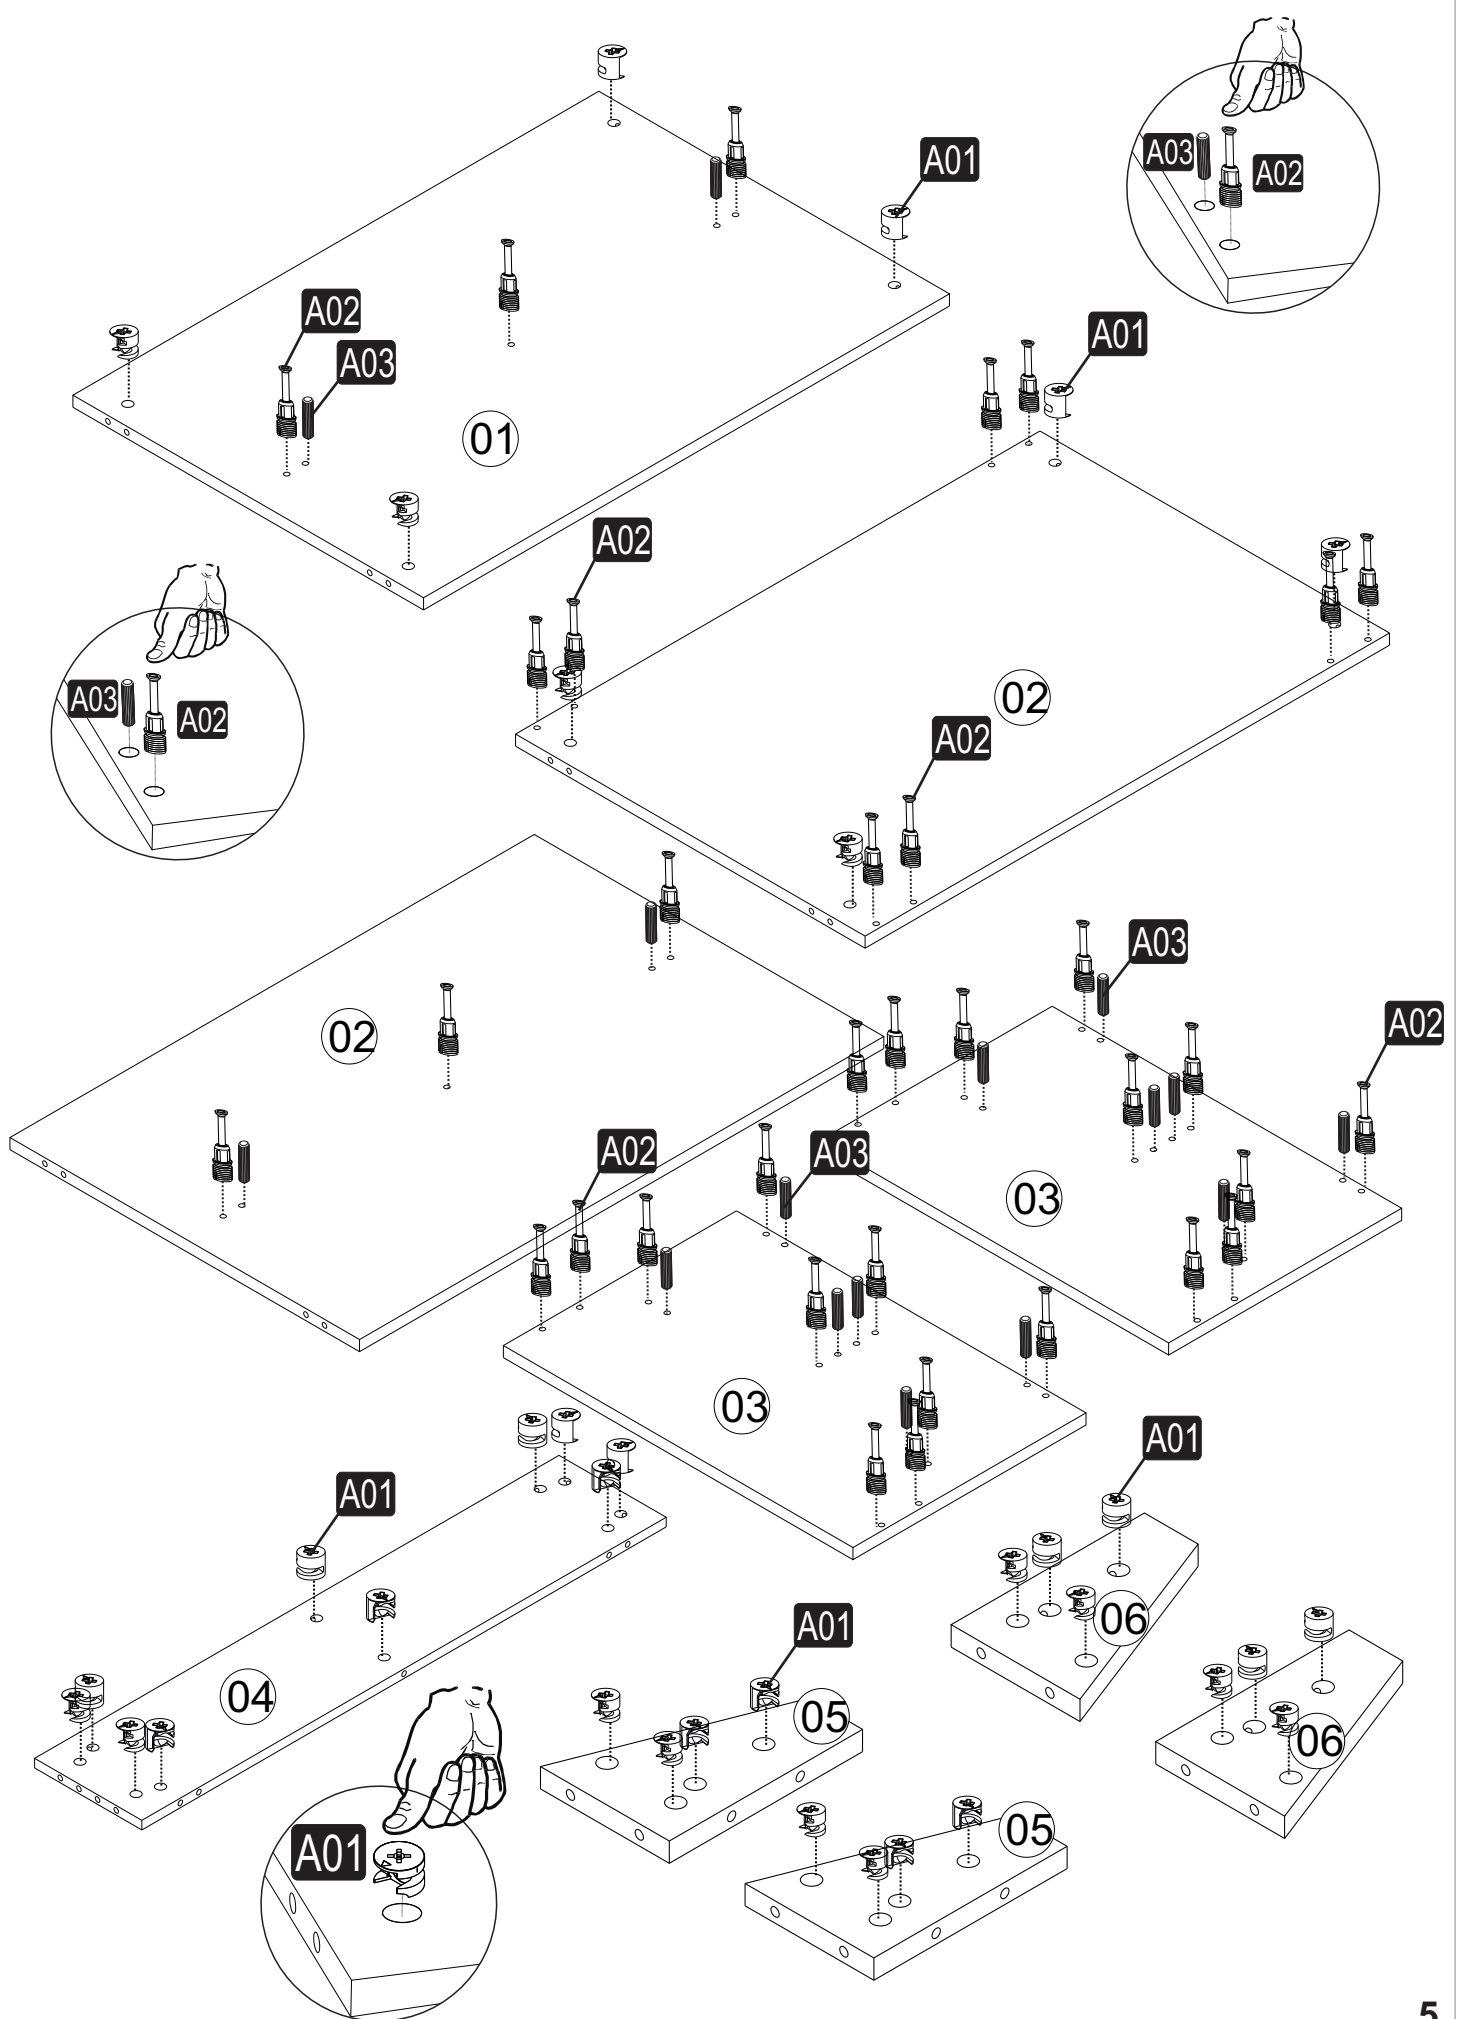

i GP042-0192,1

93,6 x 60 x 40cm

The necessary tools (not included)

ACCESSORY LIST

A01  34x	A02  34x	A03  16x	A04  A 30x D 4x	

GENERAL VIEW

2

3

4

5

6