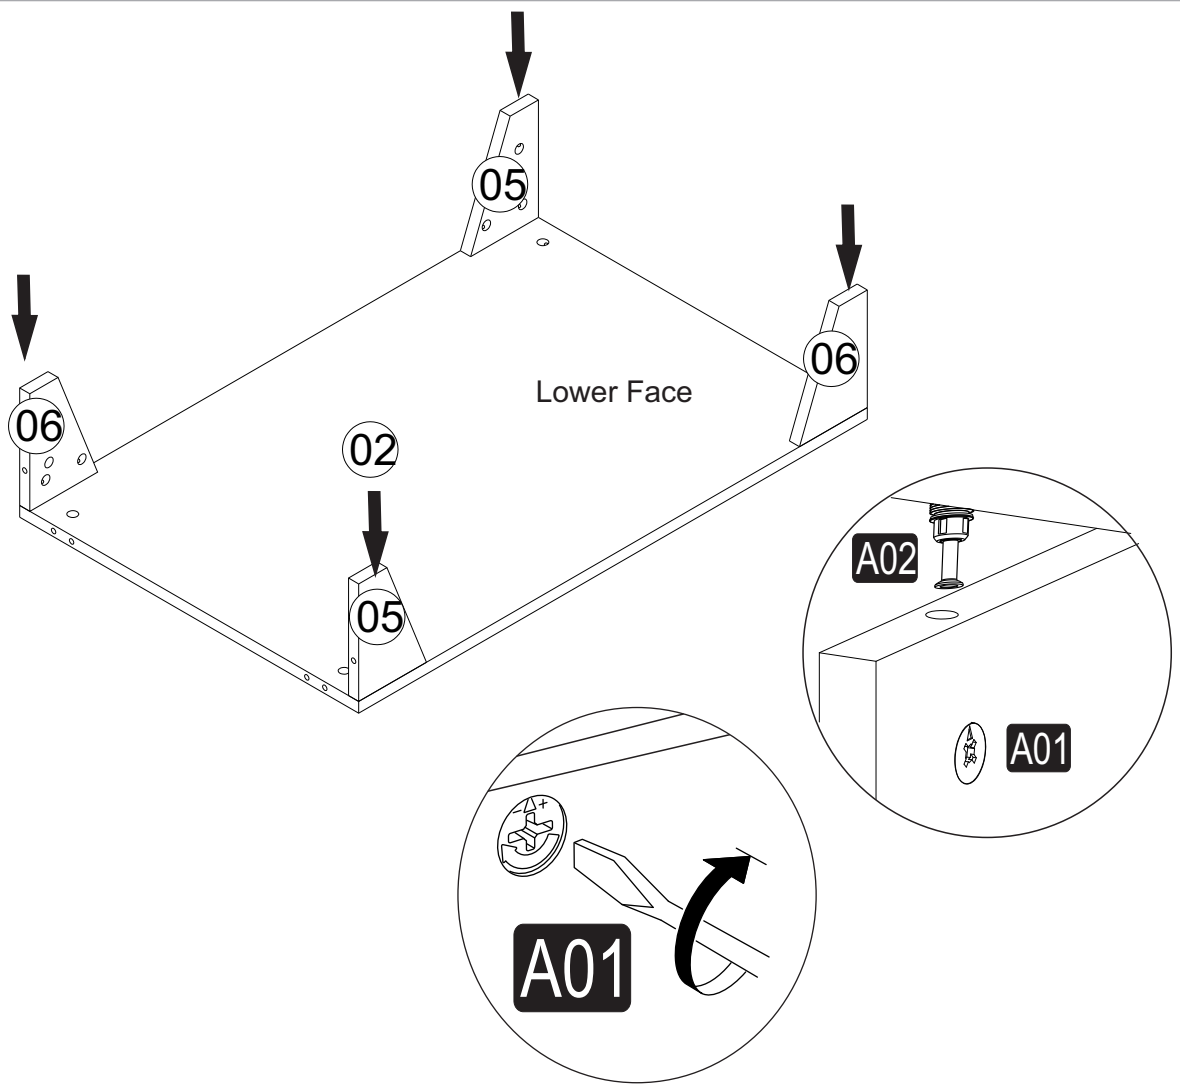

i GP042-0192,1

93,6 x 60 x 40cm

The necessary tools (not included)

ACCESSORY LIST

A01  34x	A02  34x	A03  16x	A04  A 30x D 4x	

GENERAL VIEW

2

3

4

5

6