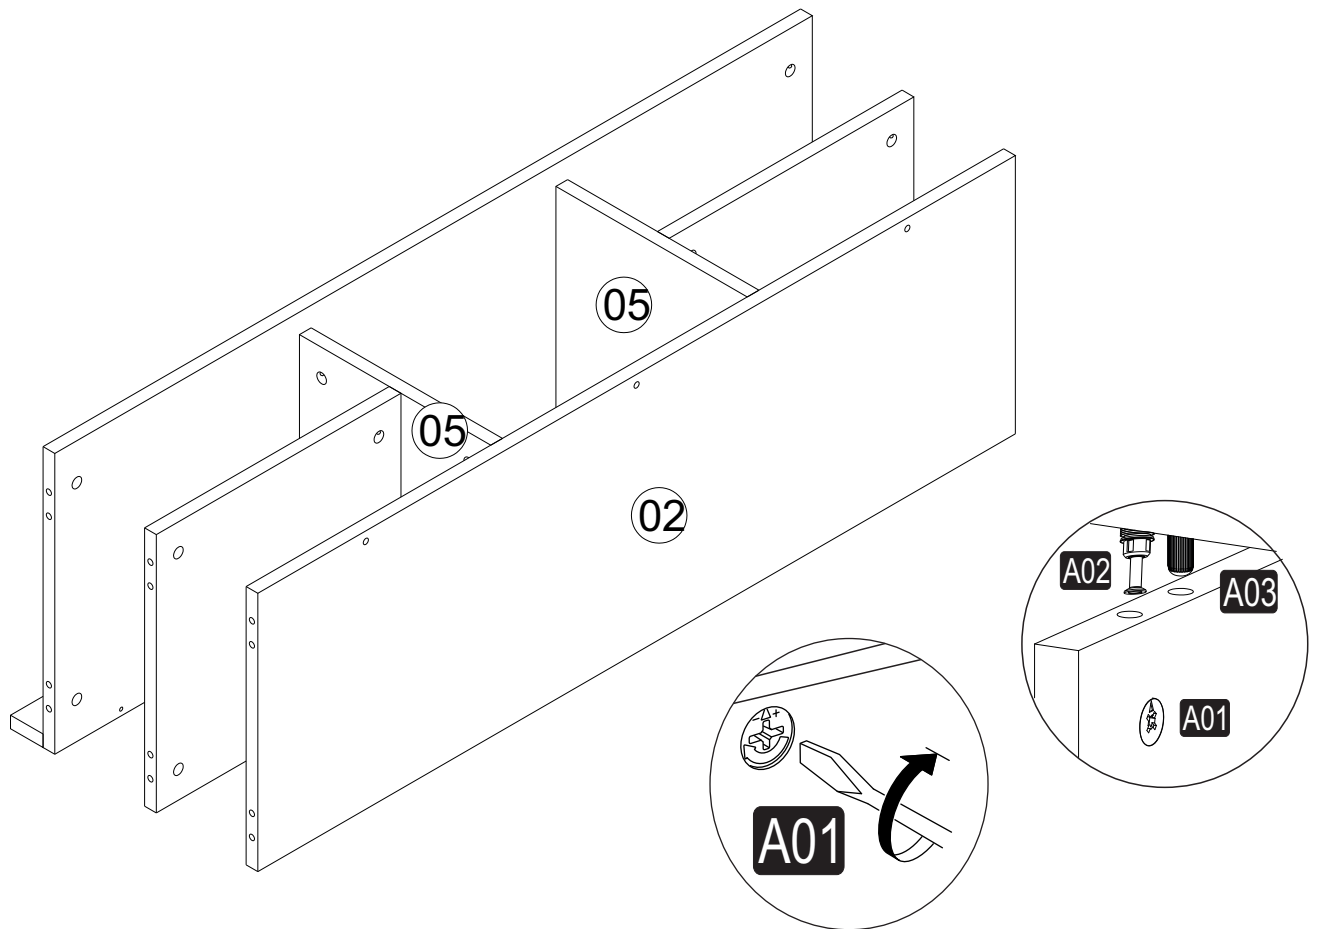

**i** GP042-0214,1

120 x 40 x 45cm

The necessary tools (not included)

## GENERAL VIEW

1

A= kapıye bağlama vidası / to connect the hinge to the door  
 B= / to arrange the door

arrows to show the directions for arrangement of doors.