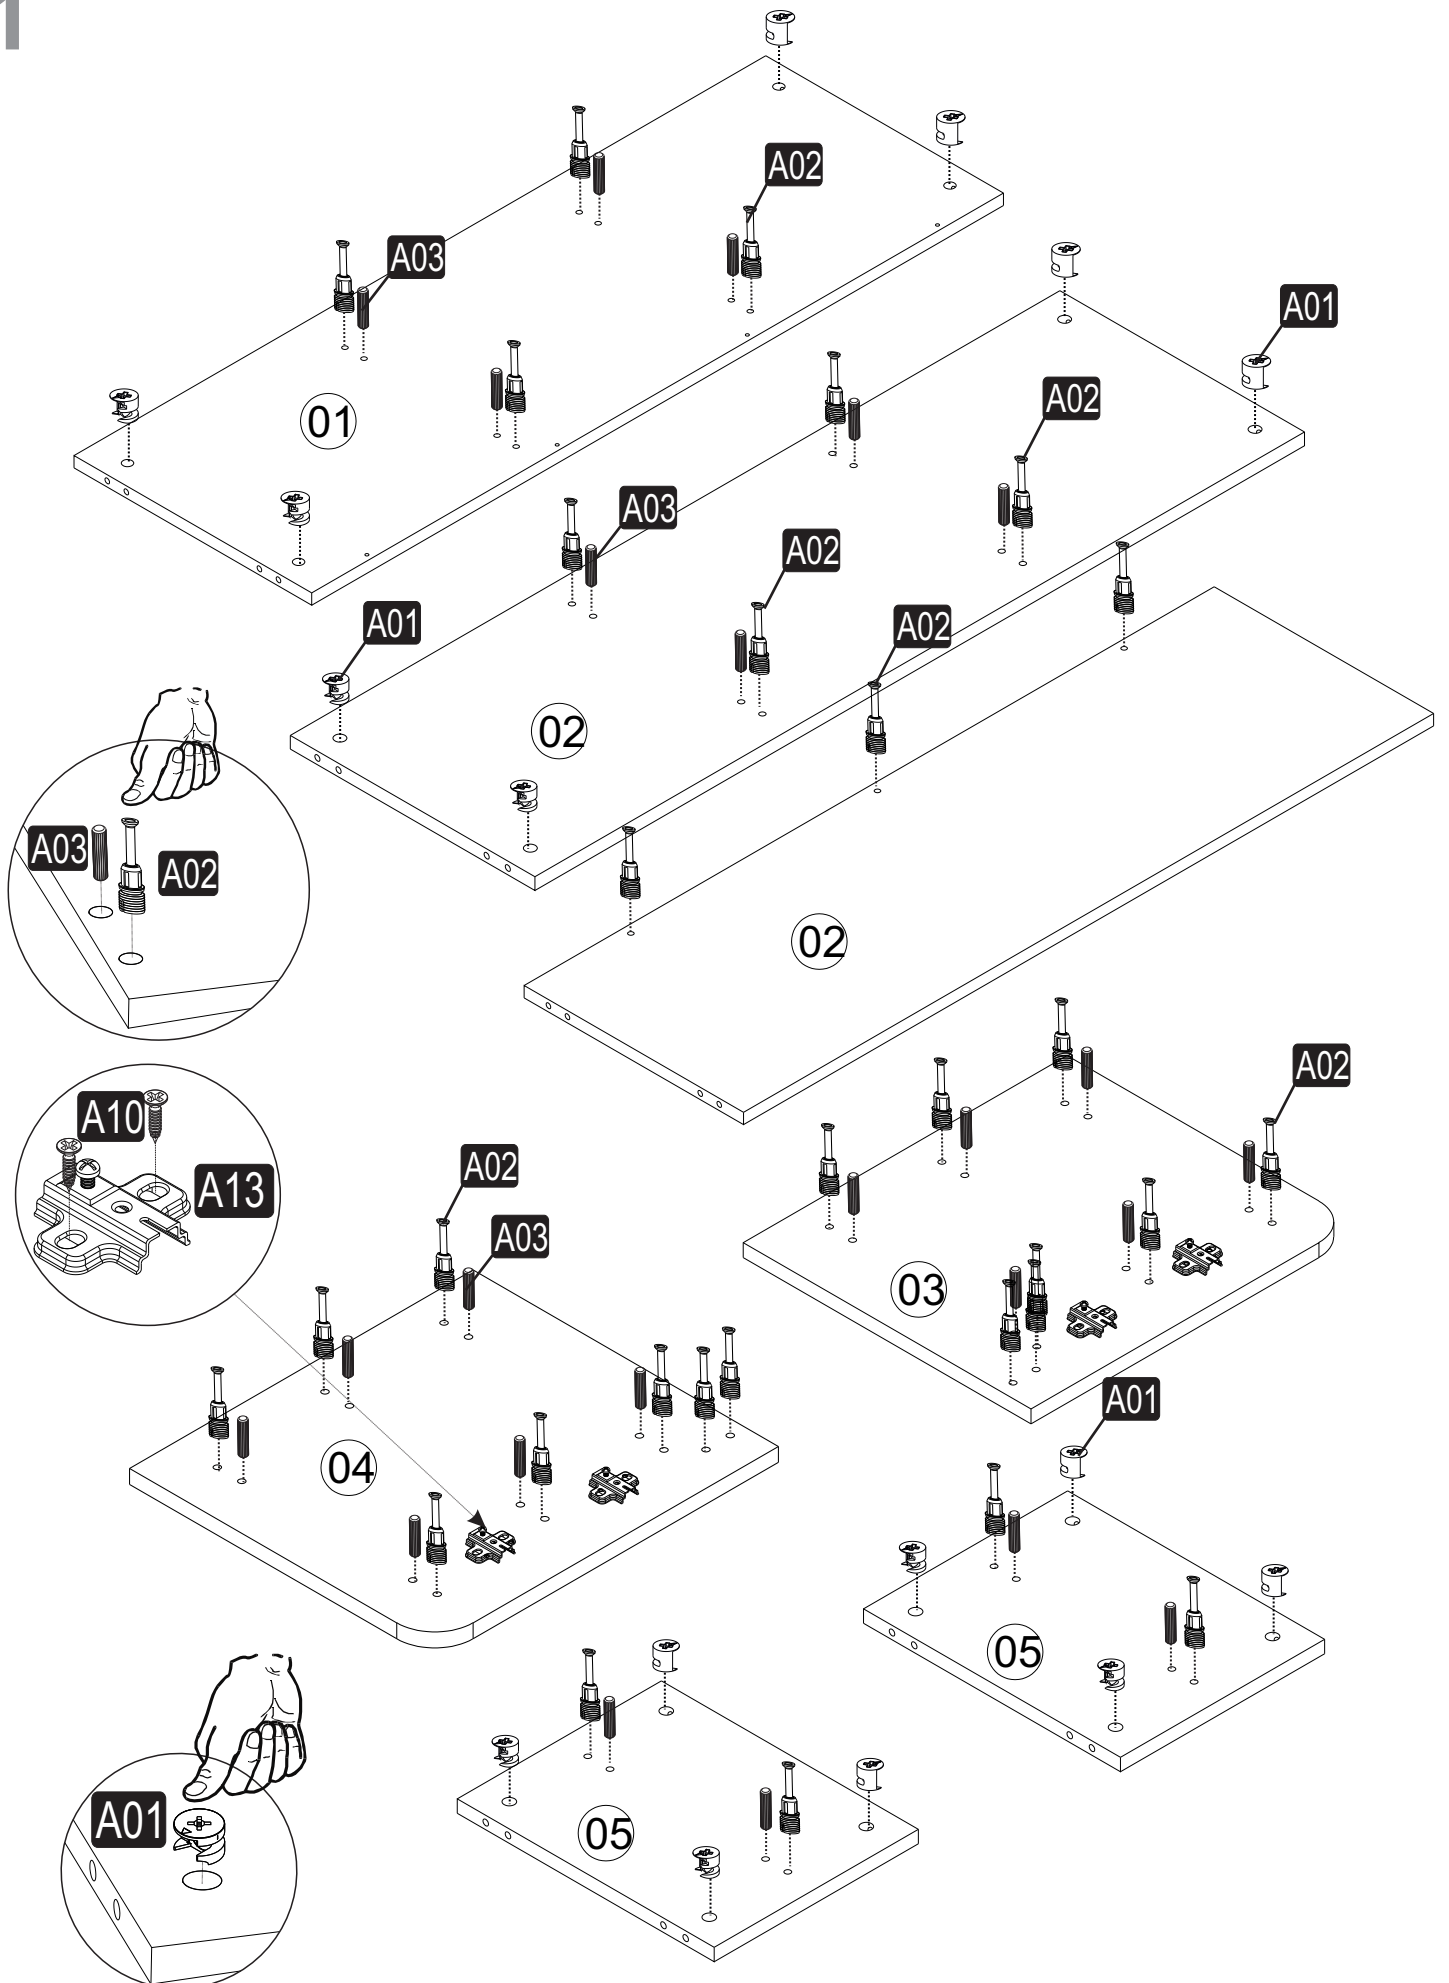

**i** GP042-0214,1

120 x 40 x 45cm

The necessary tools (not included)

## ACCESSORY LIST

<b>A01</b>  31x	<b>A02</b>  31x	<b>A03</b>  24x	<b>A28</b>  30x	<b>A13</b>  4x	MA
<b>A11</b>  4x	SPM	<b>A10</b>  3,5x18 YHB 16x	<b>A14</b>  M4x22 4x	<b>D51</b>  2x	<b>A09</b>  4x50 YHB 4x
<b>A16</b>  A 4x	<b>A04</b>  A 31x				

## GENERAL VIEW

1

A= kapıye bağlama vidası / to connect the hinge to the door  
 B= / to arrange the door

arrows to show the directions for arrangement of doors.