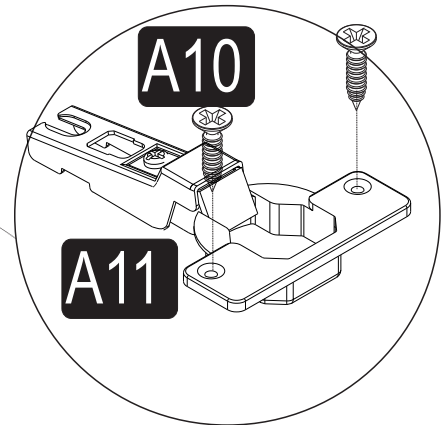

**i** GP042-0214,1

120 x 40 x 45cm

The necessary tools (not included)

## ACCESSORY LIST

<b>A01</b>  31x	<b>A02</b>  31x	<b>A03</b>  24x	<b>A28</b>  30x	<b>A13</b>  4x	MA
<b>A11</b>  4x	SPM	<b>A10</b>  3,5x18 YHB 16x	<b>A14</b>  M4x22 4x	<b>D51</b>  2x	<b>A09</b>  4x50 YHB 4x
<b>A16</b>  A 4x	<b>A04</b>  A 31x				

## GENERAL VIEW

1

A= kapıye bağlama vidası / to connect the hinge to the door  
 B= / to arrange the door

arrows to show the directions for arrangement of doors.