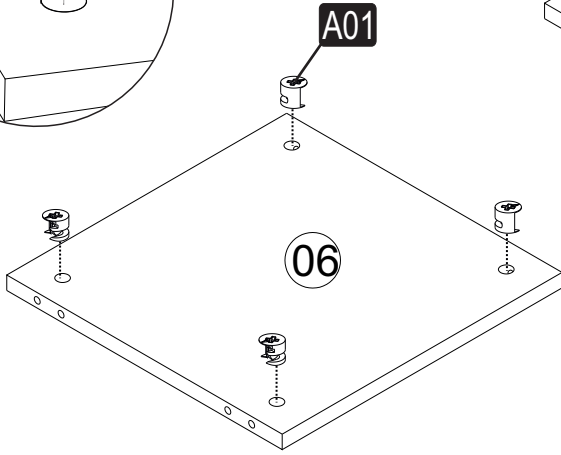

**i** GP042-0214,1

120 x 40 x 45cm

The necessary tools (not included)

## ACCESSORY LIST

<b>A01</b>  31x	<b>A02</b>  31x	<b>A03</b>  24x	<b>A28</b>  30x	<b>A13</b>  4x	MA
<b>A11</b>  4x	SPM	<b>A10</b>  3,5x18 YHB 16x	<b>A14</b>  M4x22 4x	<b>D51</b>  2x	<b>A09</b>  4x50 YHB 4x
<b>A16</b>  A 4x	<b>A04</b>  A 31x				

## GENERAL VIEW

1

A= kapıye bağlama vidası / to connect the hinge to the door  
 B= / to arrange the door

arrows to show the directions for arrangement of doors.