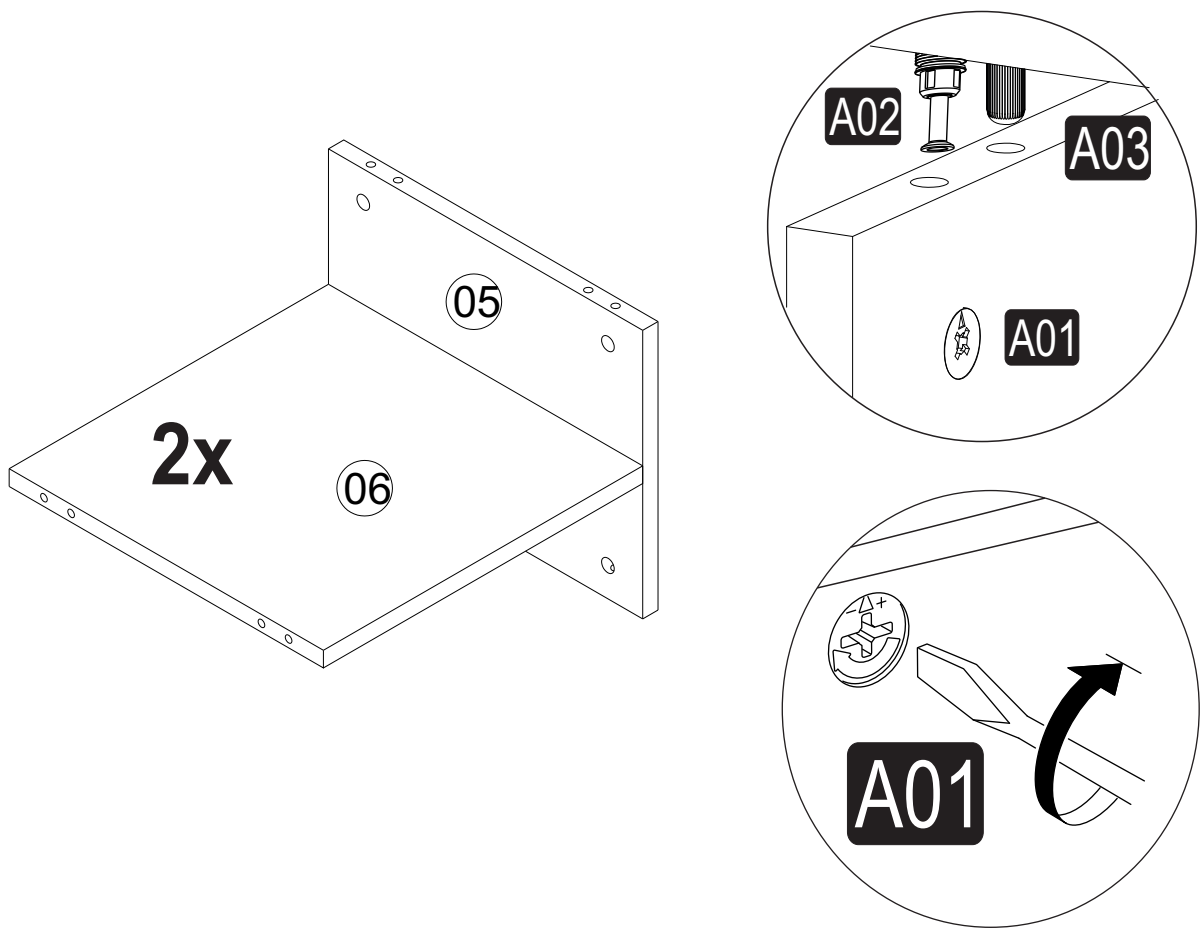

**i** GP042-0214,1

120 x 40 x 45cm

The necessary tools (not included)

## ACCESSORY LIST

<b>A01</b>  31x	<b>A02</b>  31x	<b>A03</b>  24x	<b>A28</b>  30x	<b>A13</b>  4x	MA
<b>A11</b>  4x	SPM	<b>A10</b>  3,5x18 YHB 16x	<b>A14</b>  M4x22 4x	<b>D51</b>  2x	<b>A09</b>  4x50 YHB 4x
<b>A16</b>  A 4x	<b>A04</b>  A 31x				

## GENERAL VIEW

1

A= kapıye bağlama vidası / to connect the hinge to the door  
 B= / to arrange the door

arrows to show the directions for arrangement of doors.