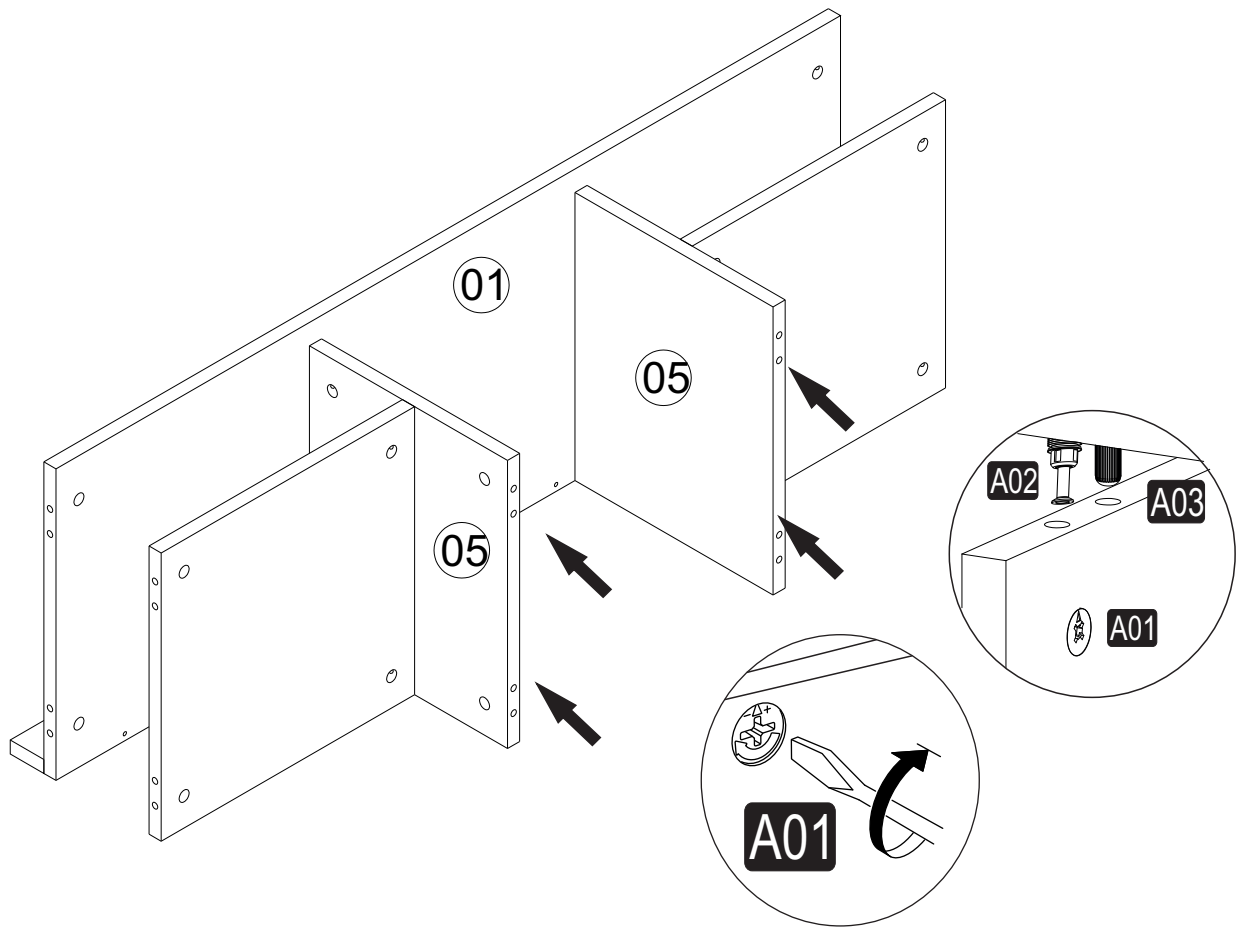

**i** GP042-0214,1

120 x 40 x 45cm

The necessary tools (not included)

## GENERAL VIEW

1

A= kapıye bağlama vidası / to connect the hinge to the door  
 B= / to arrange the door

arrows to show the directions for arrangement of doors.