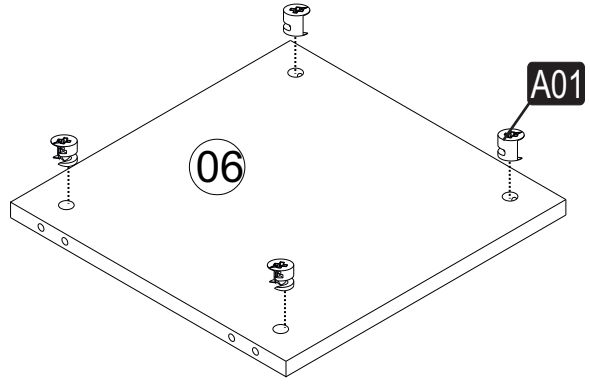

**i** GP042-0214,1

120 x 40 x 45cm

The necessary tools (not included)

## ACCESSORY LIST

<b>A01</b>  31x	<b>A02</b>  31x	<b>A03</b>  24x	<b>A28</b>  30x	<b>A13</b>  4x	MA
<b>A11</b>  4x	SPM	<b>A10</b>  3,5x18 YHB 16x	<b>A14</b>  M4x22 4x	<b>D51</b>  2x	<b>A09</b>  4x50 YHB 4x
<b>A16</b>  A 4x	<b>A04</b>  A 31x				

## GENERAL VIEW

1

A= kapıye bağlama vidası / to connect the hinge to the door  
 B= / to arrange the door

arrows to show the directions for arrangement of doors.