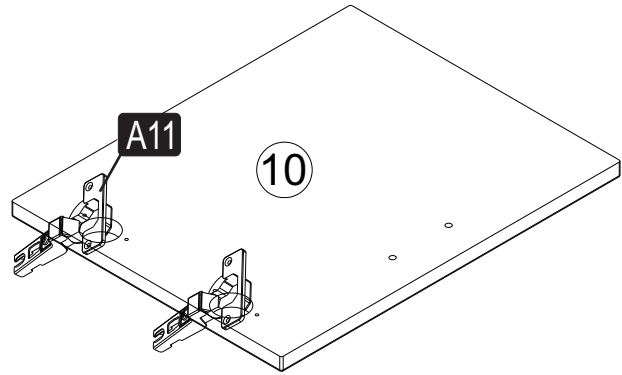

**i** GP042-0214,1

120 x 40 x 45cm

The necessary tools (not included)

## ACCESSORY LIST

<b>A01</b>  31x	<b>A02</b>  31x	<b>A03</b>  24x	<b>A28</b>  30x	<b>A13</b>  4x	MA
<b>A11</b>  4x	SPM	<b>A10</b>  3,5x18 YHB 16x	<b>A14</b>  M4x22 4x	<b>D51</b>  2x	<b>A09</b>  4x50 YHB 4x
<b>A16</b>  A 4x	<b>A04</b>  A 31x				

## GENERAL VIEW

1

A= kapıye bağlama vidası / to connect the hinge to the door  
 B= / to arrange the door

arrows to show the directions for arrangement of doors.