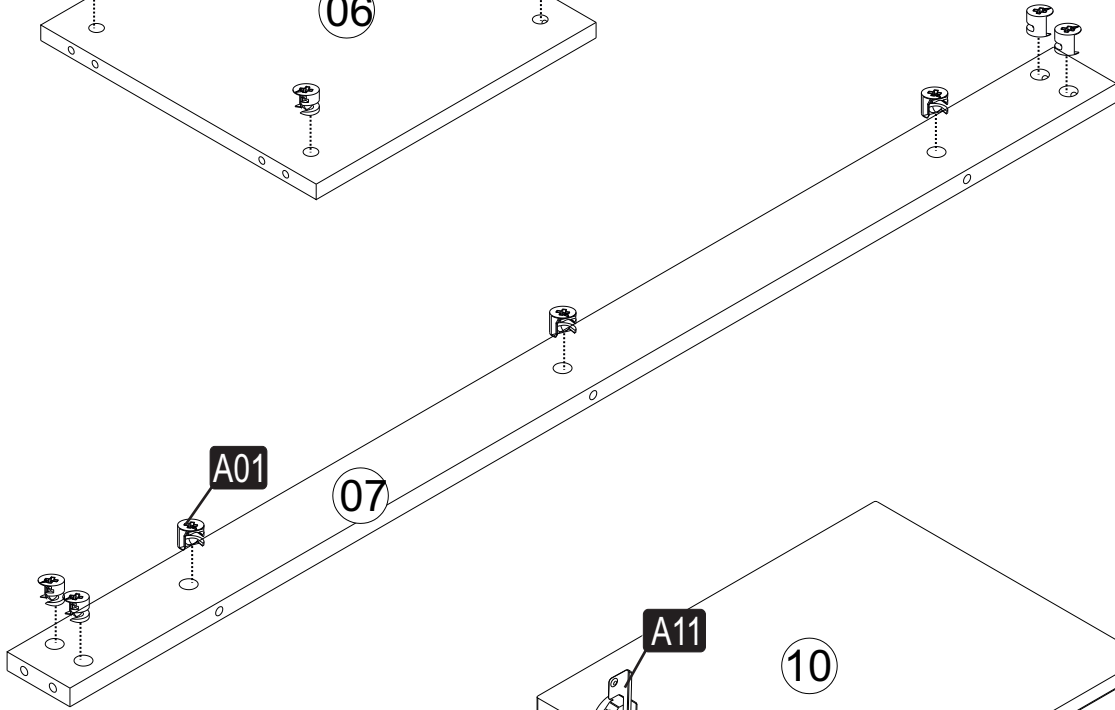

**i** GP042-0214,1

120 x 40 x 45cm

The necessary tools (not included)

## ACCESSORY LIST

<b>A01</b>  31x	<b>A02</b>  31x	<b>A03</b>  24x	<b>A28</b>  30x	<b>A13</b>  4x	MA
<b>A11</b>  4x	SPM	<b>A10</b>  3,5x18 YHB 16x	<b>A14</b>  M4x22 4x	<b>D51</b>  2x	<b>A09</b>  4x50 YHB 4x
<b>A16</b>  A 4x	<b>A04</b>  A 31x				

## GENERAL VIEW

1

A= kapıye bağlama vidası / to connect the hinge to the door  
 B= / to arrange the door

arrows to show the directions for arrangement of doors.