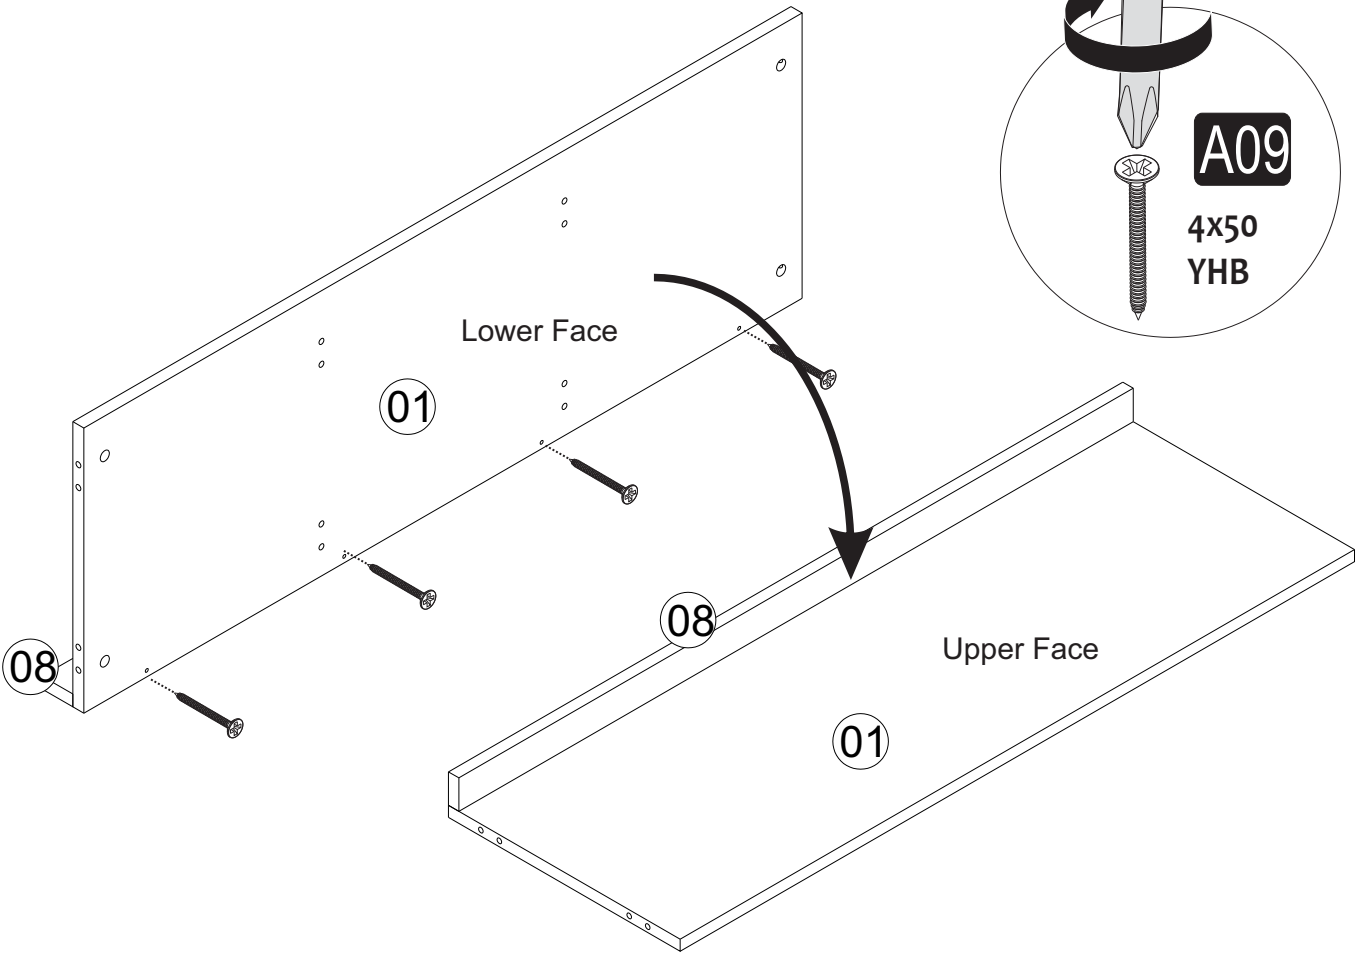

**i** GP042-0214,1

120 x 40 x 45cm

The necessary tools (not included)

## ACCESSORY LIST

<b>A01</b>  31x	<b>A02</b>  31x	<b>A03</b>  24x	<b>A28</b>  30x	<b>A13</b>  4x	MA
<b>A11</b>  4x	SPM	<b>A10</b>  3,5x18 YHB 16x	<b>A14</b>  M4x22 4x	<b>D51</b>  2x	<b>A09</b>  4x50 YHB 4x
<b>A16</b>  A 4x	<b>A04</b>  A 31x				

## GENERAL VIEW

1

A= kapıye bağlama vidası / to connect the hinge to the door  
 B= / to arrange the door

arrows to show the directions for arrangement of doors.