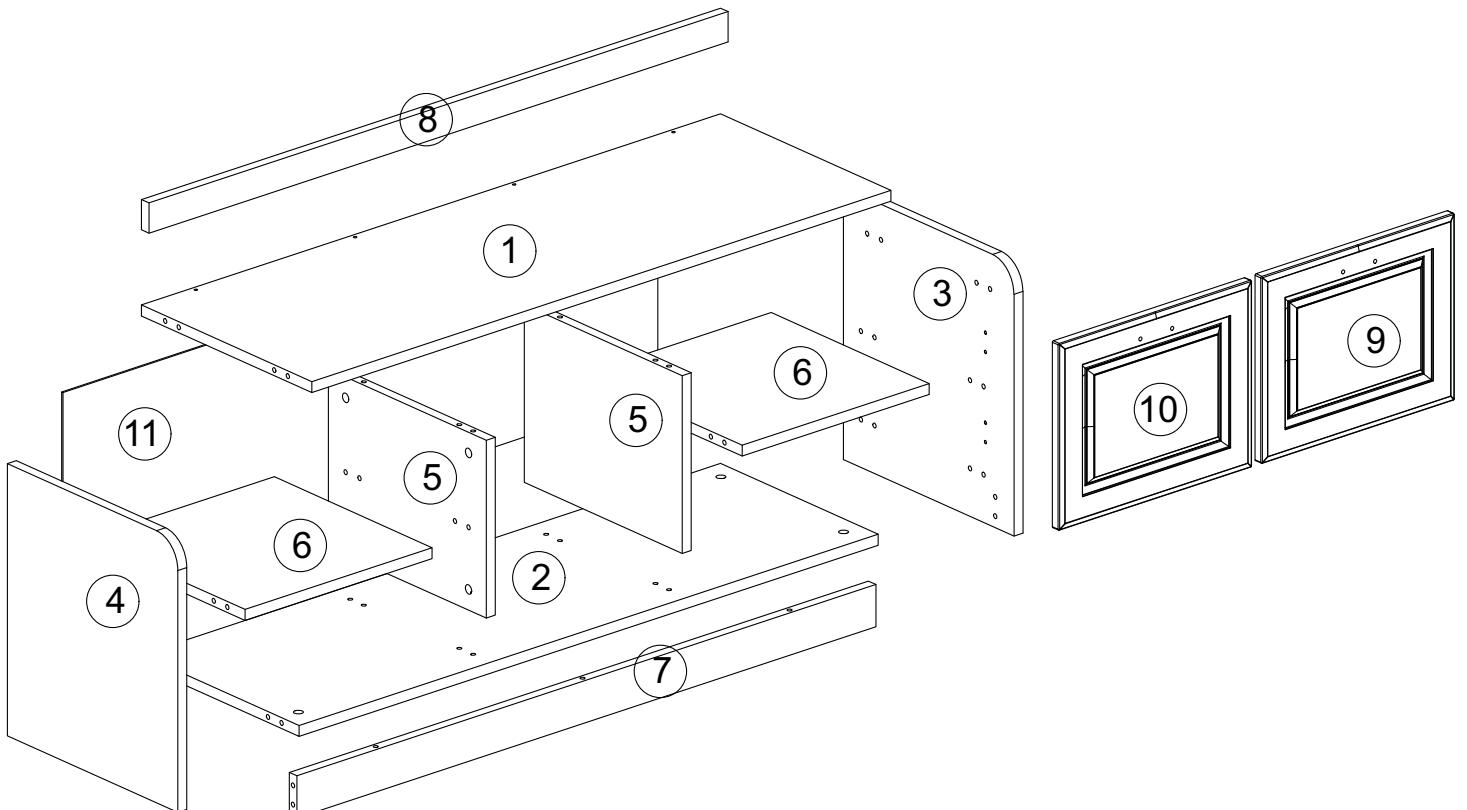

**i** GP042-0214,1

120 x 40 x 45cm

The necessary tools (not included)

## ACCESSORY LIST

<b>A01</b>  31x	<b>A02</b>  31x	<b>A03</b>  24x	<b>A28</b>  30x	<b>A13</b>  4x	MA
<b>A11</b>  4x	SPM	<b>A10</b>  3,5x18 YHB 16x	<b>A14</b>  M4x22 4x	<b>D51</b>  2x	<b>A09</b>  4x50 YHB 4x
<b>A16</b>  A 4x	<b>A04</b>  A 31x				

## GENERAL VIEW

1

A= kapıye bağlama vidası / to connect the hinge to the door  
 B= / to arrange the door

arrows to show the directions for arrangement of doors.