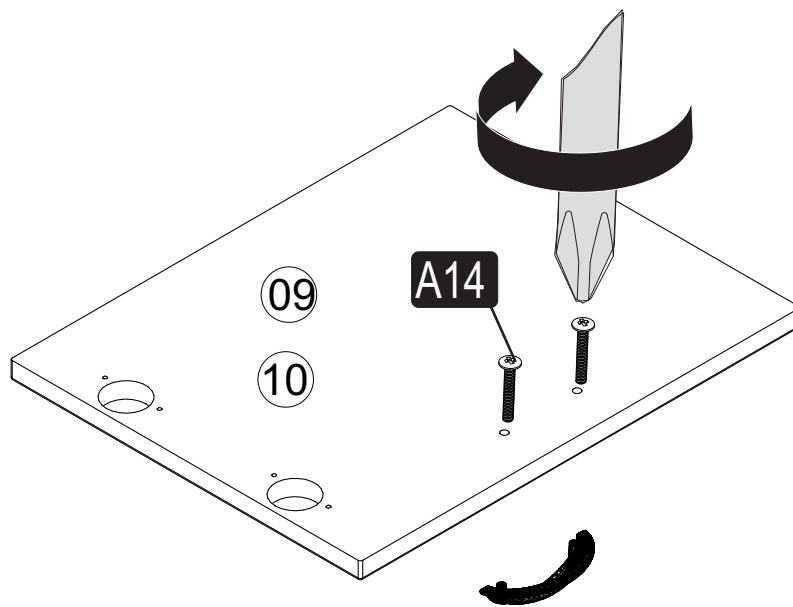

**i** GP042-0214,1

120 x 40 x 45cm

The necessary tools (not included)

## ACCESSORY LIST

<b>A01</b>  31x	<b>A02</b>  31x	<b>A03</b>  24x	<b>A28</b>  30x	<b>A13</b>  4x	MA
<b>A11</b>  4x	SPM	<b>A10</b>  3,5x18 YHB 16x	<b>A14</b>  M4x22 4x	<b>D51</b>  2x	<b>A09</b>  4x50 YHB 4x
<b>A16</b>  A 4x	<b>A04</b>  A 31x				

## GENERAL VIEW

1

A= kapıye bağlama vidası / to connect the hinge to the door  
 B= / to arrange the door

arrows to show the directions for arrangement of doors.