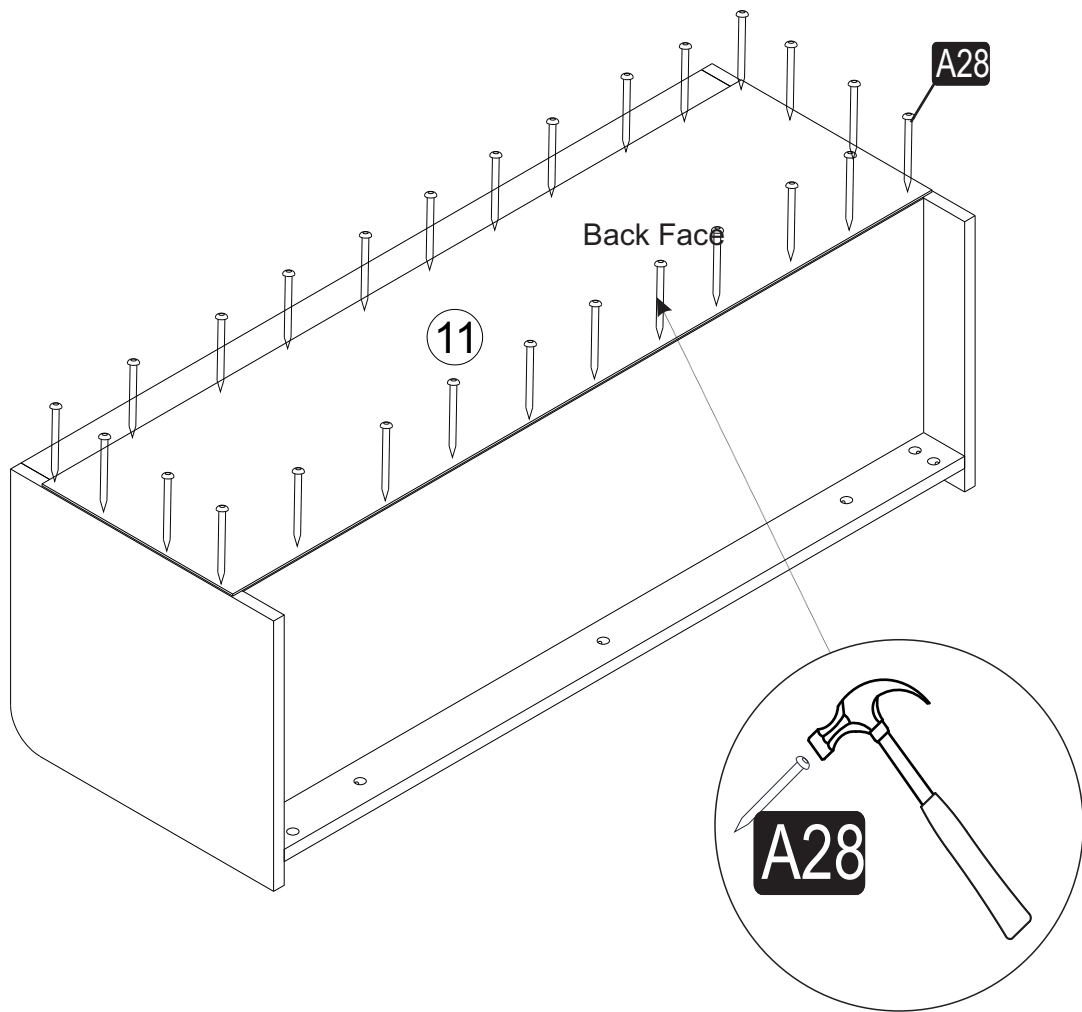

**i** GP042-0214,1

120 x 40 x 45cm

The necessary tools (not included)

## GENERAL VIEW

1

A= kapıye bağlama vidası / to connect the hinge to the door  
 B= / to arrange the door

arrows to show the directions for arrangement of doors.