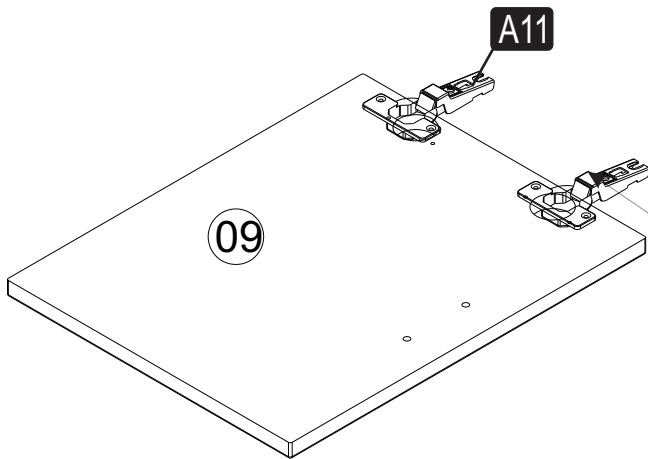

**i** GP042-0214,1

120 x 40 x 45cm

The necessary tools (not included)

## ACCESSORY LIST

<b>A01</b>  31x	<b>A02</b>  31x	<b>A03</b>  24x	<b>A28</b>  30x	<b>A13</b>  4x	MA
<b>A11</b>  4x	SPM	<b>A10</b>  3,5x18 YHB 16x	<b>A14</b>  M4x22 4x	<b>D51</b>  2x	<b>A09</b>  4x50 YHB 4x
<b>A16</b>  A 4x	<b>A04</b>  A 31x				

## GENERAL VIEW

1

A= kapıye bağlama vidası / to connect the hinge to the door  
 B= / to arrange the door

arrows to show the directions for arrangement of doors.