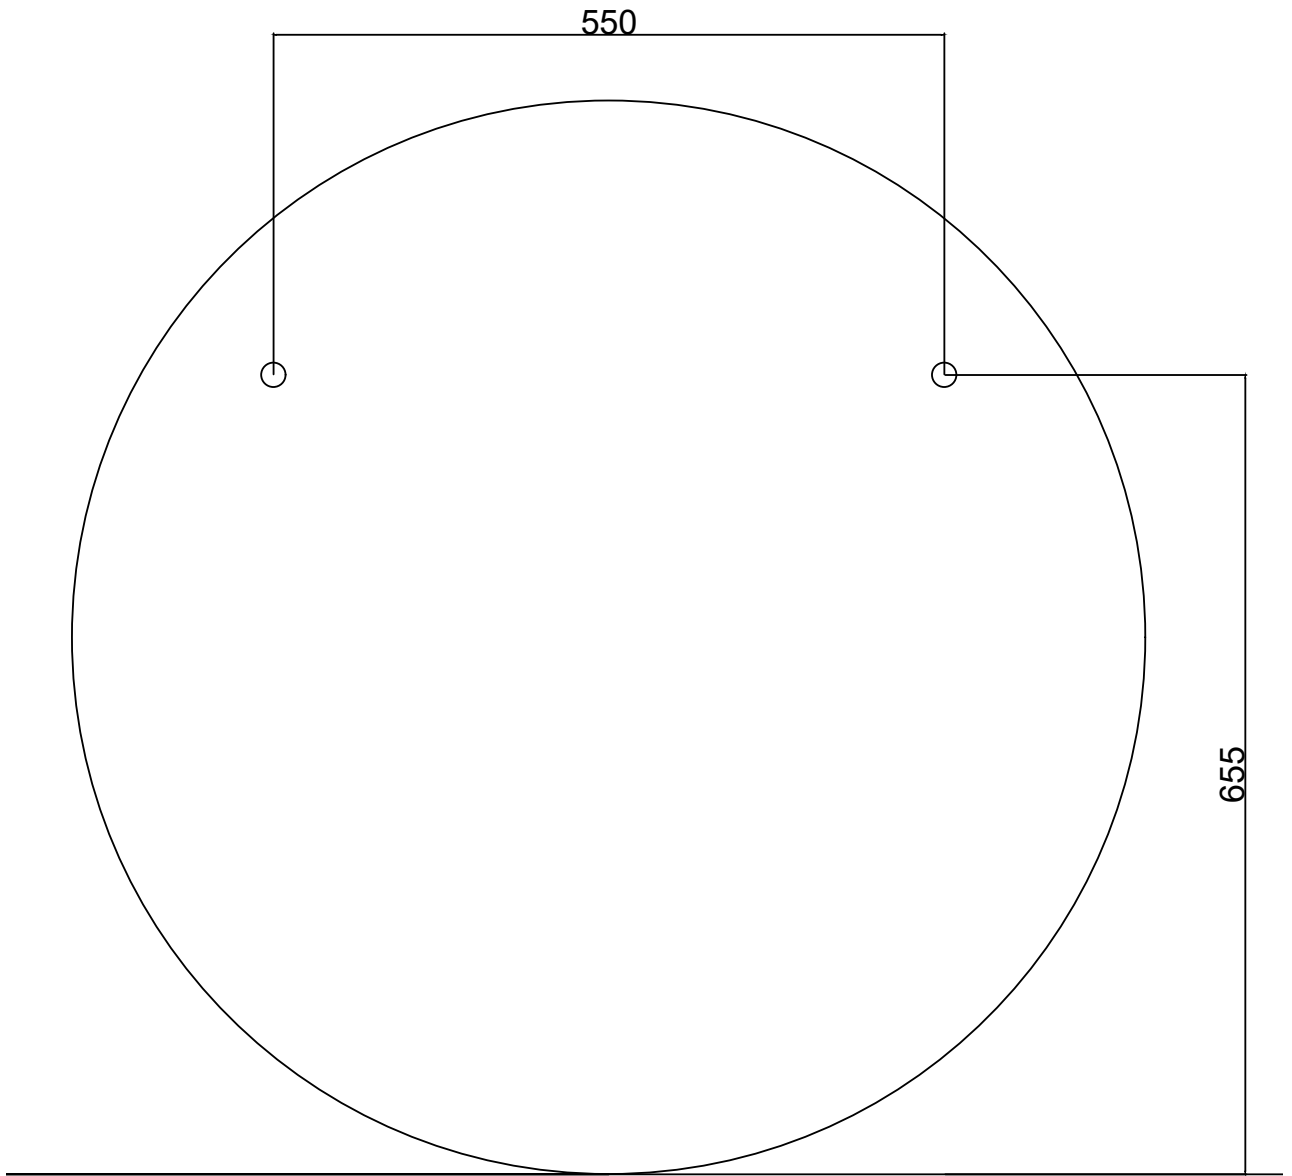

**GP028-0008,1**

Mirror Mount Reference point