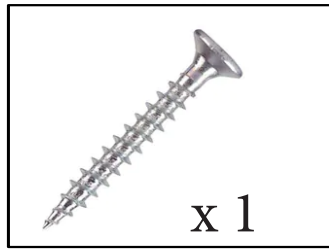

**GP028-0008,1**

Mirror Mount Reference point