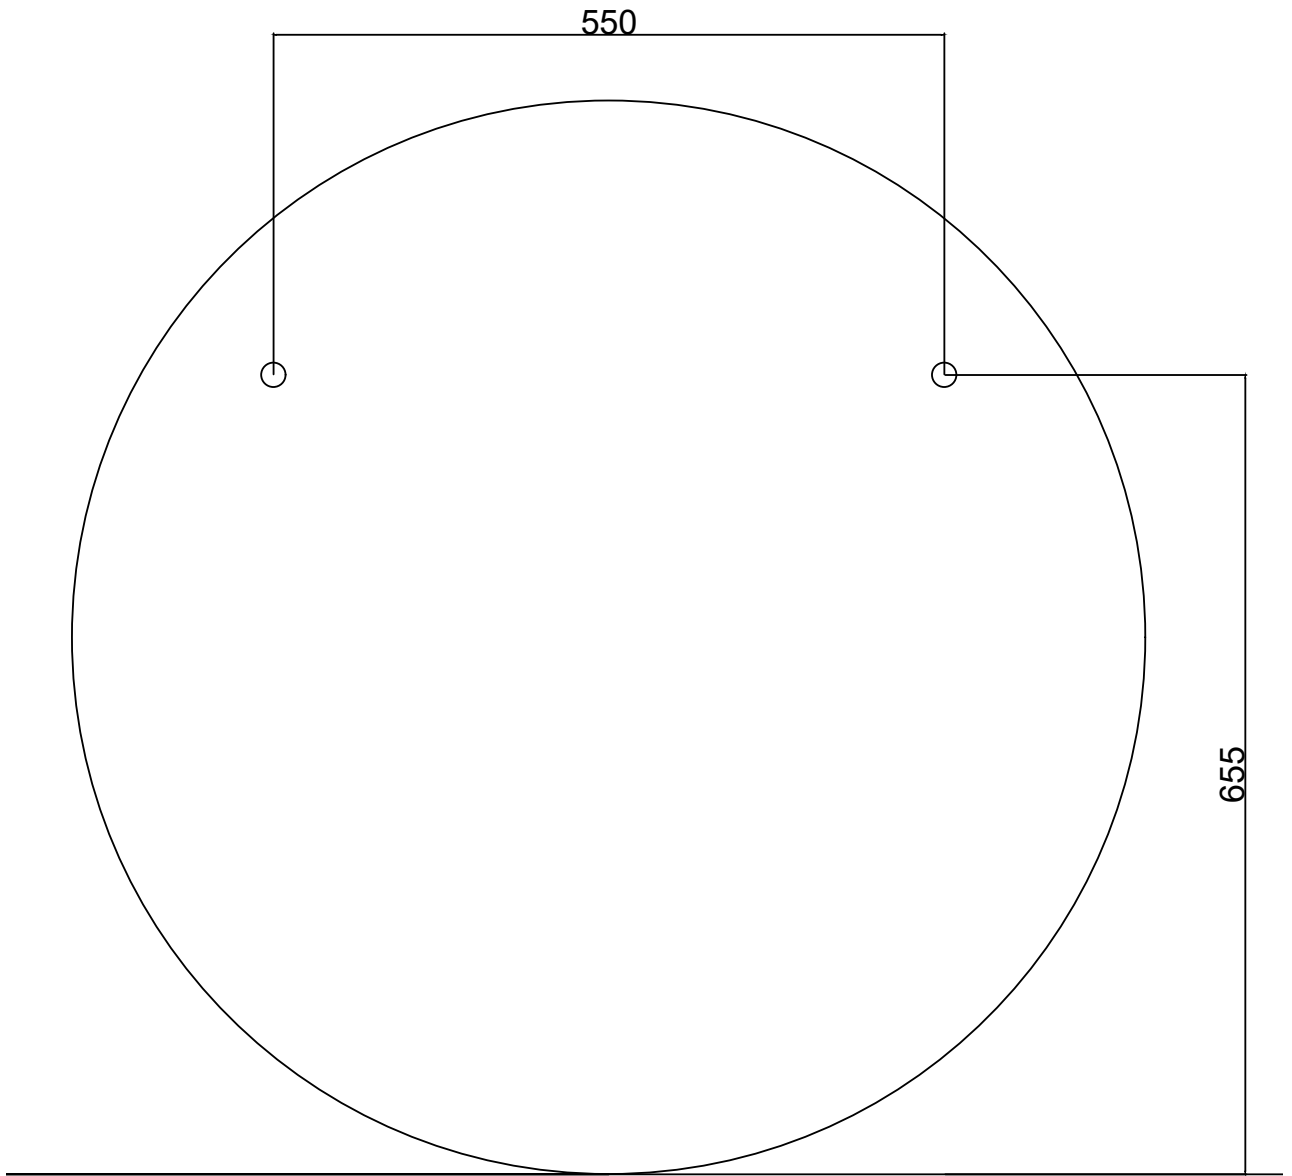

GP028-0008

Mirror Mount Reference point