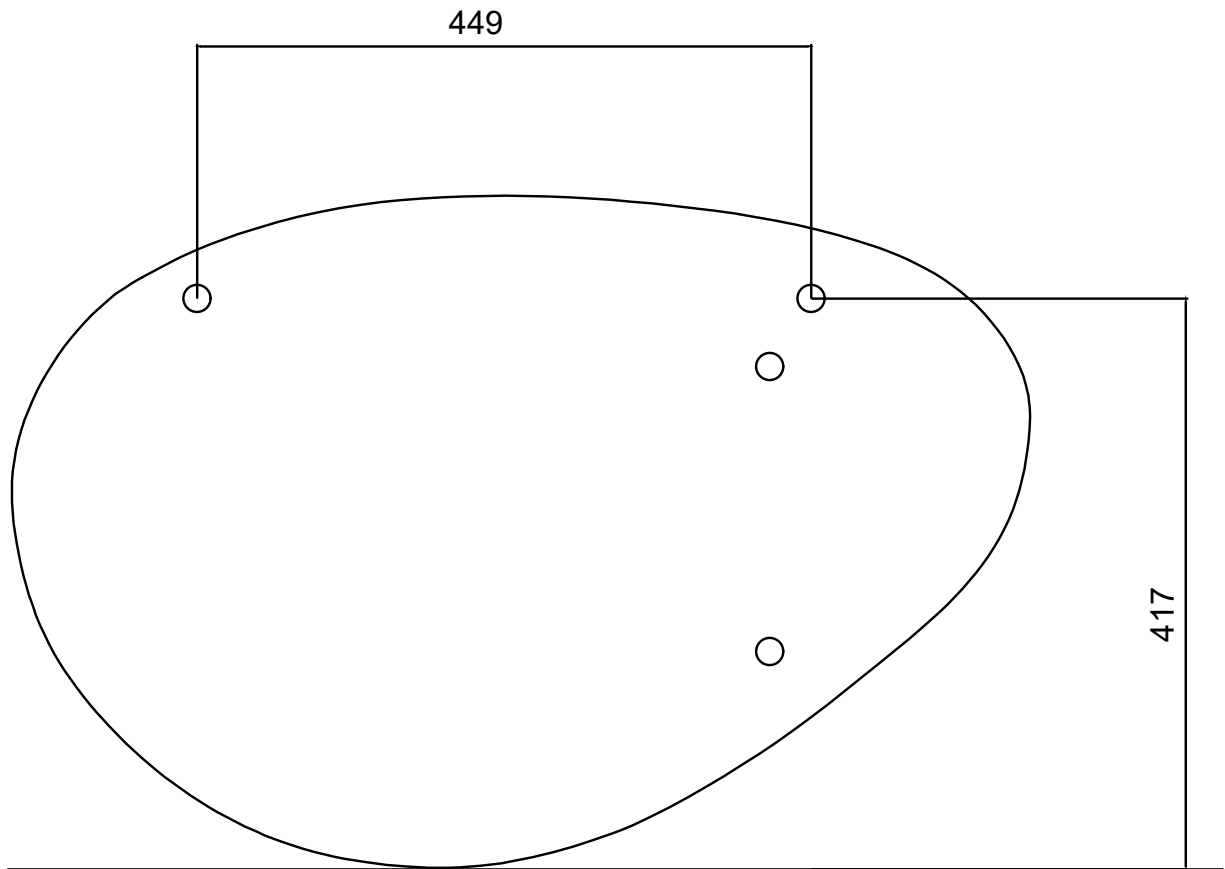

**GP028-0009**

Horizontal Mirror Mounting Reference point

2

208

Vertical Mirror Mounting Reference point