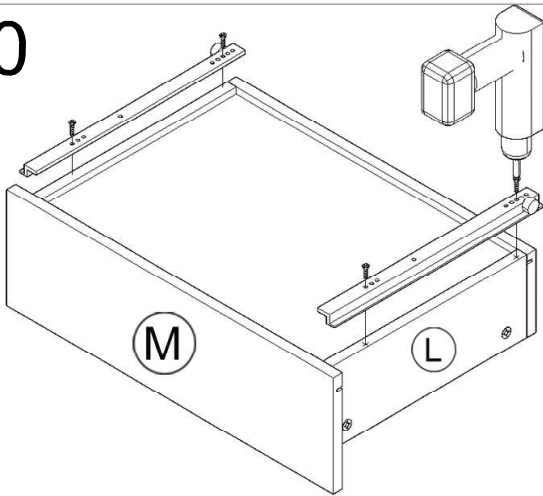

i GP035-0056,1

40 x 30 x 23cm

USING TOOLS

9

10

11

12

PLASTIC COVER CAPS