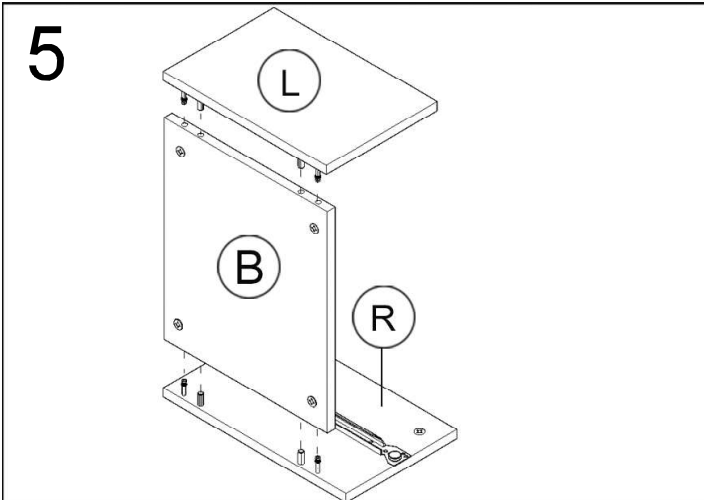

i GP035-0056,1

40 x 30 x 23cm

USING TOOLS

9

10

11

12

PLASTIC COVER CAPS