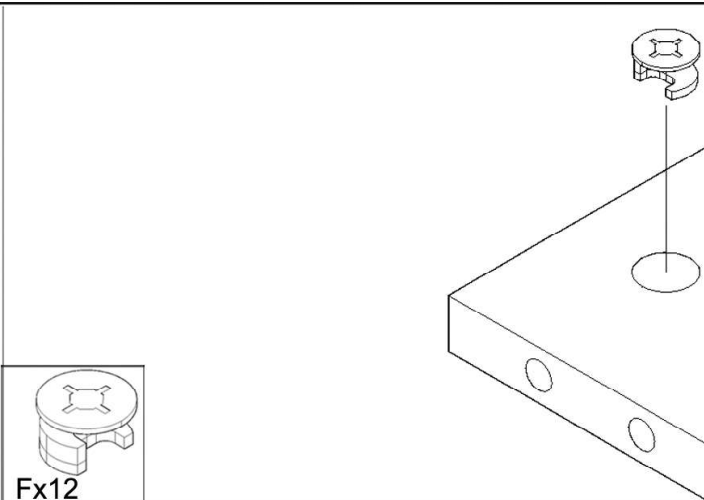

i GP035-0056,1

40 x 30 x 23cm

USING TOOLS

9

10

11

12

PLASTIC COVER CAPS