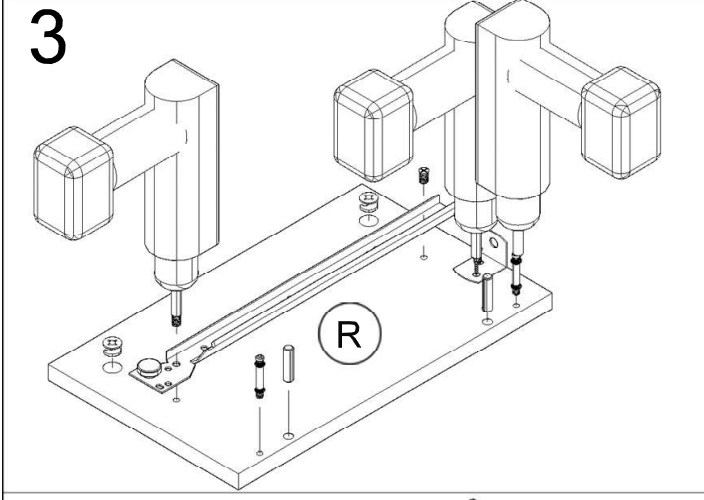

i GP035-0056,1

40 x 30 x 23cm

USING TOOLS

9

10

11

12

PLASTIC COVER CAPS