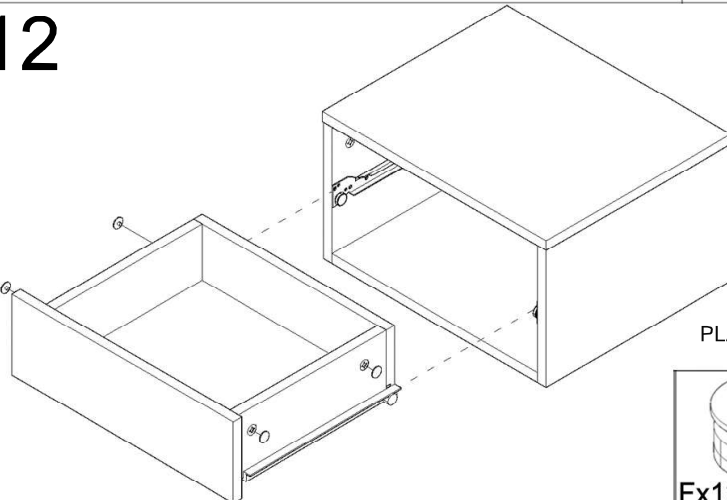

i GP035-0056,1

40 x 30 x 23cm

USING TOOLS

9

10

11

12

PLASTIC COVER CAPS