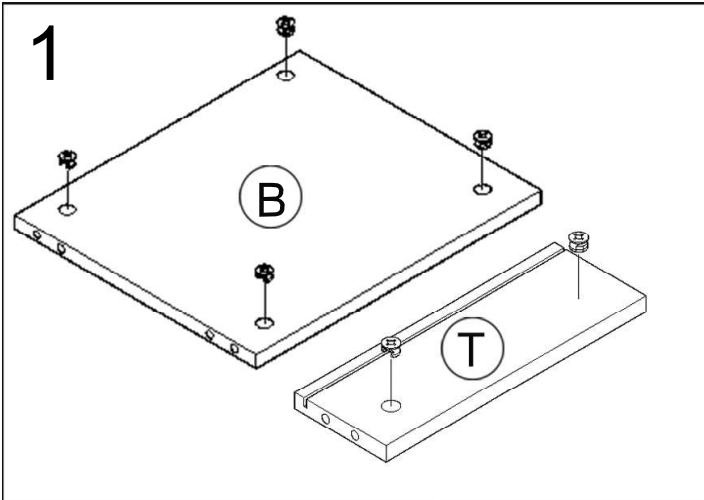

i GP035-0056,1

40 x 30 x 23cm

USING TOOLS

9

10

11

12

PLASTIC COVER CAPS