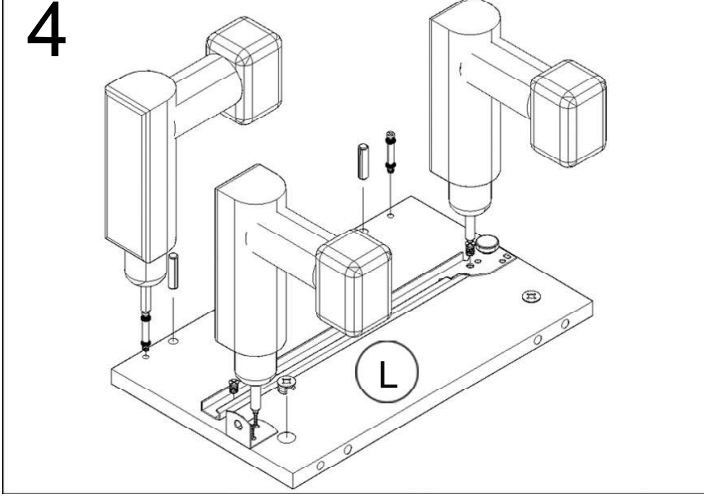

i GP035-0056,1

40 x 30 x 23cm

USING TOOLS

9

10

11

12

PLASTIC COVER CAPS