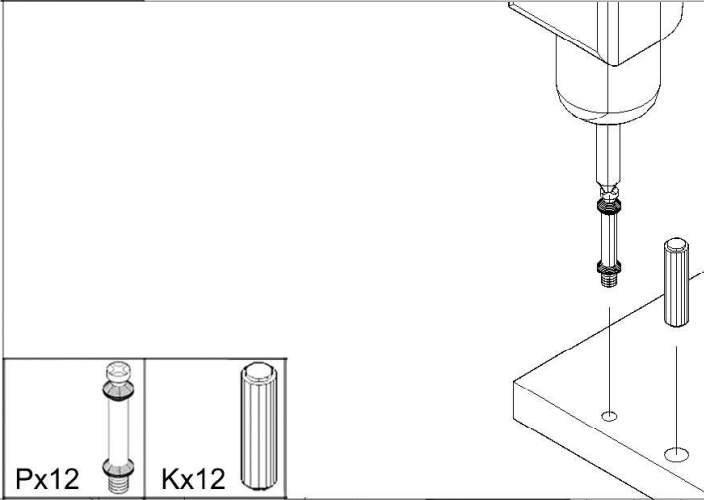

i GP035-0056,1

40 x 30 x 23cm

USING TOOLS

9

10

11

12

PLASTIC COVER CAPS