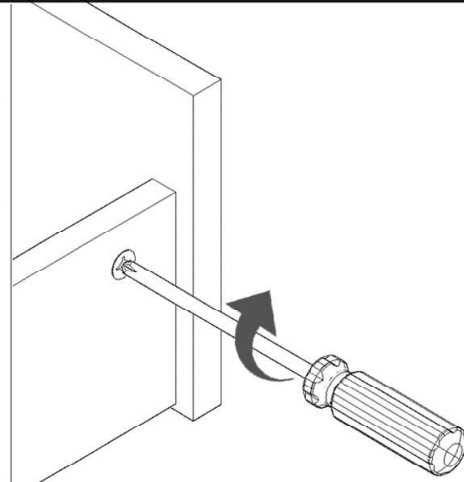

i GP035-0056,1

40 x 30 x 23cm

USING TOOLS

9

10

11

12

PLASTIC COVER CAPS