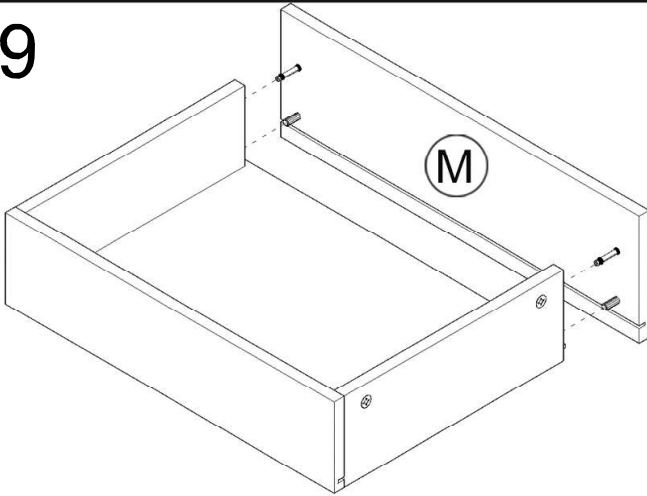

i GP035-0056,1

40 x 30 x 23cm

USING TOOLS

9

10

11

12

PLASTIC COVER CAPS