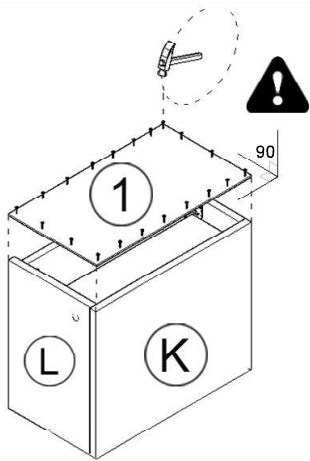

i GP035-0056,1

40 x 30 x 23cm

USING TOOLS

9

10

11

12

PLASTIC COVER CAPS