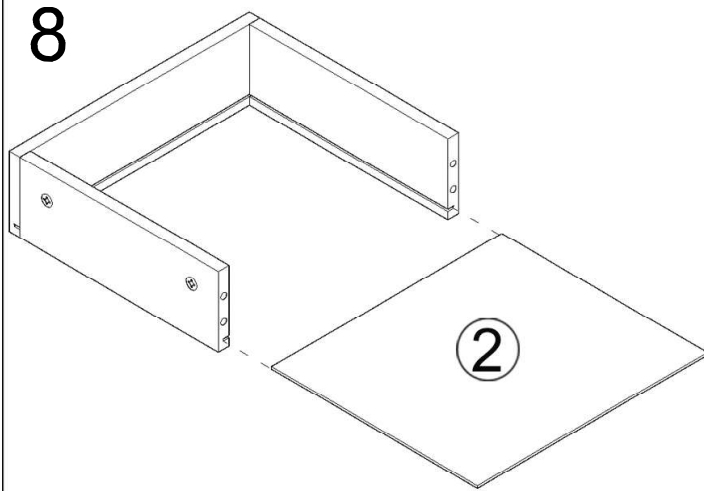

i GP035-0056,1

40 x 30 x 23cm

USING TOOLS

9

10

11

12

PLASTIC COVER CAPS