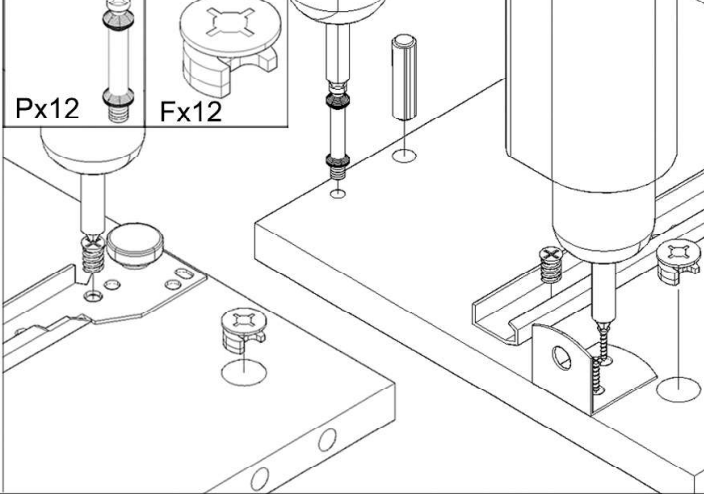

i GP035-0056,1

40 x 30 x 23cm

USING TOOLS

9

10

11

12

PLASTIC COVER CAPS