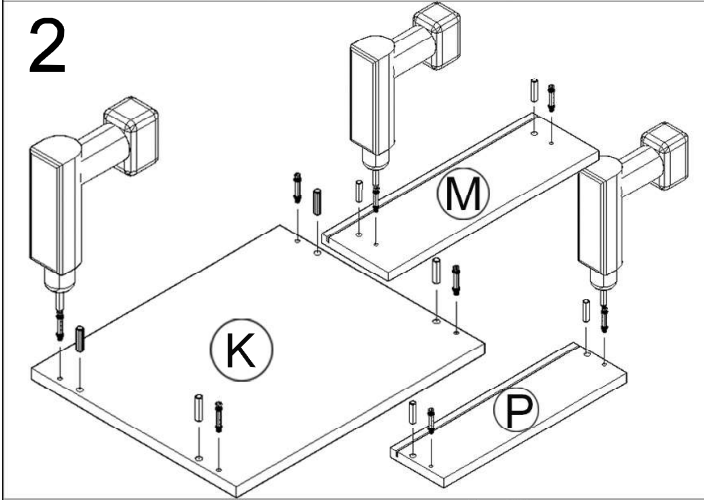

i GP035-0056,1

40 x 30 x 23cm

USING TOOLS

9

10

11

12

PLASTIC COVER CAPS