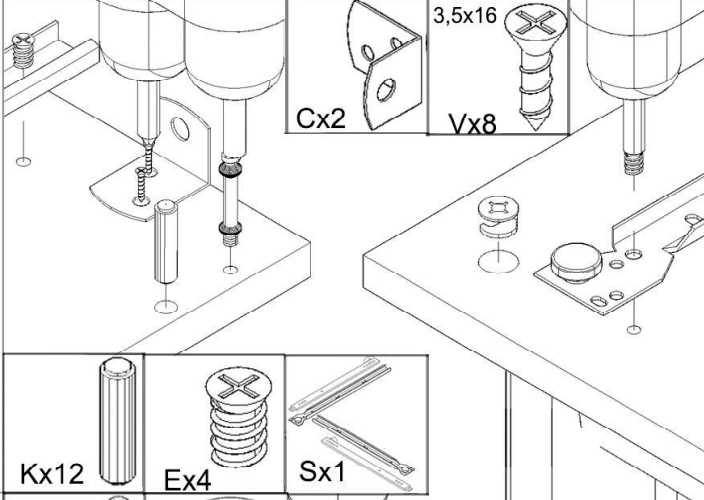

i GP035-0056,1

40 x 30 x 23cm

USING TOOLS

9

10

11

12

PLASTIC COVER CAPS