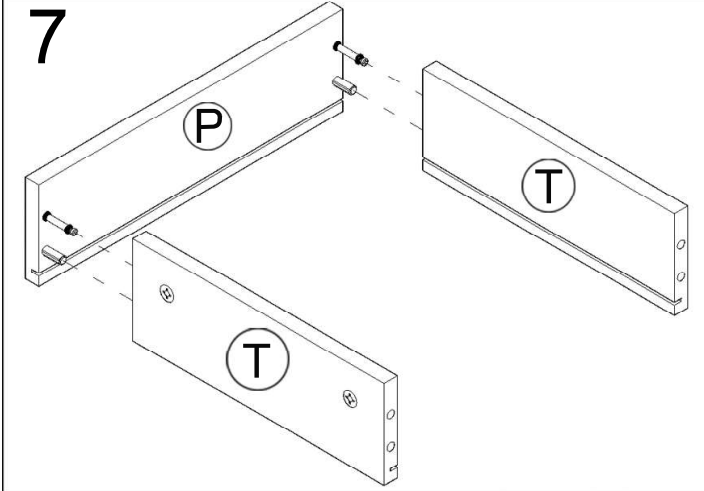

i GP035-0056,1

40 x 30 x 23cm

USING TOOLS

9

10

11

12

PLASTIC COVER CAPS