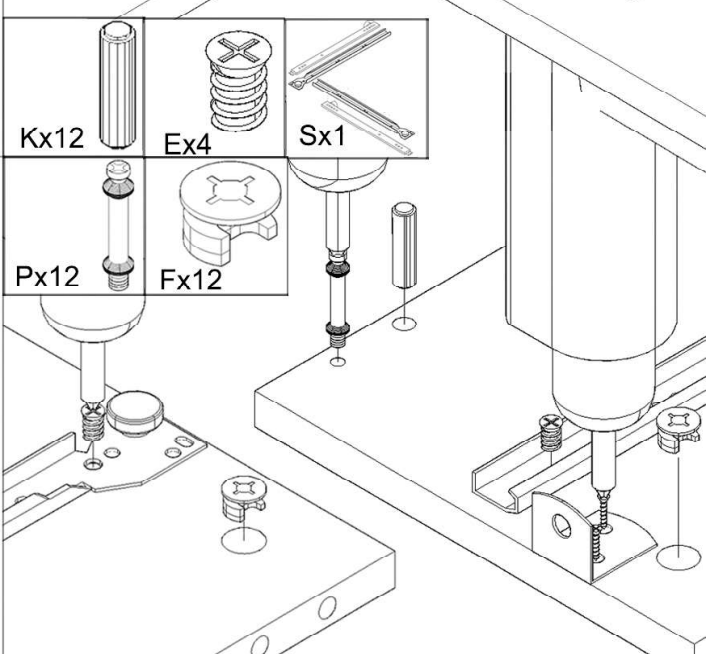

i GP035-0056,3

40 x 30 x 23cm

USING TOOLS

9

10

11

12

PLASTIC COVER CAPS