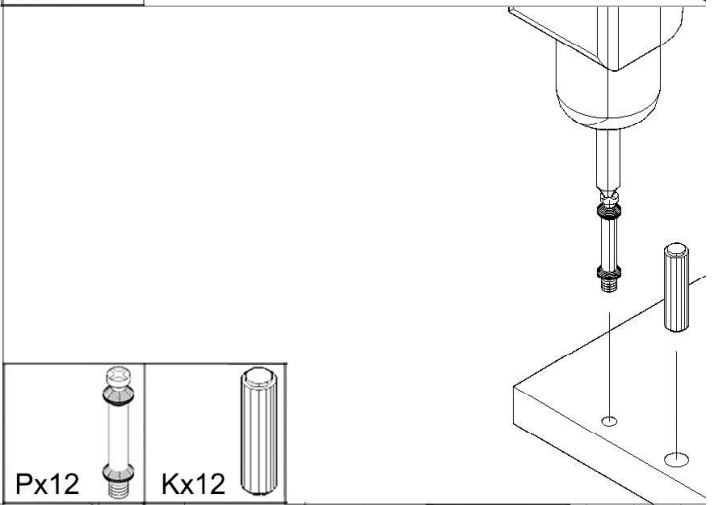

i GP035-0056,3

40 x 30 x 23cm

USING TOOLS

9

10

11

12

PLASTIC COVER CAPS