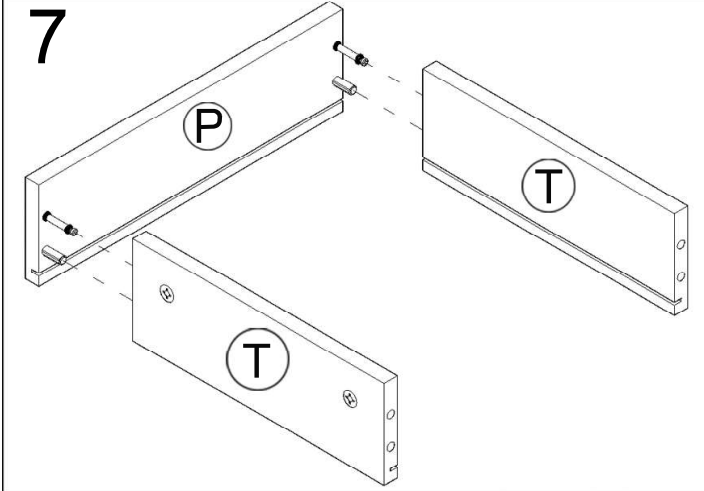

i GP035-0056,3

40 x 30 x 23cm

USING TOOLS

9

10

11

12

PLASTIC COVER CAPS