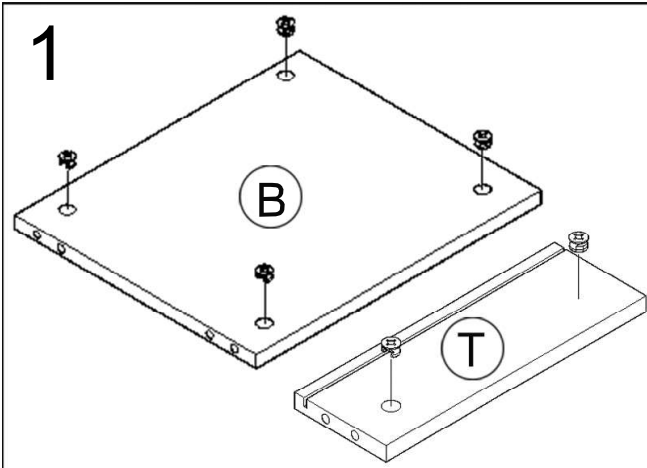

i GP035-0056,3

40 x 30 x 23cm

USING TOOLS

9

10

11

12

PLASTIC COVER CAPS