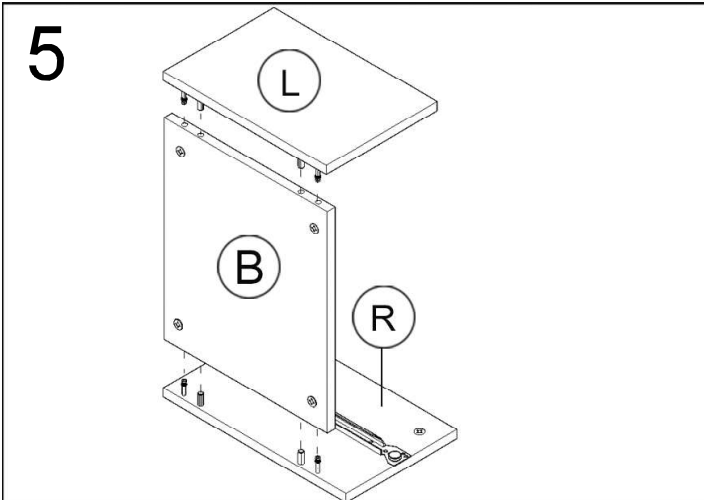

i GP035-0056,3

40 x 30 x 23cm

USING TOOLS

9

10

11

12

PLASTIC COVER CAPS