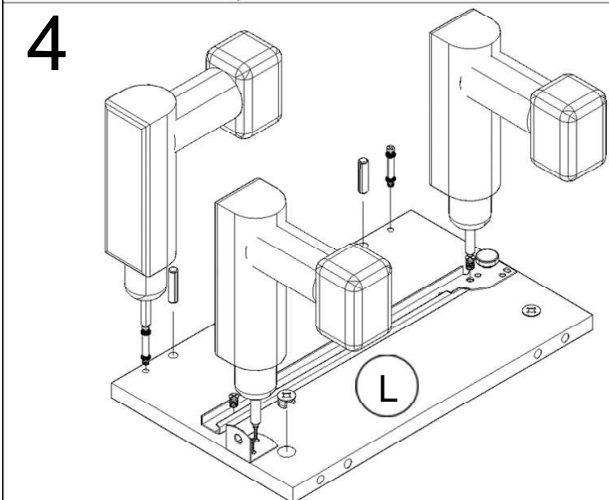

i GP035-0056,3

40 x 30 x 23cm

USING TOOLS

9

10

11

12

PLASTIC COVER CAPS