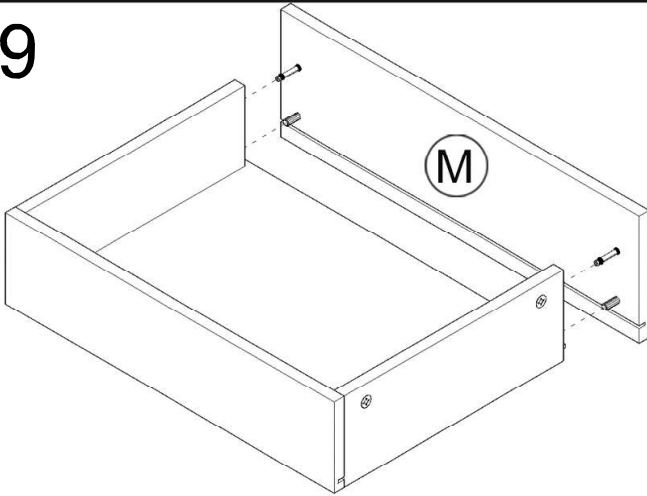

i GP035-0056,3

40 x 30 x 23cm

USING TOOLS

9

10

11

12

PLASTIC COVER CAPS