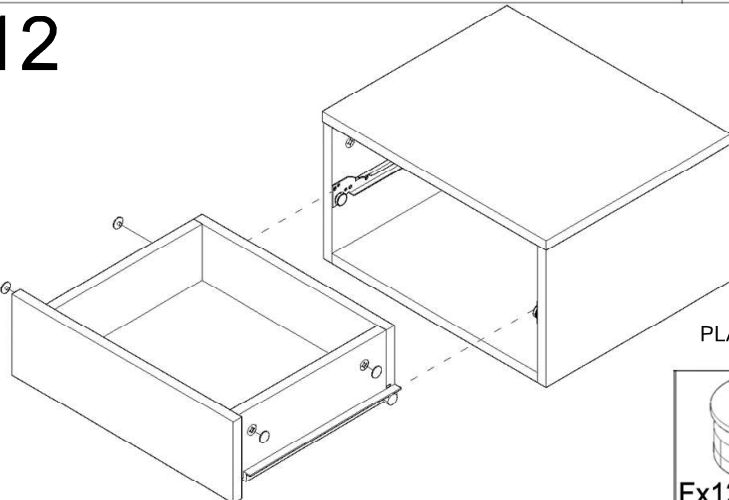

i GP035-0056,3

40 x 30 x 23cm

USING TOOLS

9

10

11

12

PLASTIC COVER CAPS