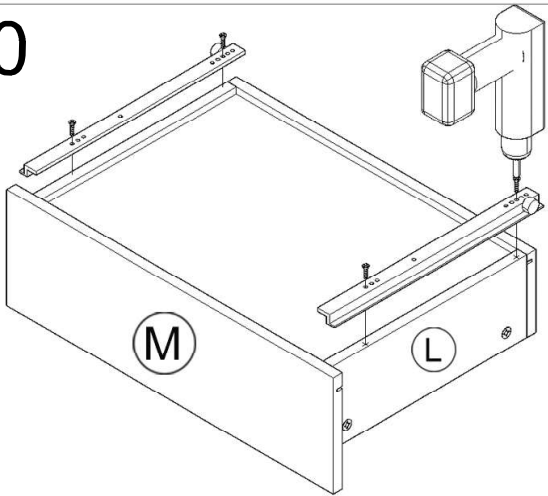

i GP035-0056,3

40 x 30 x 23cm

USING TOOLS

9

10

11

12

PLASTIC COVER CAPS