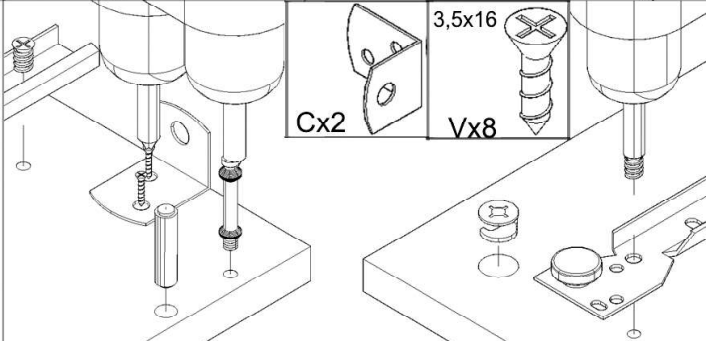

i GP035-0056,3

40 x 30 x 23cm

USING TOOLS

9

10

11

12

PLASTIC COVER CAPS