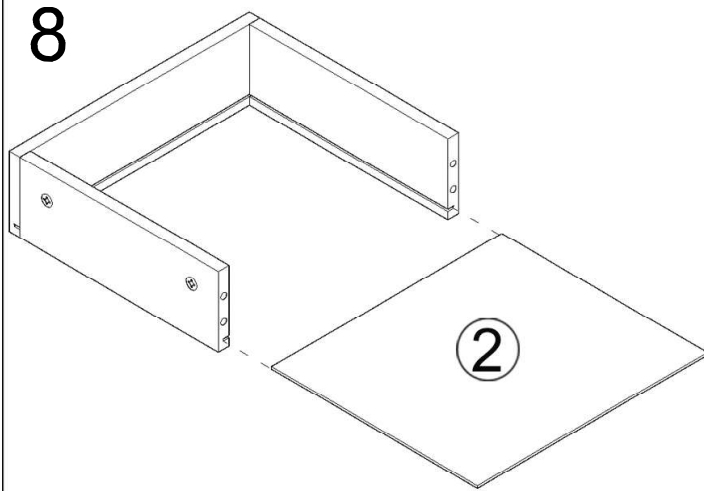

i GP035-0056,3

40 x 30 x 23cm

USING TOOLS

9

10

11

12

PLASTIC COVER CAPS