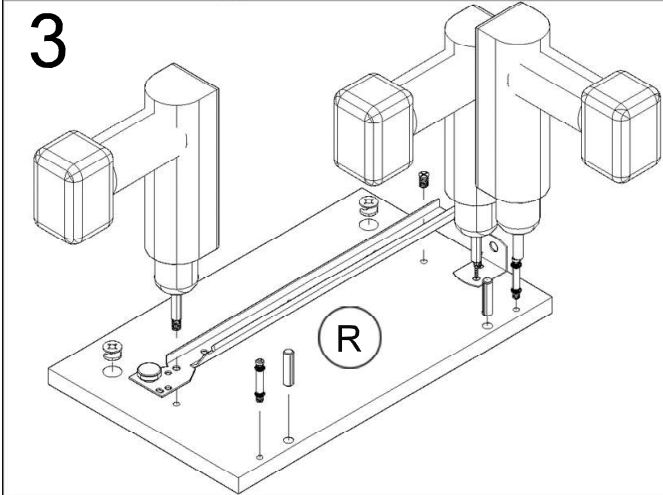

i GP035-0056,3

40 x 30 x 23cm

USING TOOLS

9

10

11

12

PLASTIC COVER CAPS