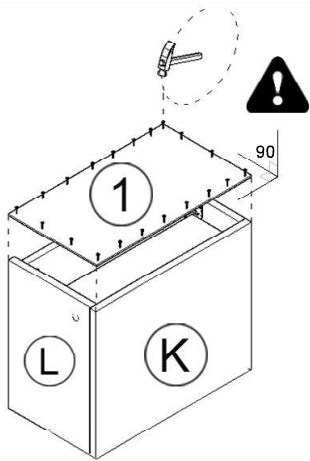

i GP035-0056,3

40 x 30 x 23cm

USING TOOLS

9

10

11

12

PLASTIC COVER CAPS